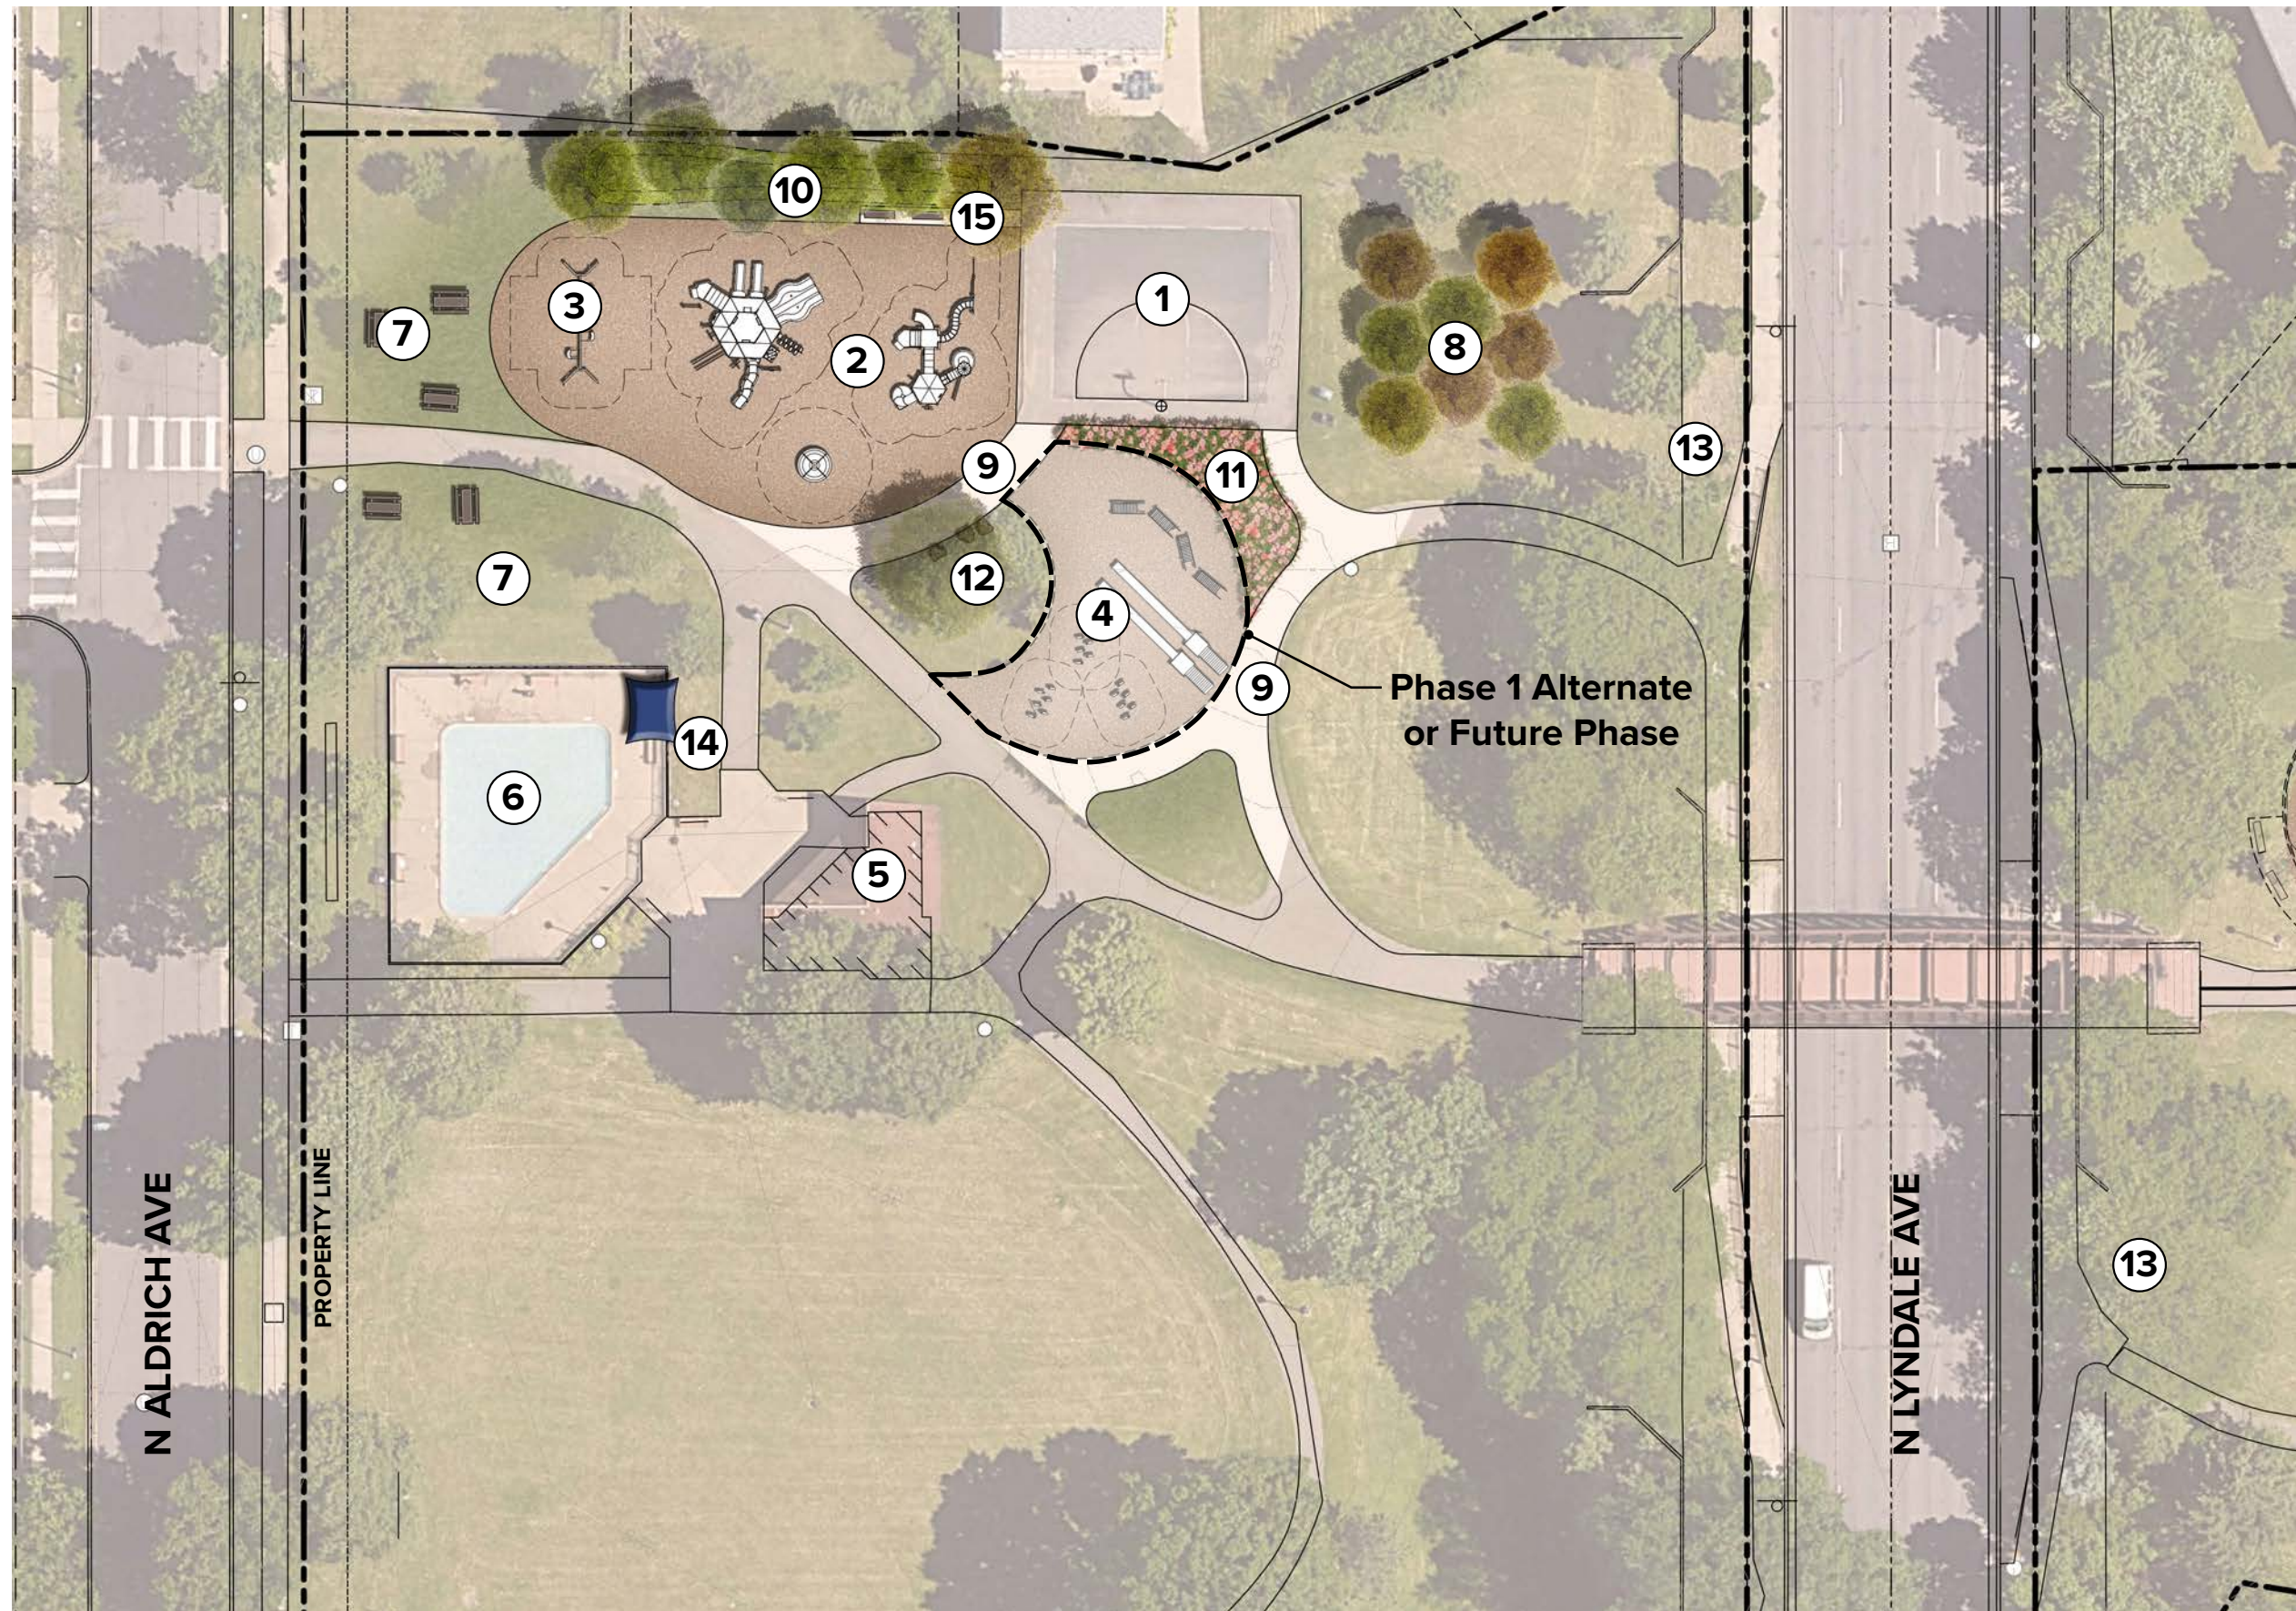

**Key**

- 1. Existing basketball court
- 2. Expanded playground including new equipment
- 3. Swings
- 4. Future sloped playground
- 5. Existing building
- 6. Existing pool
- 7. Updated picnic area
- 8. Orchard
- 9. Improved circulation
- 10. Tree buffer with berm
- 11. Landscape area
- 12. Existing maple tree with additional seating
- 13. New wayfinding signage
- 14. New pool shade structure
- 15. New benches

**Hall Park (West Side)**

Concept Plan  
February 2022

**Key**

- 1. Adventure play
- 2. 2 - 5 Playground
- 3. Swings
- 4. Realigned path
- 5. Shelter & picnic area
- 6. Bicycle training track (beginner skill level)
- 7. Bicycle training tack (intermediate skill level)
- 8. Landscape berm
- 9. Seating and bike racks
- 10. New Wayfinding signage

## ADVENTURE PLAY

## WAYFINDING PAVEMENT PAINTING