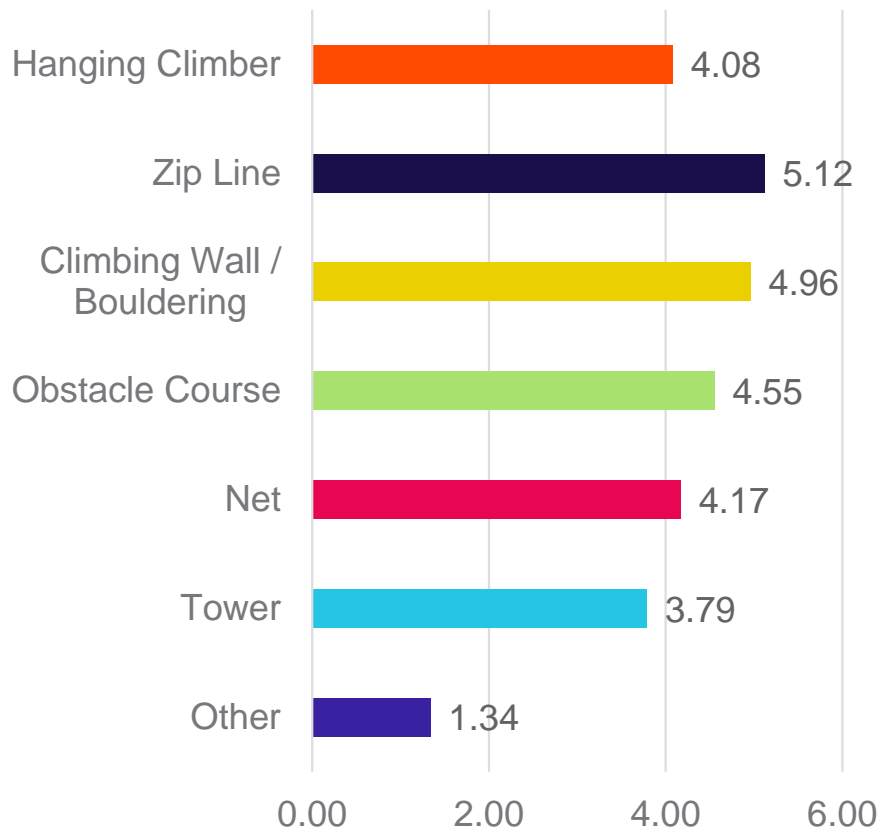

Survey Results | Nature Play

Q4: Nature: Rank the following, with 1 being what you'd most like to see included in the new nature play area.

Answered: 121 Skipped: 11

Q5: If you answered “other” above, please describe...*

*Includes responses related to play equipment only

Survey Results | Adventure Play

Q6: Adventure: Rank the following, with 1 being what you'd most like to see included in the new nature play area.

Answered: 117 Skipped: 15