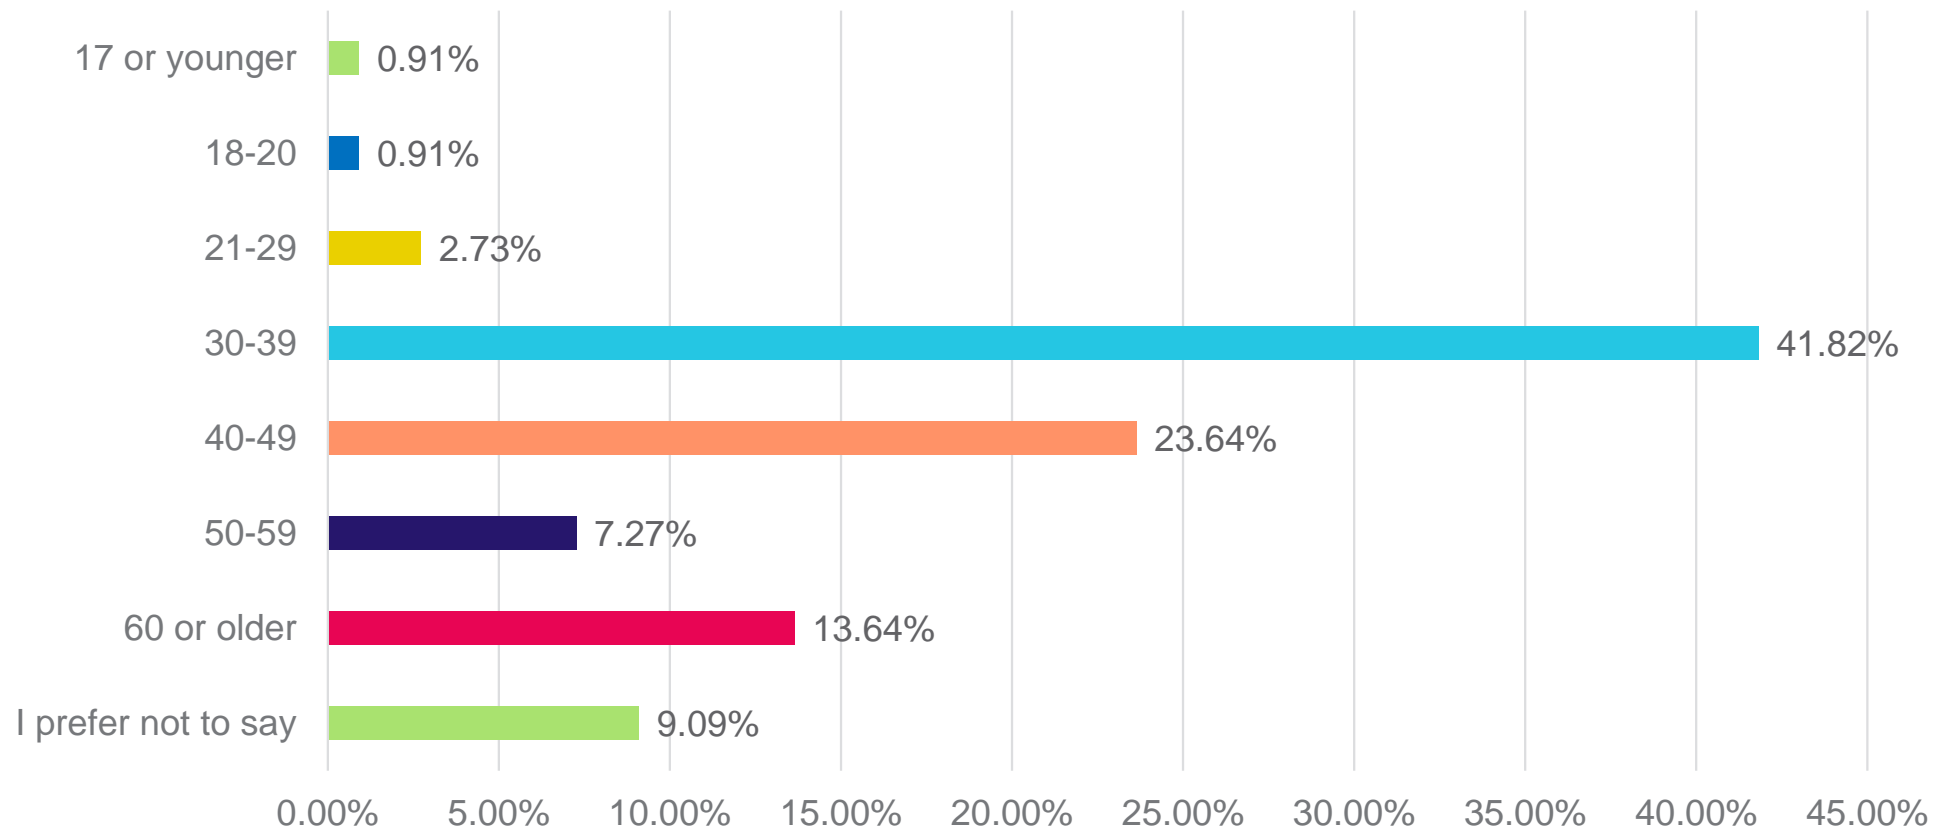

Net Climber

“Looks fun and obstacle course-y”

Tree House / Role Play

Survey Results | Ethnicity

Q11: I identify my ethnicity as...

Answered: 111 Skipped: 21

Survey Results | Gender

Q12: I identify my gender as...

Answered: 111 Skipped: 21

Survey Results | Age

Q13: What is your age?

Answered: 110 Skipped: 22

Survey Results | Park User

Q16: (Please check all that apply) I am...

Answered: 122 Skipped: 20