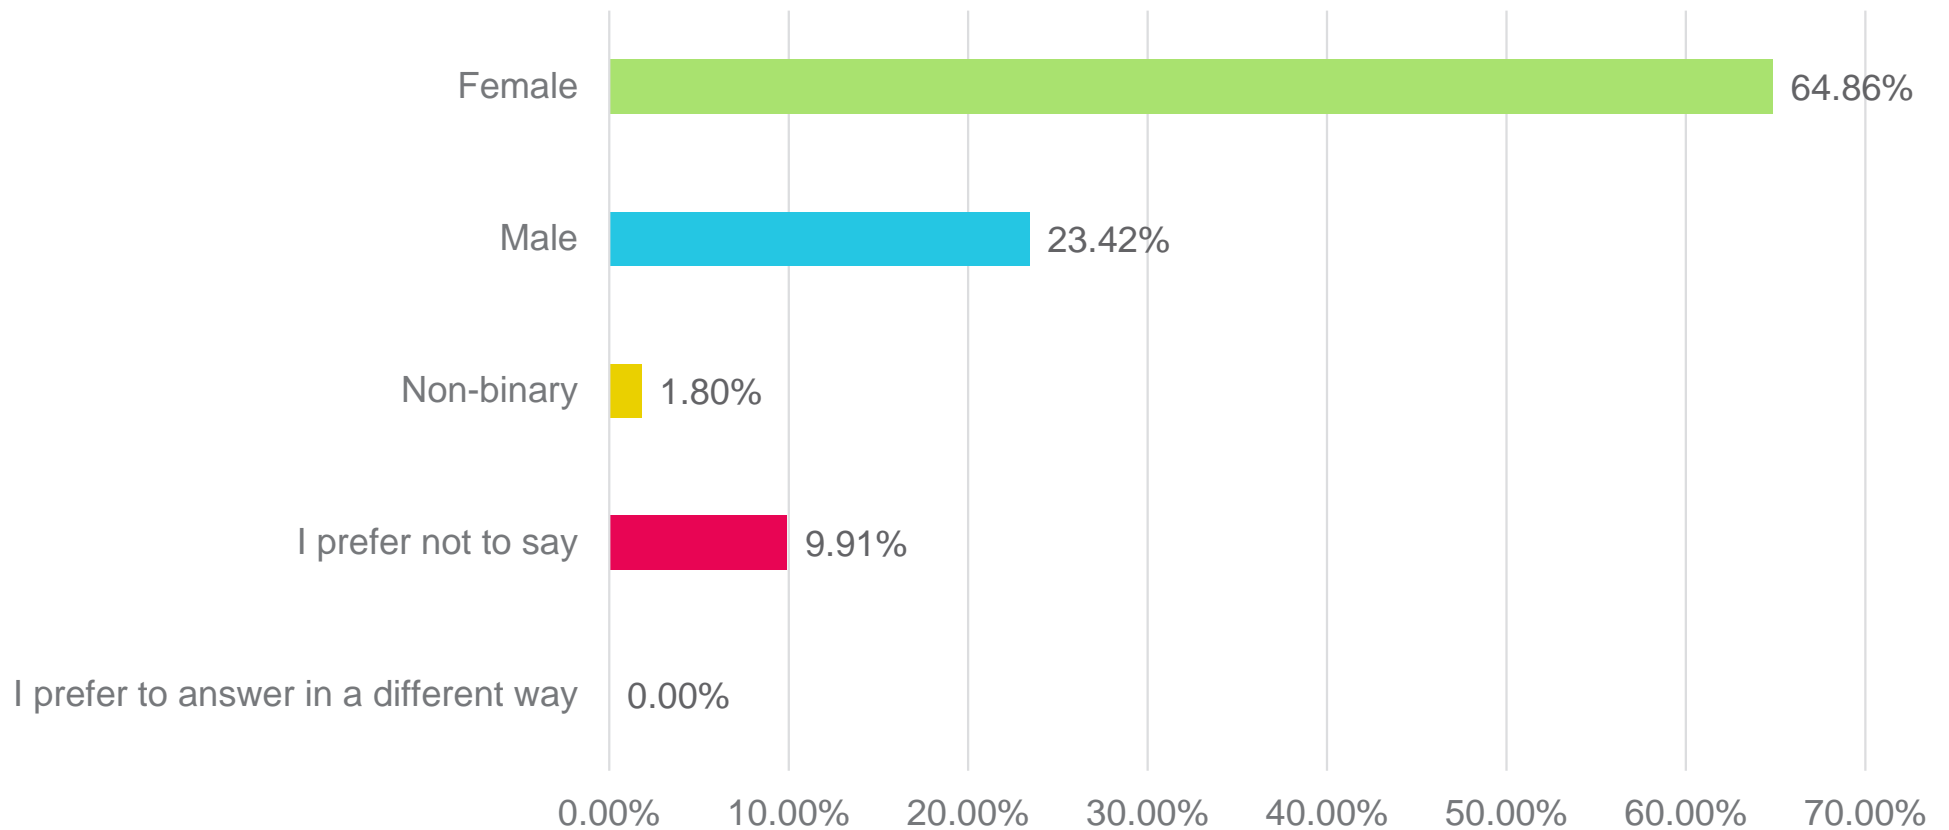

Net Climber

“Looks fun and obstacle course-y”

Tree House / Role Play

Survey Results | Ethnicity

Q11: I identify my ethnicity as...

Answered: 111 Skipped: 21

Survey Results | Gender

Q12: I identify my gender as...

Answered: 111 Skipped: 21

Survey Results | Age

Q13: What is your age?

Answered: 110 Skipped: 22

Survey Results | Park User

Q16: (Please check all that apply) I am...

Answered: 122 Skipped: 20