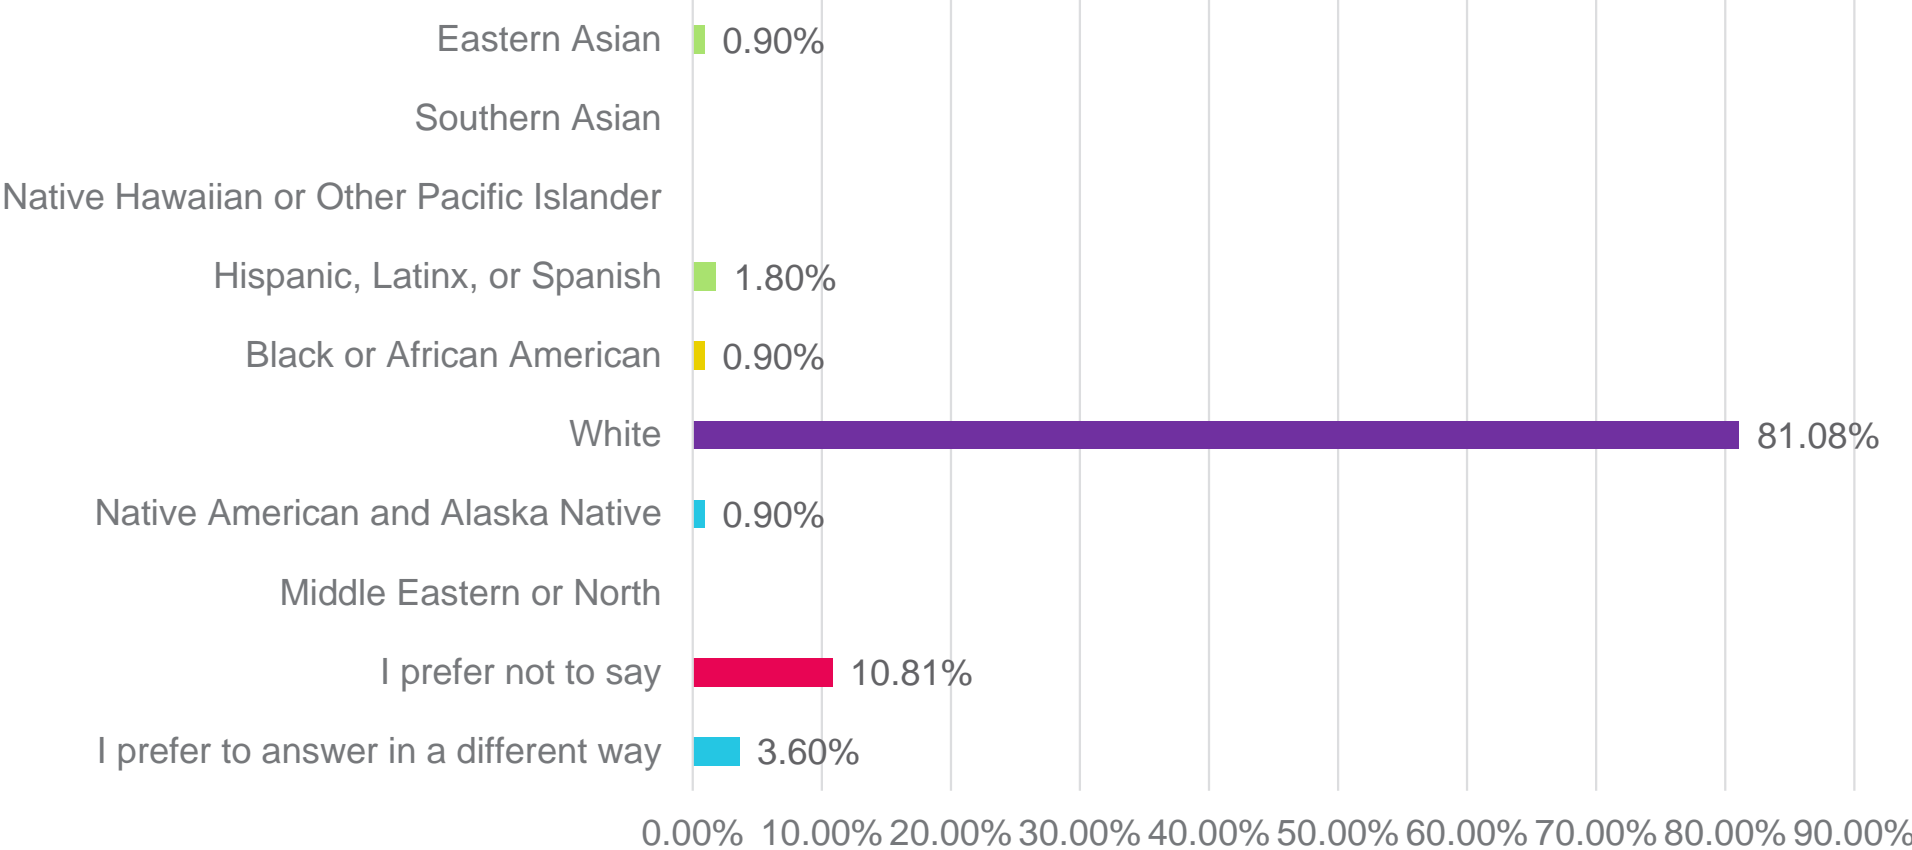

Net Climber

“Looks fun and obstacle course-y”

Tree House / Role Play

Survey Results | Ethnicity

Q11: I identify my ethnicity as...

Answered: 111 Skipped: 21

Survey Results | Gender

Q12: I identify my gender as...

Answered: 111 Skipped: 21

Survey Results | Age

Q13: What is your age?

Answered: 110 Skipped: 22

Survey Results | Park User

Q16: (Please check all that apply) I am...

Answered: 122 Skipped: 20