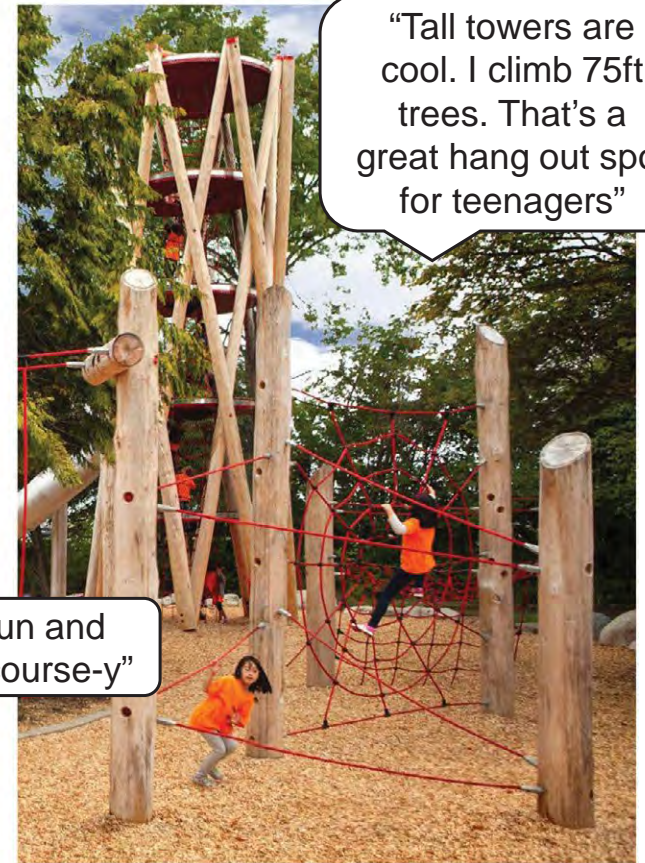

*Includes responses related to play equipment only

Survey Results | Adventure Play

Q6: Adventure: Rank the following, with 1 being what you'd most like to see included in the new nature play area.

Answered: 117 Skipped: 15

*Includes responses related to play equipment only

Event Engagement Results

“Climbing!”

Traditional Boulder Climber

“Love the nature element”

Grade Changes and Rock Steps

“Need harder stuff for bigger kids. All of these look cool. Stuff that’s harder to climb, not a normal ladder”

Wood Climber Fort

“Tall towers are cool. I climb 75ft trees. That’s a great hang out spot for teenagers”

Natural Wood Play with Tall Heights

“I like the nets – it looks challenging”

Multi-deck Netting

Traditional Play