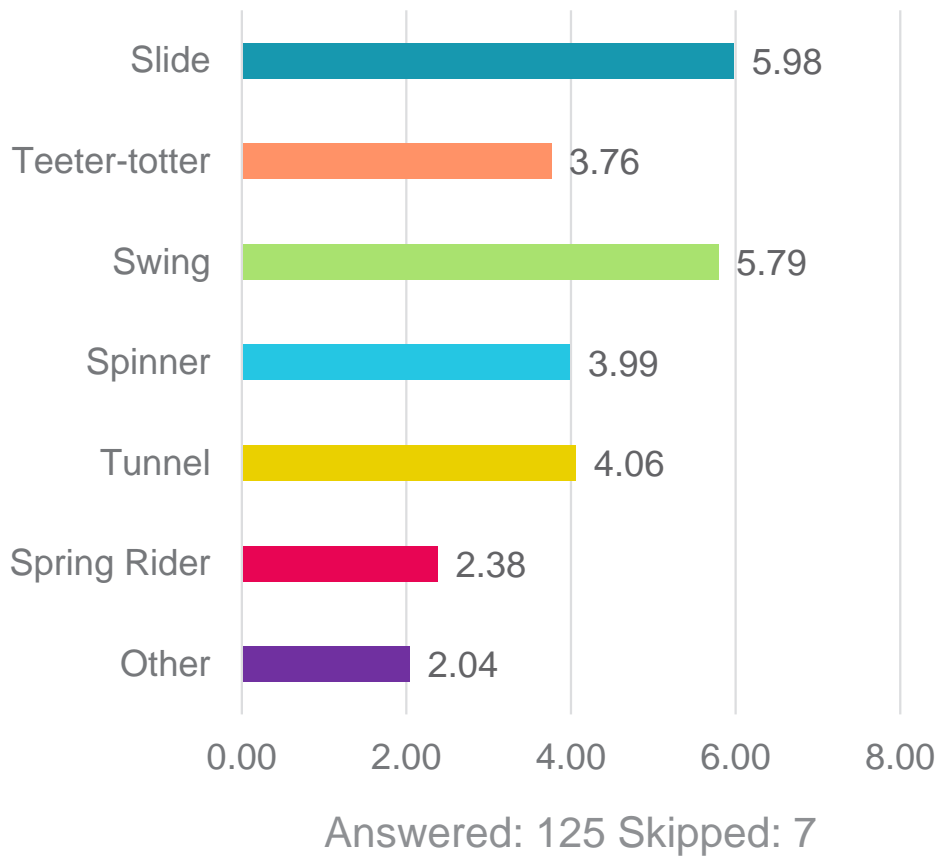

Survey Results | Traditional Play

Q2: Traditional: Rank the following, with 1 being what you'd most like to see included in the new traditional play area.

Q3: If you answered "other" above, please describe...*