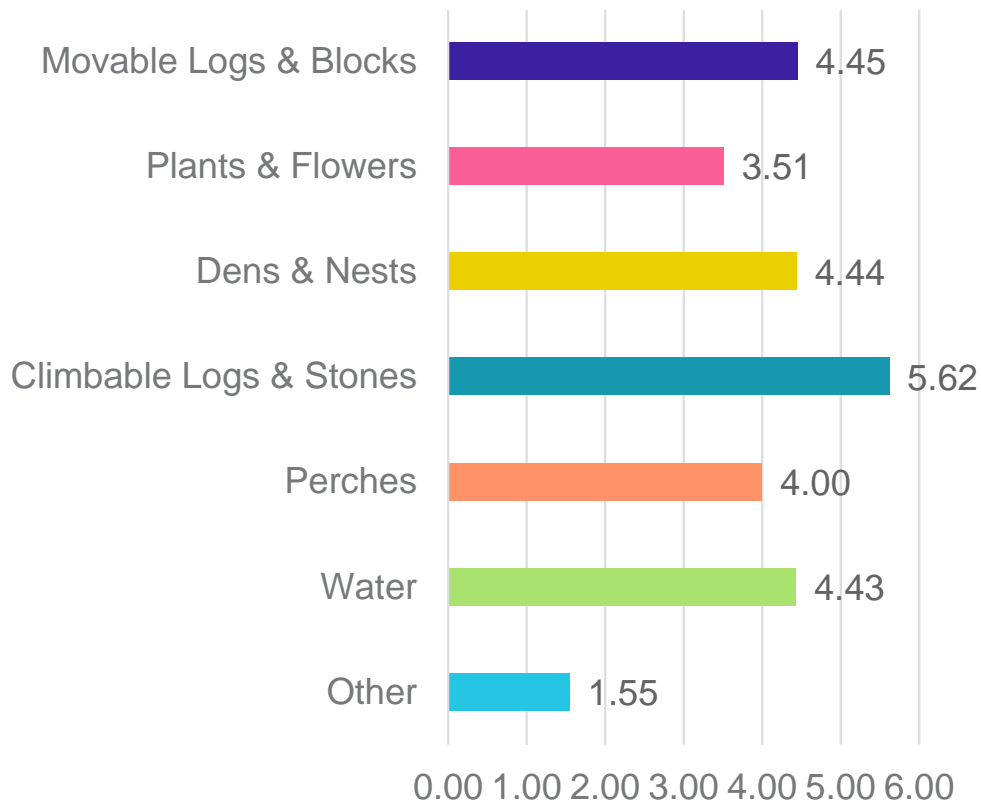

Q2: Traditional: Rank the following, with 1 being what you'd most like to see included in the new traditional play area.

Q3: If you answered "other" above, please describe...*

*Includes responses related to play equipment only

Survey Results | Nature Play

Q4: Nature: Rank the following, with 1 being what you'd most like to see included in the new nature play area.

Answered: 121 Skipped: 11

Q5: If you answered “other” above, please describe...*

*Includes responses related to play equipment only

Survey Results | Adventure Play

Q6: Adventure: Rank the following, with 1 being what you'd most like to see included in the new nature play area.

Answered: 117 Skipped: 15