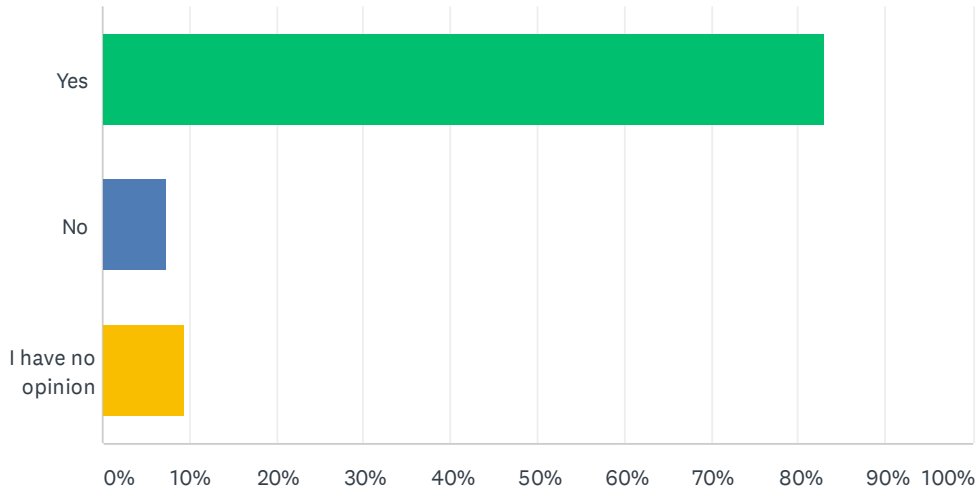

Q6 Would you support the inclusion of a Nature Play area within the Kenny Park playground? ¿Apoyaría la inclusión de un área de Juego con la Naturaleza dentro del área de juegos del Parque Kenny? Ma taageeri laheyd in Kenny Park Playground lagu daro meel dabiici ah oo lagu ciyaaro? Nej puas yuav txaus siab muaj qhov chawuasi uas muaj nrojtsuag rau hauv lub chawuasi Kenny Park?

Answered: 190 Skipped: 0

ANSWER CHOICES	RESPONSES	
Yes	83.16%	158
No	7.37%	14
I have no opinion	9.47%	18
TOTAL		190