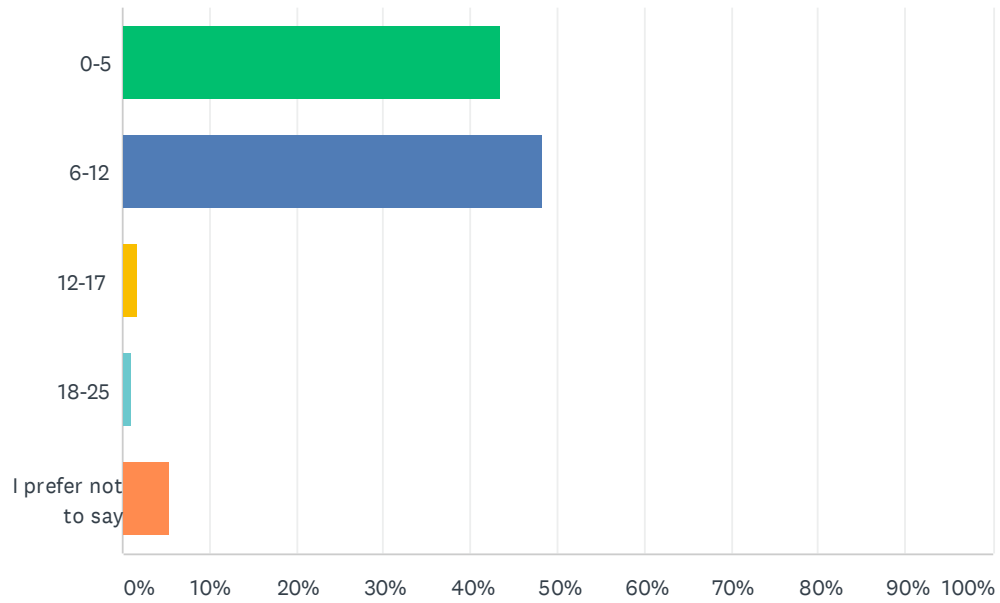

Q12 What is the age of the playground user(s) in your household?

Answered: 184 Skipped: 6

ANSWER CHOICES	RESPONSES	
0-5	43.48%	80
6-12	48.37%	89
12-17	1.63%	3
18-25	1.09%	2
I prefer not to say	5.43%	10
TOTAL		184