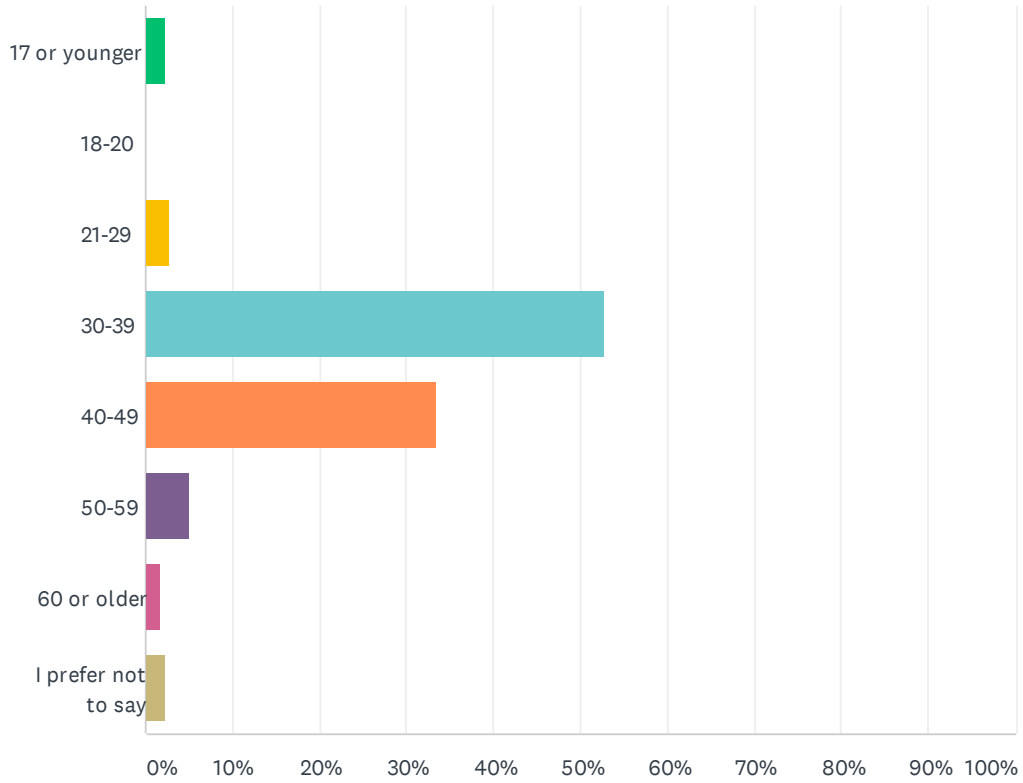

Q10 I identify my gender as...

Answered: 181 Skipped: 9

ANSWER CHOICES	RESPONSES	
Female	69.06%	125
Male	26.52%	48
Non-binary	1.10%	2
I prefer not to say	3.31%	6
TOTAL		181

Q11 What is your age?

Answered: 182 Skipped: 8

ANSWER CHOICES	RESPONSES	
17 or younger	2.20%	4
18-20	0.00%	0
21-29	2.75%	5
30-39	52.75%	96
40-49	33.52%	61
50-59	4.95%	9
60 or older	1.65%	3
I prefer not to say	2.20%	4
TOTAL		182

Q12 What is the age of the playground user(s) in your household?