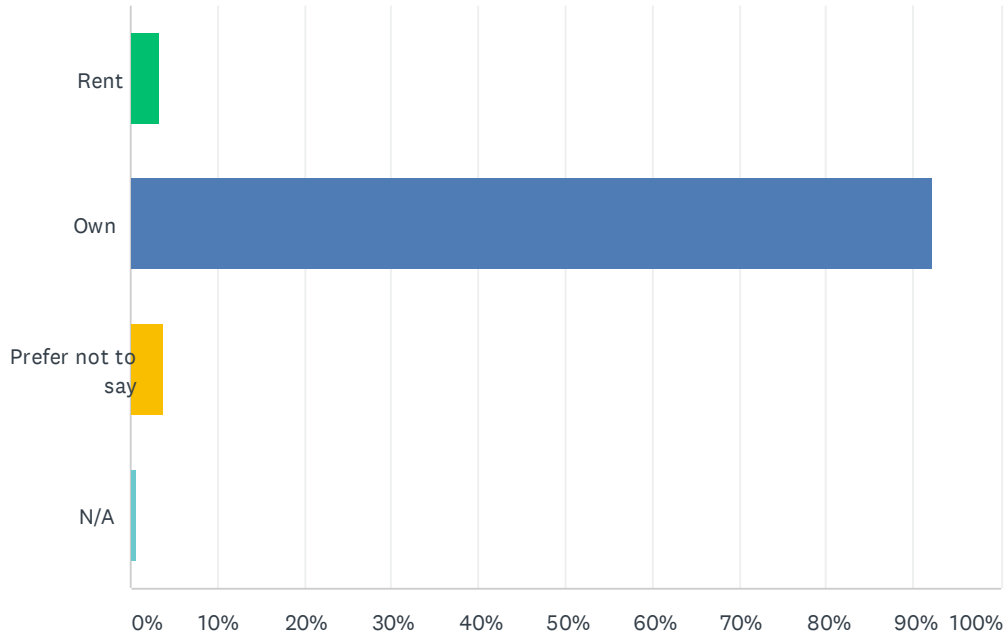

ANSWER CHOICES	RESPONSES	
17 or younger	2.20%	4
18-20	0.00%	0
21-29	2.75%	5
30-39	52.75%	96
40-49	33.52%	61
50-59	4.95%	9
60 or older	1.65%	3
I prefer not to say	2.20%	4
TOTAL		182

Q12 What is the age of the playground user(s) in your household?

Answered: 184 Skipped: 6

ANSWER CHOICES	RESPONSES	
0-5	43.48%	80
6-12	48.37%	89
12-17	1.63%	3
18-25	1.09%	2
I prefer not to say	5.43%	10
TOTAL		184

Q14 Do you rent or own your home?

Answered: 183 Skipped: 7