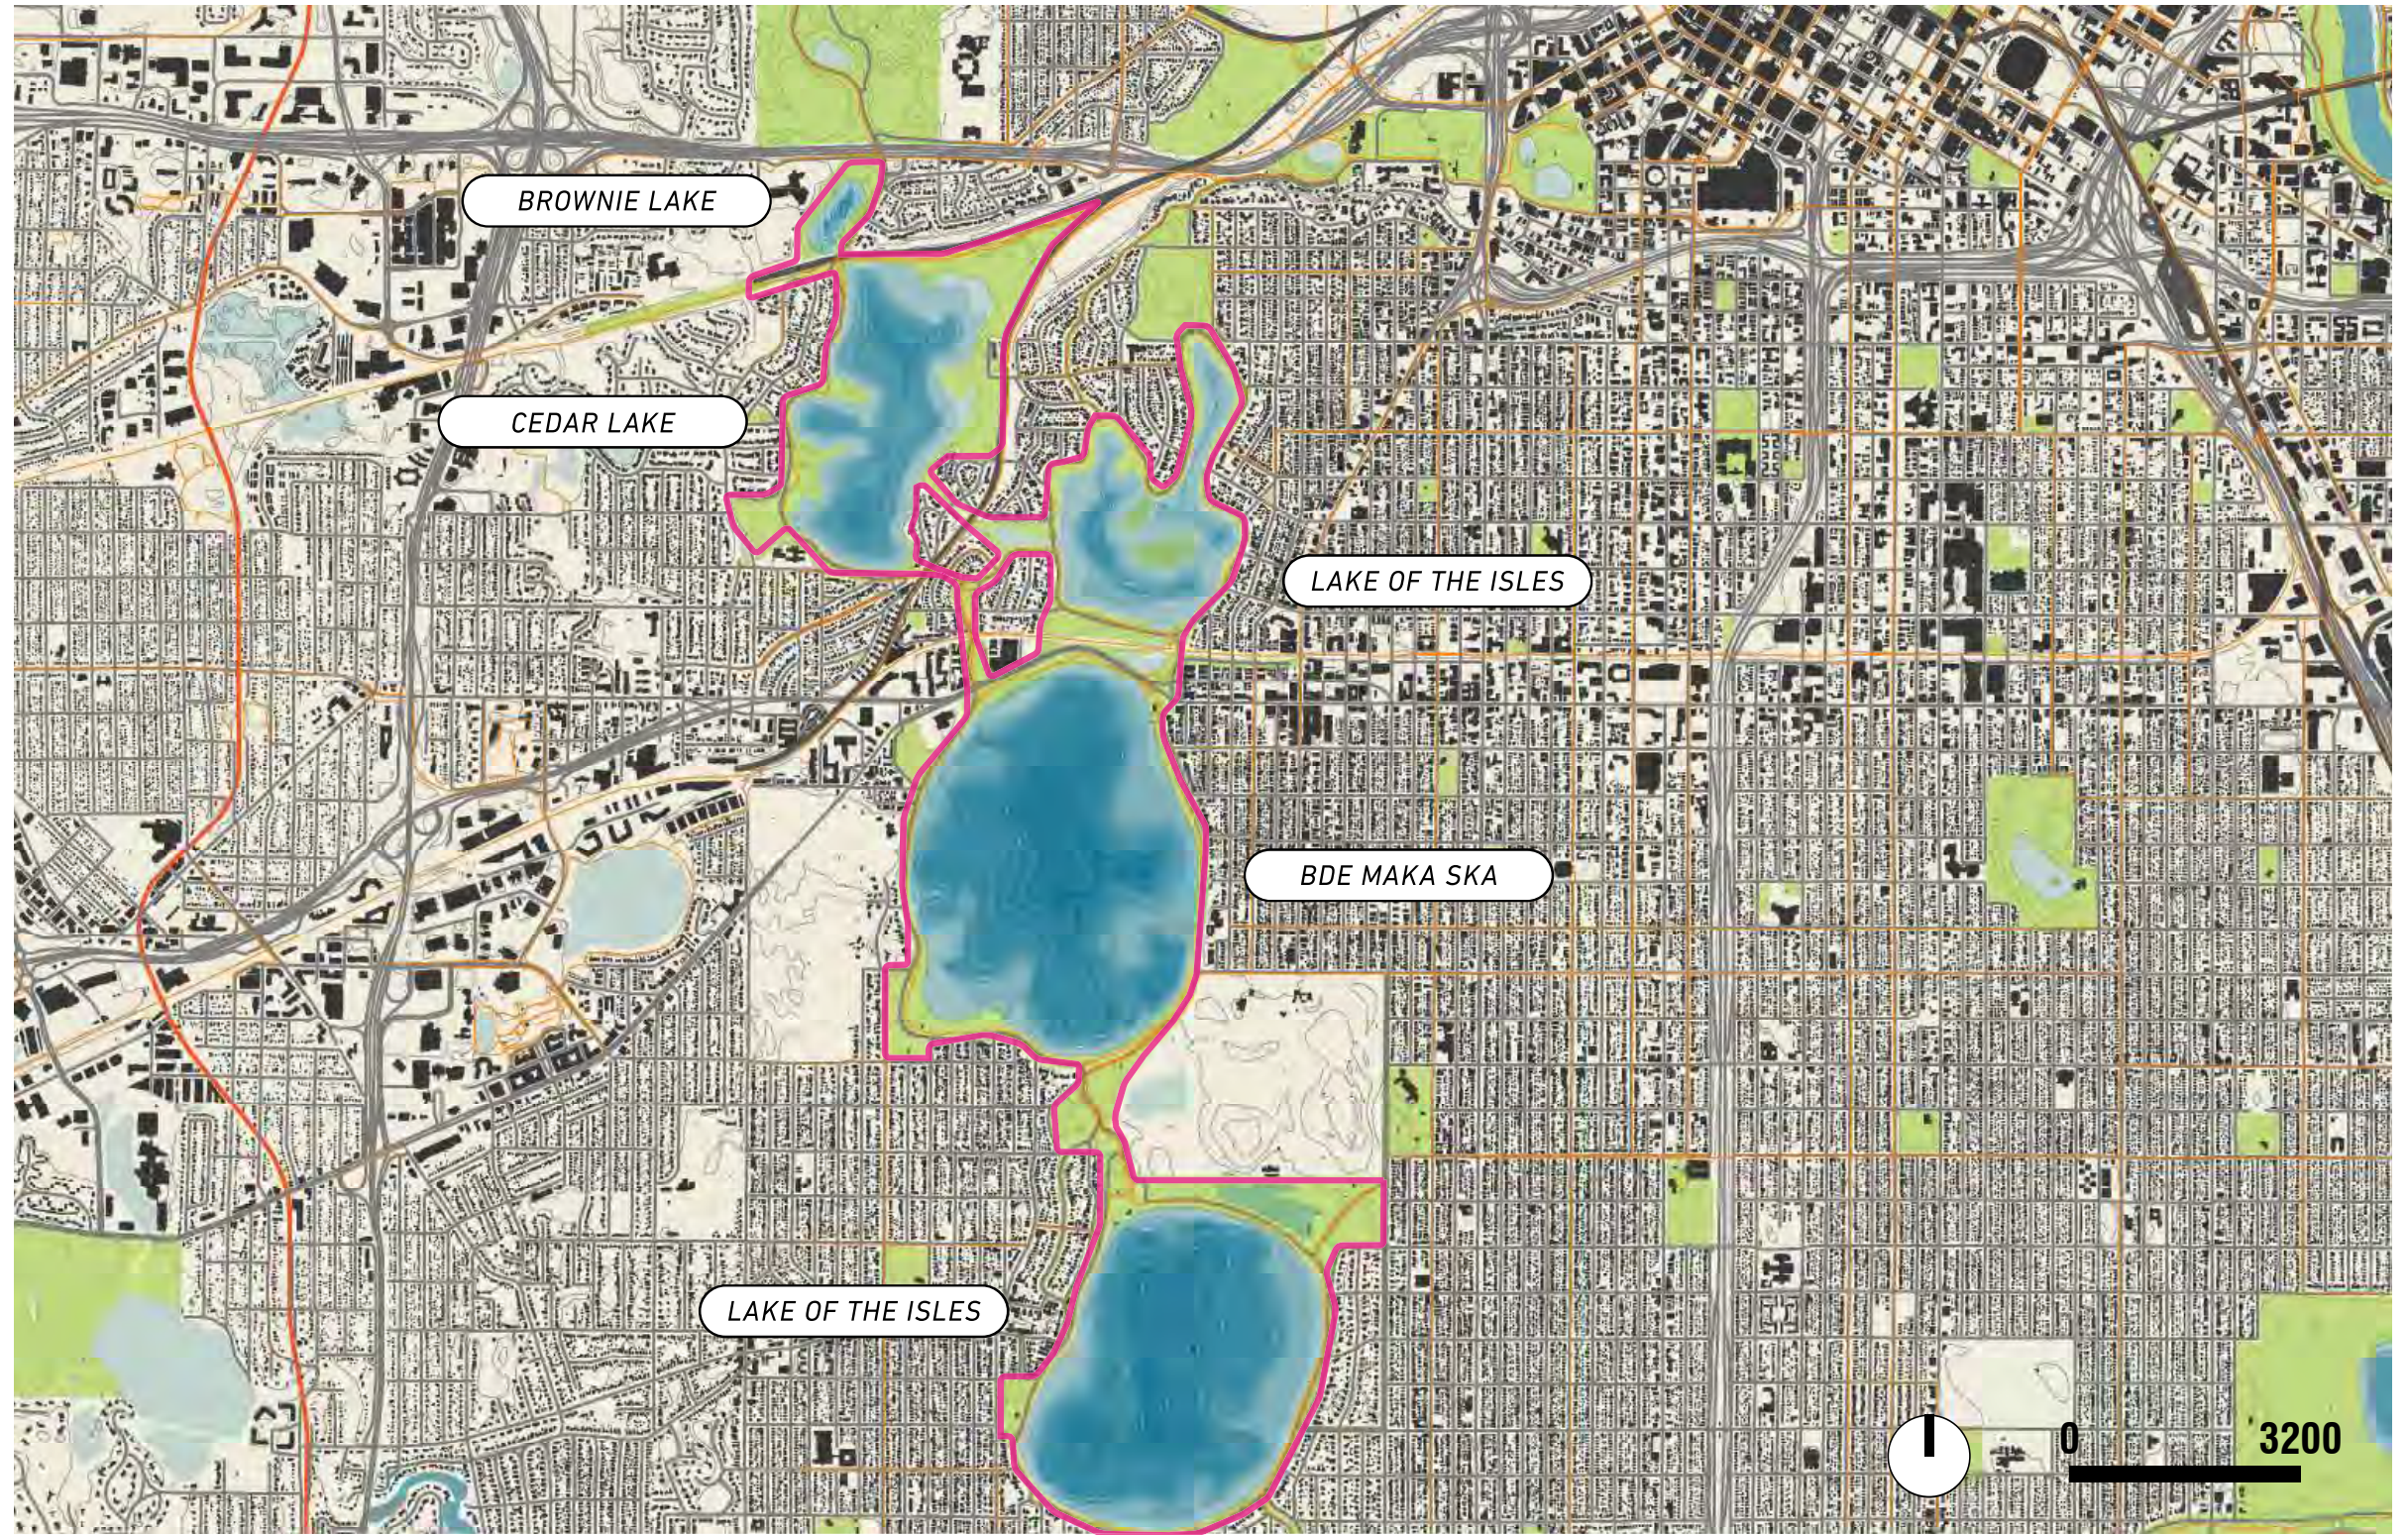

MINNEAPOLIS CHAIN OF LAKES REGIONAL PARK CONTEXT

— Regional Park Boundary