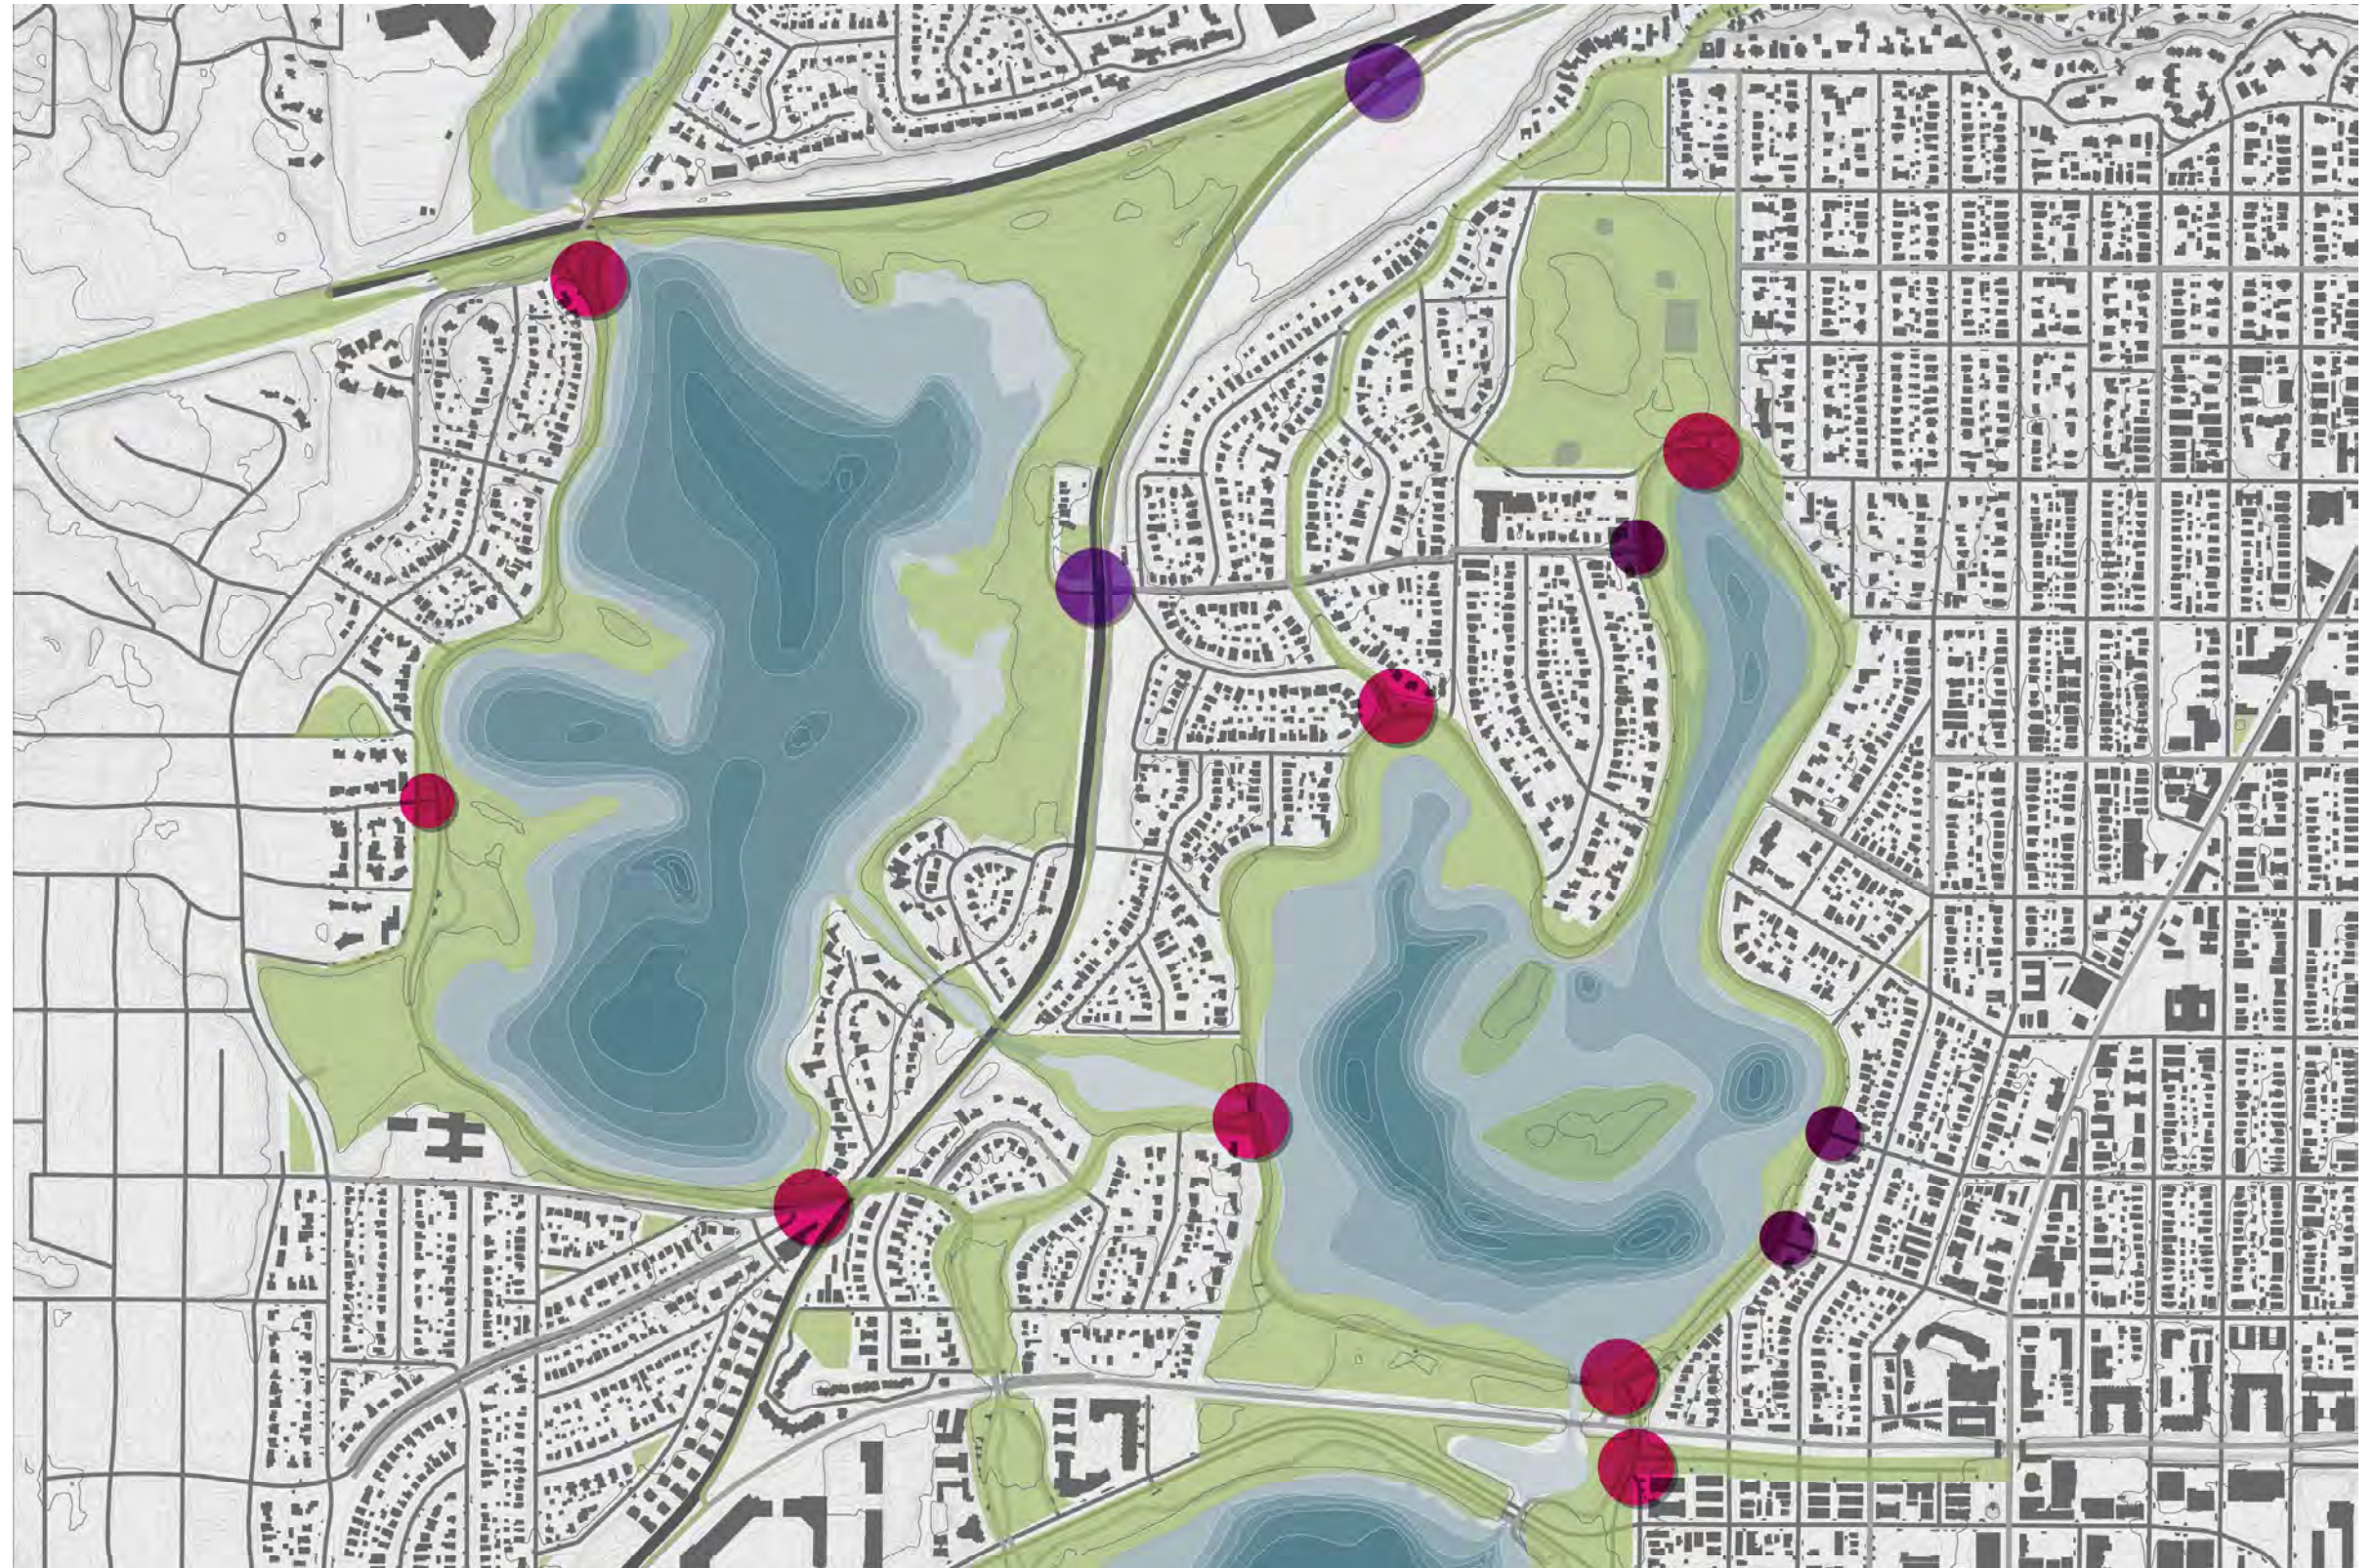

PARK ENTRIES

- Future LRT Stop
- Primary Entries
- Secondary Entries