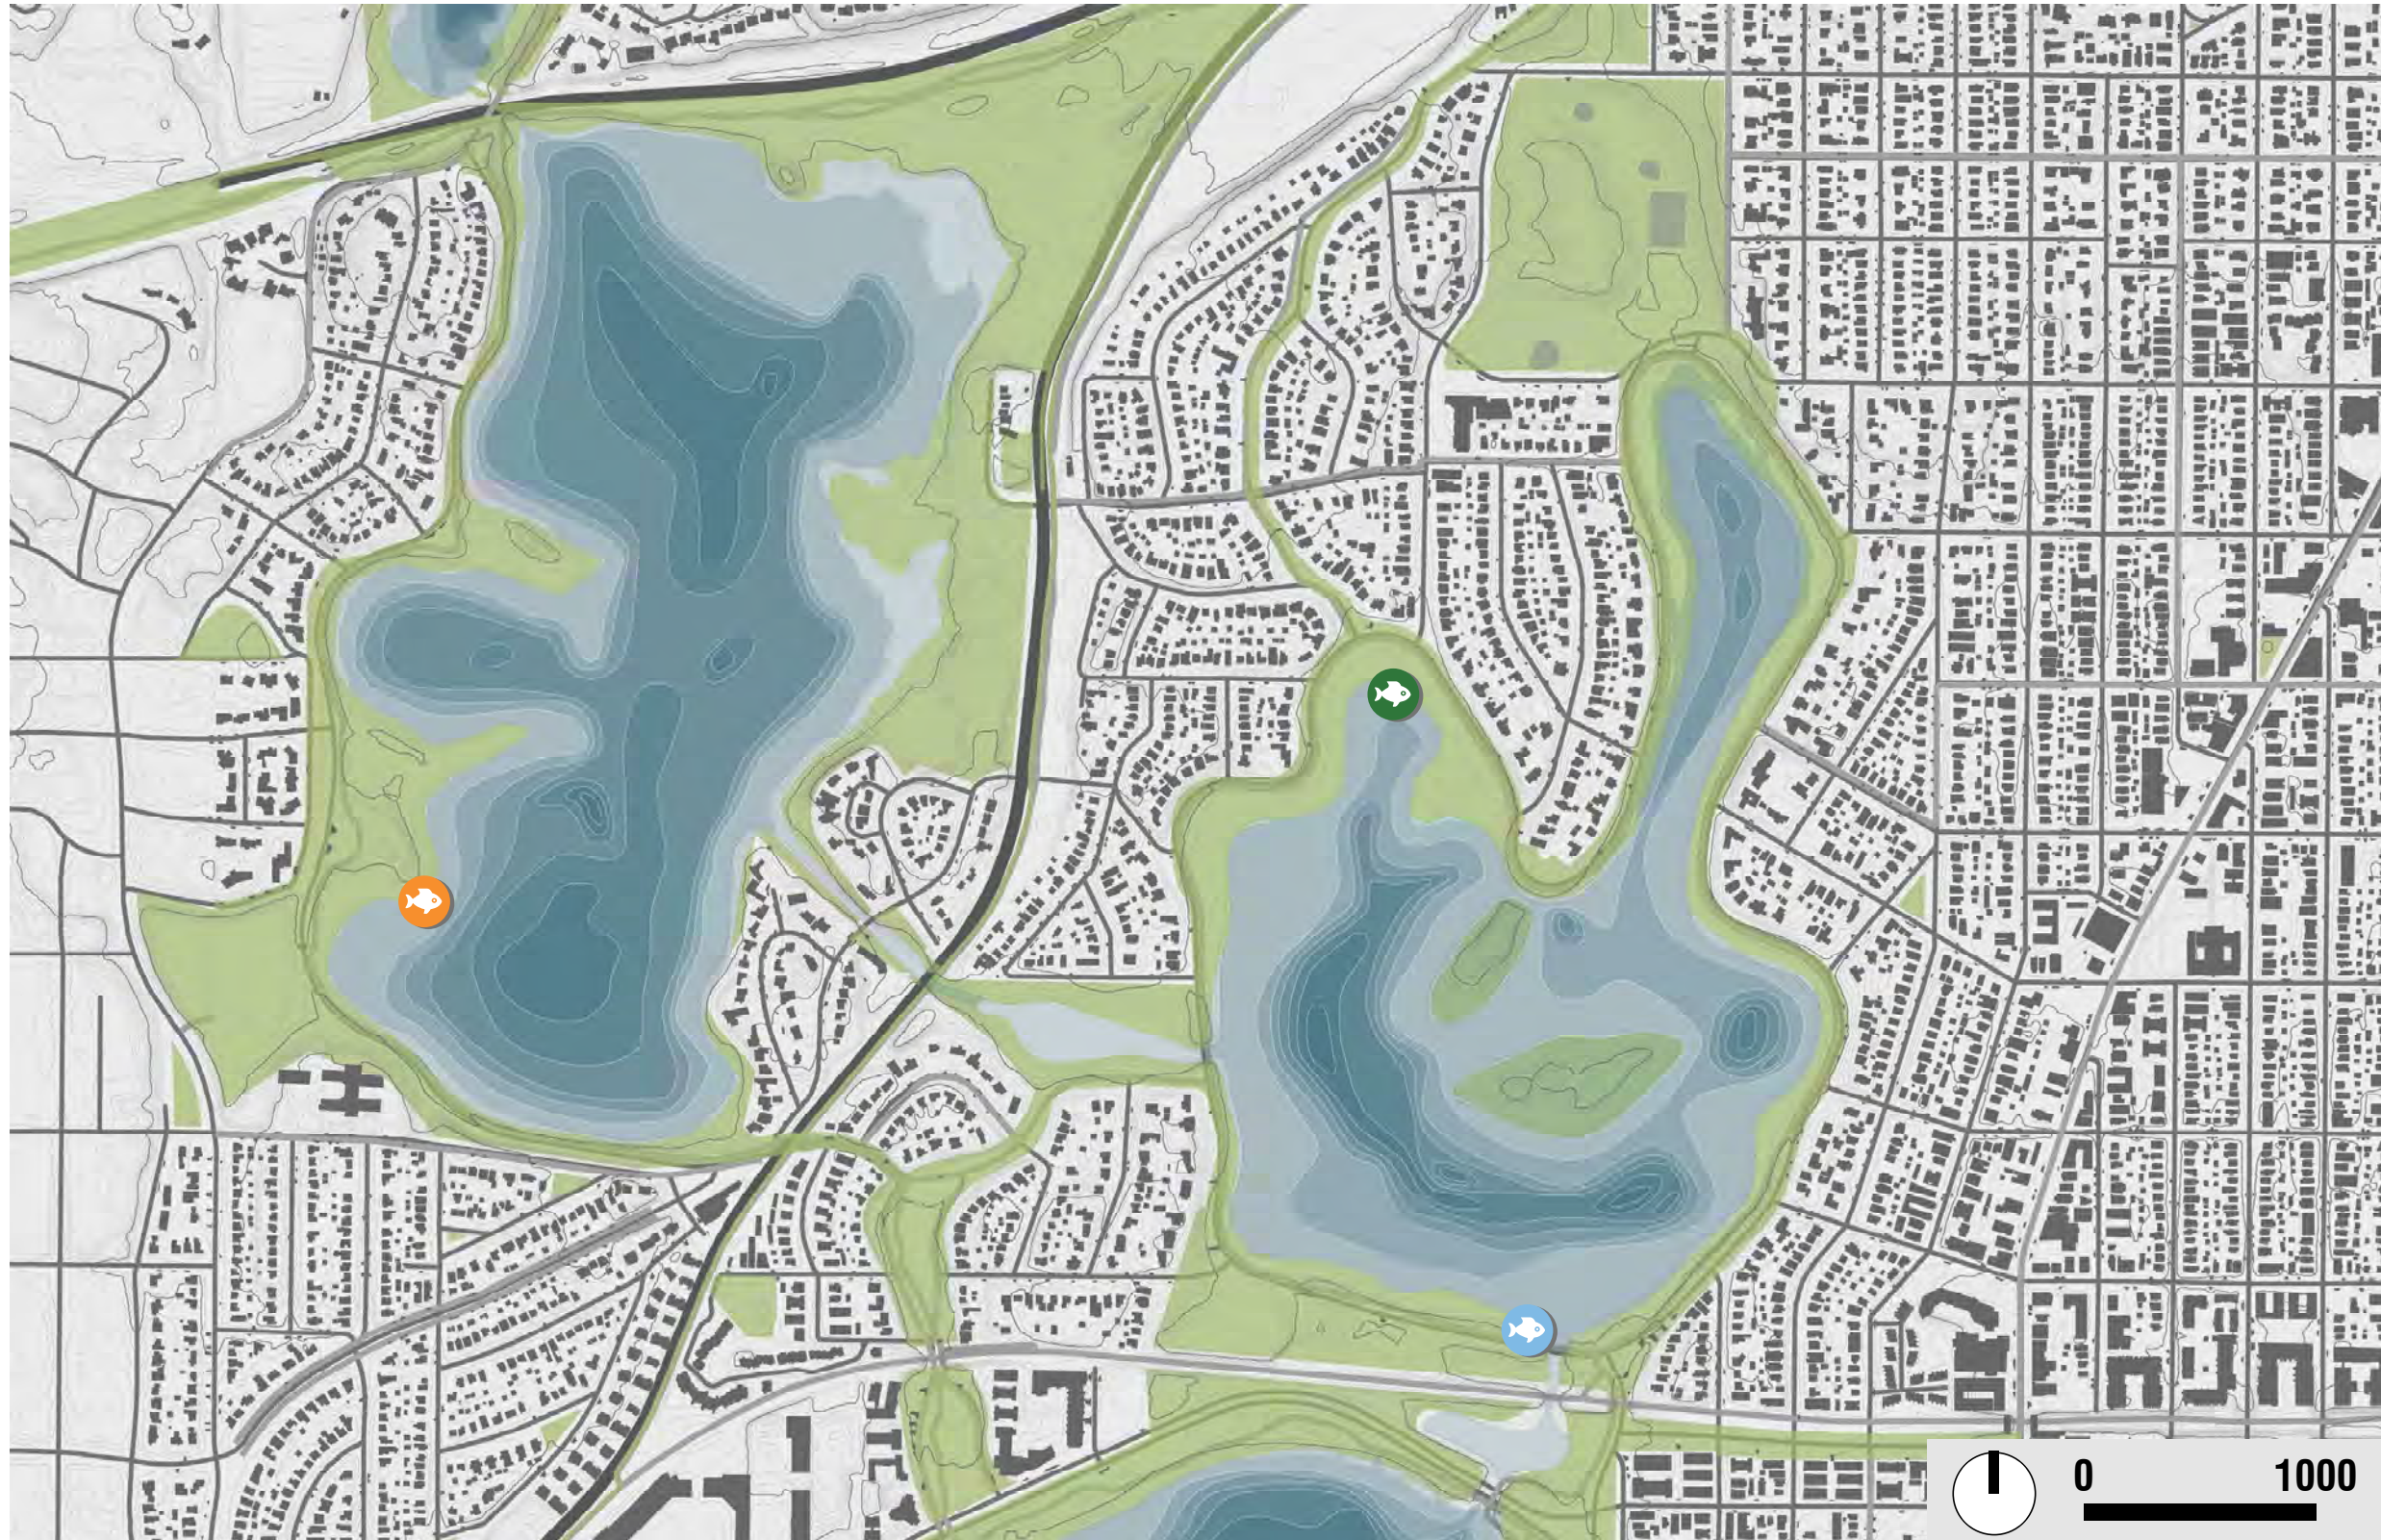

BIKE RACKS

Cedar Lake South Beach

Cedar Lake South Beach

Cedar Lake west shoreline

Cedar Lake Point Beach Bike Rack

Cedar Lake East Beach

Cedar Lake South Beach

BIKE RACK ANALYSIS

TYPOLOGY 6- NO BIKE RACK

FISHING DOCKS

South Lake of the Isles

North Lake of the Isles

East Cedar Lake

FISHING DOCK ANALYSIS

BEACHES

Cedar Lake South Beach Entrance

Cedar Lake Point Beach Entrance

Cedar Lake East Beach Entrance

Cedar Lake South Beach

Cedar Lake Point Beach

Cedar Lake East Beach

BEACH ANALYSIS

CANOE RACKS

South Lake of the Isles

North Lake of the Isles

Cedar Lake Point Beach

CANOE RACK ANALYSIS