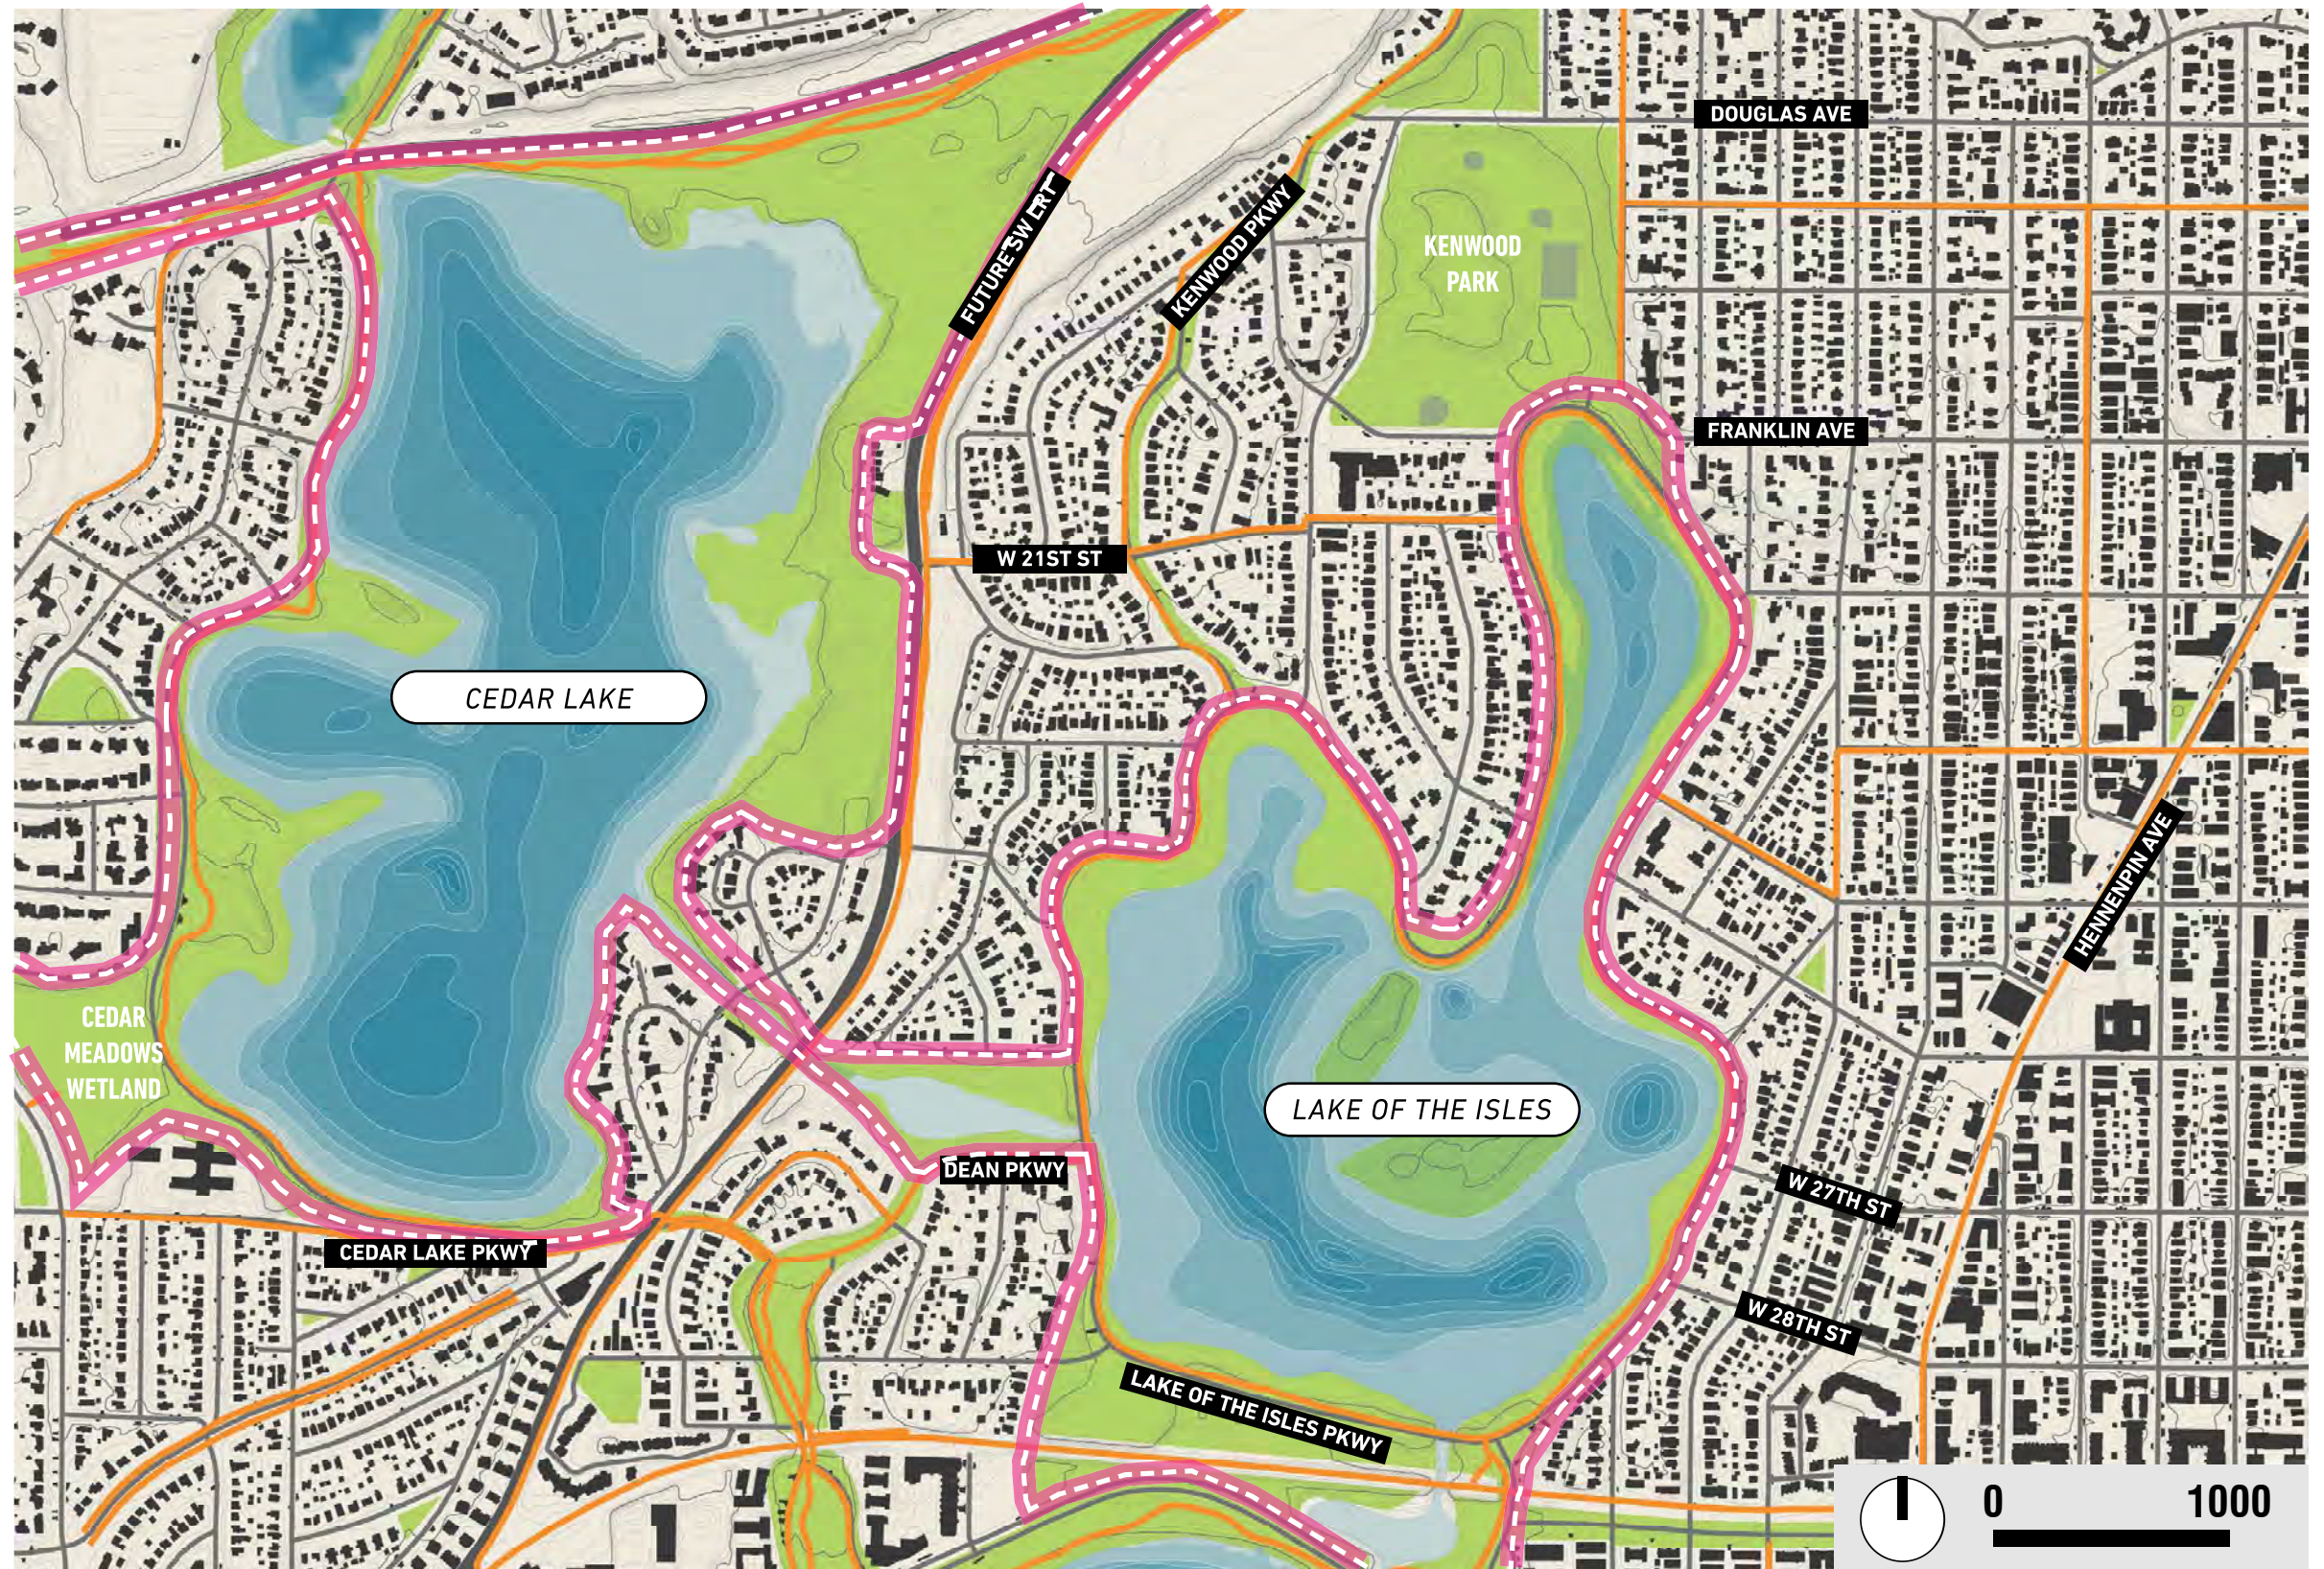

CEDAR LAKE / LAKE OF THE ISLES MASTER PLAN

INVENTORY MAPPING

ATTACHMENT

**CAC INFO SESSION 01
09.29.2020**

TEN X TEN
ASAKURA ROBINSON
EOR
HESS ROISE
QUINN EVANS
MSR ARCHITECTS

MINNEAPOLIS CHAIN OF LAKES REGIONAL PARK CONTEXT

— Regional Park Boundary

SITE SCALE CONTEXT

- Institutions**
- Parks**
- Project boundary**
- Railroad**
- Roads**
- 20 ft. contours**
- 2 ft. contours**
- Buildings**
- Lakes**
- Rivers**
- Bathymetry**
- Parkland**
- Parcels**

SITE MAP

-  Project boundary
-  Railroad
-  Roads
-  20 ft. contours
-  2 ft. contours
-  Buildings
-  Lakes
-  Rivers
-  Bathymetry
-  Parkland
-  Trees
-  Parcels

PARK WIDTHS

- > 20' wide
- < 20' wide
- Project boundary
- Railroad
- Roads
- 20 ft. contours
- 2 ft. contours
- Buildings

Cedar Lake Point Beach Entrance

Cedar Lake East Beach Entrance

Cedar Lake South Beach

Cedar Lake Point Beach

Cedar Lake East Beach

BEACH ANALYSIS

CANOE RACKS

South Lake of the Isles