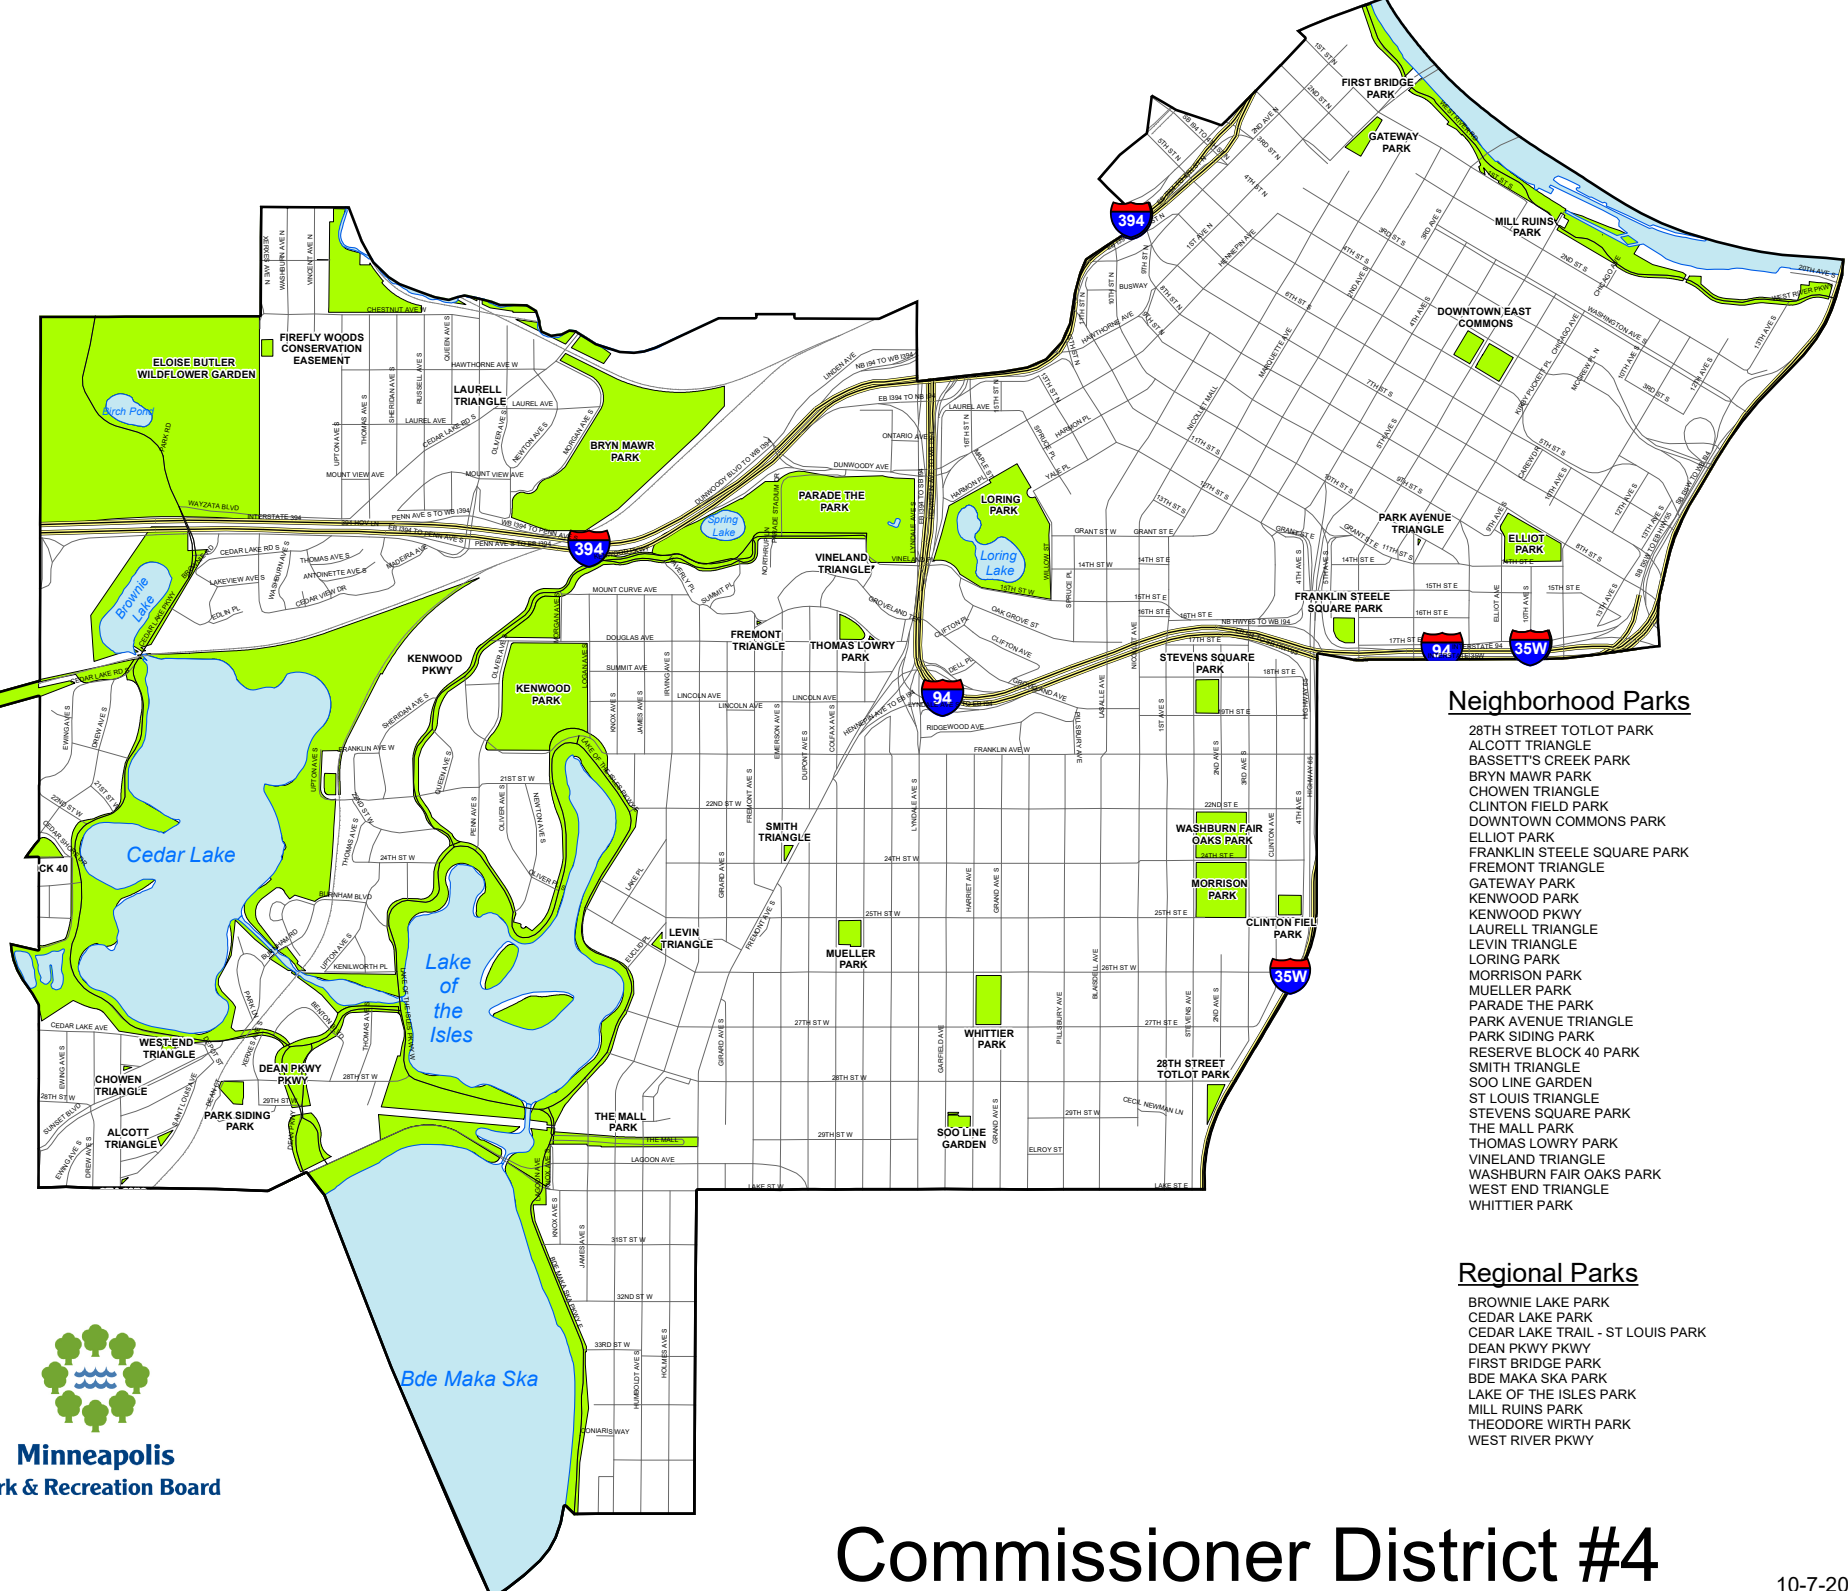

N

Neighborhood Parks

- 28TH STREET TOTLOT PARK
- ALCOTT TRIANGLE
- BASSETT'S CREEK PARK
- BRYN MAWR PARK
- CHOWEN TRIANGLE
- CLINTON FIELD PARK
- DOWNTOWN COMMONS PARK
- ELLIOT PARK
- FRANKLIN STEELE SQUARE PARK
- FREMONT TRIANGLE
- GATEWAY PARK
- KENWOOD PKWY
- KENWOOD PARK
- LAURELL TRIANGLE
- LEVIN TRIANGLE
- LORING PARK
- MORRISON PARK
- MUELLER PARK
- PARADE THE PARK
- PARK AVENUE TRIANGLE
- PARK SIDING PARK
- RESERVE BLOCK 40 PARK
- SMITH TRIANGLE
- SOO LINE GARDEN
- ST LOUIS TRIANGLE
- STEVENS SQUARE PARK
- THE MALL PARK
- THOMAS LOWRY PARK
- VINELAND TRIANGLE
- WASHBURN FAIR OAKS PARK
- WEST END TRIANGLE
- WHITTIER PARK

Regional Parks

- BROWNIE LAKE PARK
- CEDAR LAKE PARK
- CEDAR LAKE TRAIL - ST LOUIS PARK
- DEAN PKWY PKWY
- FIRST BRIDGE PARK
- BDE MAKA SKA PARK
- LAKE OF THE ISLES PARK
- MILL RUINS PARK
- THEODORE WIRTH PARK
- WEST RIVER PKWY

Commissioner District #4