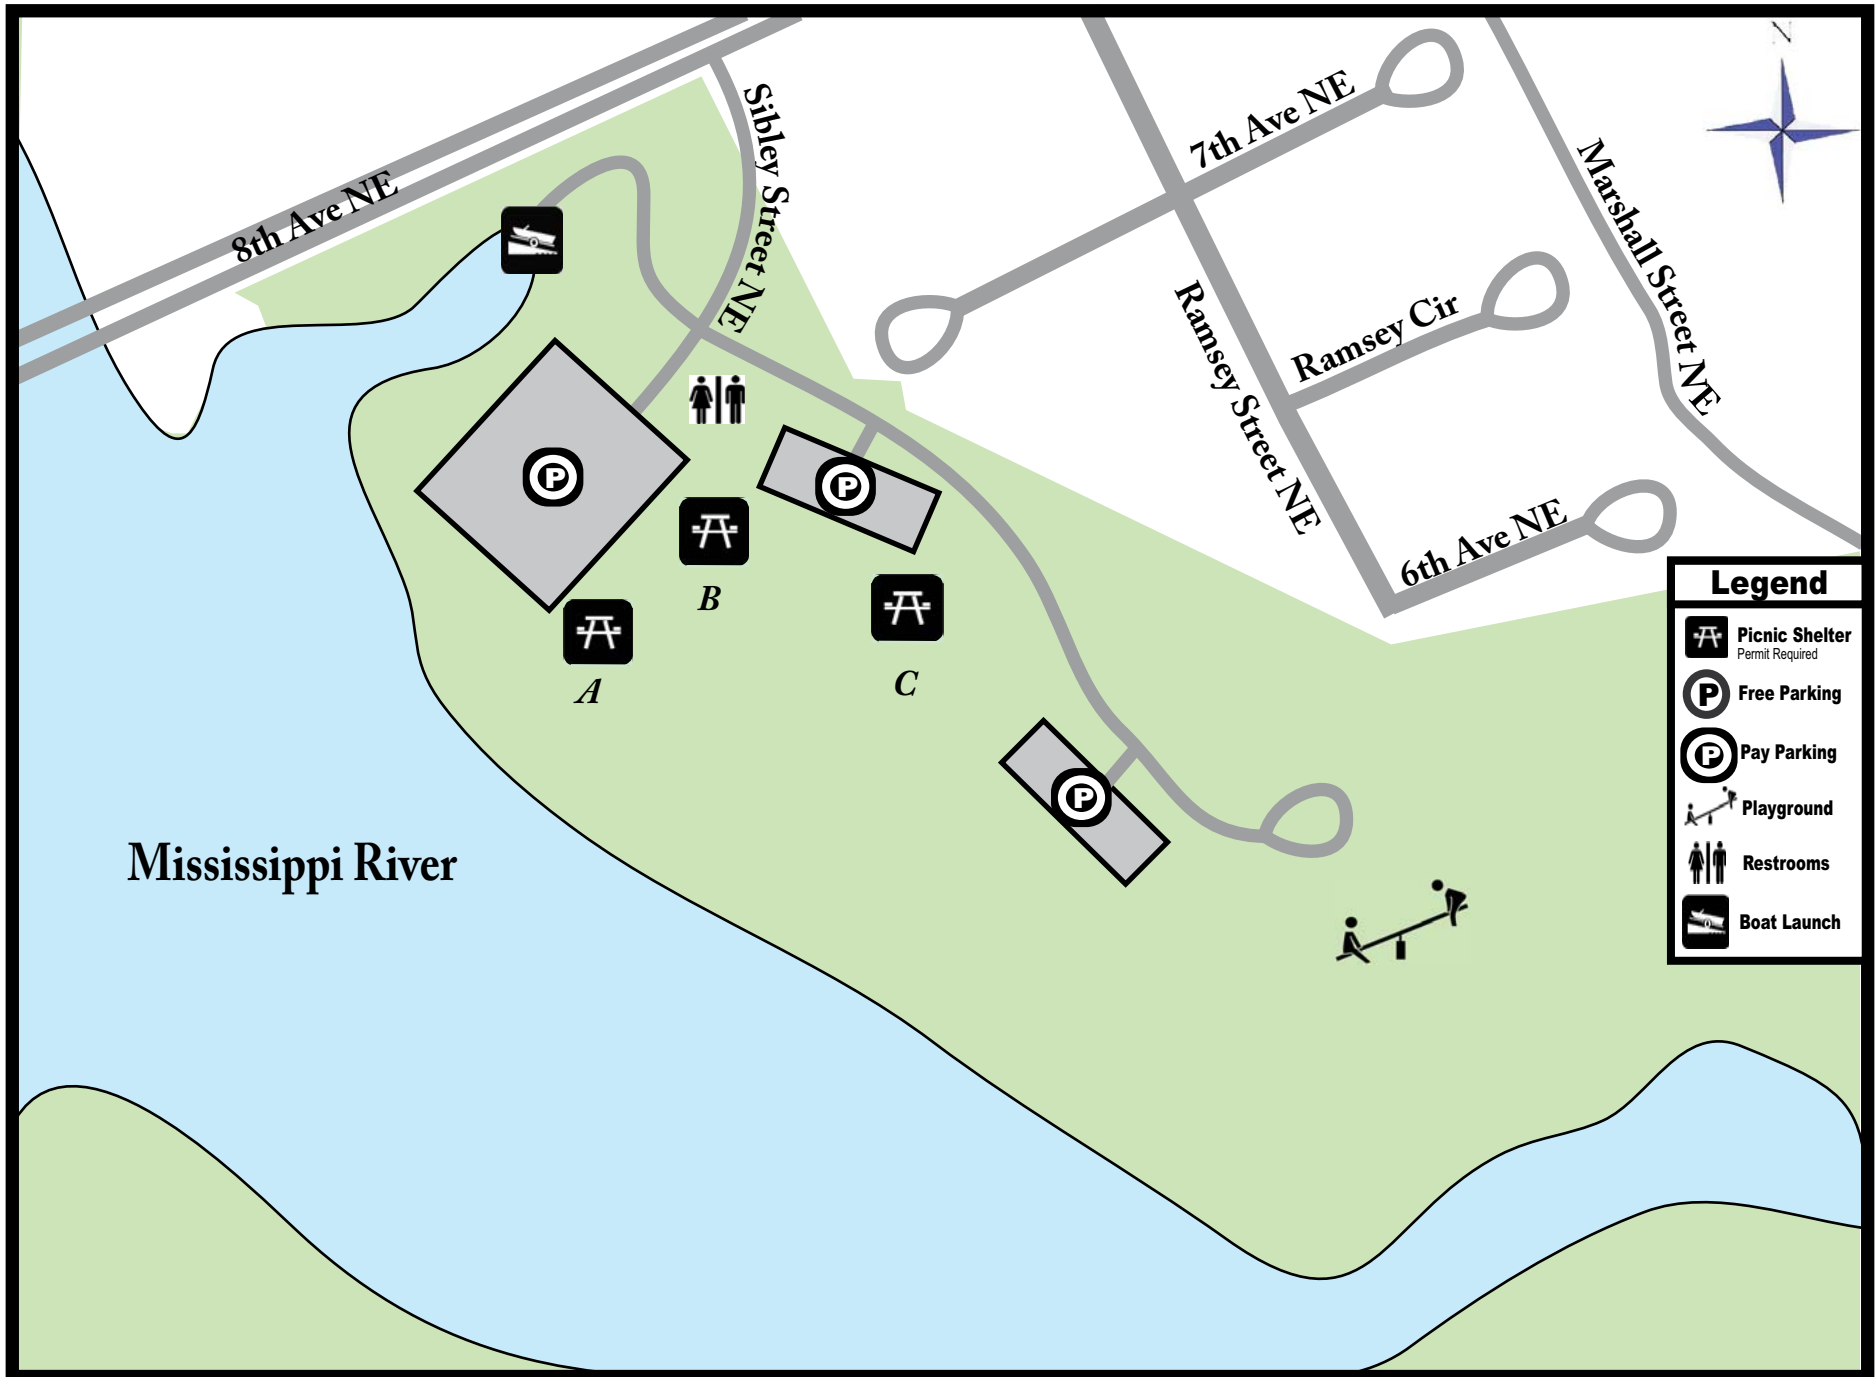

Boom Island Park

Group Picnic Facilities
www.MinneapolisParks.org

Legend

- Picnic Shelter
Permit Required
- Free Parking
- Pay Parking
- Playground
- Restrooms
- Boat Launch