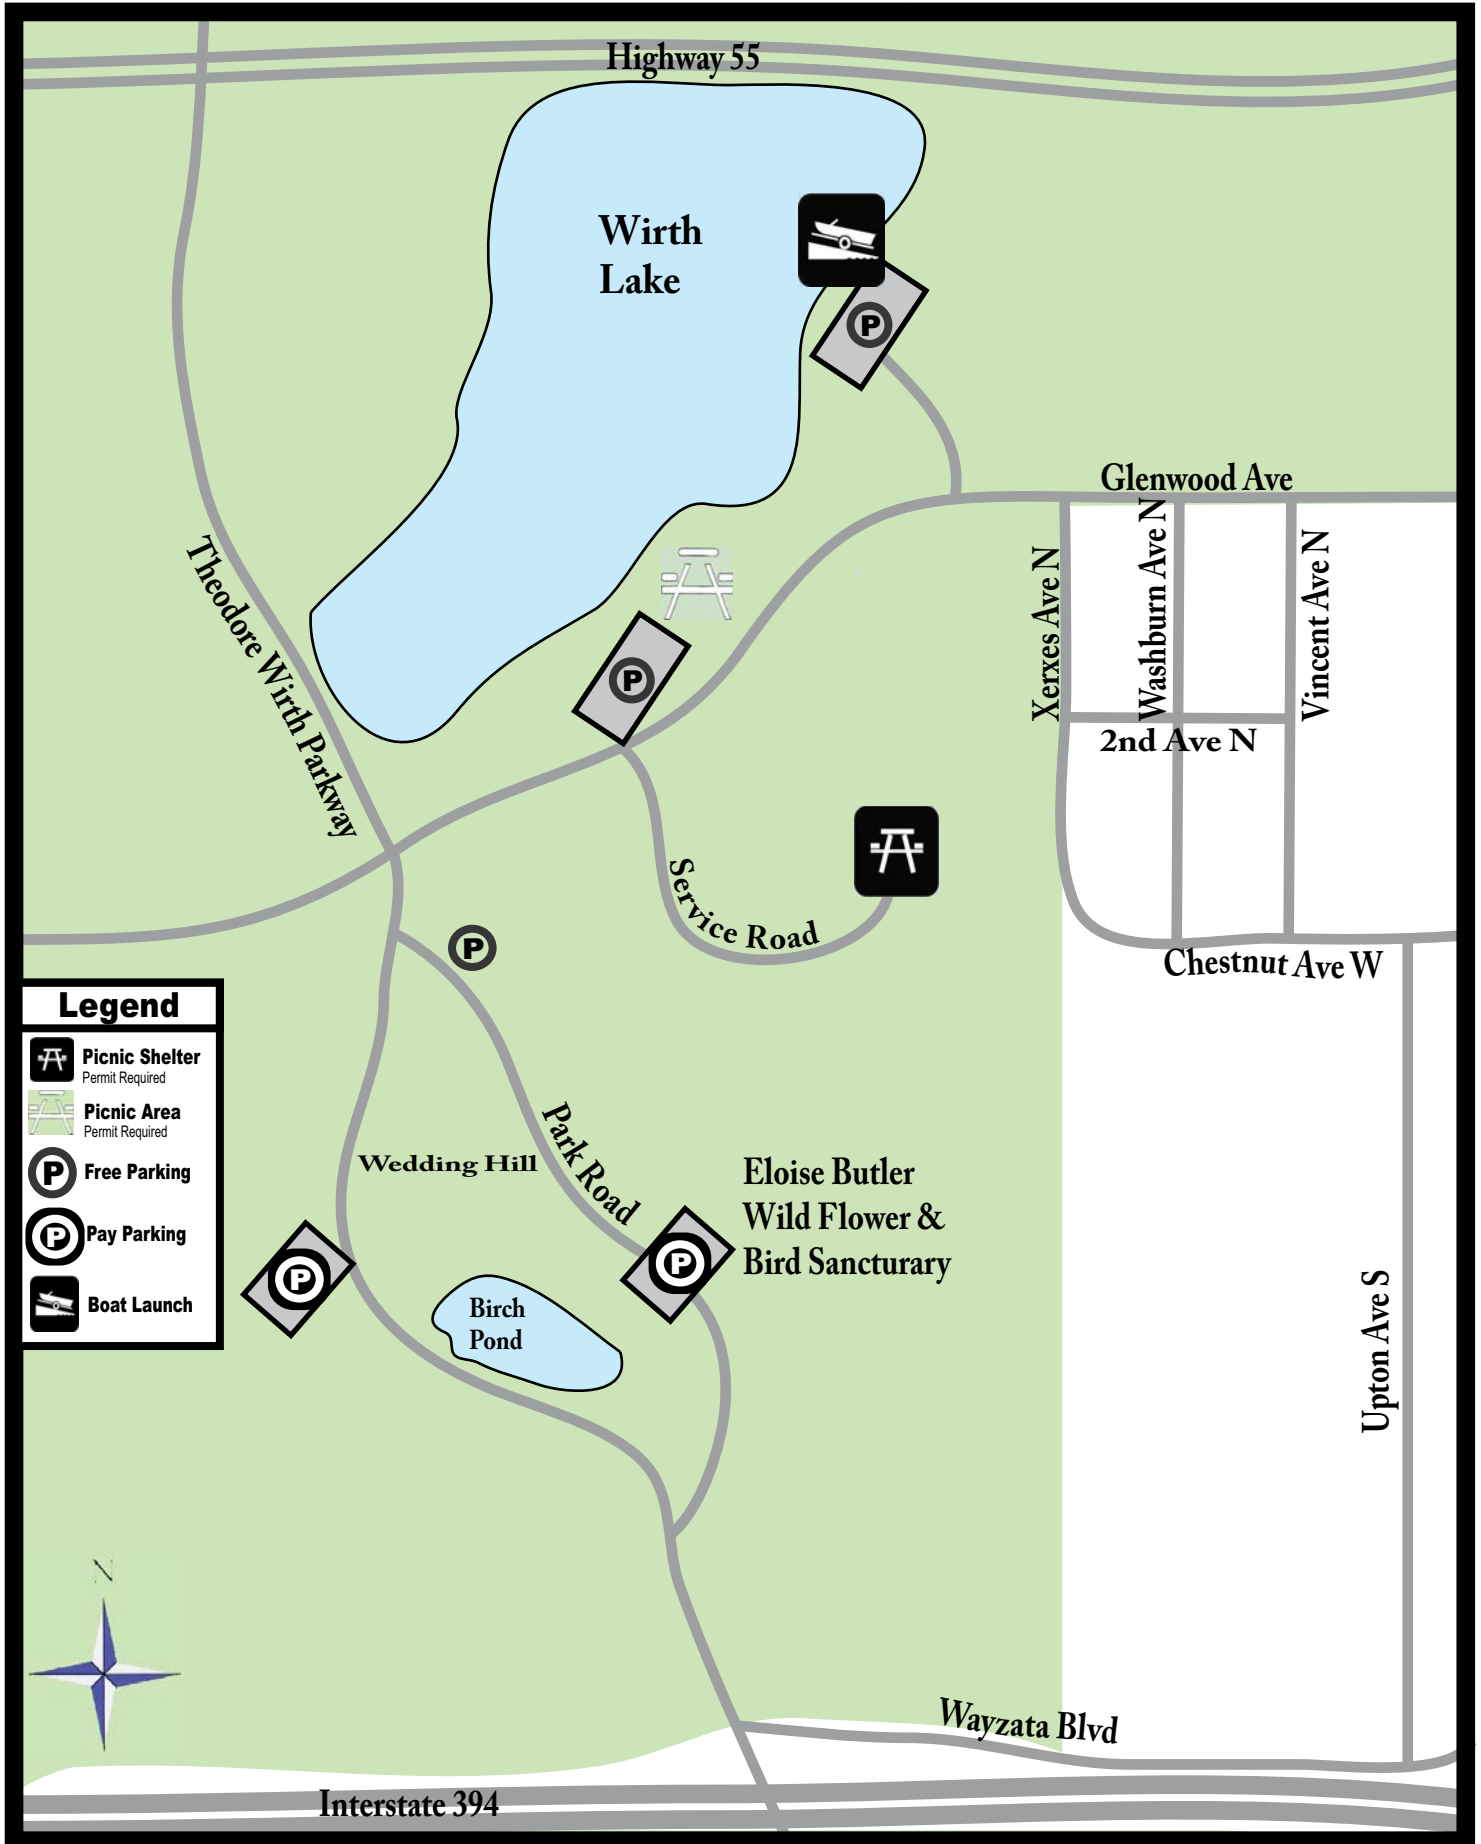

Wirth Park

Group Picnic Facilities

www.MinneapolisParks.org

Legend

-  **Picnic Shelter**
Permit Required
-  **Picnic Area**
Permit Required
-  **Free Parking**
-  **Pay Parking**
-  **Boat Launch**