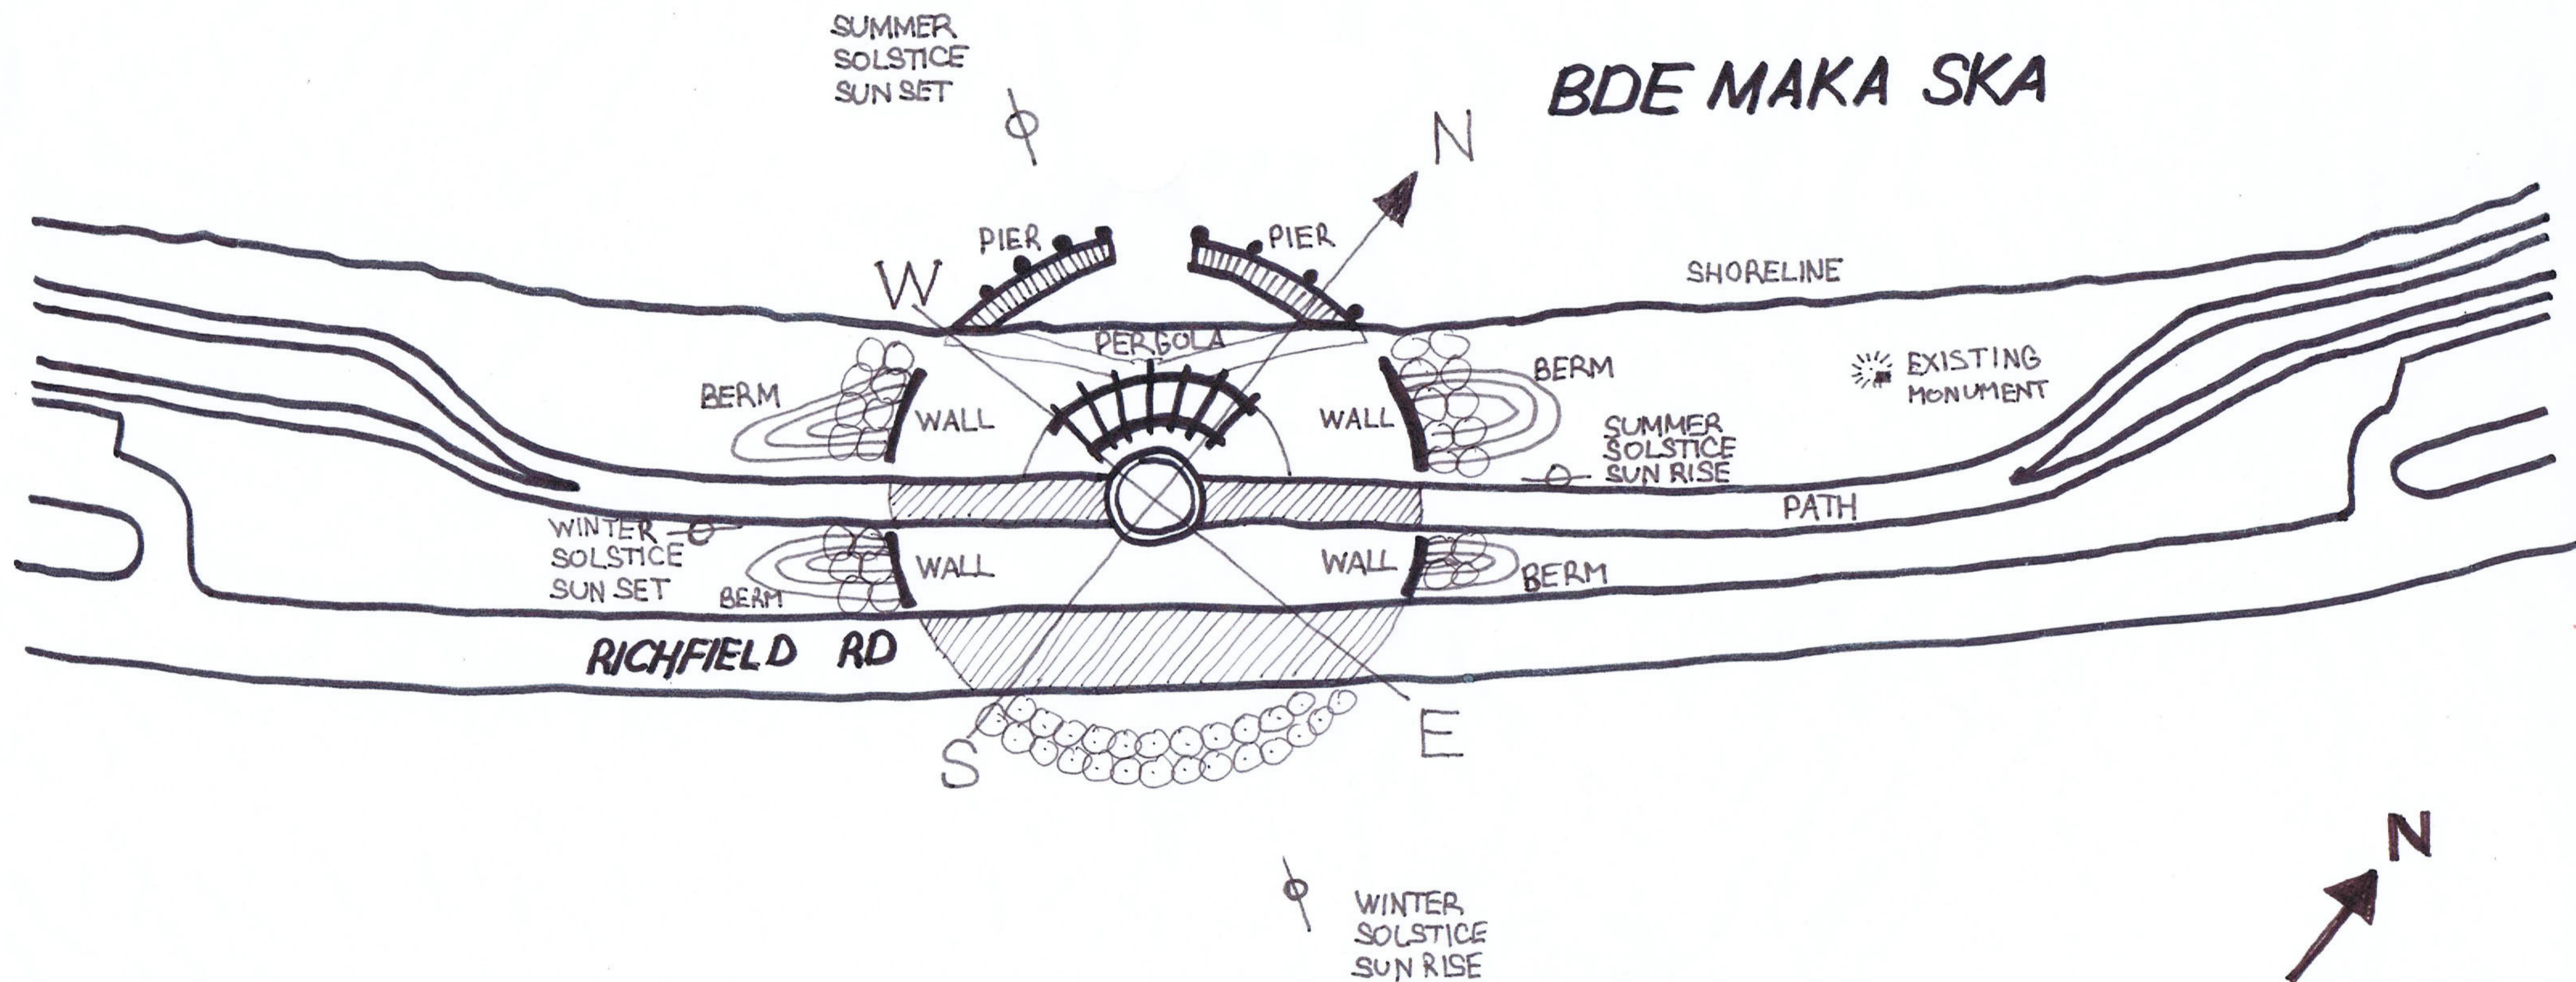

BDE MAKA SKA - MAHPIYA WICASTA (CHIEF CLOUD MAN) SITE IMPROVEMENTS CONCEPT 1

RL Melchert
Metro Blooms
February 2nd. 2017

BDE MAKA SKA - MAHPIYA WICASTA (CHIEF CLOUD MAN) SITE IMPROVEMENTS CONCEPT 2

RL Melchert
Metro Blooms
February 2nd, 2017

BDE MAKA SKA

RL Melchert
Metro Blooms
February 2nd, 2017

BDE MAKA SKA - MAHPIYA WICASTA (CHIEF CLOUD MAN) SITE ELEMENTS

ARCHWAY DETAIL

TRIBAL BANNER COLUMN

MOSAIC

RL Melchert
Metro Blooms
February 2nd. 2017