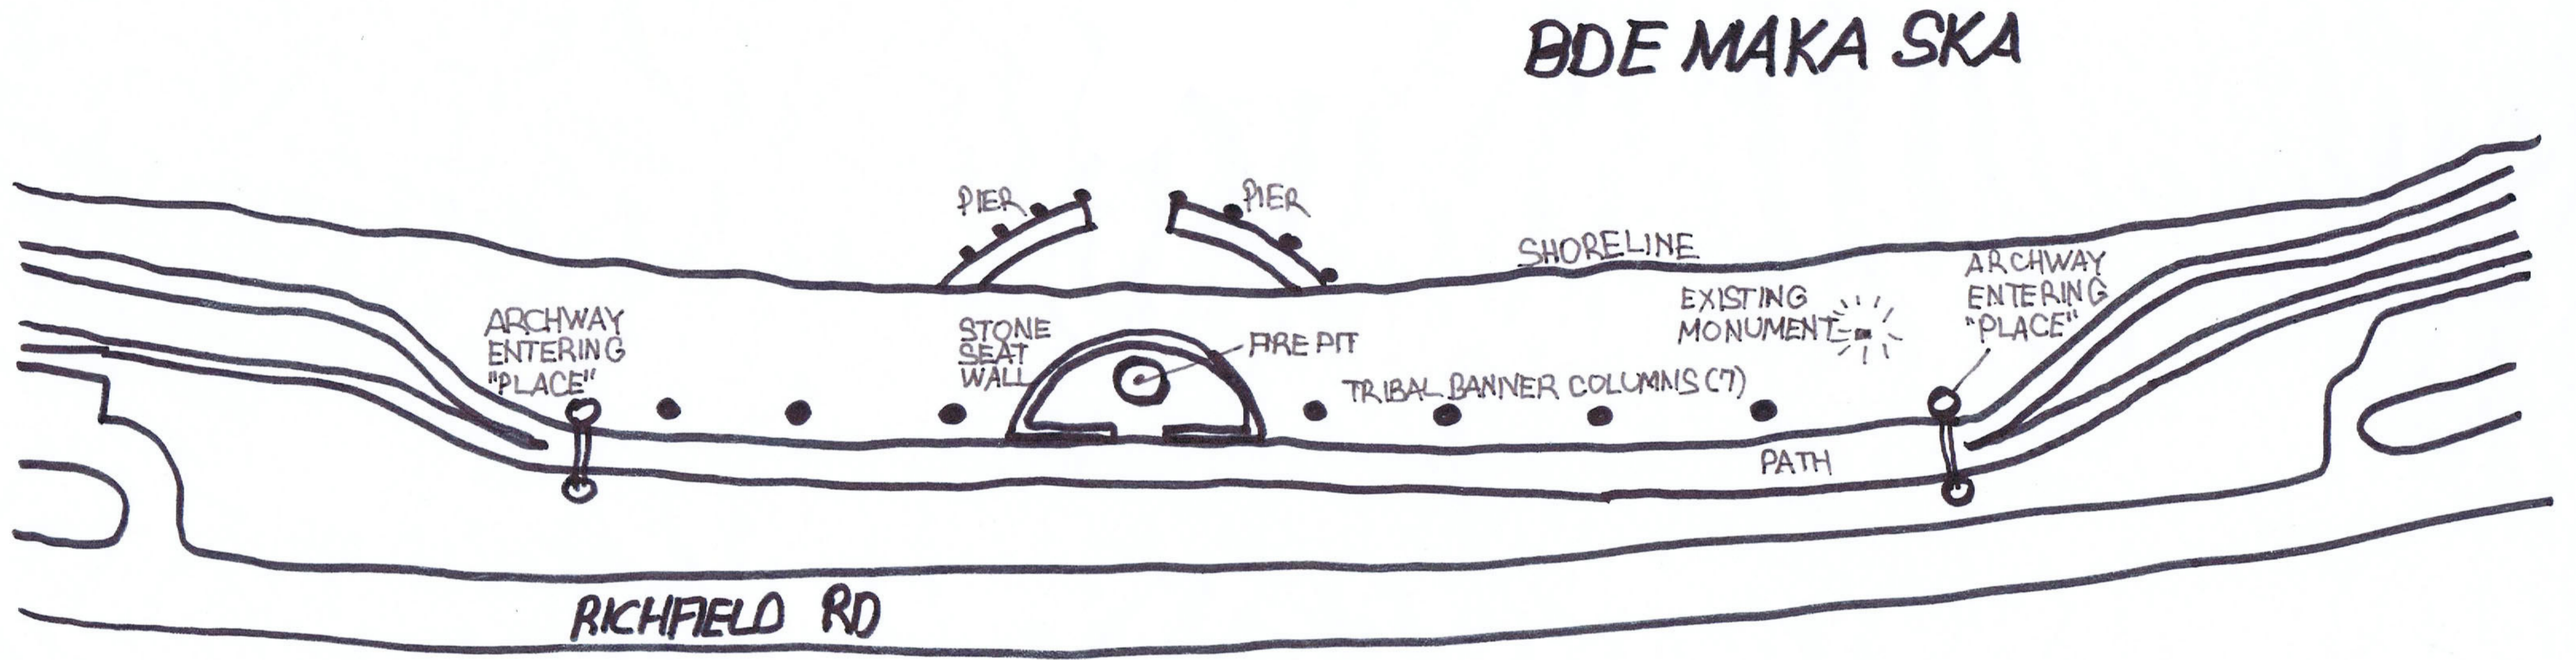

BDE MAKA SKA - MAHPIYA WICASTA (CHIEF CLOUD MAN) SITE IMPROVEMENTS CONCEPT 1

RL Melchert
Metro Blooms
February 2nd. 2017

BDE MAKA SKA - MAHPIYA WICASTA (CHIEF CLOUD MAN) SITE IMPROVEMENTS CONCEPT 2

RL Melchert
Metro Blooms
February 2nd, 2017

BDE MAKA SKA

RL Melchert
Metro Blooms
February 2nd, 2017

BDE MAKA SKA - MAHPIYA WICASTA (CHIEF CLOUD MAN) SITE ELEMENTS

ARCHWAY DETAIL

TRIBAL BANNER COLUMN

MOSAIC

RL Melchert
Metro Blooms
February 2nd. 2017