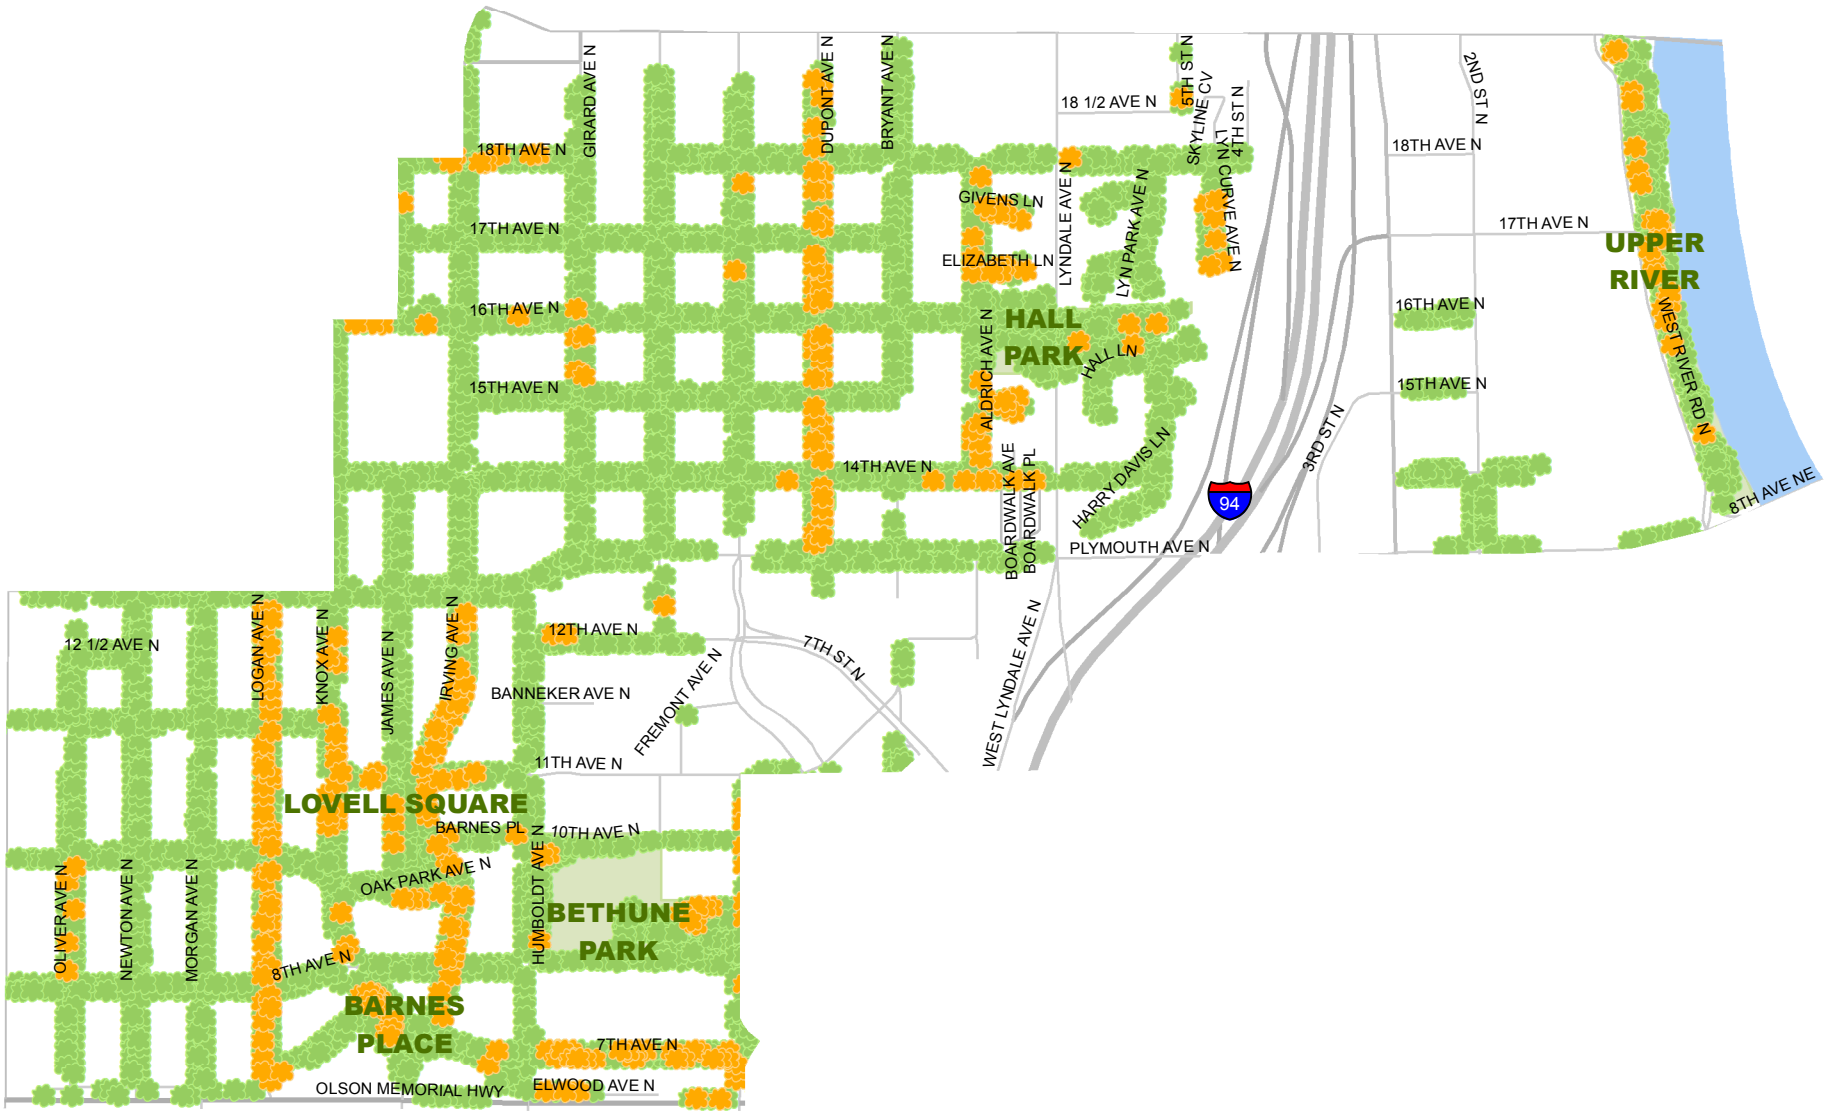

Near - North

Legend

-  Public Ash
-  Other Public Trees

Minneapolis
Park & Recreation Board

"We Help Trees!"