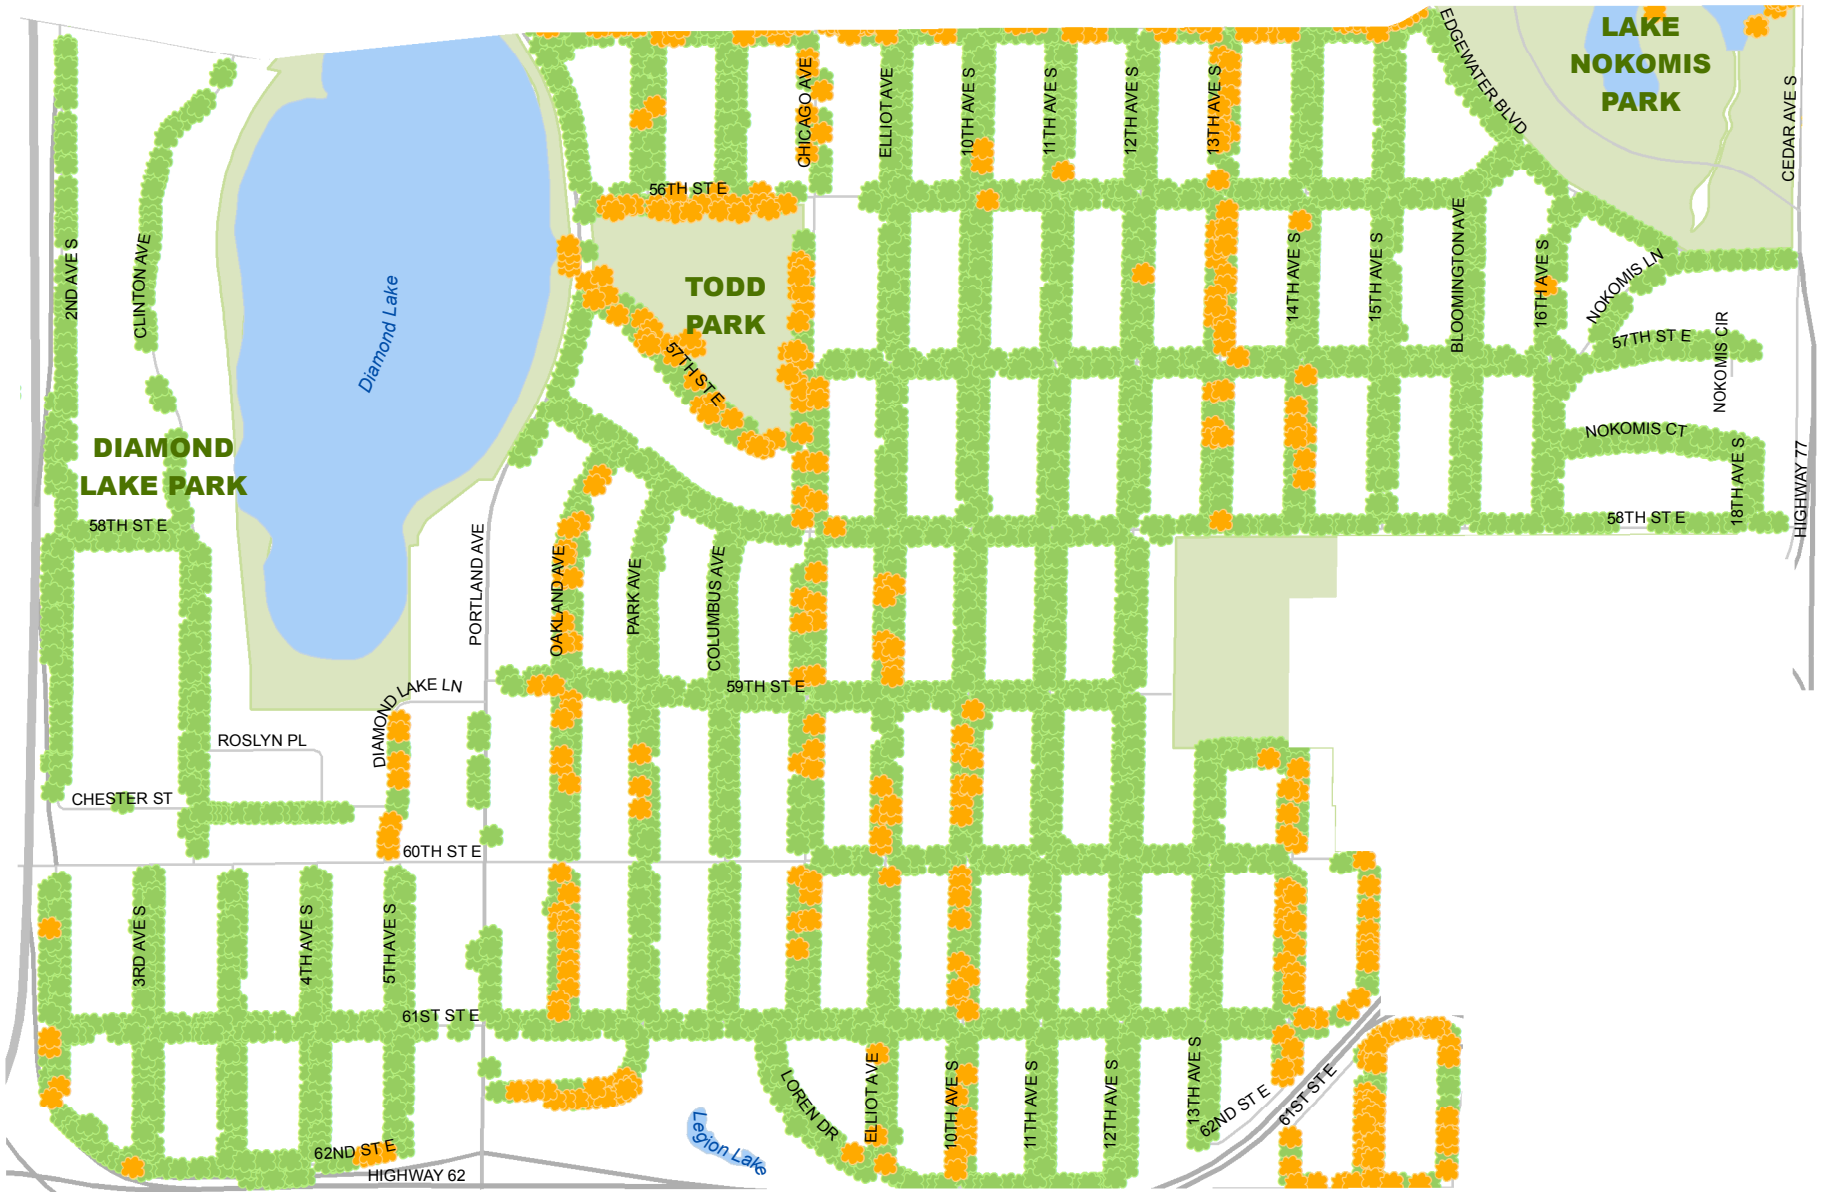

Diamond Lake

Legend

- Public Ash
- Other Public Trees

Minneapolis
Park & Recreation Board
"We Help Trees!"