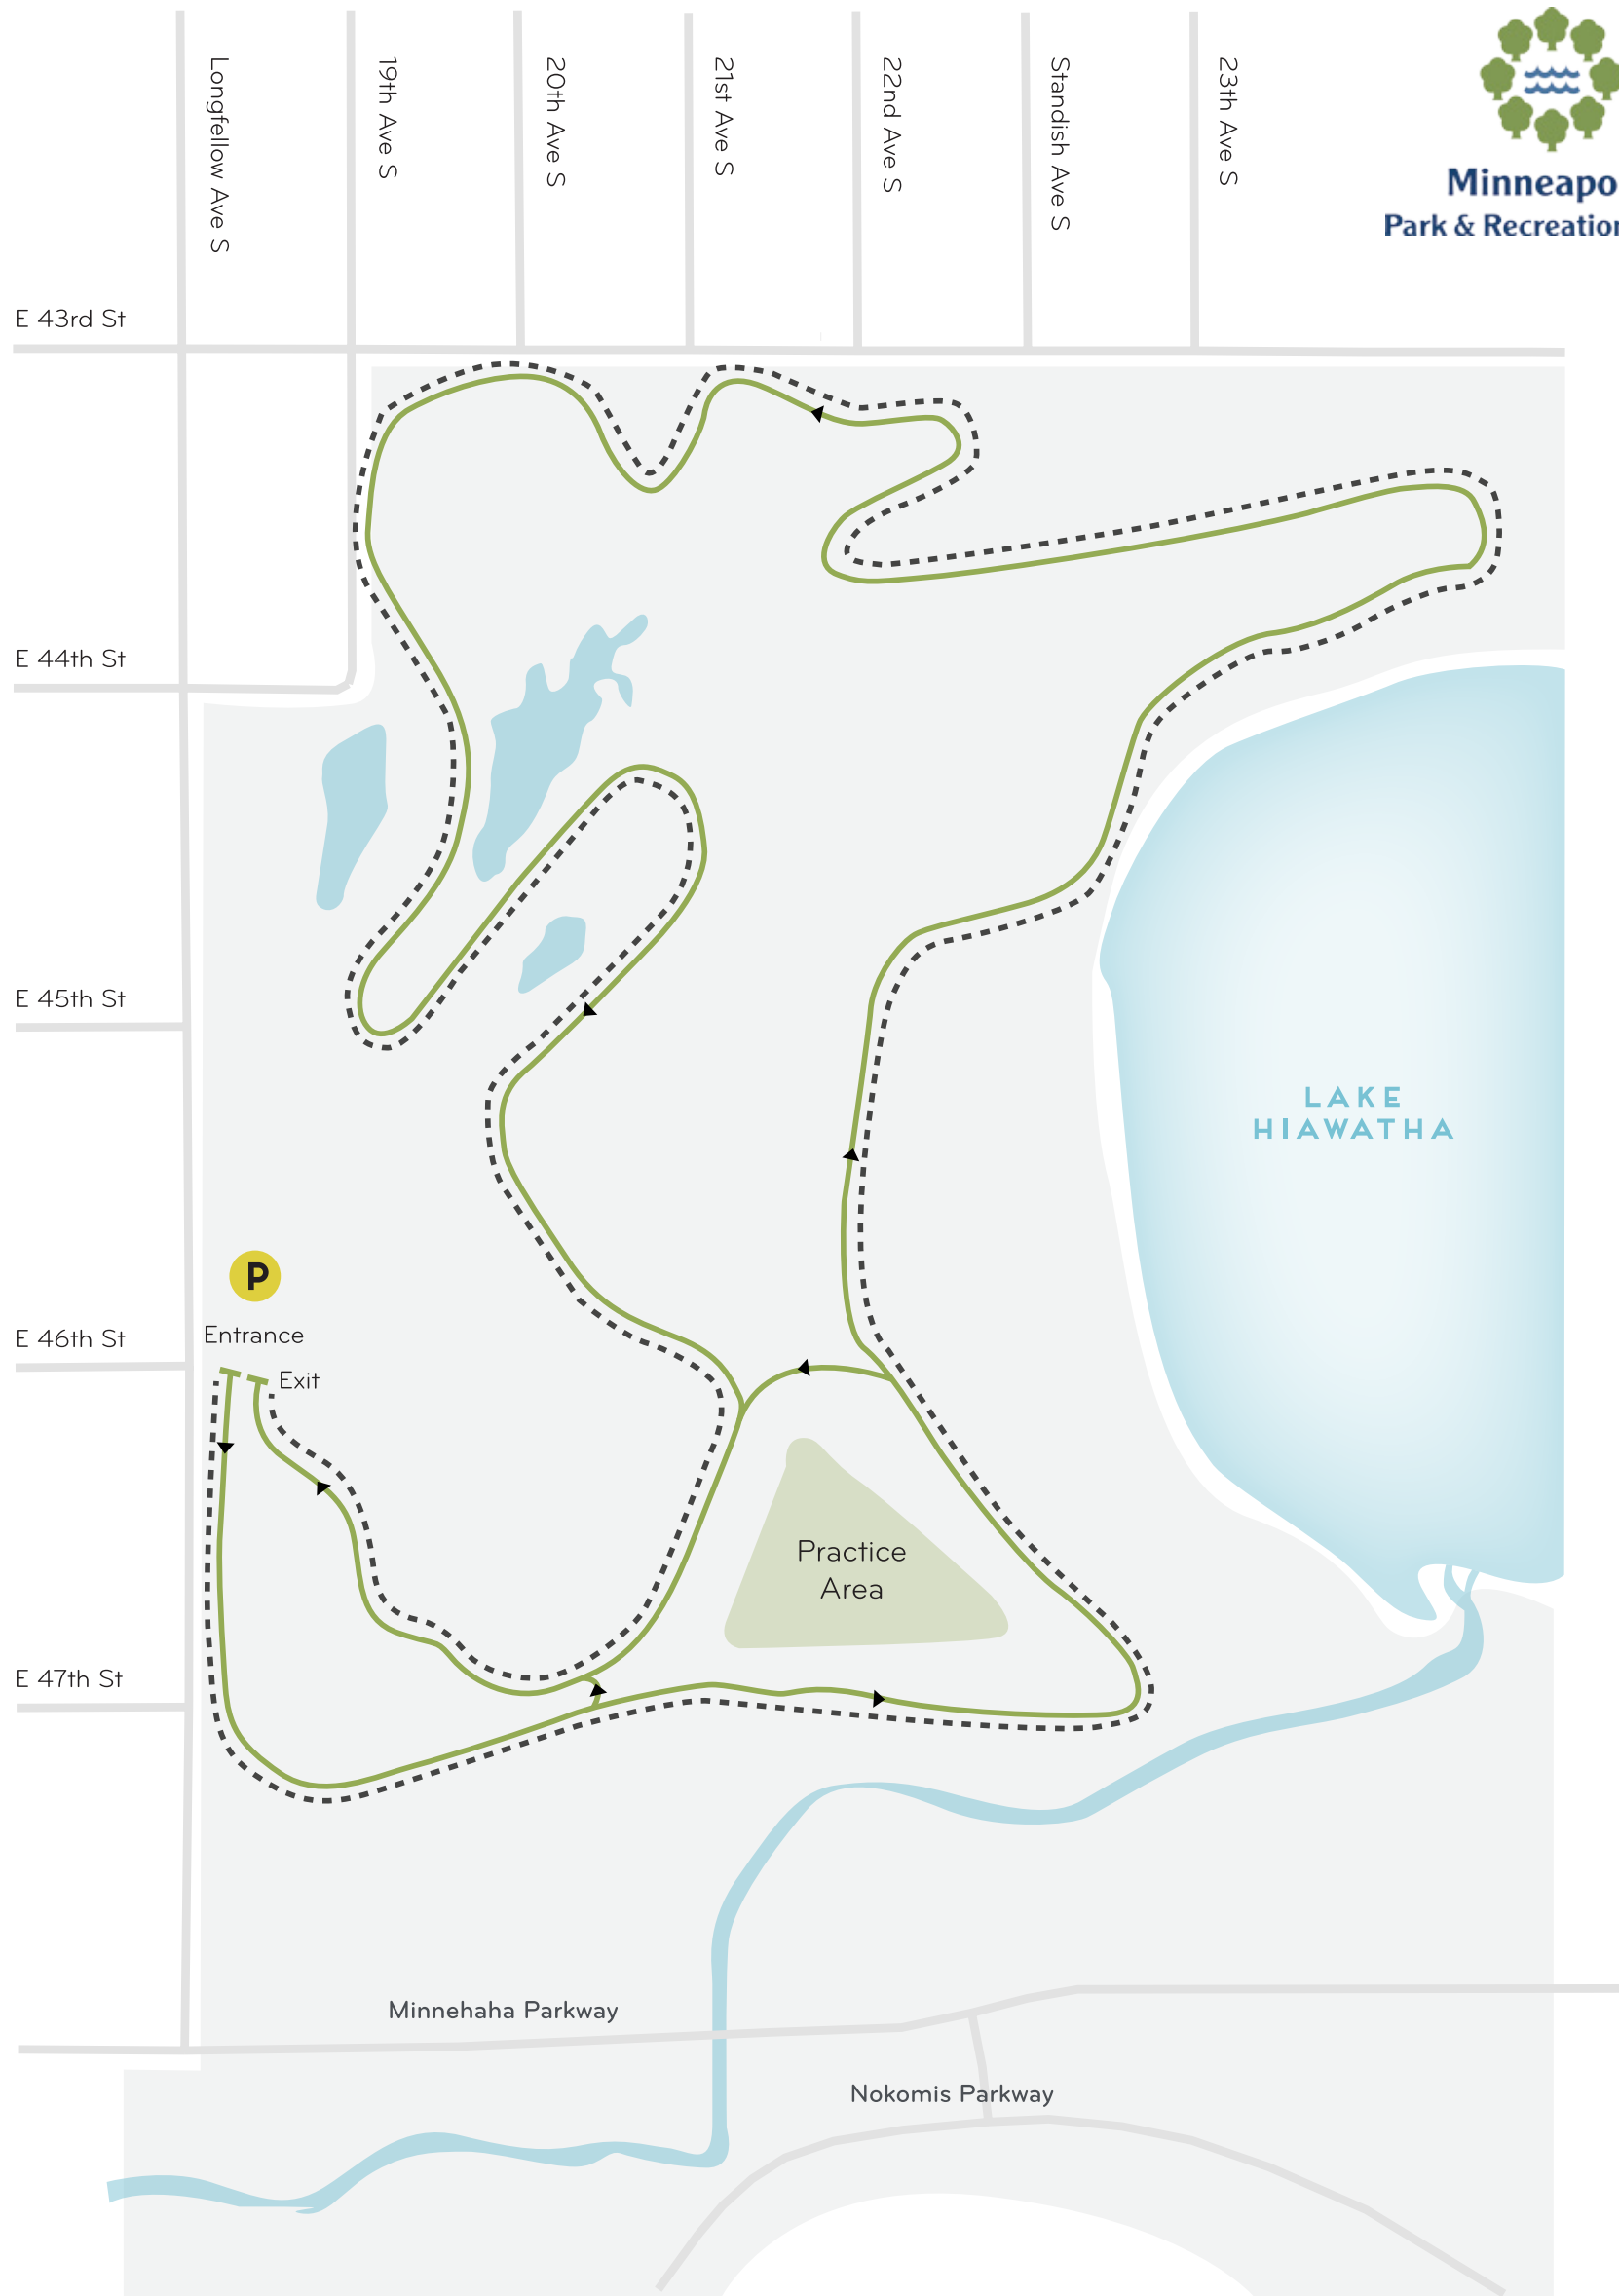

Minneapolis  
Park & Recreation Board

-  Difficulty Rating: Easy
-  Ski Trail
-  Walking Trail

- Parking Lots 
- Total Distance: 4.1 km
- Trail Width: 12-15 feet

Map data and design provided by the Loppet Foundation

# HIAWATHA CROSS COUNTRY SKI TRAIL MAP