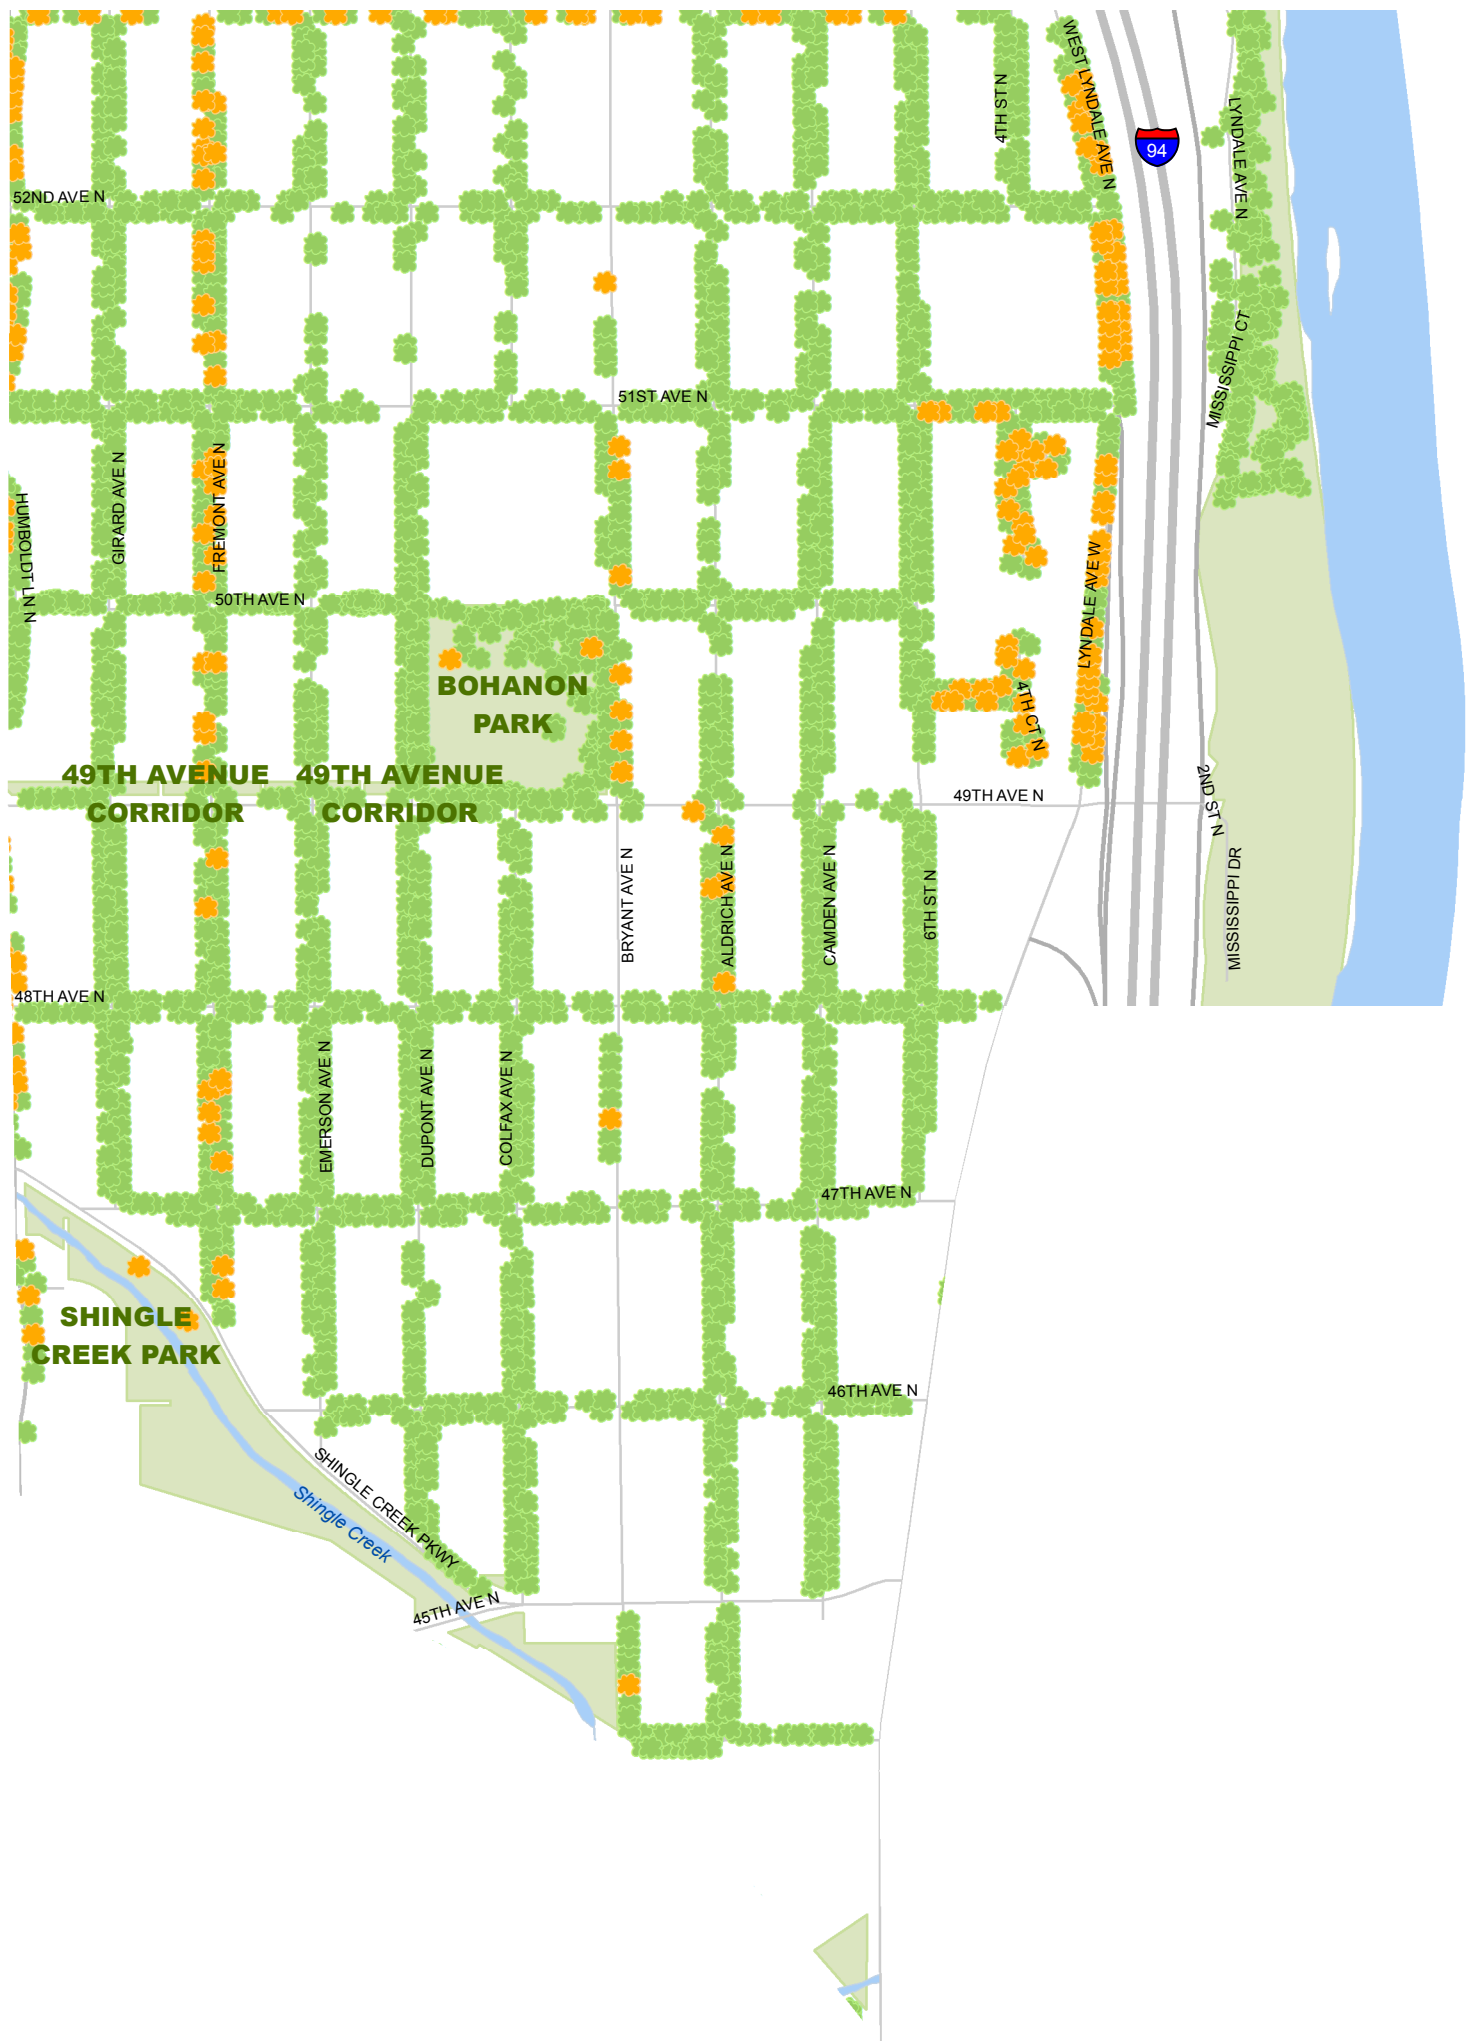

# Lind - Bohanon

**Legend**

-  Public Ash
-  Other Public Trees

**Minneapolis**  
Park & Recreation Board

**"We Help Trees!"**