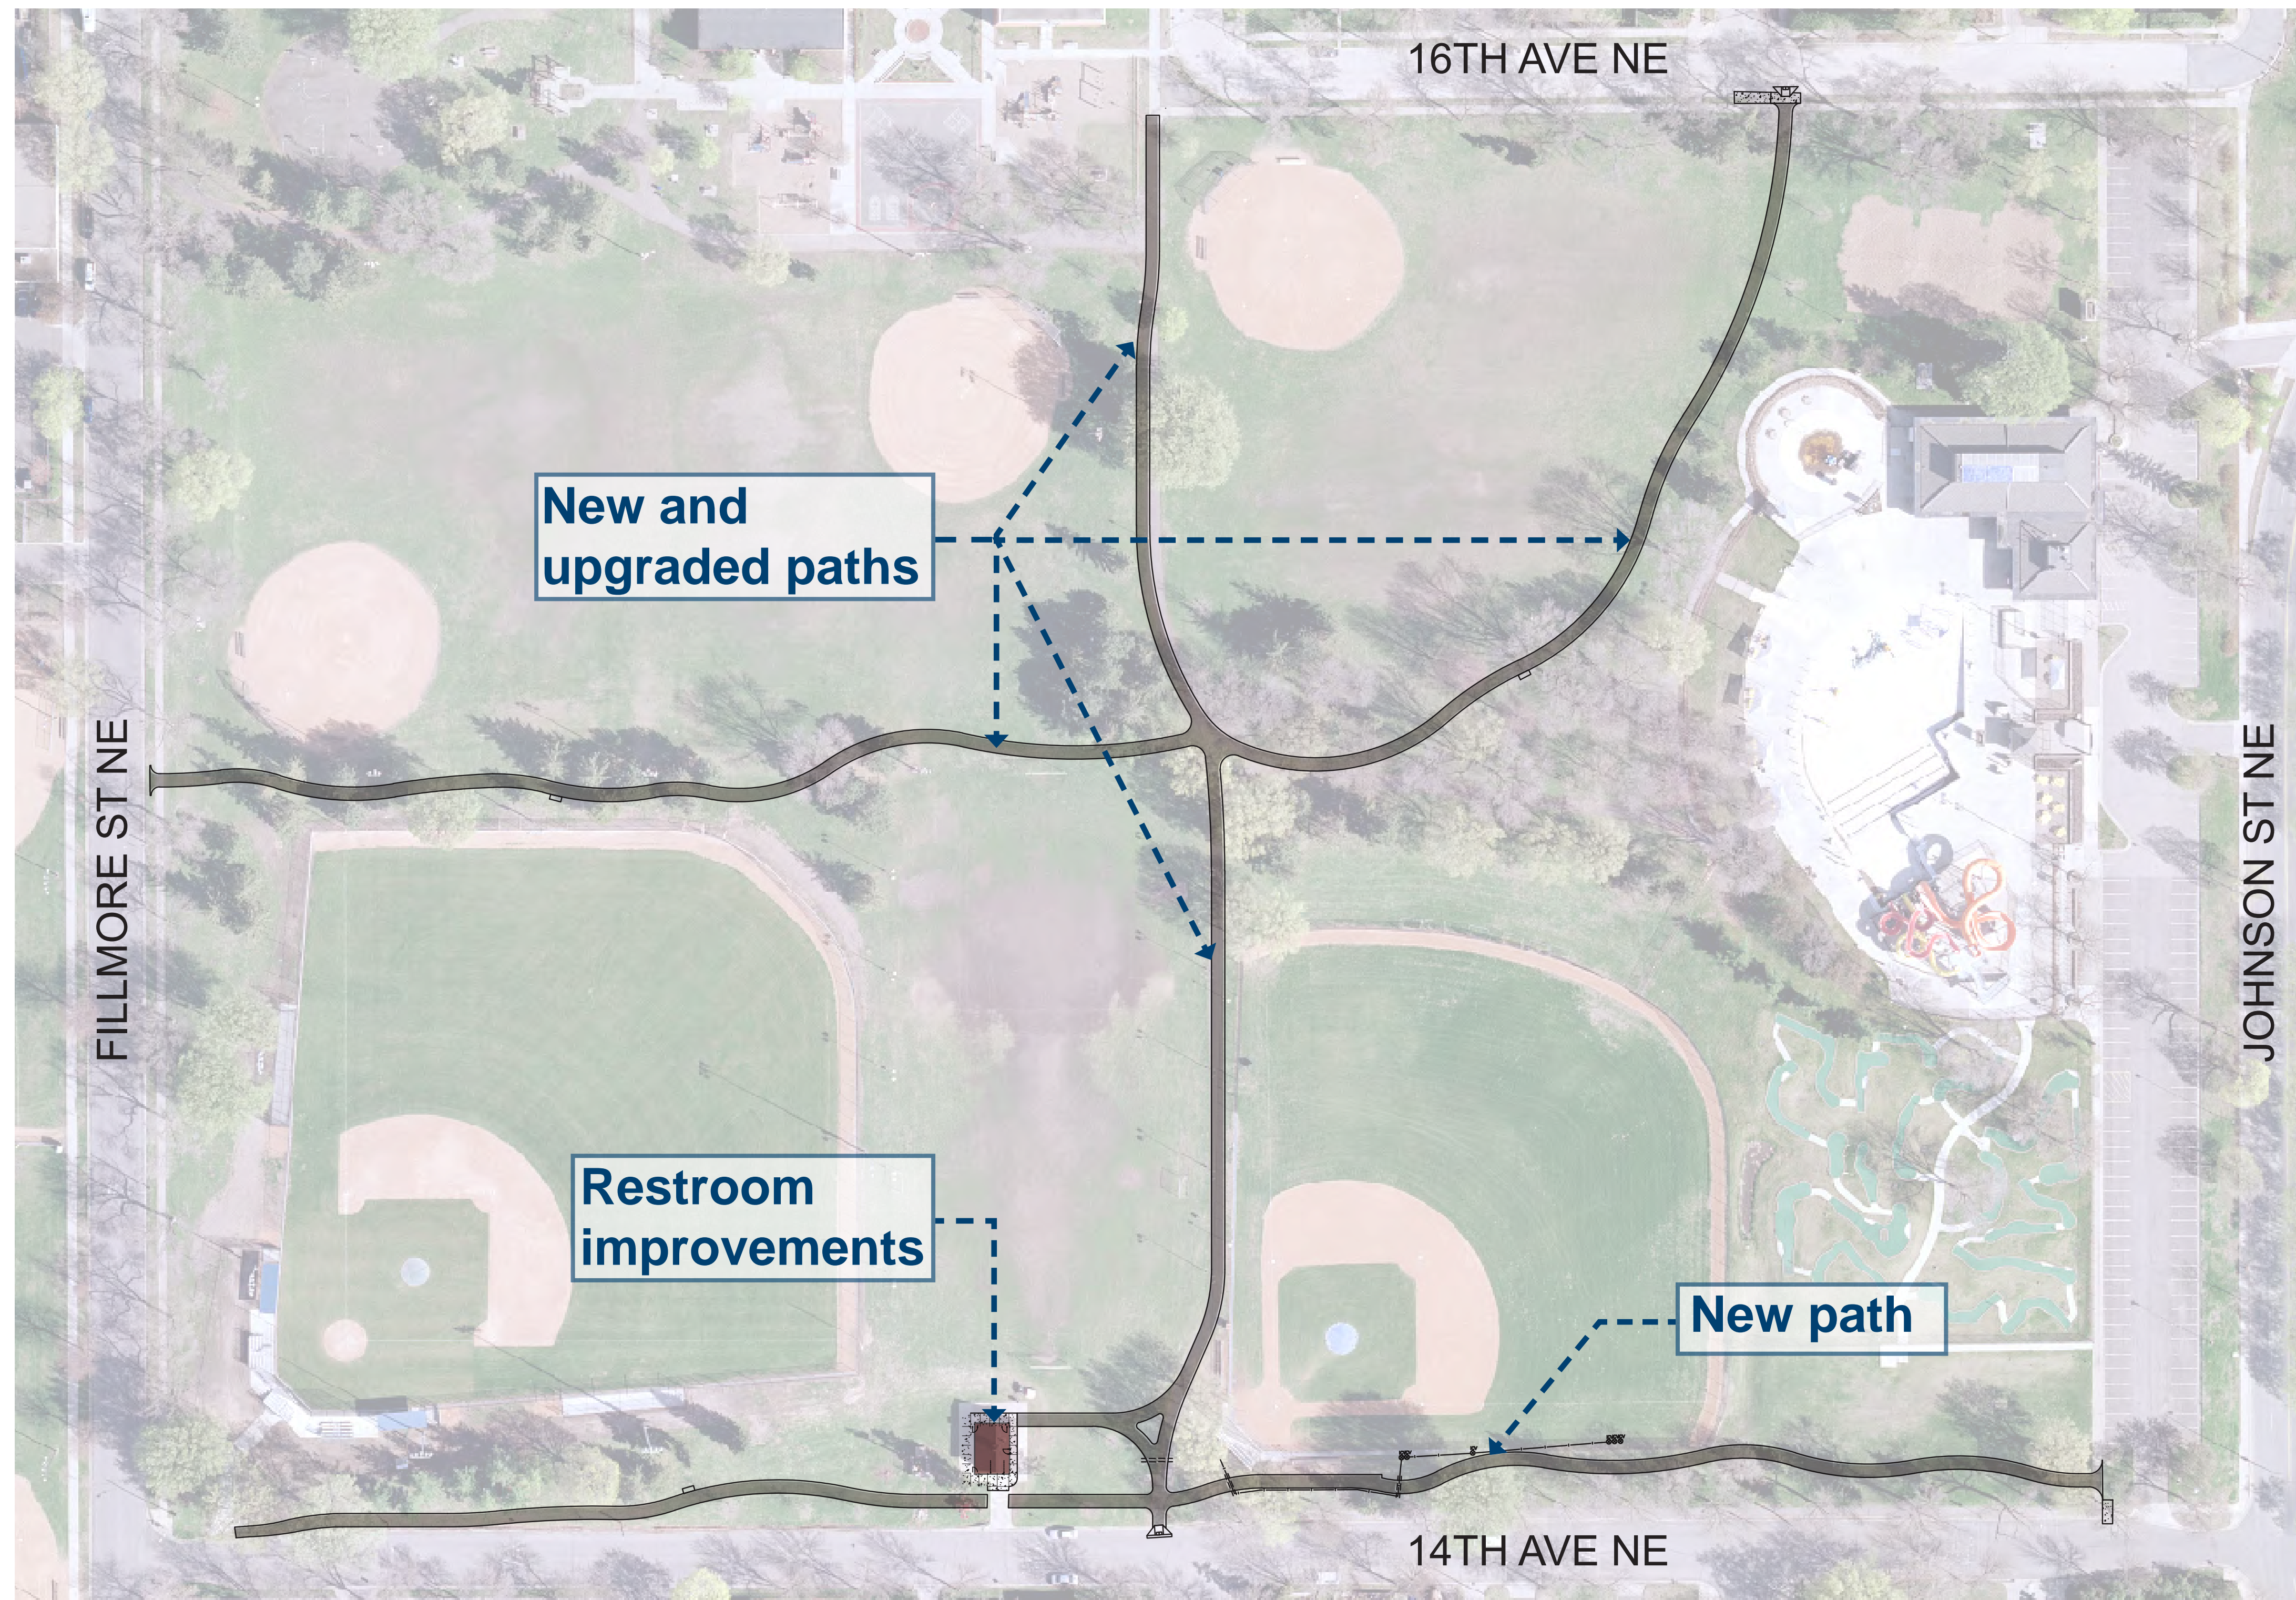

Northeast Athletic Field Park

Restroom Building and Path Improvements

Project Information

- Improved accessibility to public restrooms
- New plumbing fixtures and finishes in public restrooms
- New and upgraded paths to improve connections throughout the park
- New path along 14th Avenue to connect existing sidewalks
- New pathway lighting

For questions please call:
Design & Construction Department,
MPRB Planning Division
(612) 230-6472

Minneapolis
Park & Recreation Board