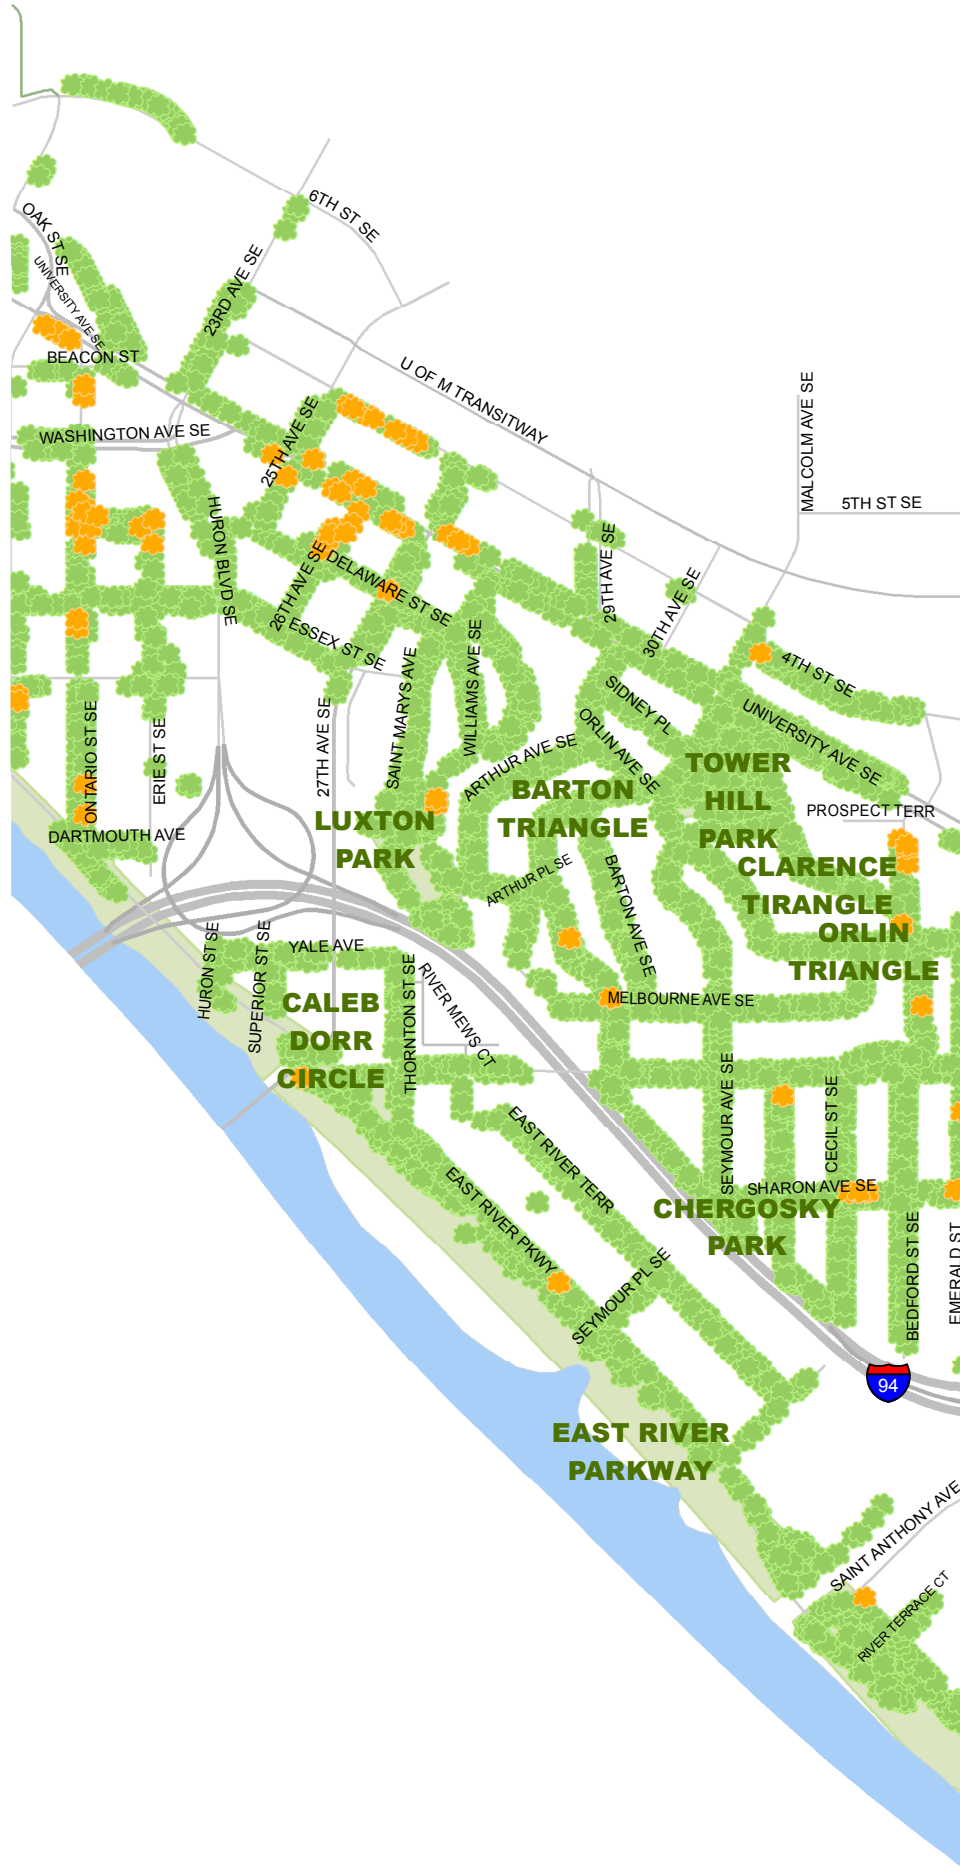

Prospect Park - East River Road

Legend

-  Public Ash
-  Other Public Trees

Minneapolis
Park & Recreation Board

"We Help Trees!"