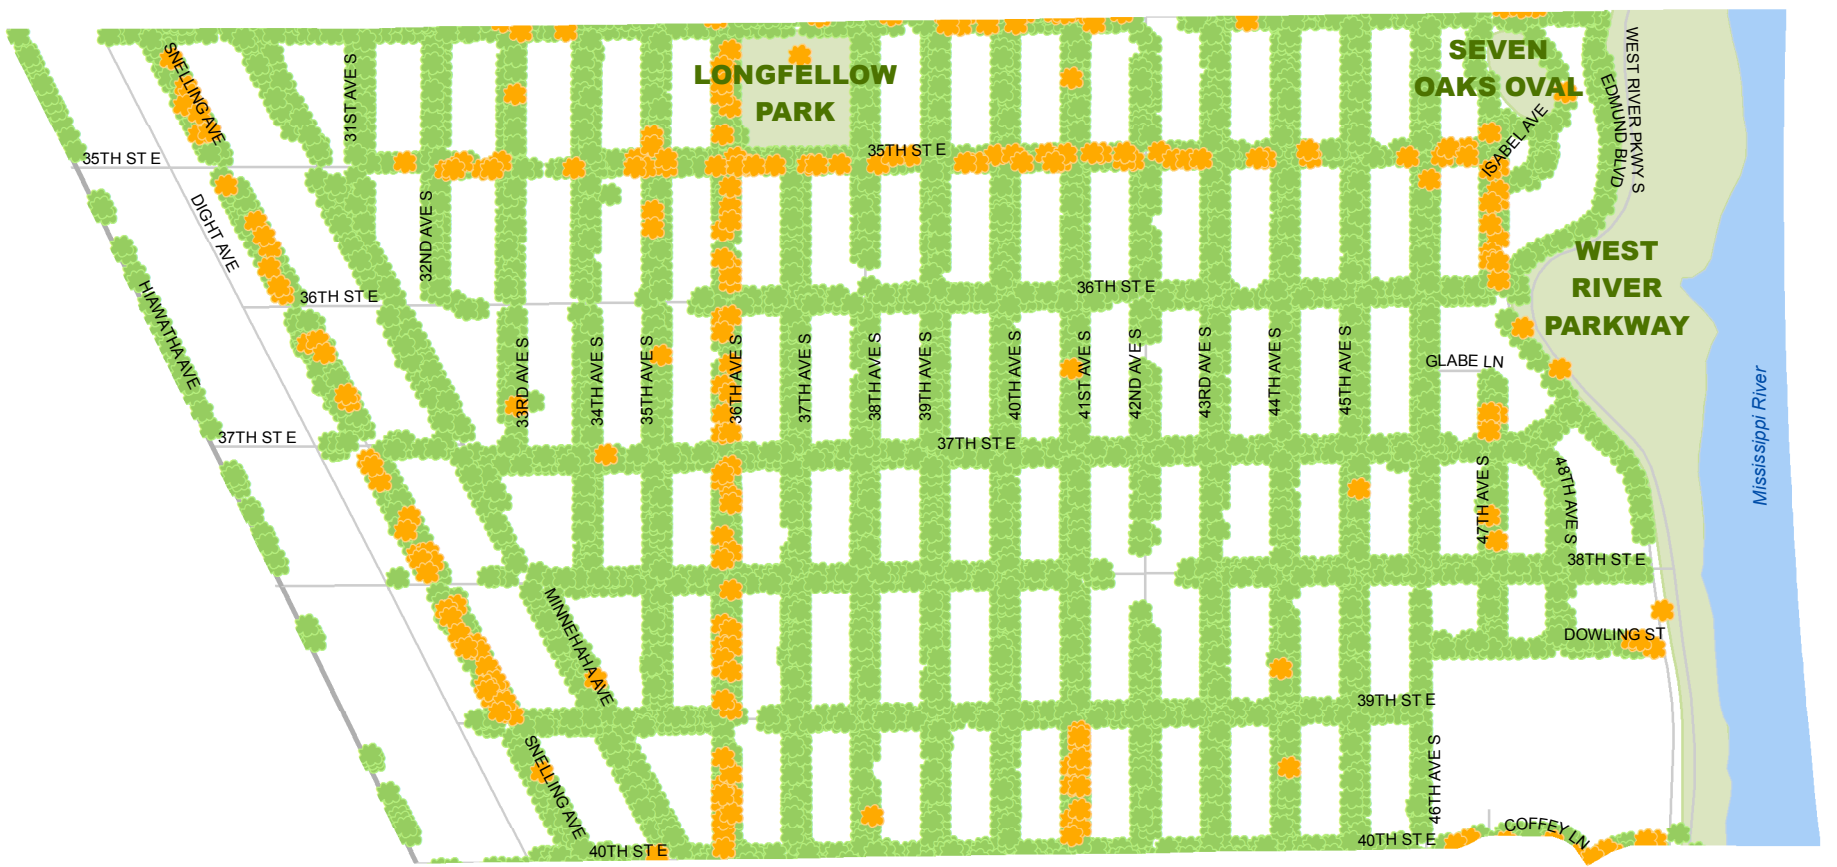

# Howe

**Legend**

-  Public Ash
-  Other Public Trees

**Minneapolis**  
Park & Recreation Board

**"We Help Trees!"**