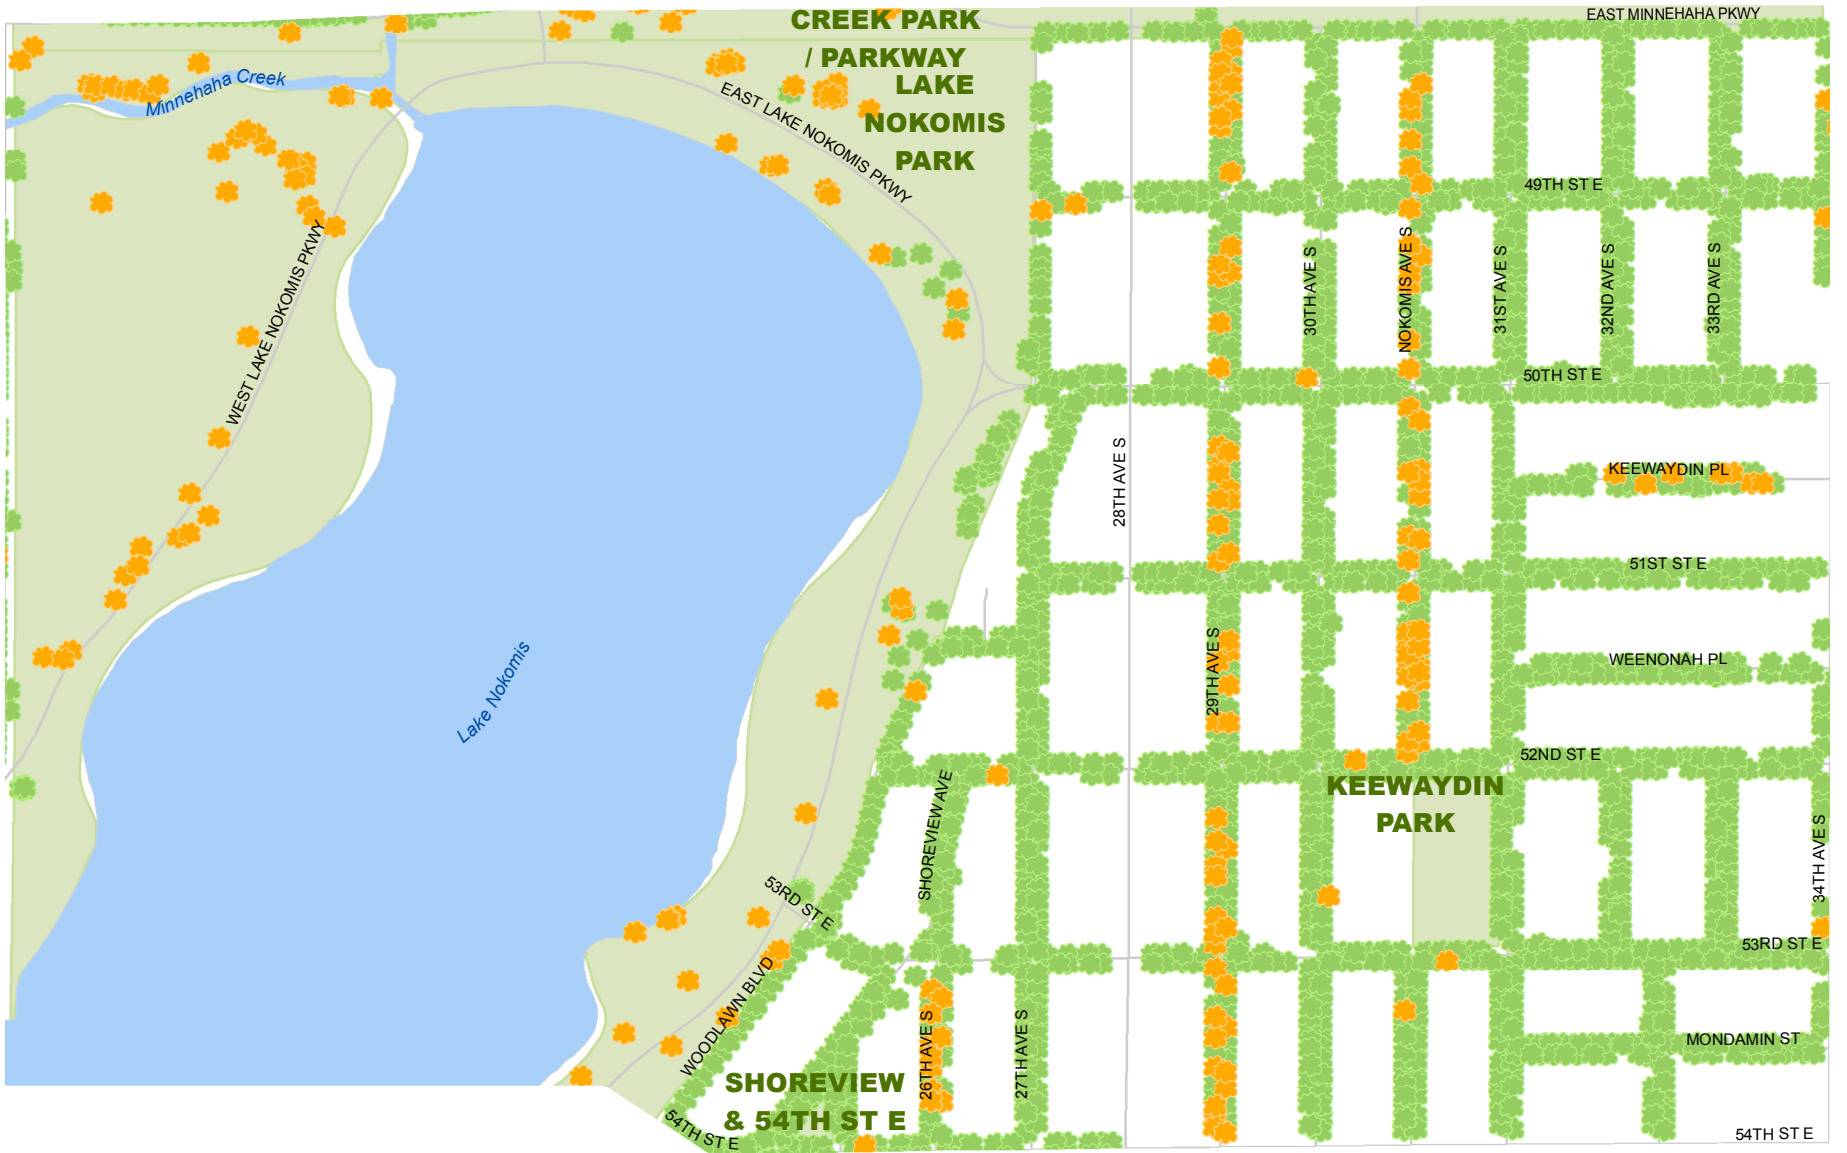

Keewaydin

Legend

-  Public Ash
-  Other Public Trees

Minneapolis
Park & Recreation Board

"We Help Trees!"