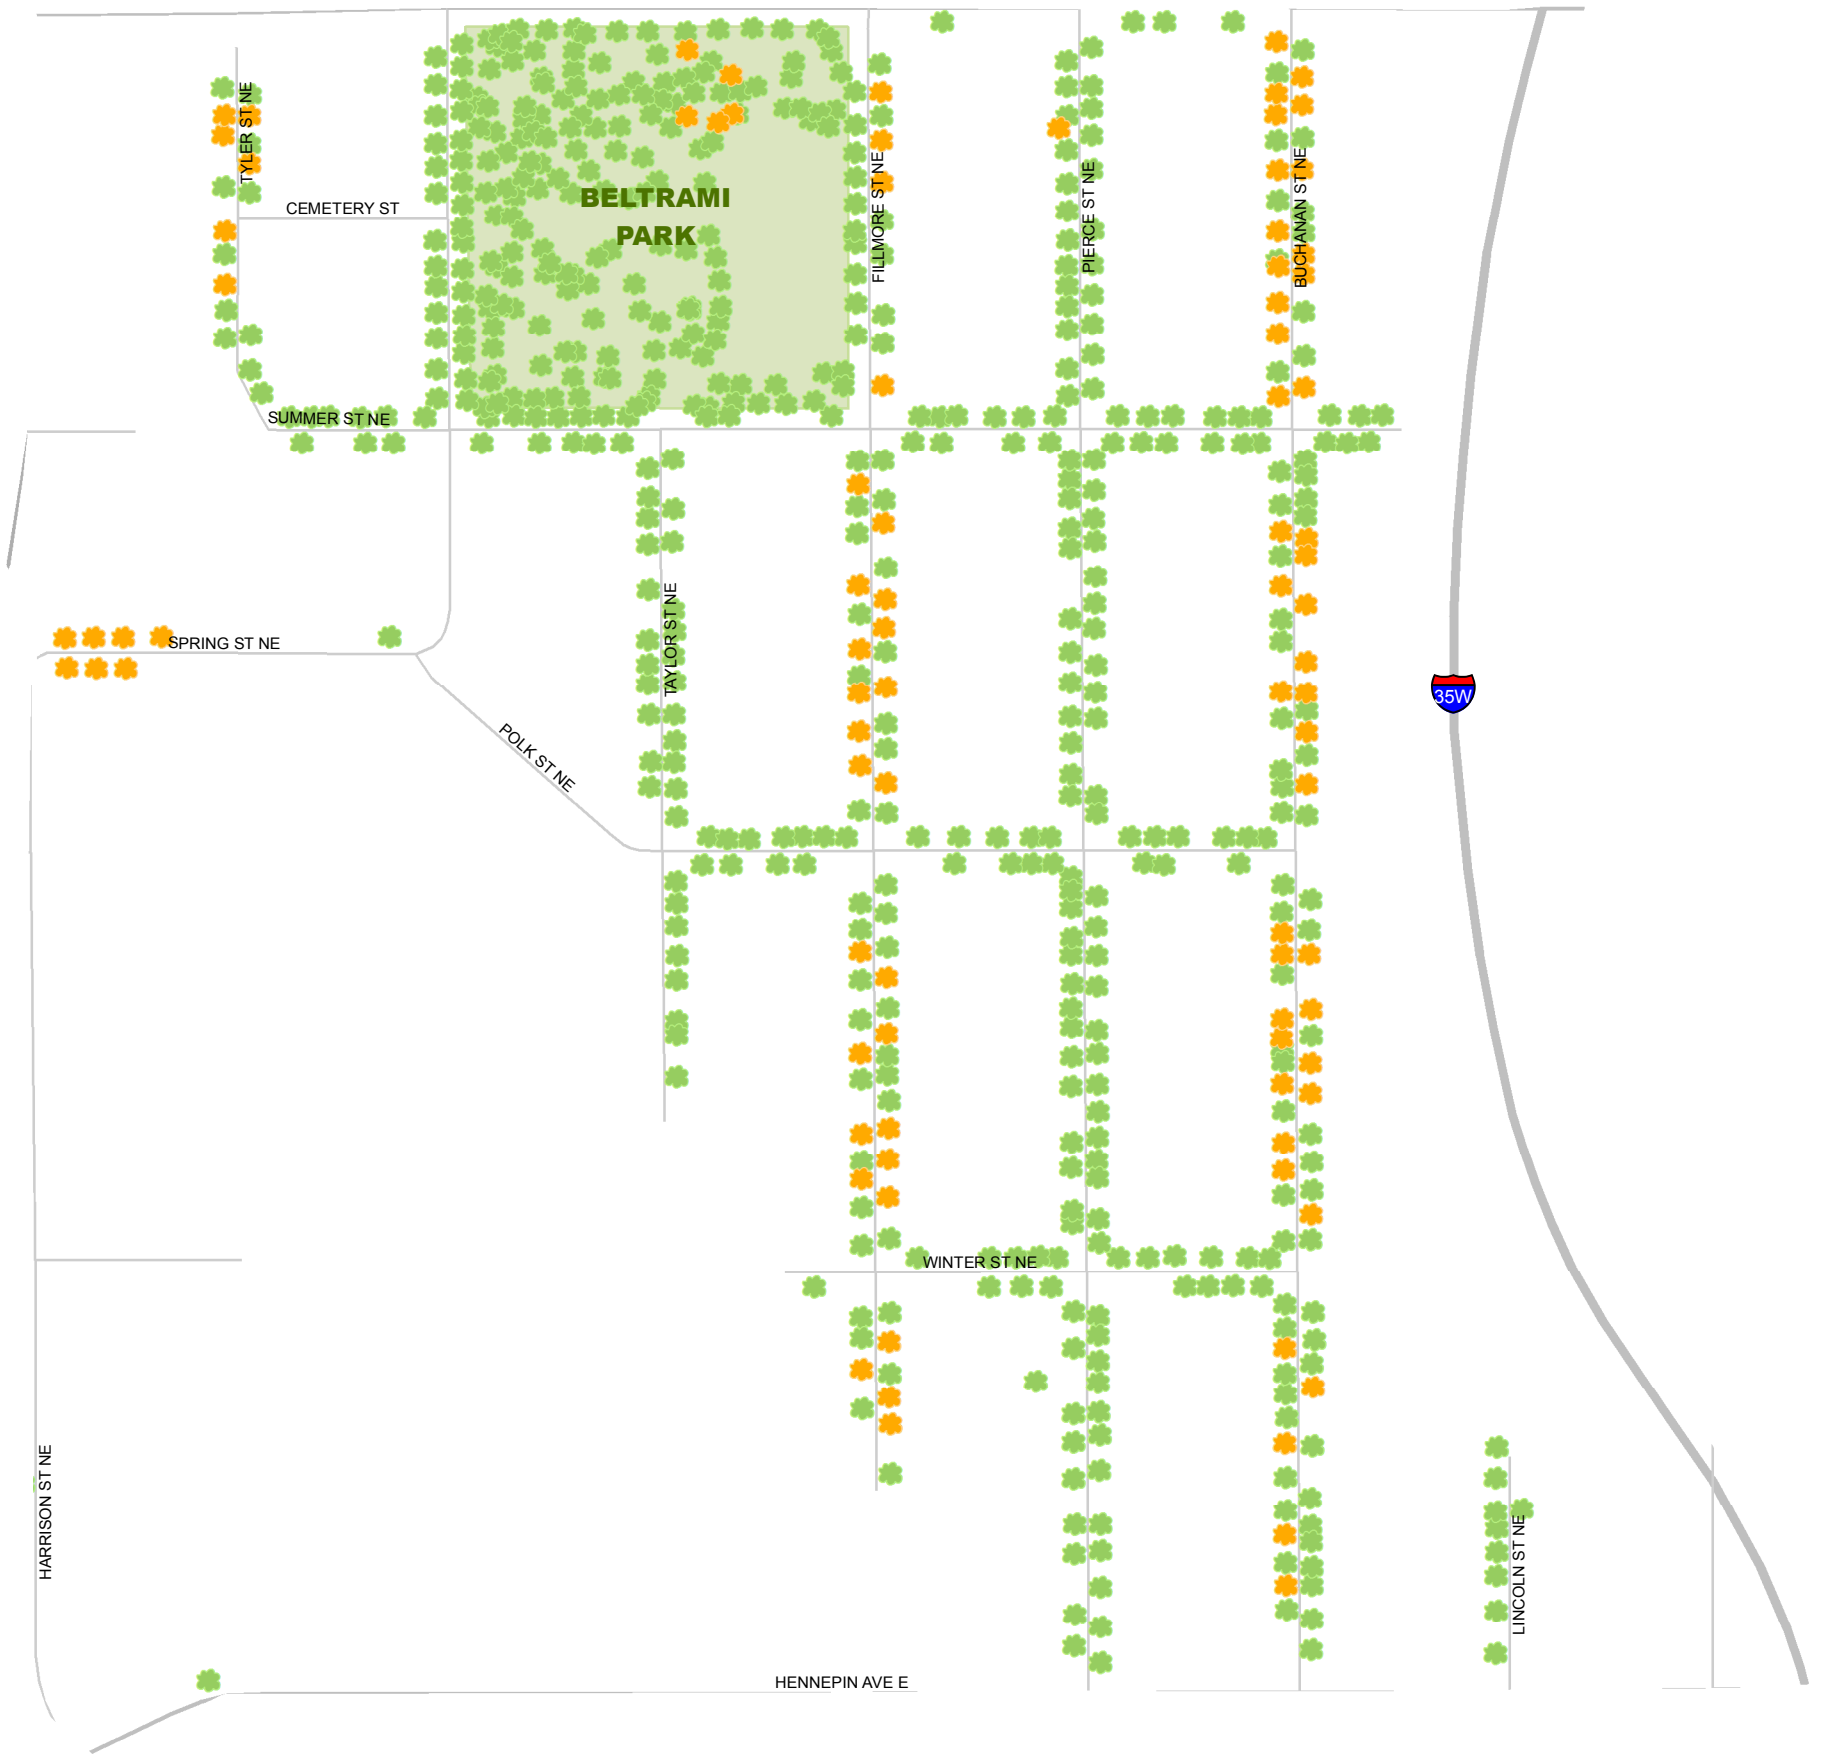

Beltrami

0 0.075 0.15 0.3 Miles

Legend

- Public Ash
- Other Public Trees

Minneapolis
Park & Recreation Board
"We Help Trees!"