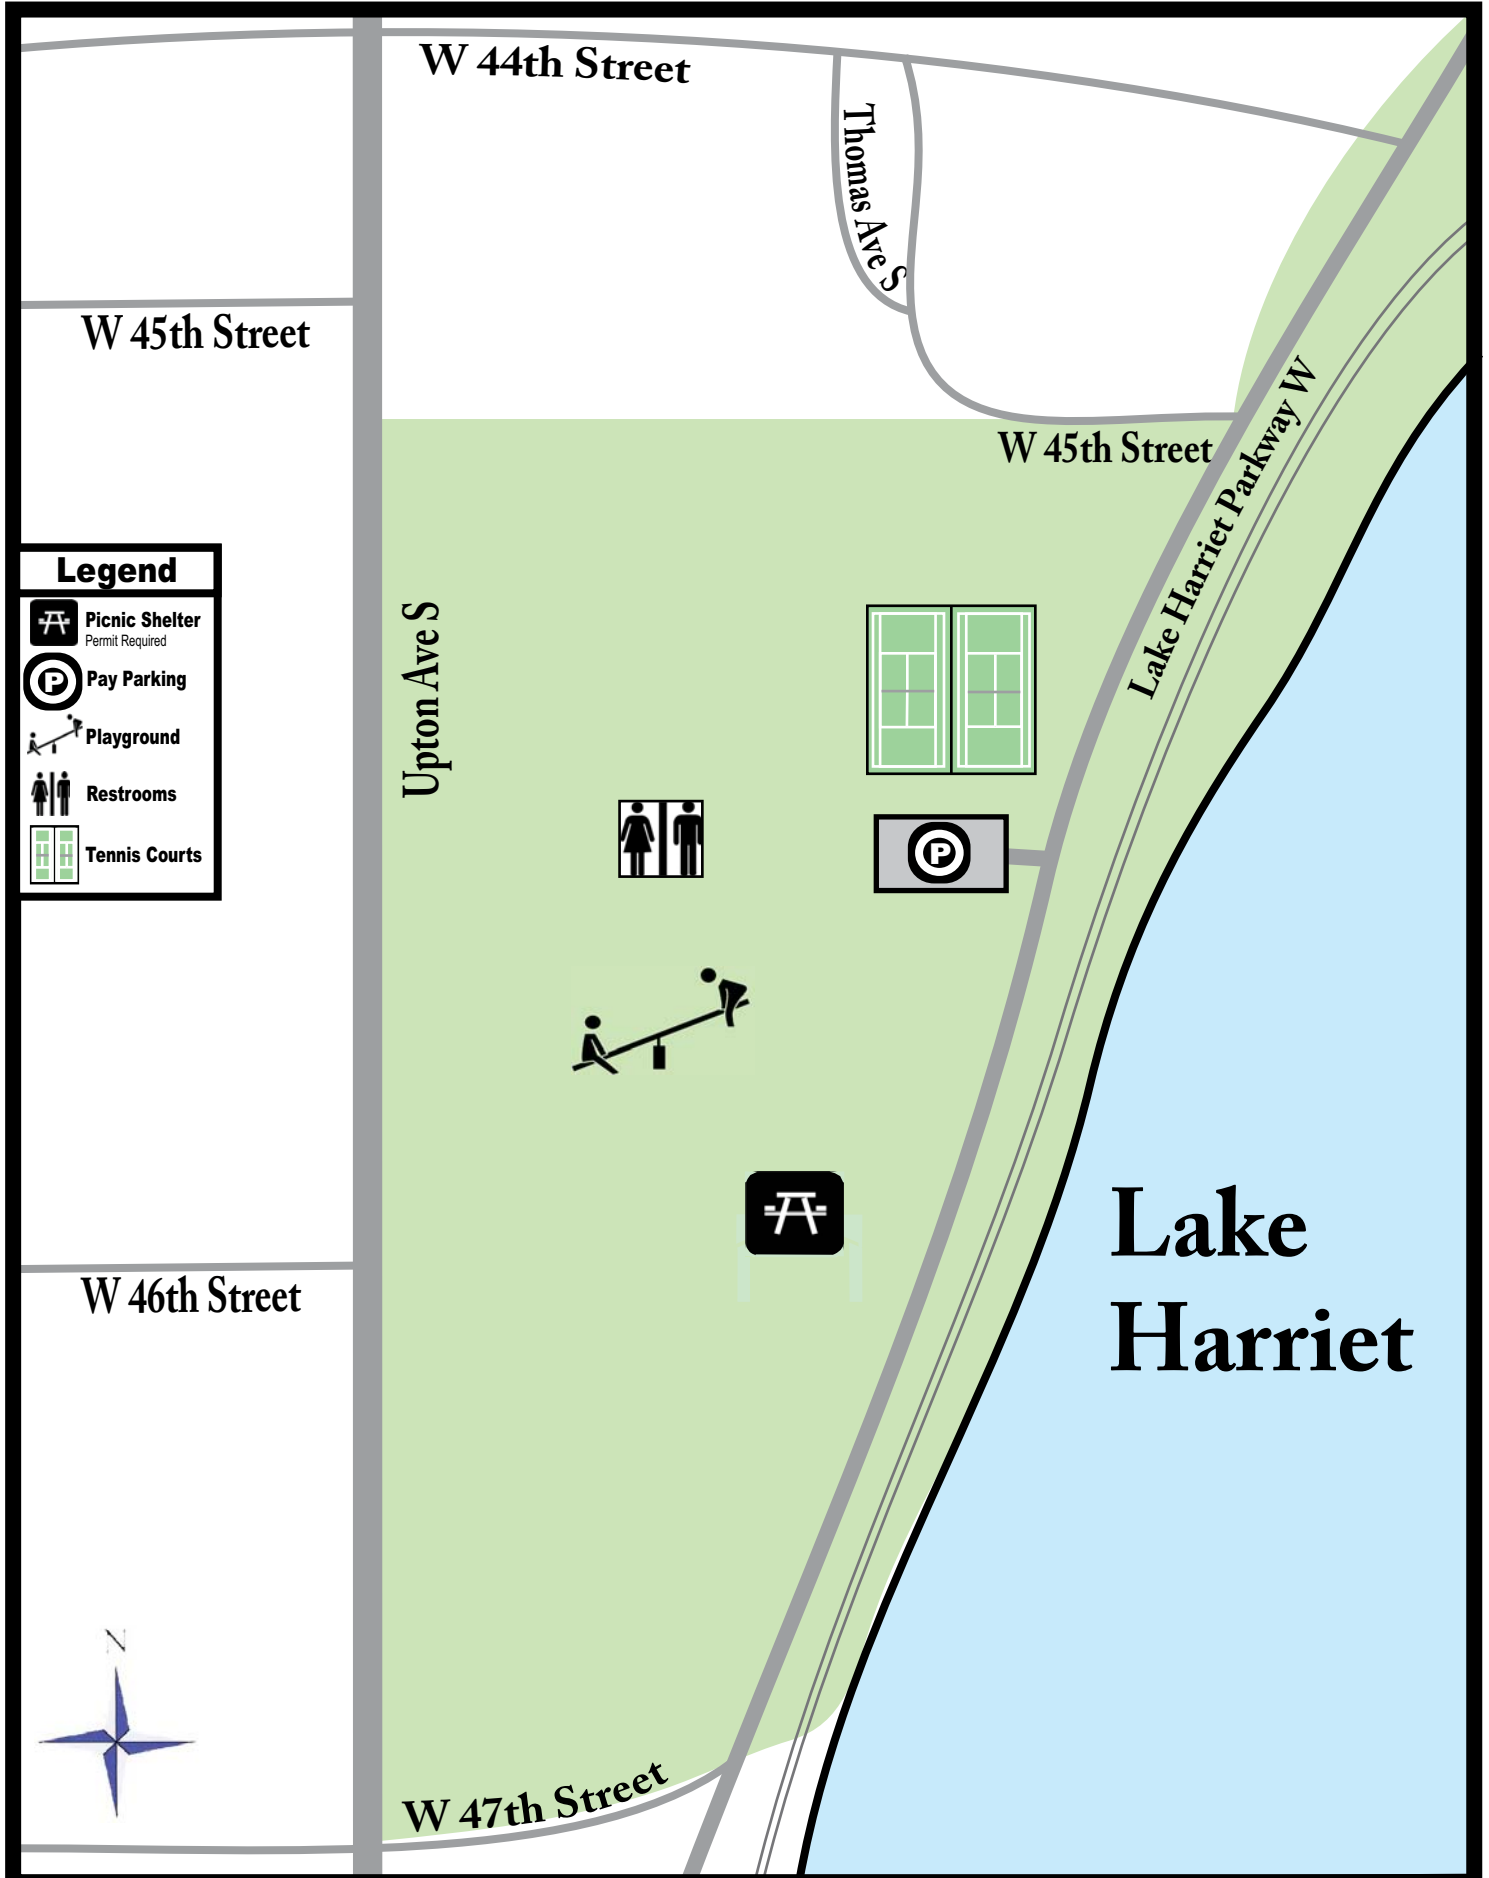

# Beards Plaisance

Group Picnic Facilities

[www.MinneapolisParks.org](http://www.MinneapolisParks.org)

W 45th Street

W 44th Street

Thomas Ave S

W 45th Street

Lake Harriet Parkway W

## Legend

 Picnic Shelter  
Permit Required

 Pay Parking

 Playground

 Restrooms

 Tennis Courts

Upton Ave S

Lake Harriet

W 46th Street

W 47th Street