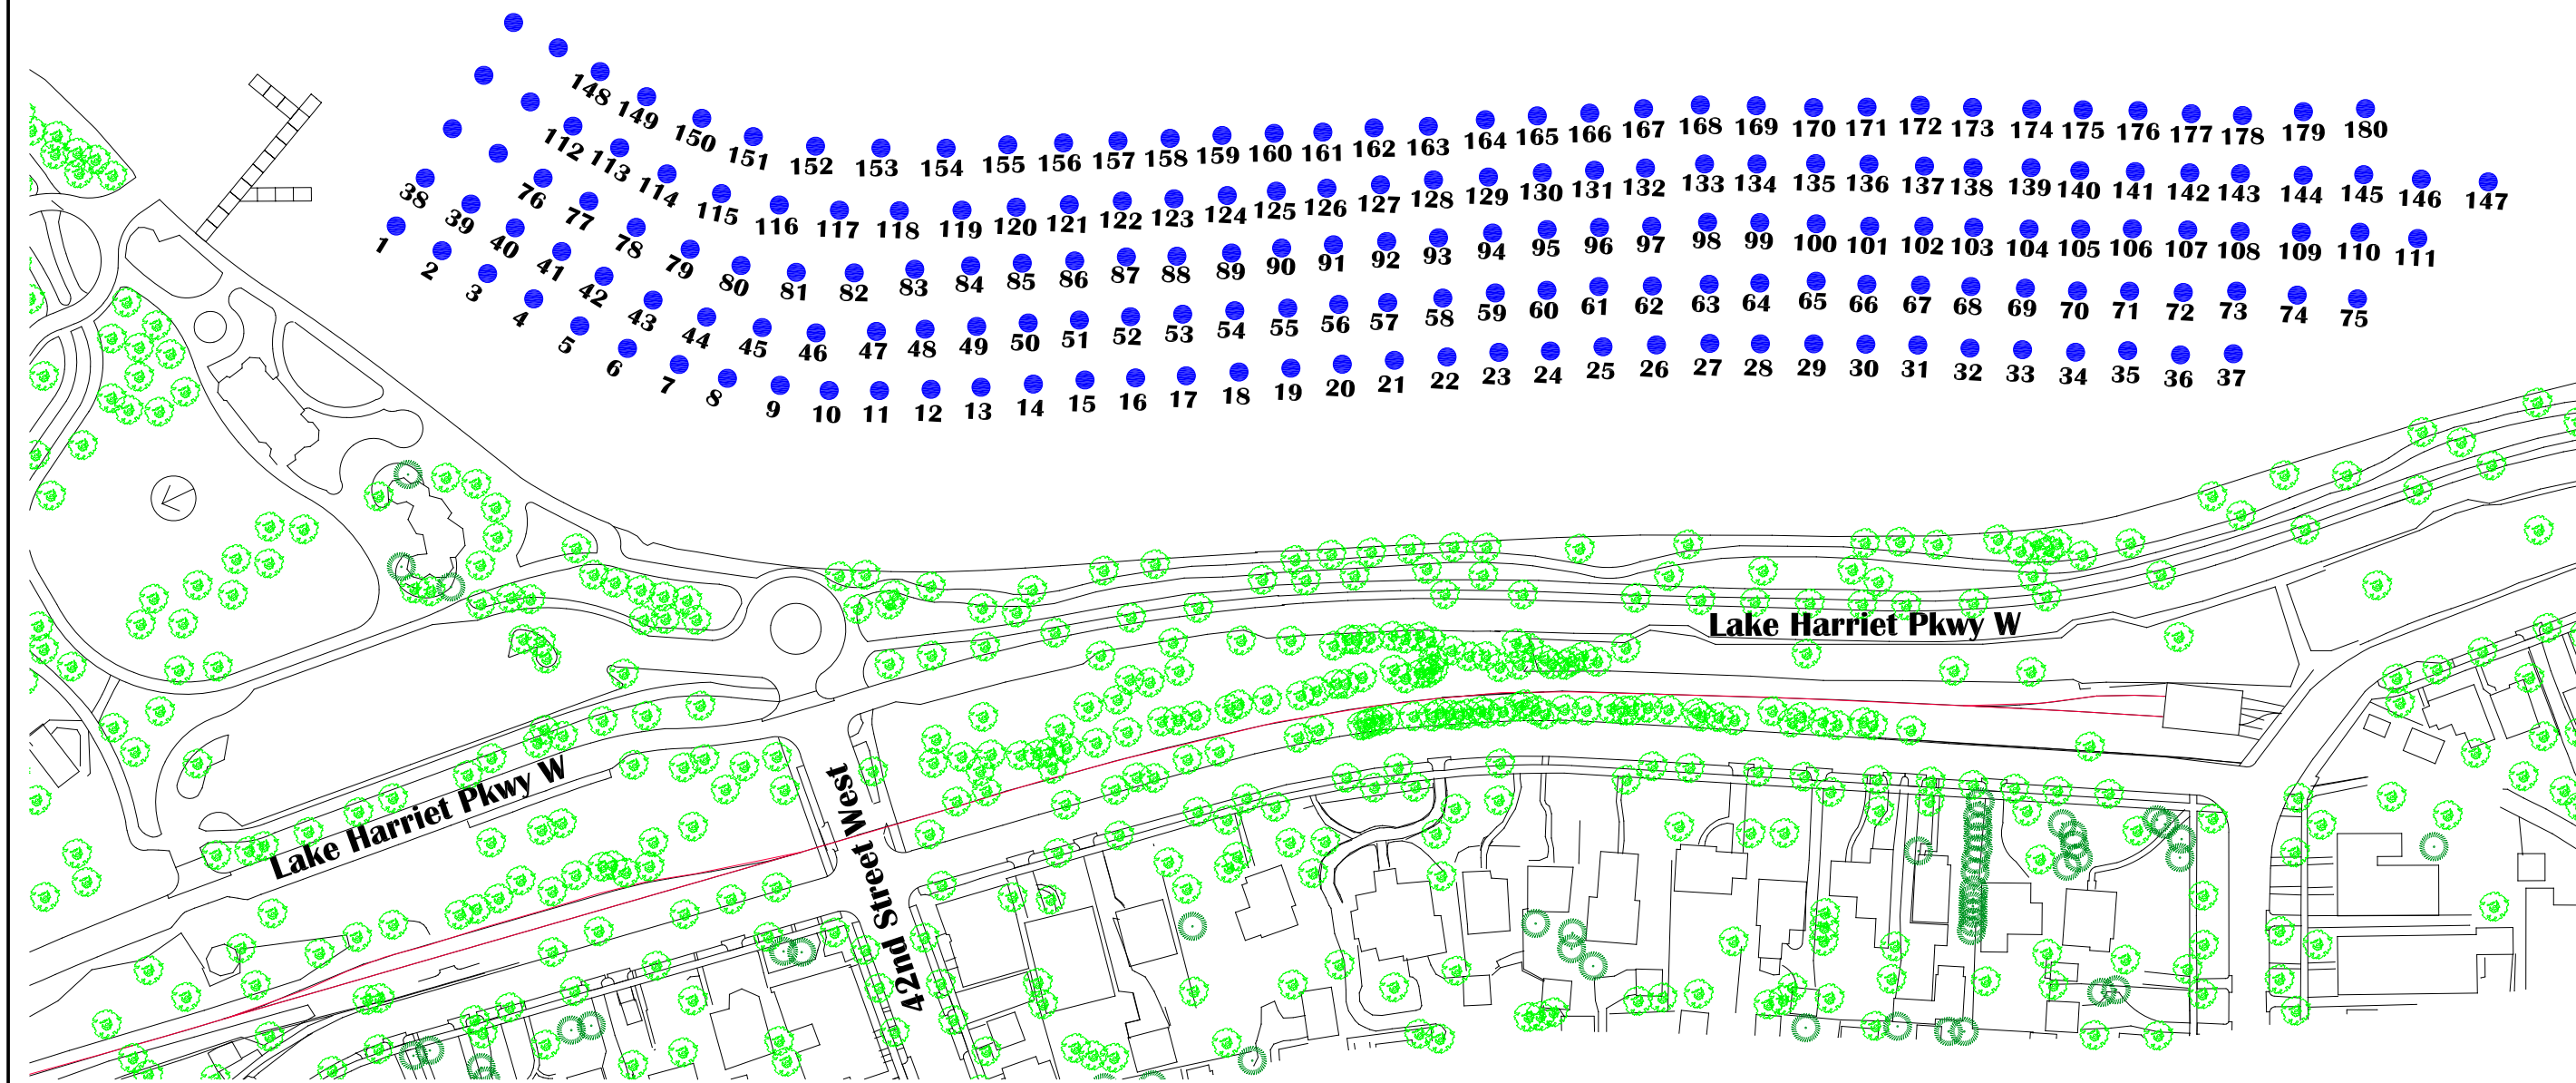

LAKE HARRIET

Lake Harriet Sailboat Buoy Location Map