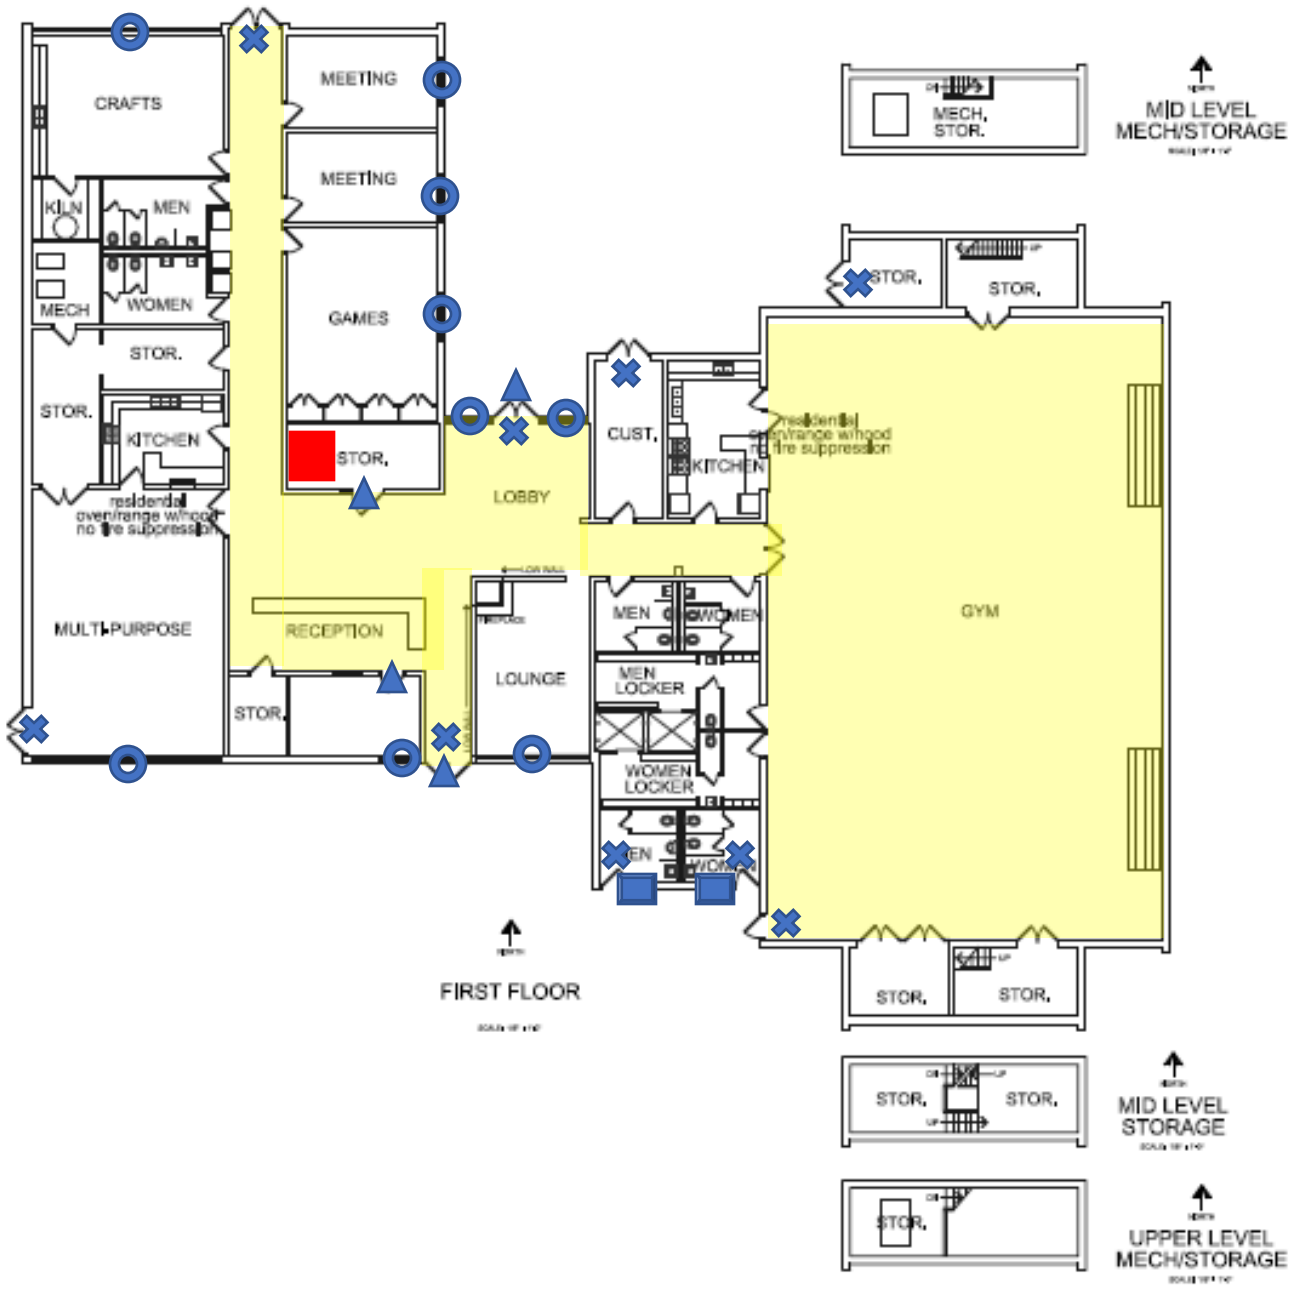

LAKE NOKOMIS COMMUNITY CENTER  
2401 MINNEHAHA PKWY S

EAST MINNEHAHA PKWY