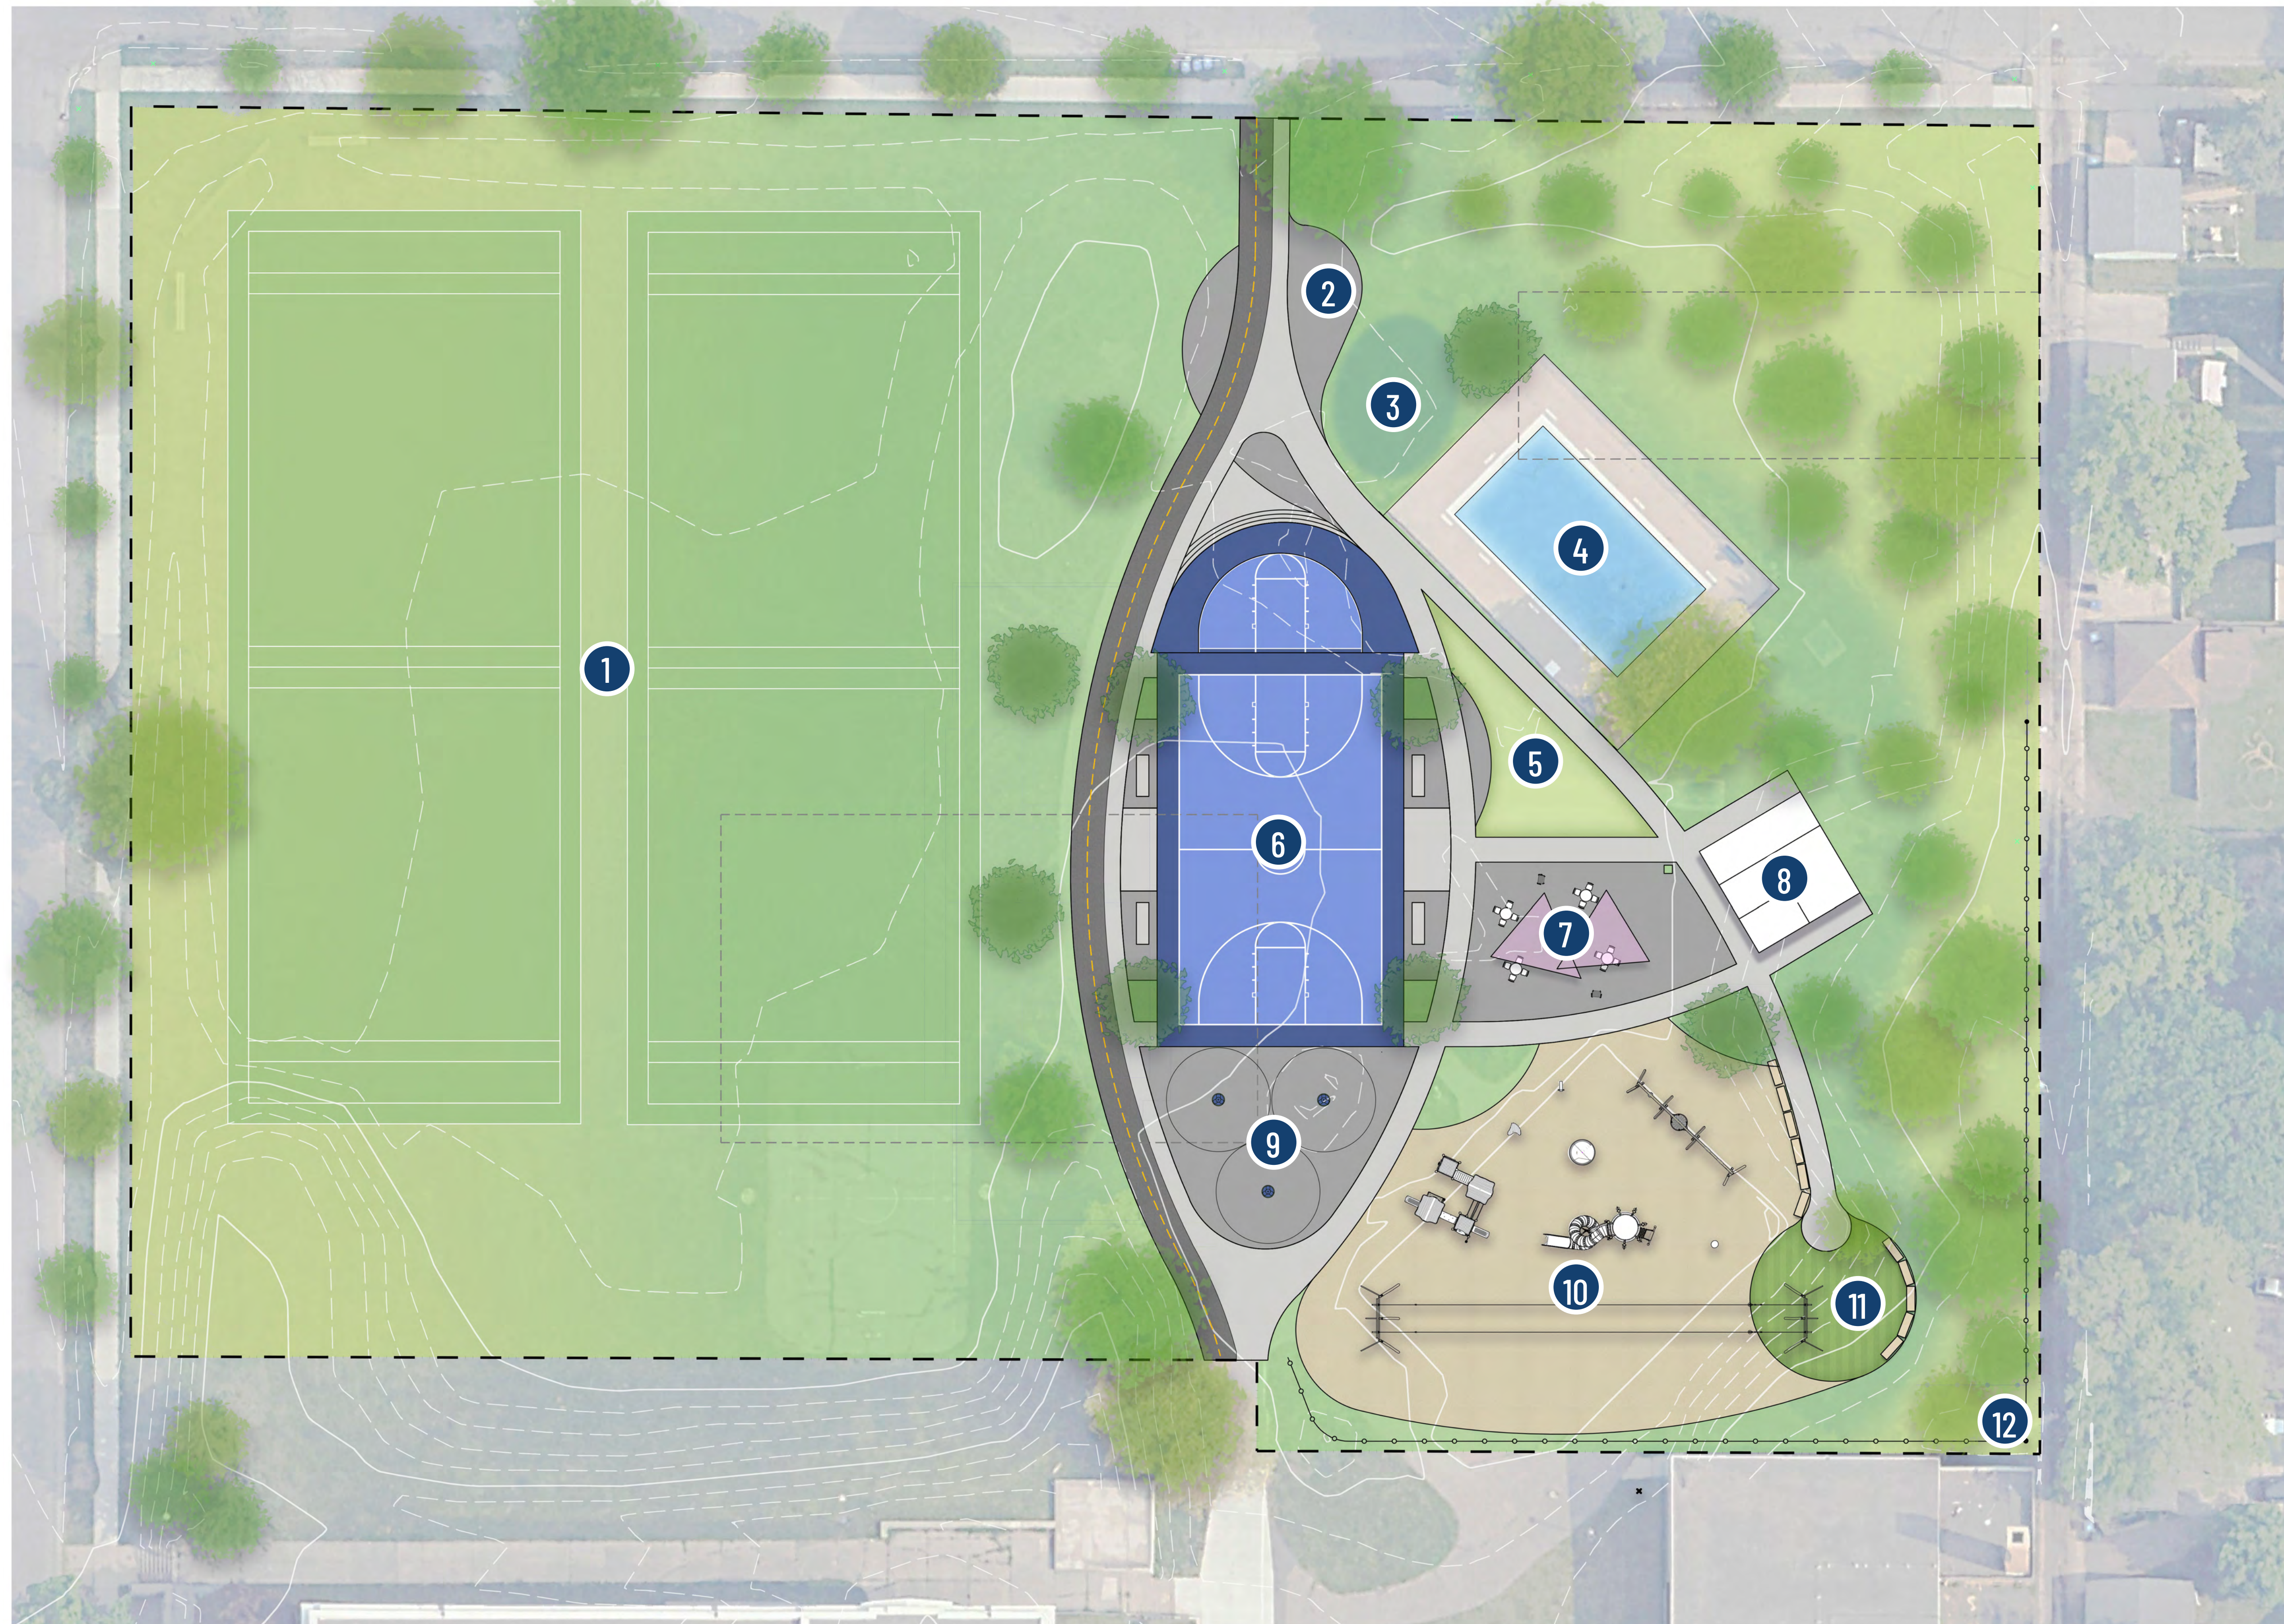

WILLARD PARK: CONCEPT 1 - TRADITIONAL

Minneapolis
Park & Recreation Board

LEGEND:

1. Multi-Use Fields
2. Skate Nodes
3. Stormwater Feature
4. Existing Wading Pool
5. Turf
6. Basketball Courts
7. Plaza
8. Restroom + Storage Building
9. Playground
10. Limestone Block Seating Area
11. Ornamental Fence

QUESTIONS, THOUGHTS, & IDEAS

Leave a note
with your
comments
here!

WILLARD PARK: CONCEPT 1 - TRADITIONAL

Minneapolis
Park & Recreation Board

Conceptual Rendering

Play

WHAT DO YOU THINK OF THIS CONCEPT? WHAT DO YOU LIKE, WHAT WOULD YOU CHANGE?

LEGEND:

1. Multi-Use Fields
2. Skate Nodes
3. Stormwater Feature
4. Existing Wading Pool
5. Turf
6. Basketball Courts
7. Plaza with Shade Sails
8. Restroom + Storage Building
9. Dropshot Basketball
10. Playground
11. Artificial Turf + Limestone Block Seating Area
12. Ornamental Fence

LEGEND:

1. Multi-Use Fields
2. Skate Nodes
3. Stormwater Feature
4. Existing Wading Pool
5. Turf
6. Basketball Courts
7. Artificial Turf
8. Plaza
9. Restroom + Storage Building
10. Playground
11. Ornamental Fence