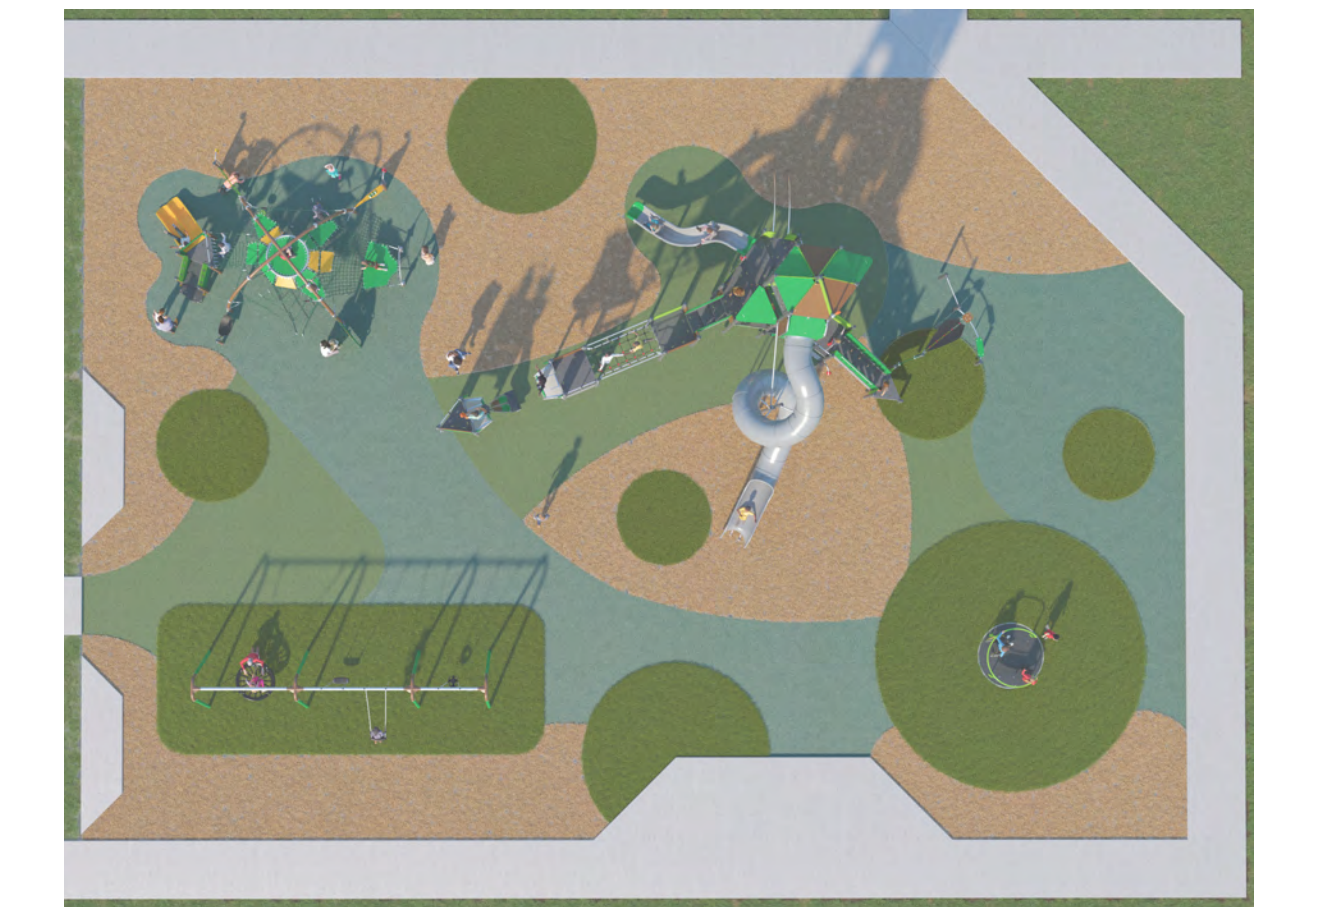

LEGEND:

1. Multi-Use Fields
2. Skate Nodes
3. Stormwater Feature
4. Existing Wading Pool
5. Turf
6. Basketball Courts
7. Plaza with Shade Sails
8. Restroom + Storage Building
9. Dropshot Basketball
10. Playground
11. Artificial Turf + Limestone Block Seating Area
12. Ornamental Fence

LEGEND:

1. Multi-Use Fields
2. Skate Nodes
3. Stormwater Feature
4. Existing Wading Pool
5. Turf
6. Basketball Courts
7. Artificial Turf
8. Plaza
9. Restroom + Storage Building
10. Playground
11. Ornamental Fence

QUESTIONS, THOUGHTS, & IDEAS

Leave a note
with your
comments
here!

WILLARD PARK: CONCEPT 3 - MODERN

Minneapolis
Park & Recreation Board

Conceptual Rendering

Play

WHAT DO YOU THINK OF THIS CONCEPT? WHAT DO YOU LIKE, WHAT WOULD YOU CHANGE?