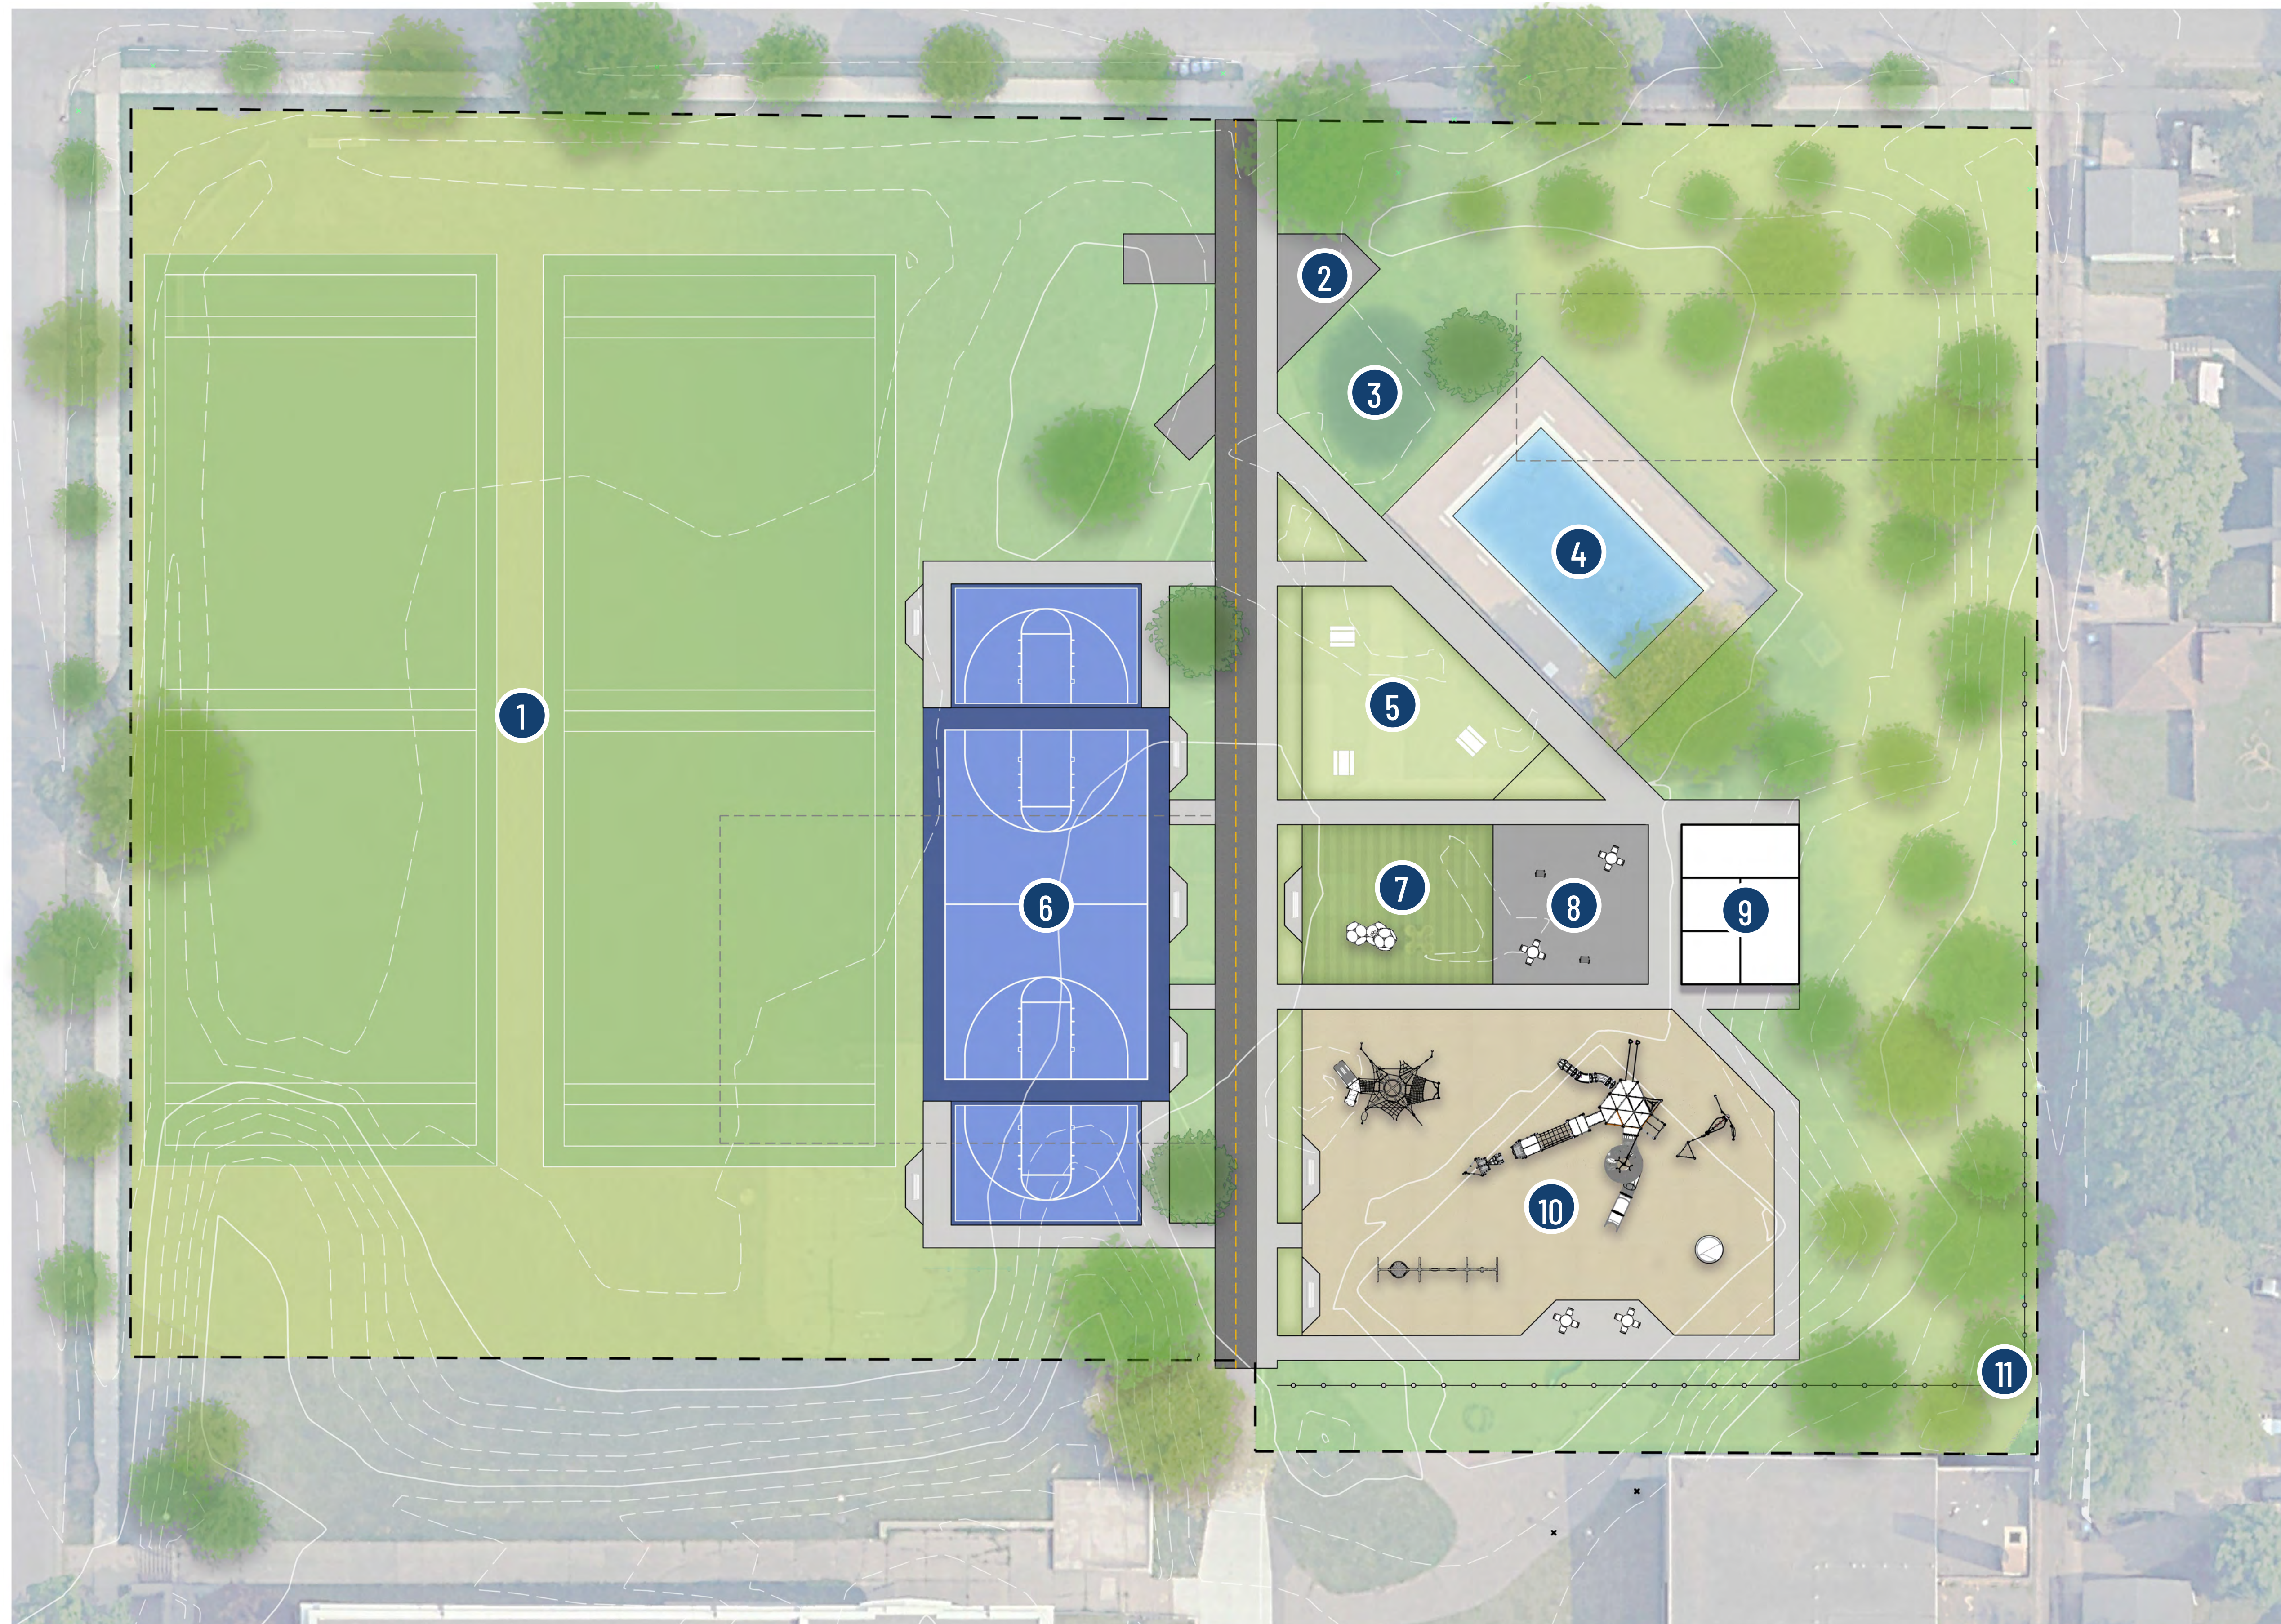

LEGEND:

1. Multi-Use Fields
2. Skate Nodes
3. Stormwater Feature
4. Existing Wading Pool
5. Turf
6. Basketball Courts
7. Plaza with Shade Sails
8. Restroom + Storage Building
9. Dropshot Basketball
10. Playground
11. Artificial Turf + Limestone Block Seating Area
12. Ornamental Fence

Leave a note
with your
comments
here!

WHAT DO YOU THINK OF THE PLAY EQUIPMENT SHOWN IN THIS CONCEPT?

Leave a note
with your
comments
here!

WILLARD PARK: CONCEPT 3 - MODERN

Minneapolis
Park & Recreation Board

LEGEND:

1. Multi-Use Fields
2. Skate Nodes
3. Stormwater Feature
4. Existing Wading Pool
5. Turf
6. Basketball Courts
7. Artificial Turf
8. Plaza
9. Restroom + Storage Building
10. Playground
11. Ornamental Fence

QUESTIONS, THOUGHTS, & IDEAS

Leave a note
with your
comments
here!

WILLARD PARK: CONCEPT 3 - MODERN

Minneapolis
Park & Recreation Board

Conceptual Rendering

Play

WHAT DO YOU THINK OF THIS CONCEPT? WHAT DO YOU LIKE, WHAT WOULD YOU CHANGE?