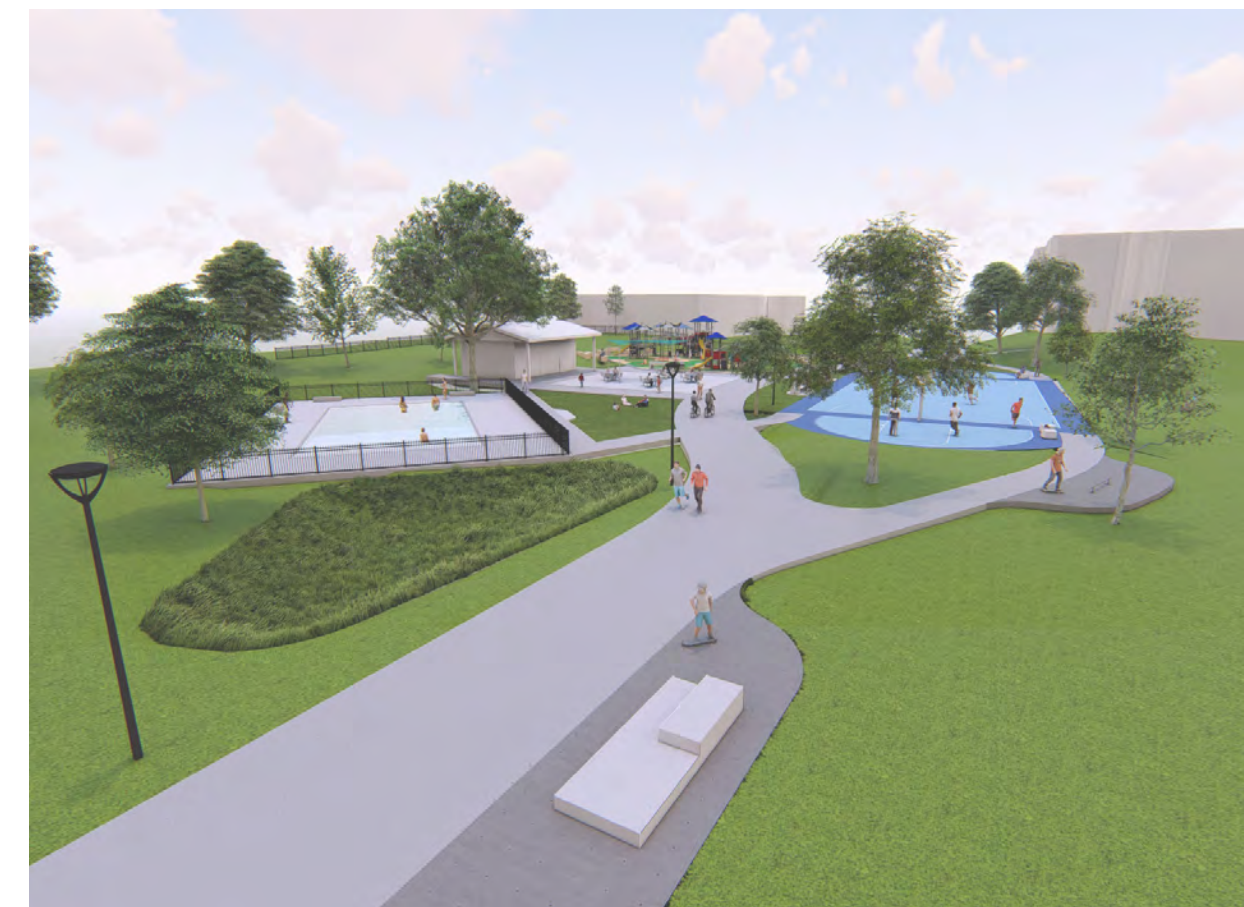

WILLARD PARK: CONCEPT 1 - TRADITIONAL

Minneapolis
Park & Recreation Board

LEGEND:

1. Multi-Use Fields
2. Skate Nodes
3. Stormwater Feature
4. Existing Wading Pool
5. Turf
6. Basketball Courts
7. Plaza
8. Restroom + Storage Building
9. Playground
10. Limestone Block Seating Area
11. Ornamental Fence

QUESTIONS, THOUGHTS, & IDEAS

Leave a note
with your
comments
here!

WILLARD PARK: CONCEPT 1 - TRADITIONAL

Minneapolis
Park & Recreation Board

Conceptual Rendering

Play

WHAT DO YOU THINK OF THIS CONCEPT? WHAT DO YOU LIKE, WHAT WOULD YOU CHANGE?

LEGEND:

1. Multi-Use Fields
2. Skate Nodes
3. Stormwater Feature
4. Existing Wading Pool
5. Turf
6. Basketball Courts
7. Plaza with Shade Sails
8. Restroom + Storage Building
9. Dropshot Basketball
10. Playground
11. Artificial Turf + Limestone Block Seating Area
12. Ornamental Fence

LEGEND:

1. Multi-Use Fields
2. Skate Nodes
3. Stormwater Feature
4. Existing Wading Pool
5. Turf
6. Basketball Courts
7. Artificial Turf
8. Plaza
9. Restroom + Storage Building
10. Playground
11. Ornamental Fence