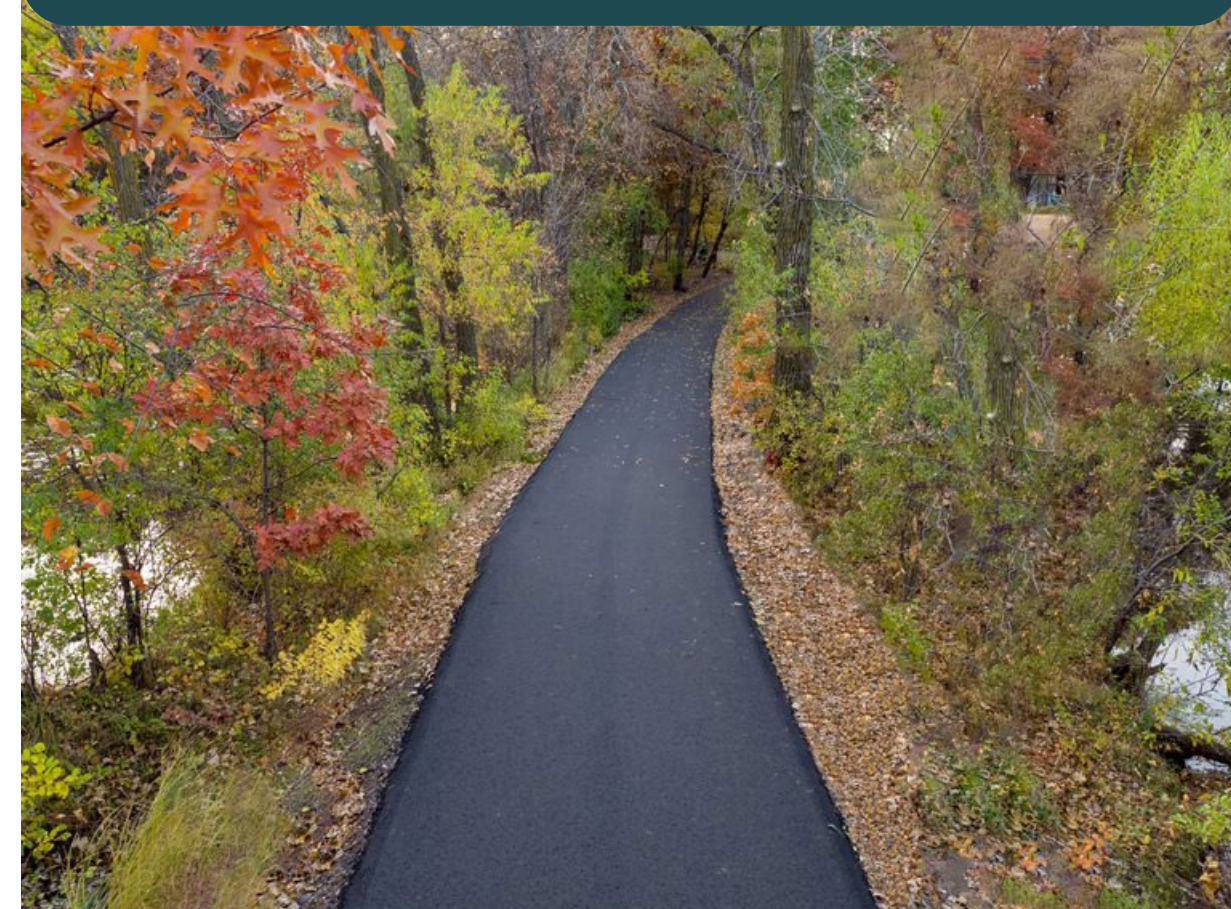

TRAIL RESURFACING

Leave a Comment

Leave a note with your feedback here!