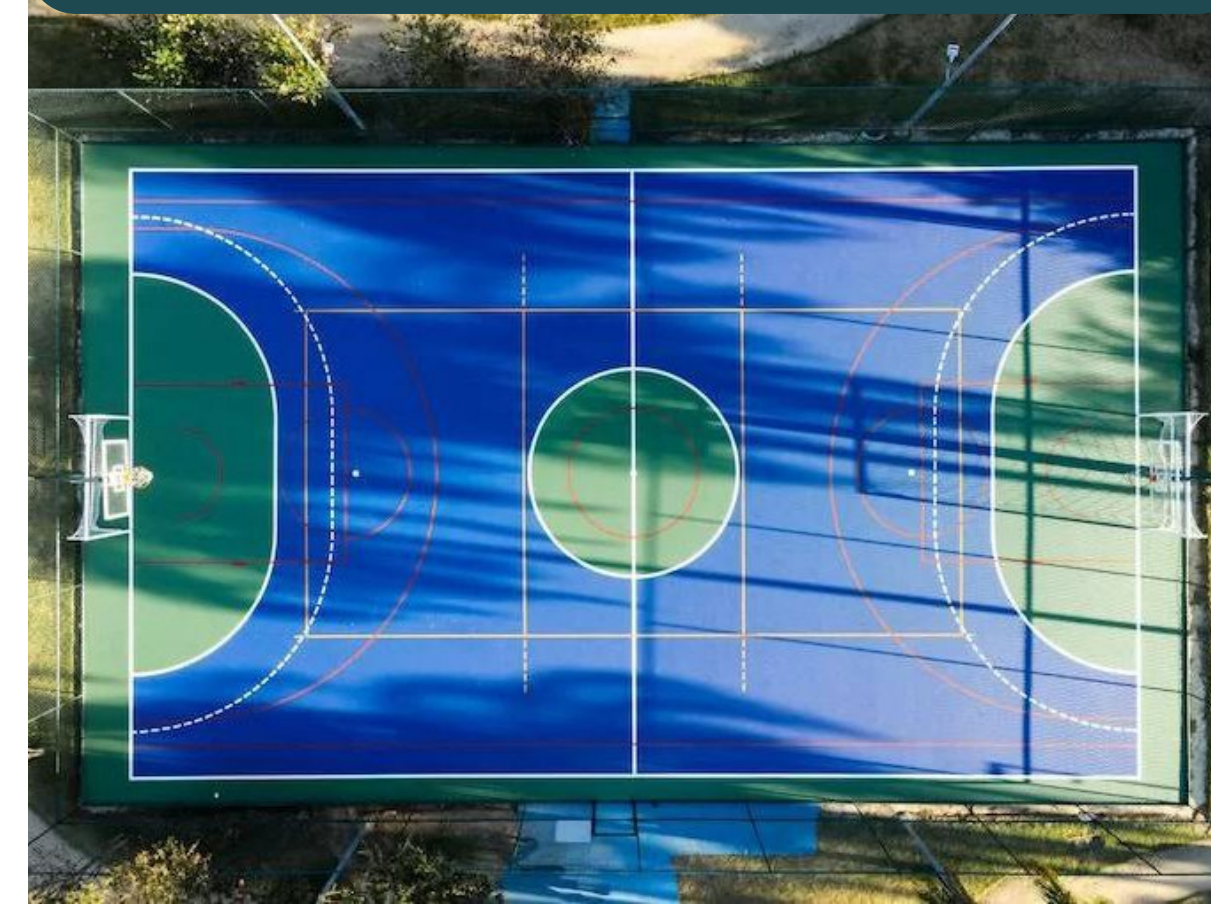

Leave a Comment

Leave a note with your feedback here!

FIGURE 1: PROPOSED PLAYGROUND ZOOM-IN

- LEGEND**
- 1 Premier Softball Field
 - 2 Field Lighting
 - 3 Scoreboard
 - 4 Bullpen / Batting Cage
 - 5 Dugouts
 - 6 Bleachers
 - 7 Storage Shed / Concessions
 - 8 Drinking Fountain
 - 9 Portable Restroom
 - 10 Repaved Asphalt Trail
 - 11 JV Softball Field
 - 12 Picnic Area with Shelter and Tables
 - 13 Nature Play Area with Log Steppers, Boulders, Picnic Tables, and Carved Wood Creatures
 - 14 Two-Seat Swing
 - 15 Reoriented Asphalt Trail
 - 16 Seating Area with Shade Sails and Tables
 - 17 Remove Existing Portable Restroom Location
 - 18 Relocated Portable Restroom Location
 - 19 New Sport Courts (Half-court Basketball, Basketball/Futsal Multi-sport Court, Padel, Tennis, and Gaga Ball)
 - 20 Added Trees Around the Perimeter of the Park

FIGURE 2: PREFERRED CONCEPT PLAN

Softball Fields

FIELD / FIELD LIGHTING

SCOREBOARD

DUG OUTS

STORAGE SHED / CONCESSIONS

BULLPEN/BATTING CAGE

Playground

PICNIC TABLES

WOOD KIDS TABLE

Sport Court

TENNIS COURT

PADEL COURT

HALF-COURT YOUTH BASKETBALL

BASKETBALL/FUTSAL

GAGA BALL