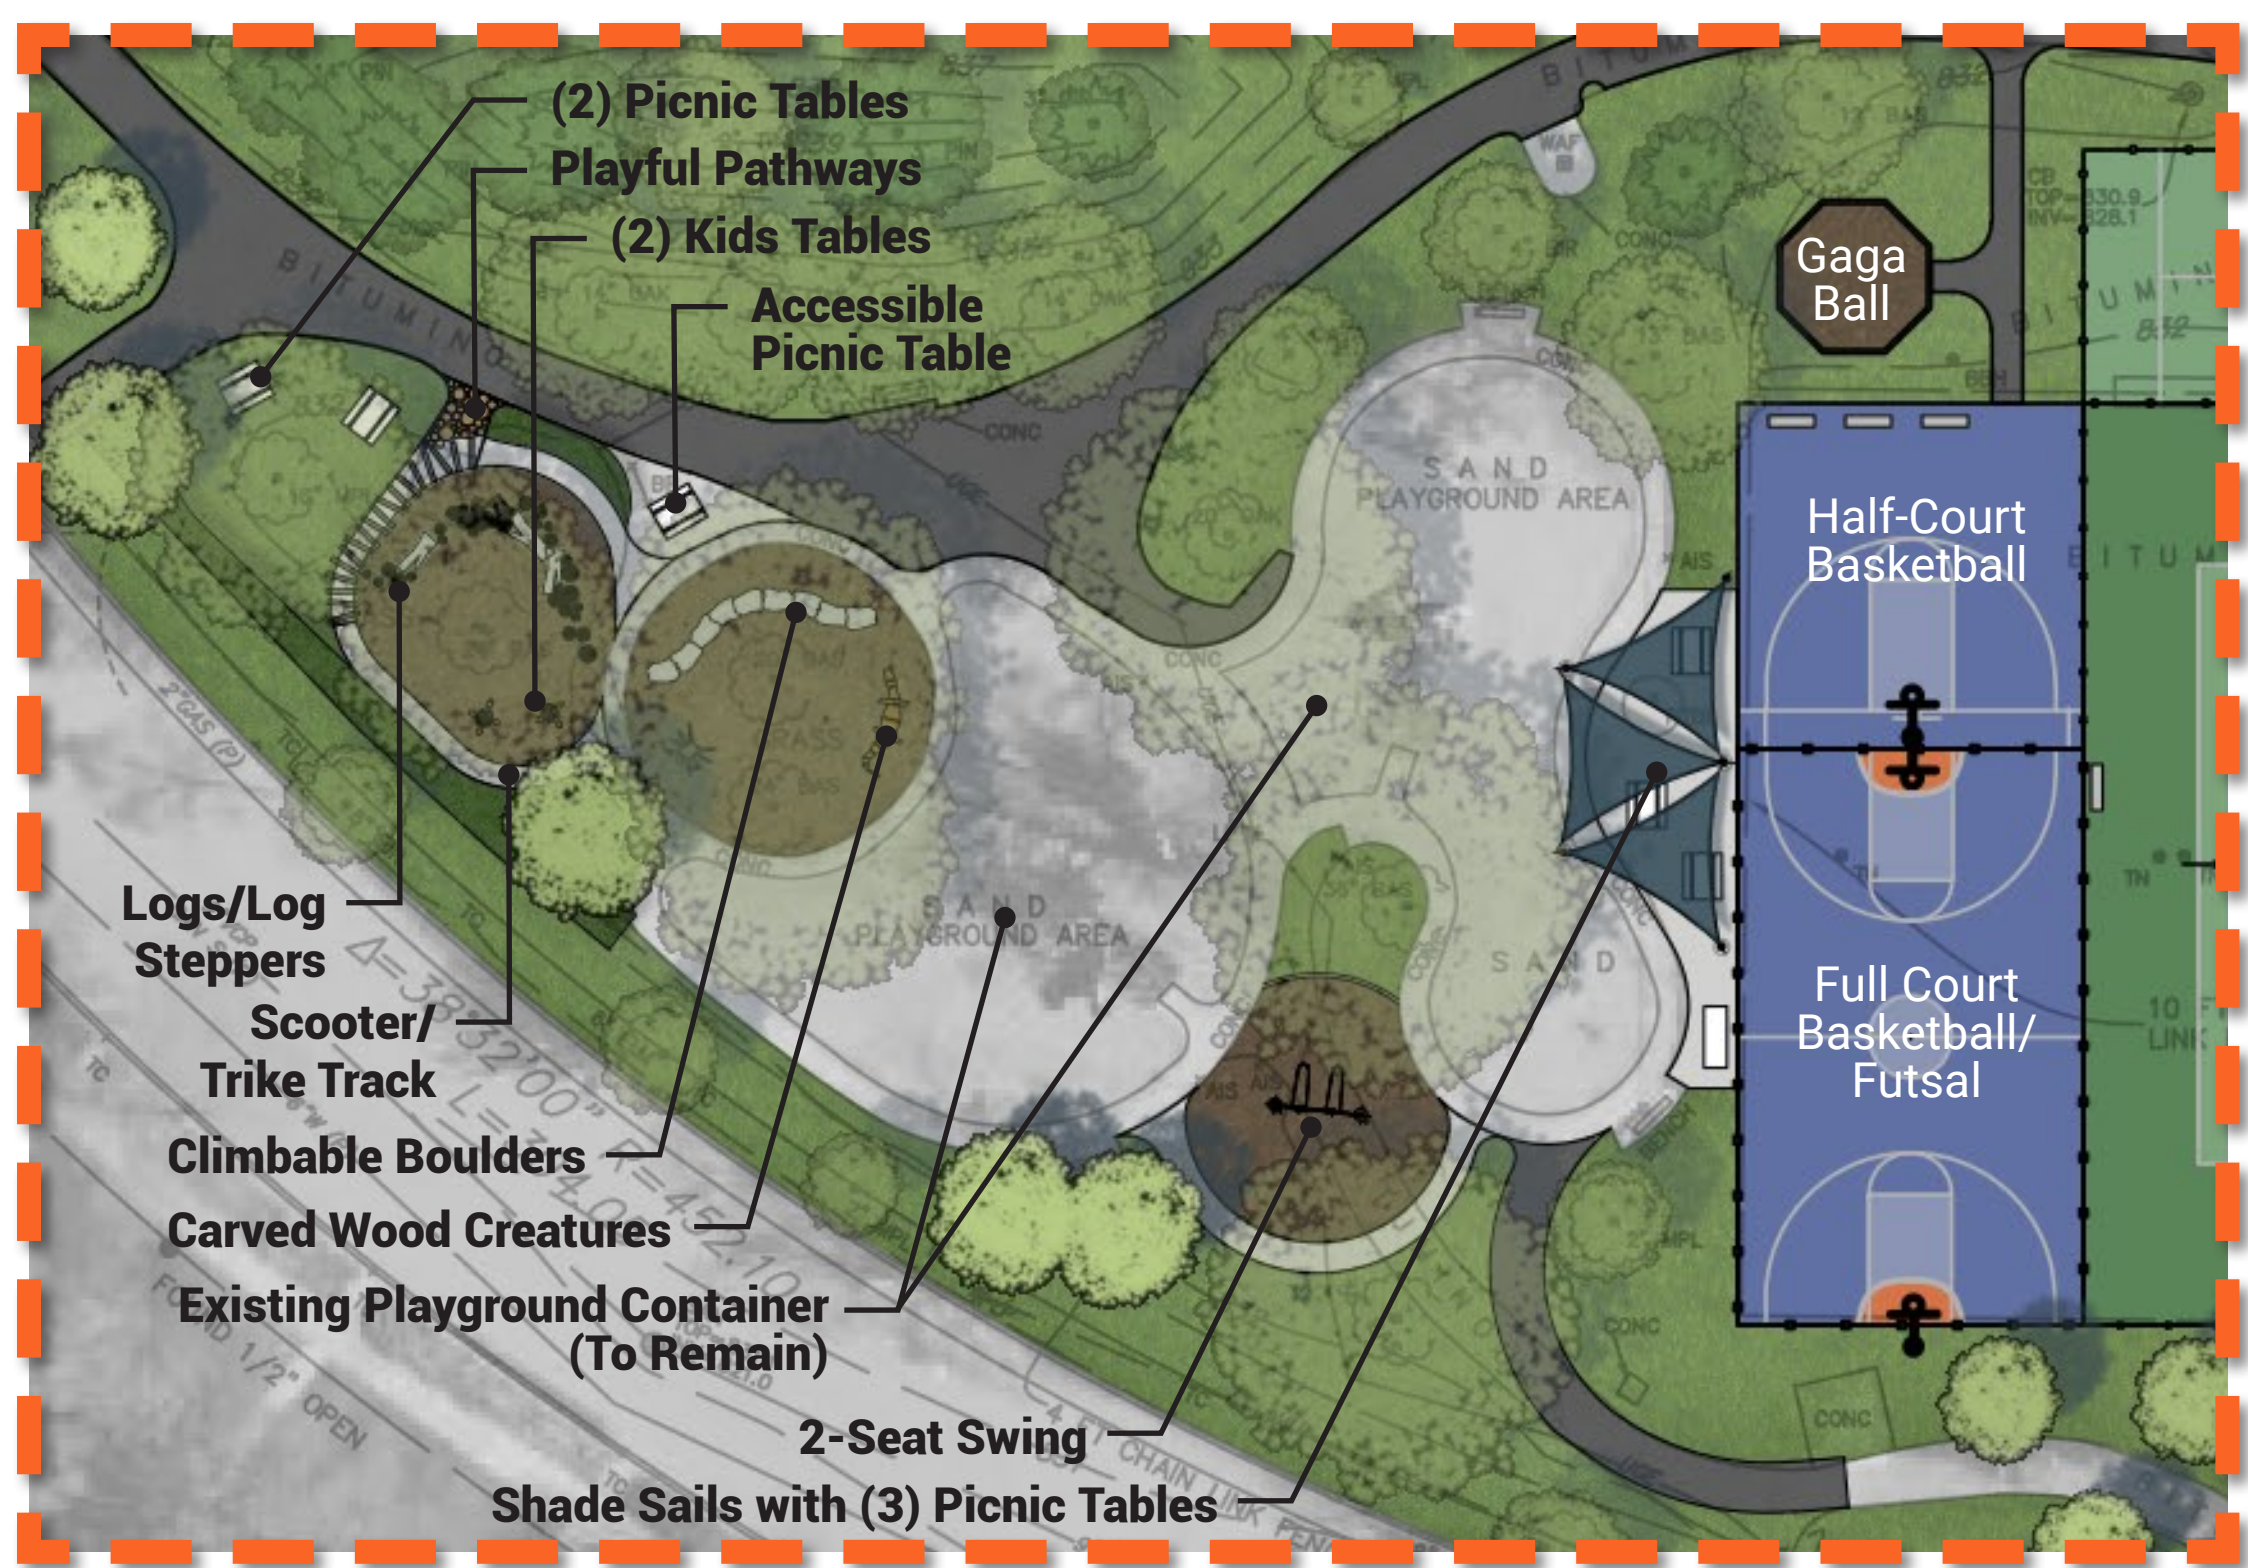

Leave a Comment

Leave a note with your feedback here!

FIGURE 1: PROPOSED PLAYGROUND ZOOM-IN

- LEGEND**
- 1 Premier Softball Field
 - 2 Field Lighting
 - 3 Scoreboard
 - 4 Bullpen / Batting Cage
 - 5 Dugouts
 - 6 Bleachers
 - 7 Storage Shed / Concessions
 - 8 Drinking Fountain
 - 9 Portable Restroom
 - 10 Repaved Asphalt Trail
 - 11 JV Softball Field
 - 12 Picnic Area with Shelter and Tables
 - 13 Nature Play Area with Log Steppers, Boulders, Picnic Tables, and Carved Wood Creatures
 - 14 Two-Seat Swing
 - 15 Reoriented Asphalt Trail
 - 16 Seating Area with Shade Sails and Tables
 - 17 Remove Existing Portable Restroom Location
 - 18 Relocated Portable Restroom Location
 - 19 New Sport Courts (Half-court Basketball, Basketball/Futsal Multi-sport Court, Padel, Tennis, and Gaga Ball)
 - 20 Added Trees Around the Perimeter of the Park

FIGURE 2: PREFERRED CONCEPT PLAN

Softball Fields

FIELD / FIELD LIGHTING

SCOREBOARD

DUG OUTS

STORAGE SHED / CONCESSIONS

BULLPEN/BATTING CAGE

Playground

LOG STEPPERS

CLIMBABLE BOULDERS

SCOOTER / TRIKE TRACK

PLAYFUL PATHWAYS

PLAYFUL PATHWAYS

CARVED WOOD CREATURES

2-SEAT SWING

SHADE SAILS

PICNIC TABLES

WOOD KIDS TABLE

Sport Court

TENNIS COURT

PADEL COURT

HALF-COURT YOUTH BASKETBALL

BASKETBALL/FUTSAL

GAGA BALL