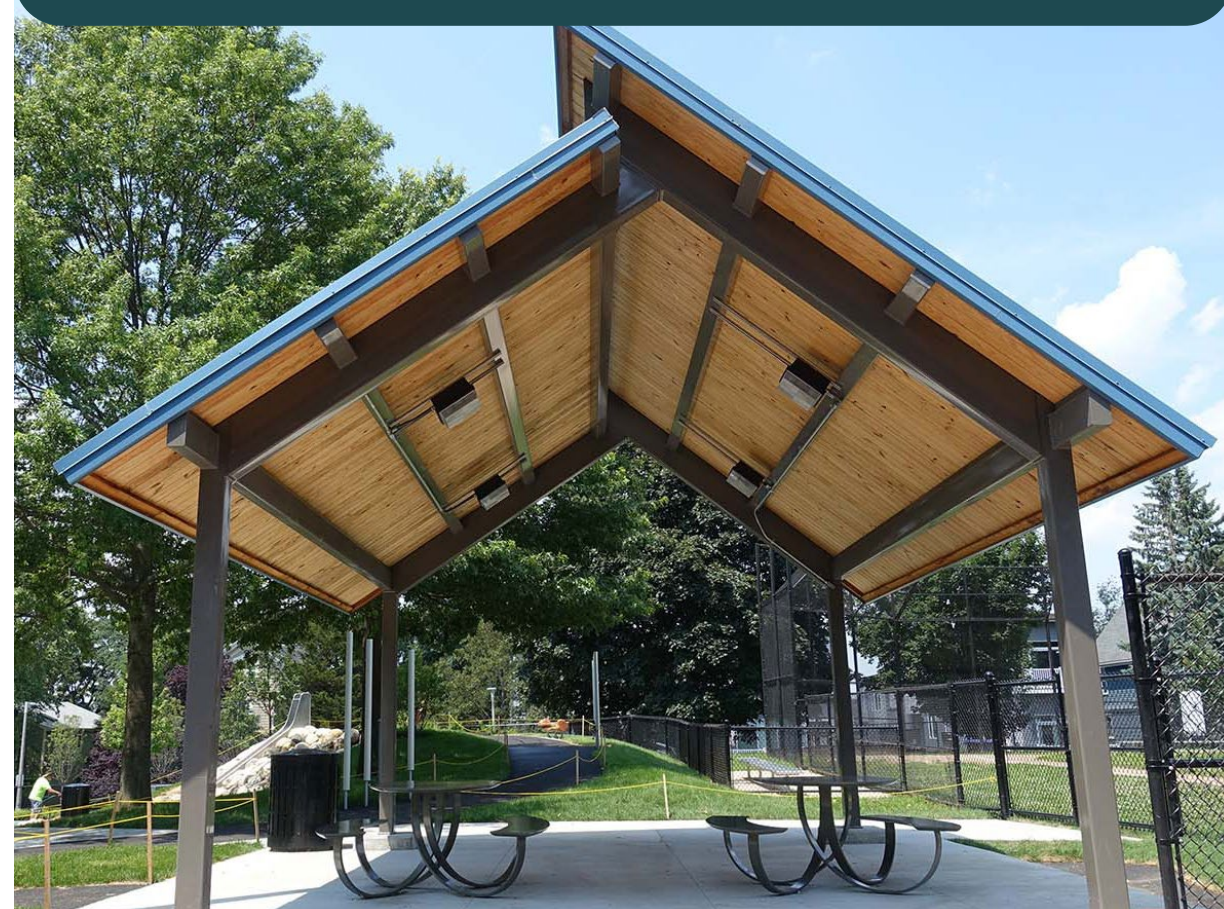

Leave a Comment

Leave a note with your feedback here!

FIGURE 1: PROPOSED PLAYGROUND ZOOM-IN

- LEGEND**
- 1 Premier Softball Field
 - 2 Field Lighting
 - 3 Scoreboard
 - 4 Bullpen / Batting Cage
 - 5 Dugouts
 - 6 Bleachers
 - 7 Storage Shed / Concessions
 - 8 Drinking Fountain
 - 9 Portable Restroom
 - 10 Repaved Asphalt Trail
 - 11 JV Softball Field
 - 12 Picnic Area with Shelter and Tables
 - 13 Nature Play Area with Log Steppers, Boulders, Picnic Tables, and Carved Wood Creatures
 - 14 Two-Seat Swing
 - 15 Reoriented Asphalt Trail
 - 16 Seating Area with Shade Sails and Tables
 - 17 Remove Existing Portable Restroom Location
 - 18 Relocated Portable Restroom Location
 - 19 New Sport Courts (Half-court Basketball, Basketball/Futsal Multi-sport Court, Padel, Tennis, and Gaga Ball)
 - 20 Added Trees Around the Perimeter of the Park

LOG STEPPERS

CLIMBABLE BOULDERS

SCOOTER / TRIKE TRACK

PLAYFUL PATHWAYS

PLAYFUL PATHWAYS

CARVED WOOD CREATURES

2-SEAT SWING

SHADE SAILS

PICNIC TABLES

WOOD KIDS TABLE

Sport Court

TENNIS COURT

PADEL COURT

HALF-COURT YOUTH BASKETBALL

BASKETBALL/FUTSAL

GAGA BALL

Park Amenities

PORTABLE RESTROOMS

DRINKING FOUNTAIN

PICNIC SHELTER

TRAIL RESURFACING

Leave a Comment

Leave a note with your feedback here!