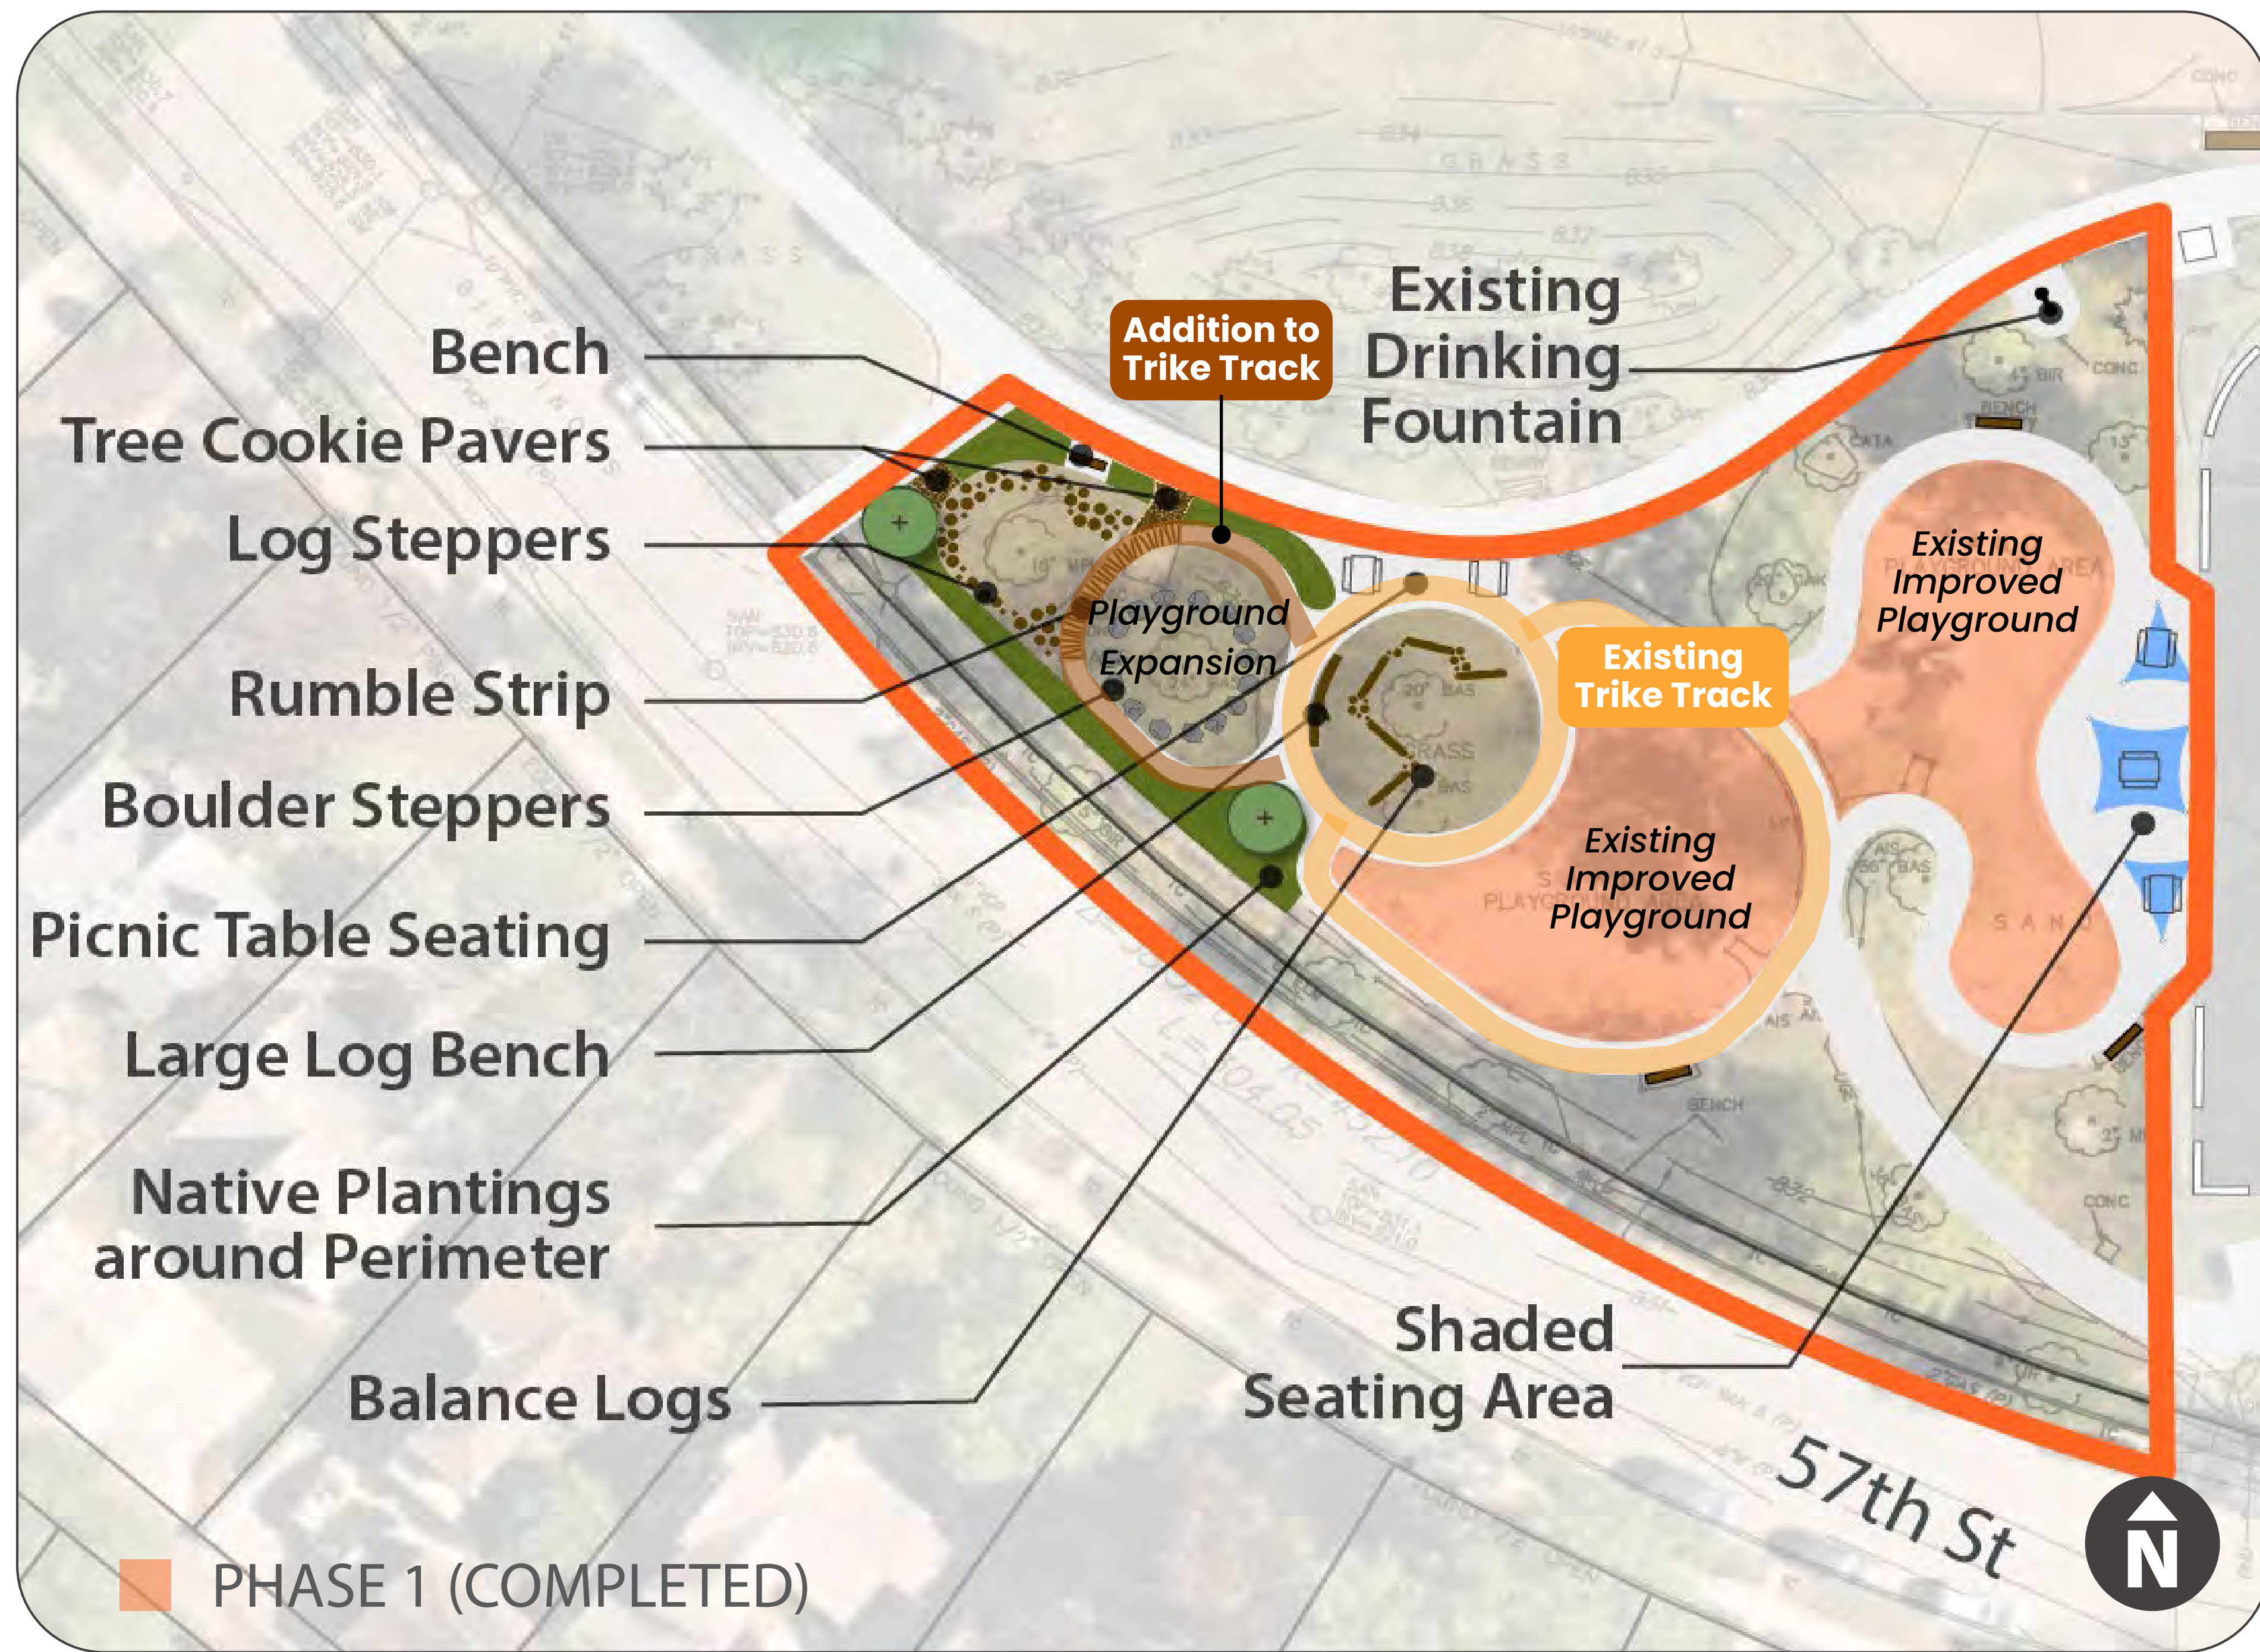

Playground *Additional Elements*