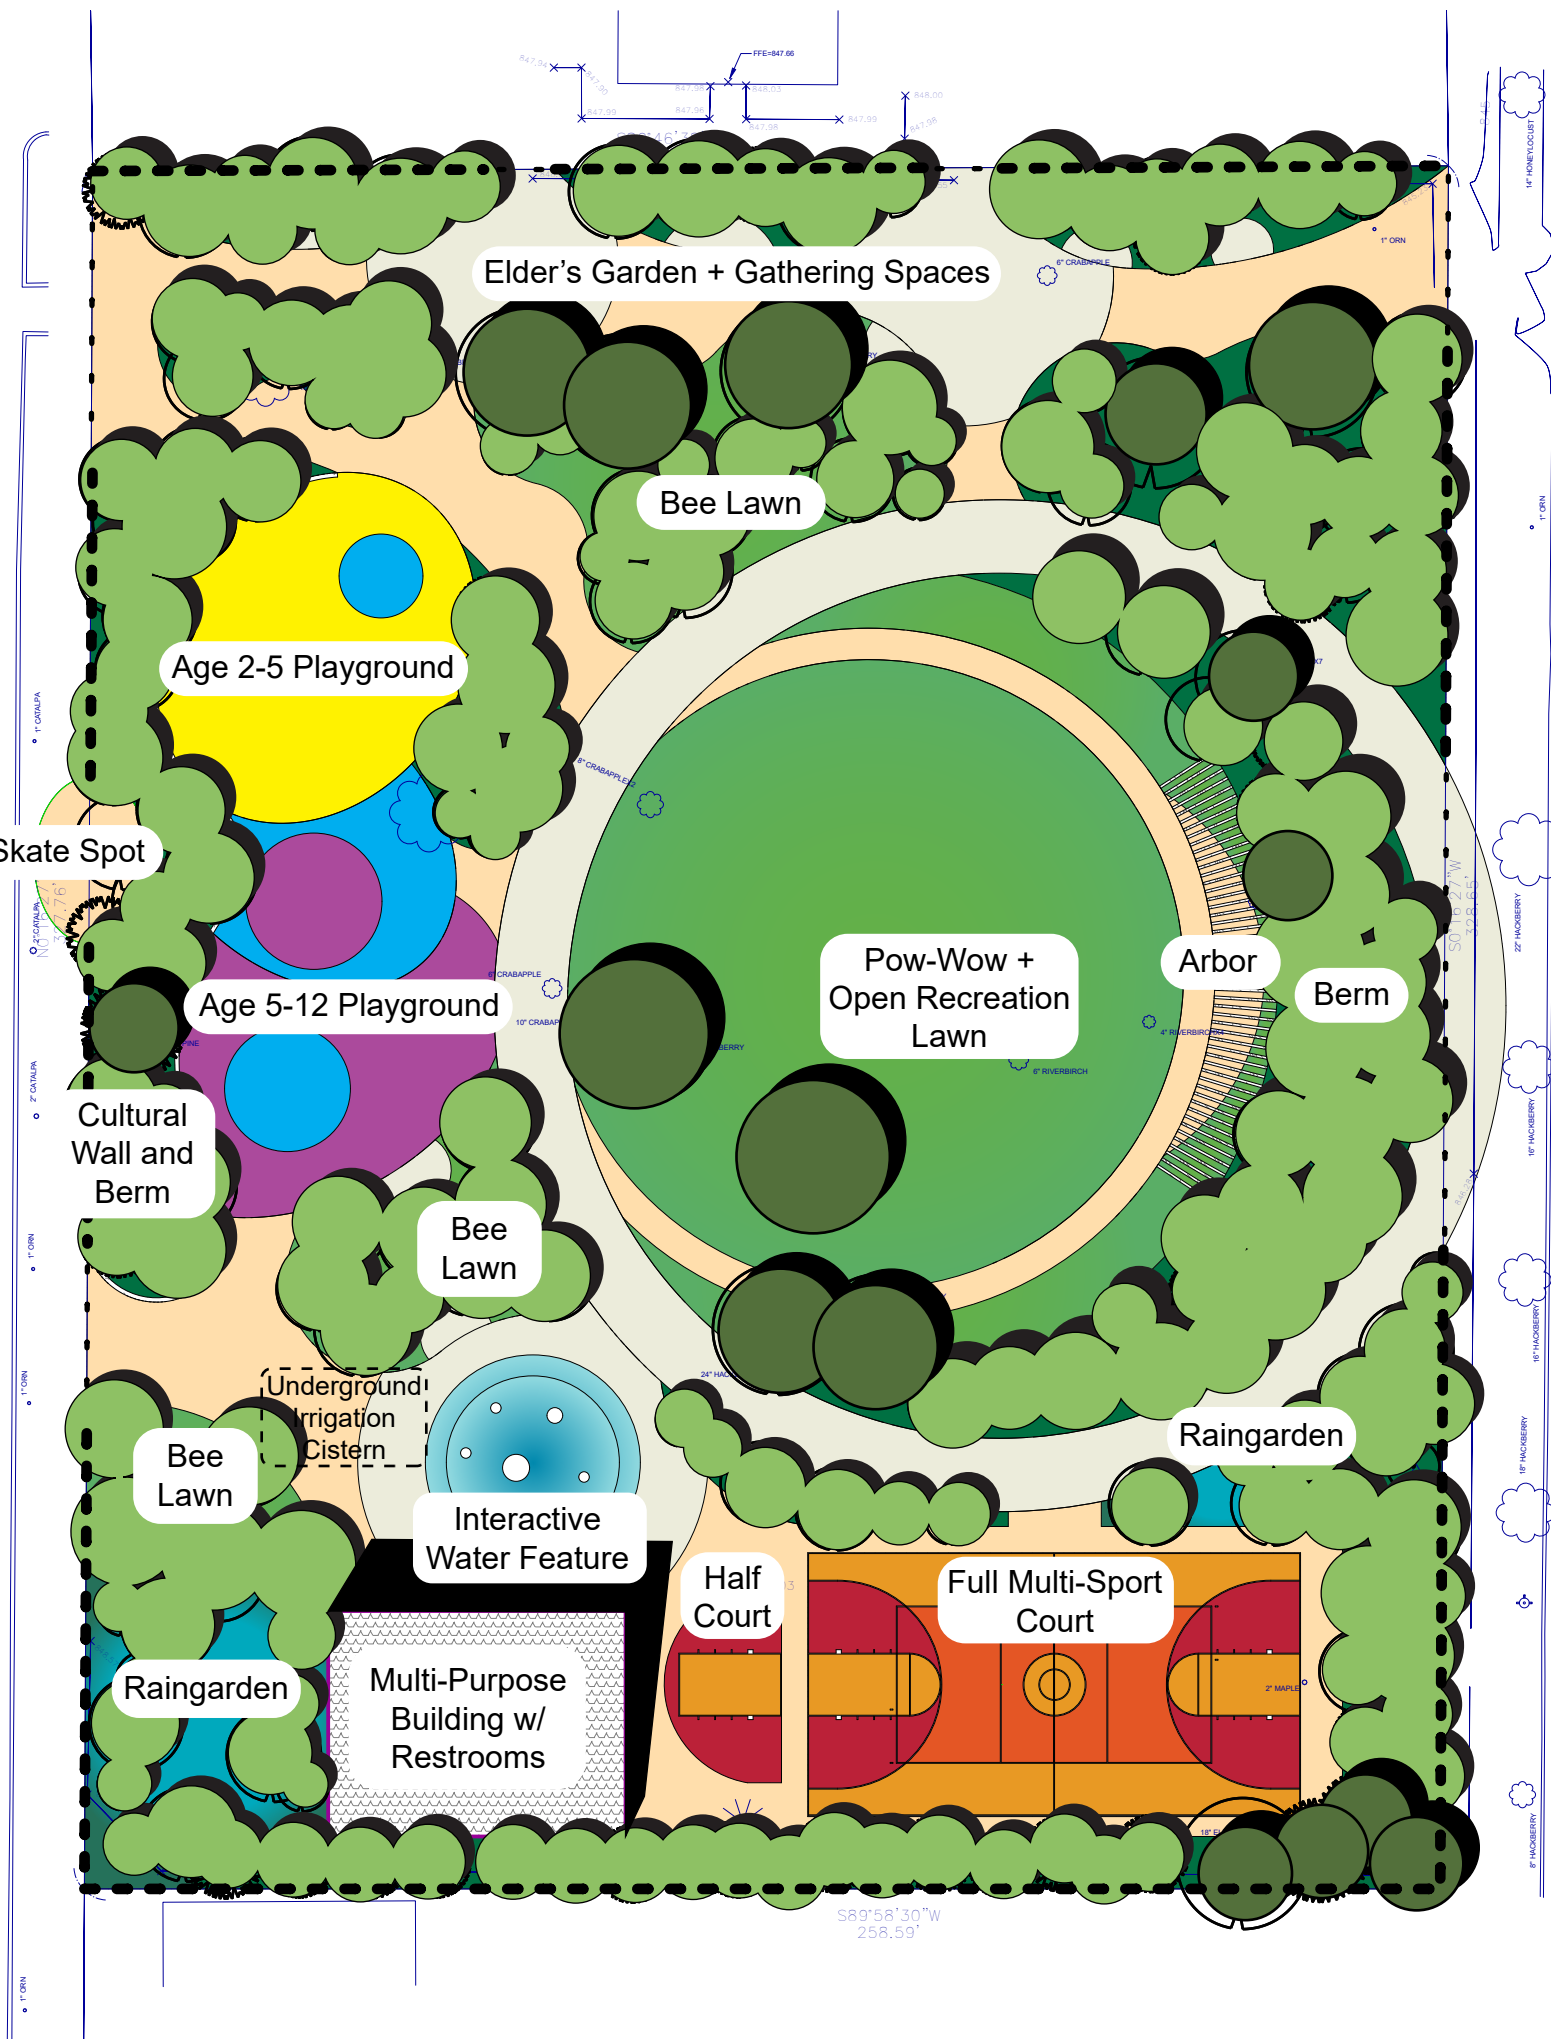

18TH AVE S
18th Avenue S

Cedar Avenue
CEDAR AVE S

- Turf Grass Lawn
- Natural Plantings
- Raingardens
- Hardscape
- Playground Surfacing
- Court Surfacing
- Trees to Preserve
- New Trees
- Fence/Bollards/Gates

S89°58'30"W
258.59'