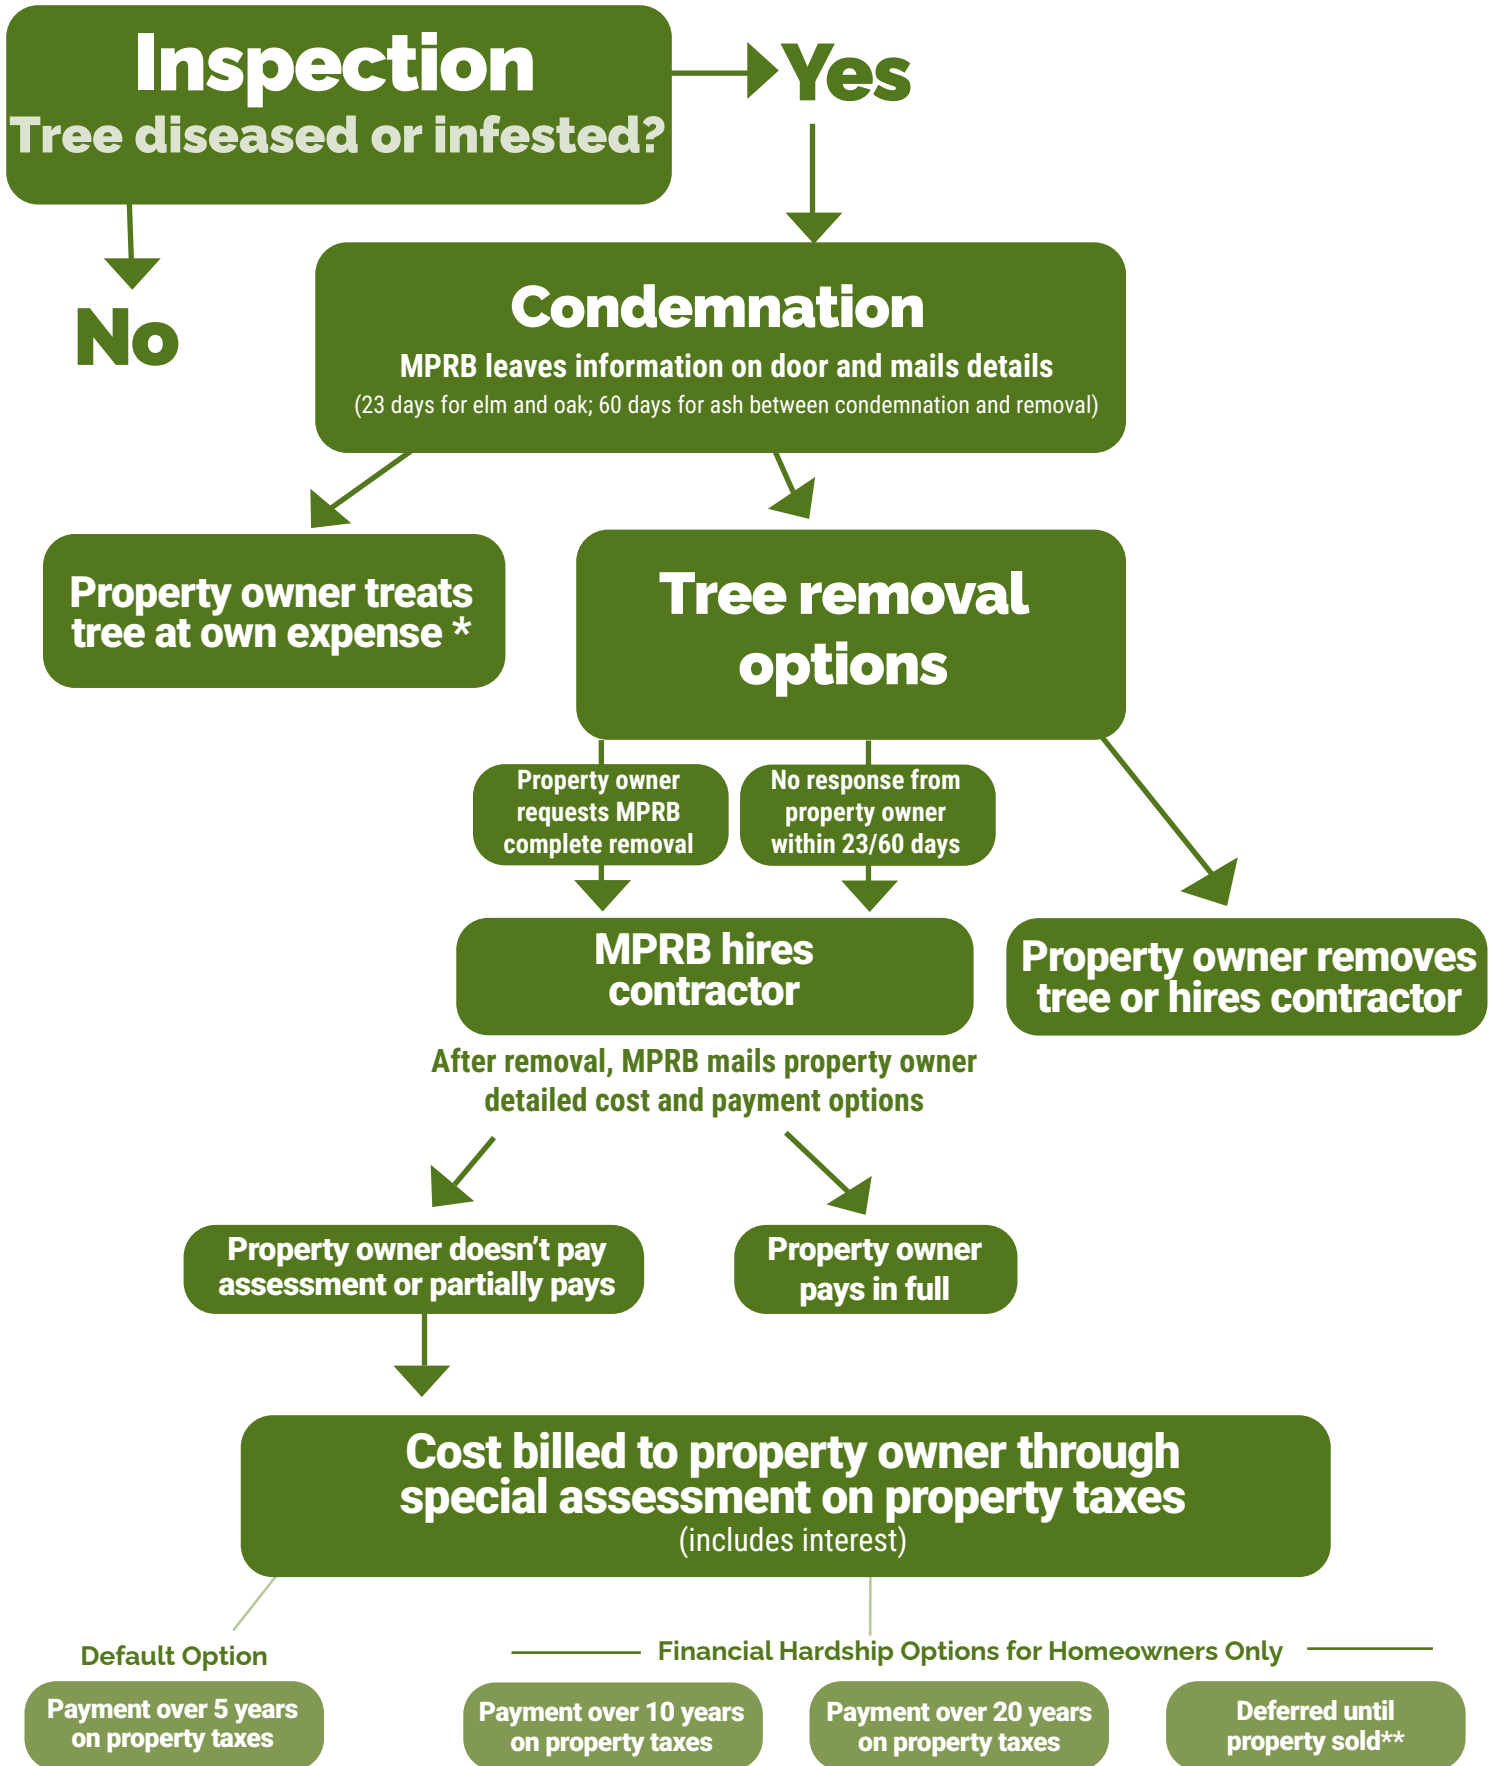

Tree Removal Process: Private Homestead Properties

Full details at www.minneapolisparkeboards.org/privatetrees

Minneapolis
Park & Recreation Board

* Depending on severity of infestation, treatment may be an option.

** Available to property owners aged 65 or older; retired due to a permanent and total disability; or on active duty as a military reservist. Full payment required when the property is either sold, is no longer "homestead" status, or the hardship disappears.