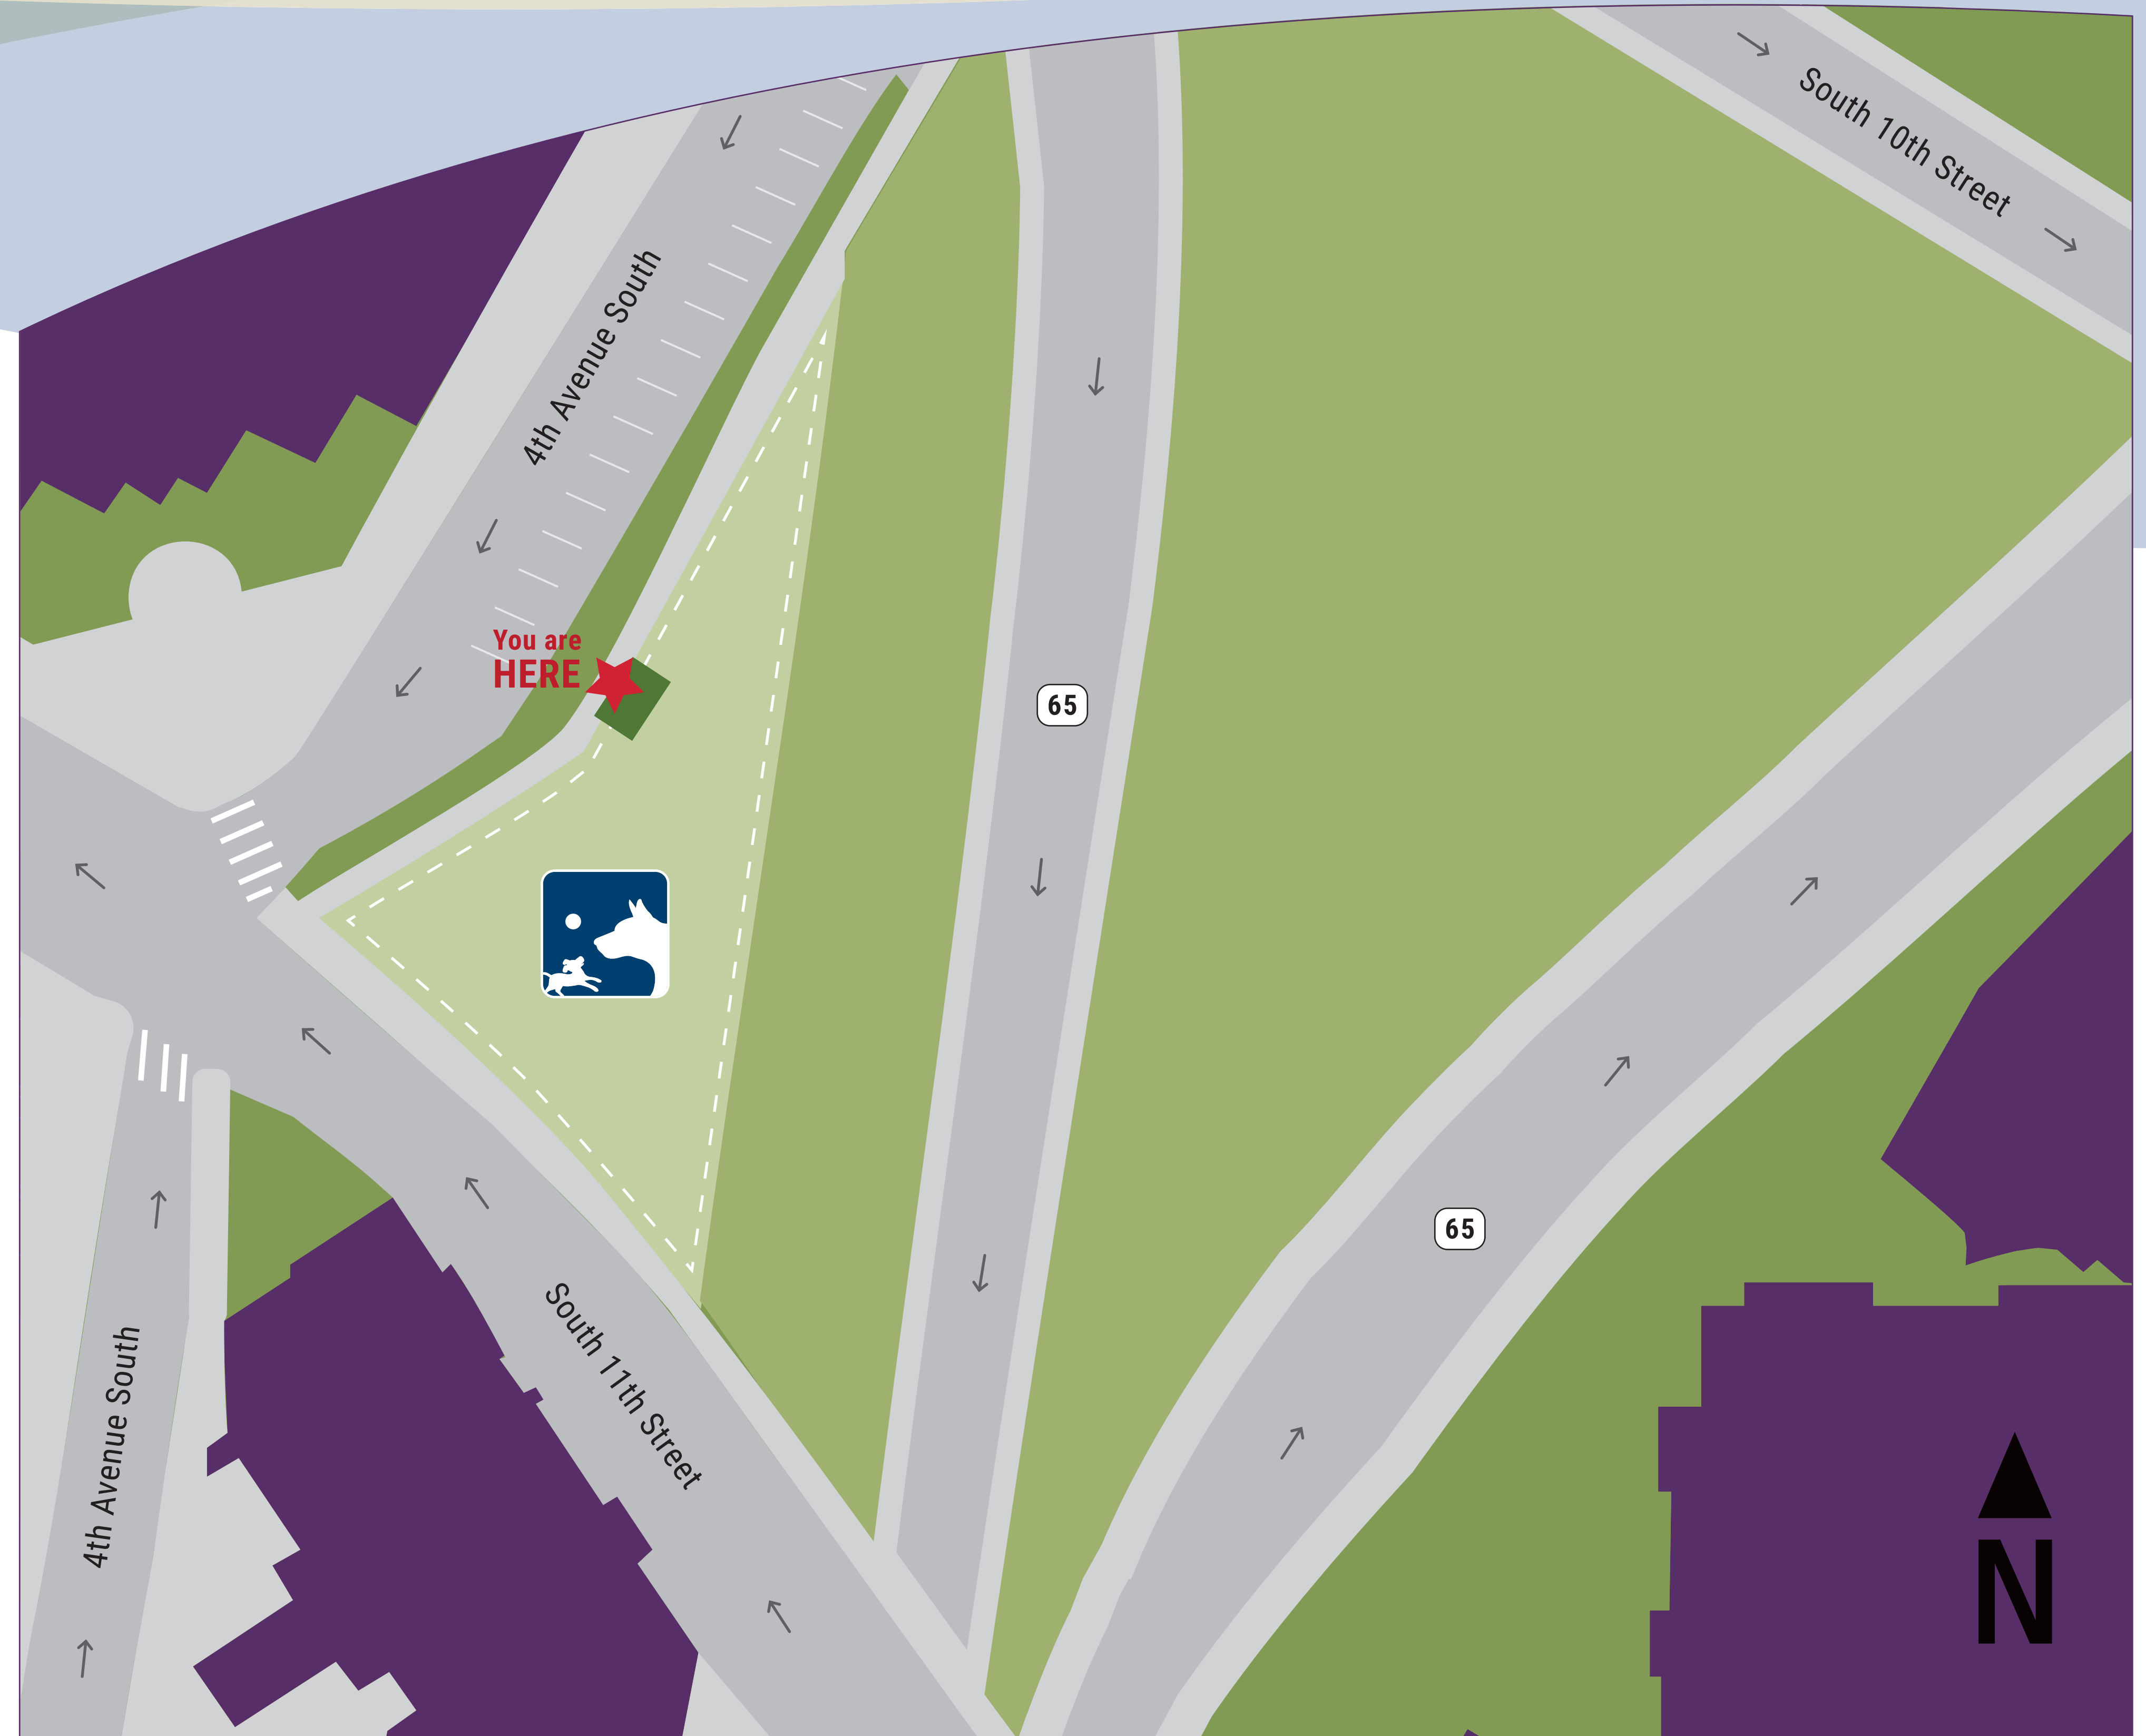

# Gateway Off-Leash Recreation Area

## 1099 4th Avenue South

- 🌳 Off-leash permit required
- 🌳 Dogs must be under owner's watch and control at all times
- 🌳 Please pick up after your dog
- 🌳 Children and toys in dog parks are discouraged due to safety concerns

Minneapolis  
Park & Recreation Board

[minneapolisparke.org](http://minneapolisparke.org)

Off-Leash Area