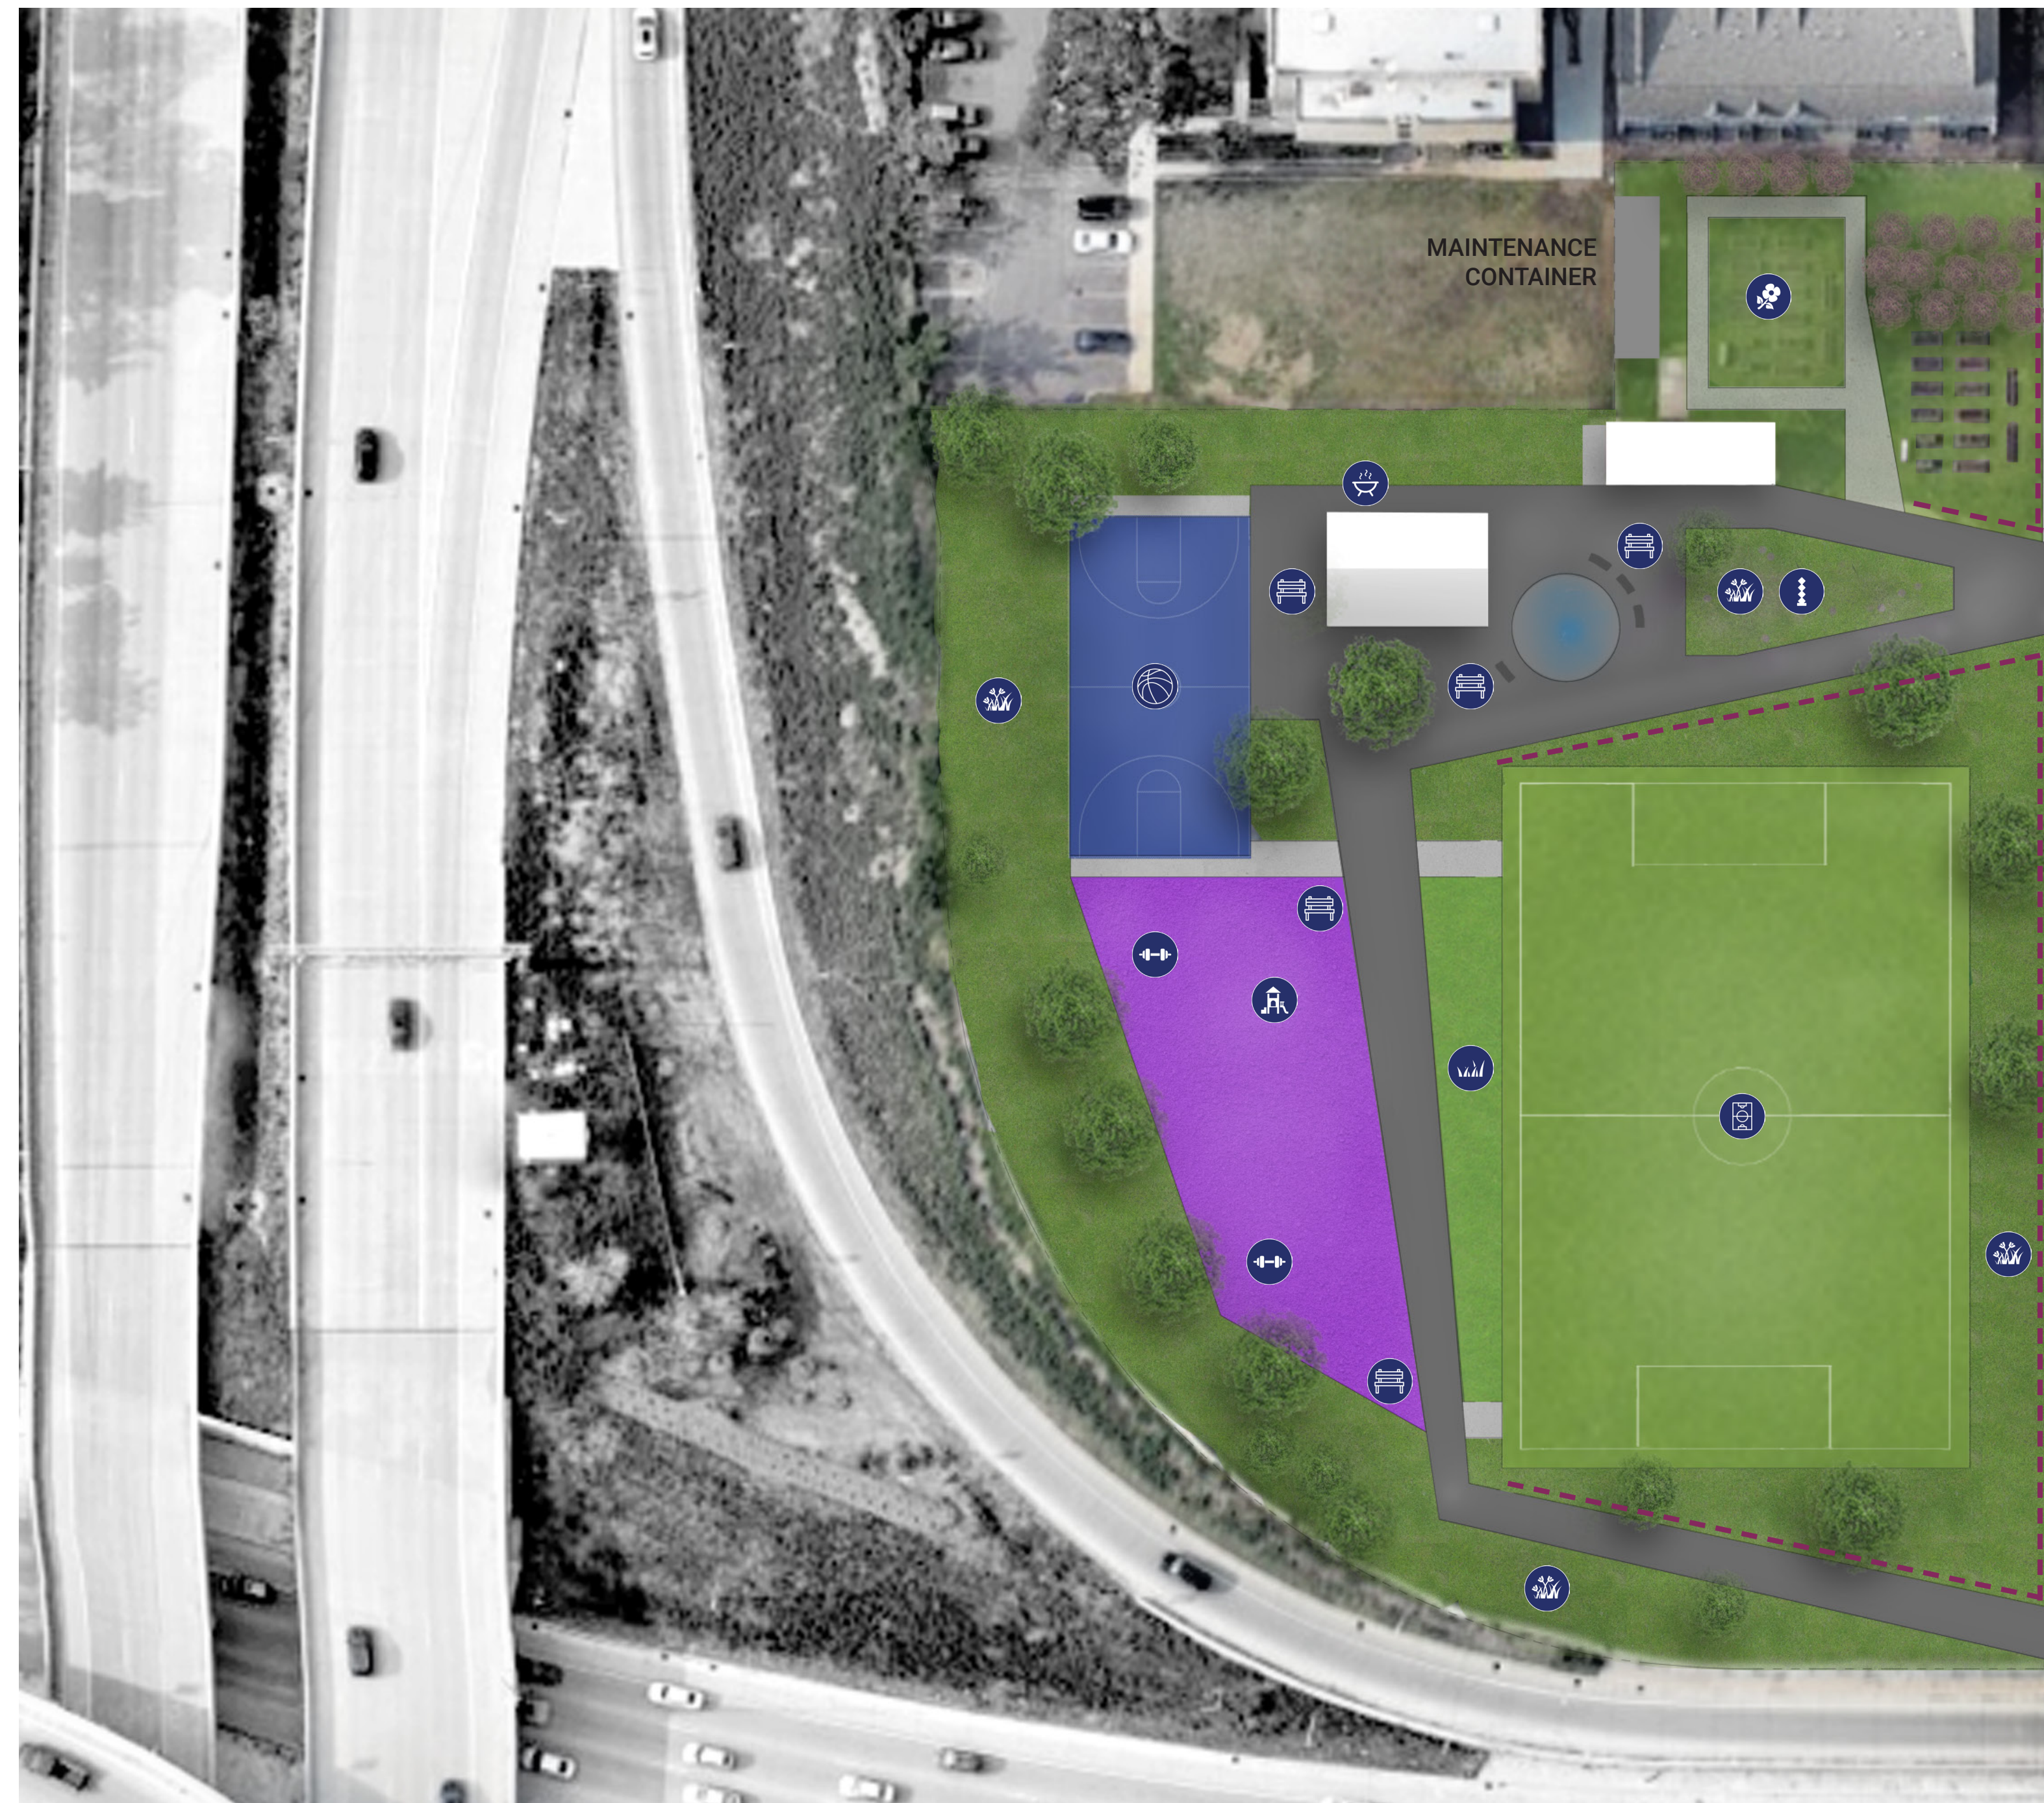

FRANKLIN STEEL SQUARE

design concept: A

Design Concept A brings a new youth soccer field to the center of the park, with ornamental fencing and landscaping surrounding three sides of the edges. Additional lawn space is connected to the field on the west to allow for observing and flexible seating. The basketball court is proposed to relocate near the pavilion and upgrade to a full court. The playground is moved southeast of the pavilion and is updated to allow for youth to play and be active with a challenge course and new playground equipment. The design proposes to expand on the existing community gardening with additional beds and walking paths.

New walking paths surround the new soccer field and allow for a looped path that connects the new entrance into the park. The updated paths create a connection to all the features of the park and new amenities.

**Minneapolis
Park & Recreation Board**