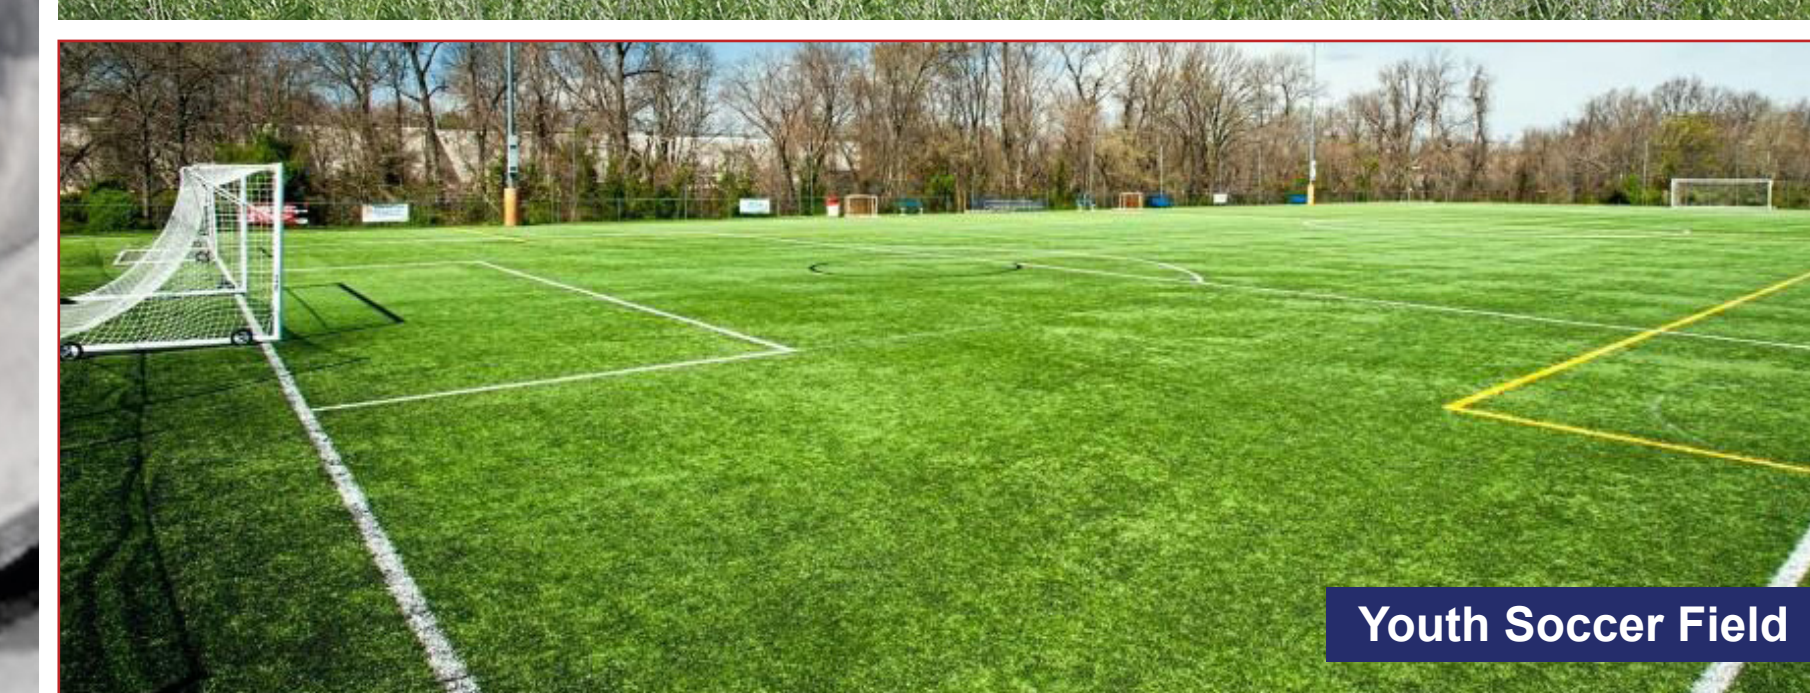

FRANKLIN STEEL SQUARE

design concept: A

Design Concept A brings a new youth soccer field to the center of the park, with ornamental fencing and landscaping surrounding three sides of the edges. Additional lawn space is connected to the field on the west to allow for observing and flexible seating. The basketball court is proposed to relocate near the pavilion and upgrade to a full court. The playground is moved southeast of the pavilion and is updated to allow for youth to play and be active with a challenge course and new playground equipment. The design proposes to expand on the existing community gardening with additional beds and walking paths.

New walking paths surround the new soccer field and allow for a looped path that connects the new entrance into the park. The updated paths create a connection to all the features of the park and new amenities.

**Minneapolis
Park & Recreation Board**