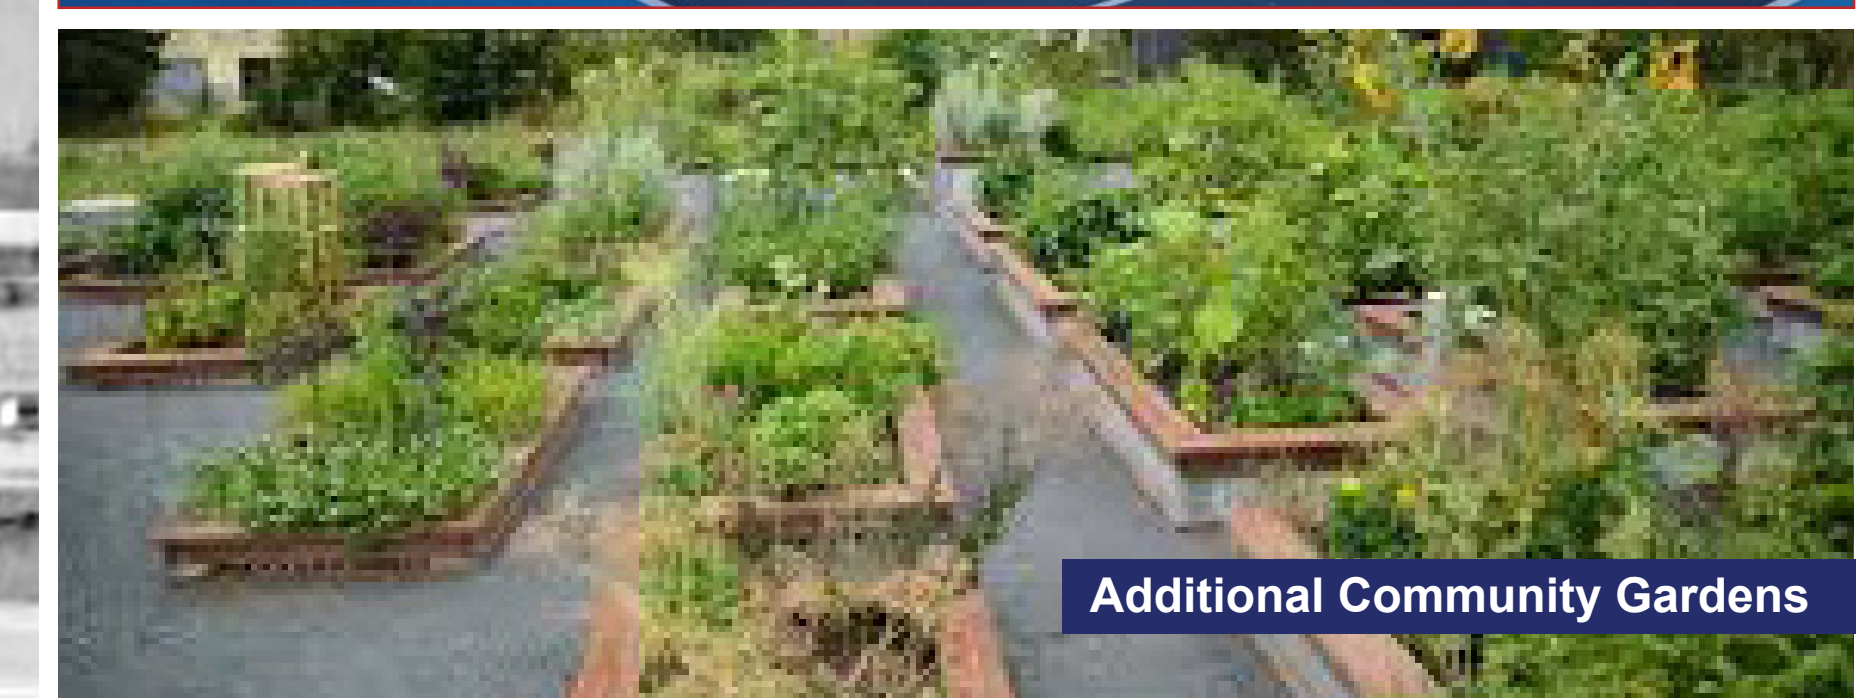

FRANKLIN STEEL SQUARE

design concept: A

Design Concept A brings a new youth soccer field to the center of the park, with ornamental fencing and landscaping surrounding three sides of the edges. Additional lawn space is connected to the field on the west to allow for observing and flexible seating. The basketball court is proposed to relocate near the pavilion and upgrade to a full court. The playground is moved southeast of the pavilion and is updated to allow for youth to play and be active with a challenge course and new playground equipment. The design proposes to expand on the existing community gardening with additional beds and walking paths.

New walking paths surround the new soccer field and allow for a looped path that connects the new entrance into the park. The updated paths create a connection to all the features of the park and new amenities.

FRANKLIN STEELE SQUARE

**Minneapolis
Park & Recreation Board**

design concept: *B*

Design Concept B provides activation around the center of the park, with a flexible lawn in the center. Activation around the lawn includes a new full court basketball court, updated and expanded splashpad, walking loops, and moving the playground to southeast to create more visibility and connection to the other park features. The playground includes updated play equipment and a new adult and youth challenge course that includes a timed 40-yard dash feature. The design proposes to expand on the existing community gardening with additional beds and walking paths.

New walking paths loop around the existing and new park features that host a variety of outdoor yard games to create new opportunities for park users.

- Lawn
- Playground
- Soccer Field
- Outdoor Yard Games
- Splashpad Expansion
- Challenge Course
- Seating
- Art / Sculpture
- Grills
- Community Gardening
- Basketball Court
- Plantings/Pollinator Gardens
- Ornamental Fencing