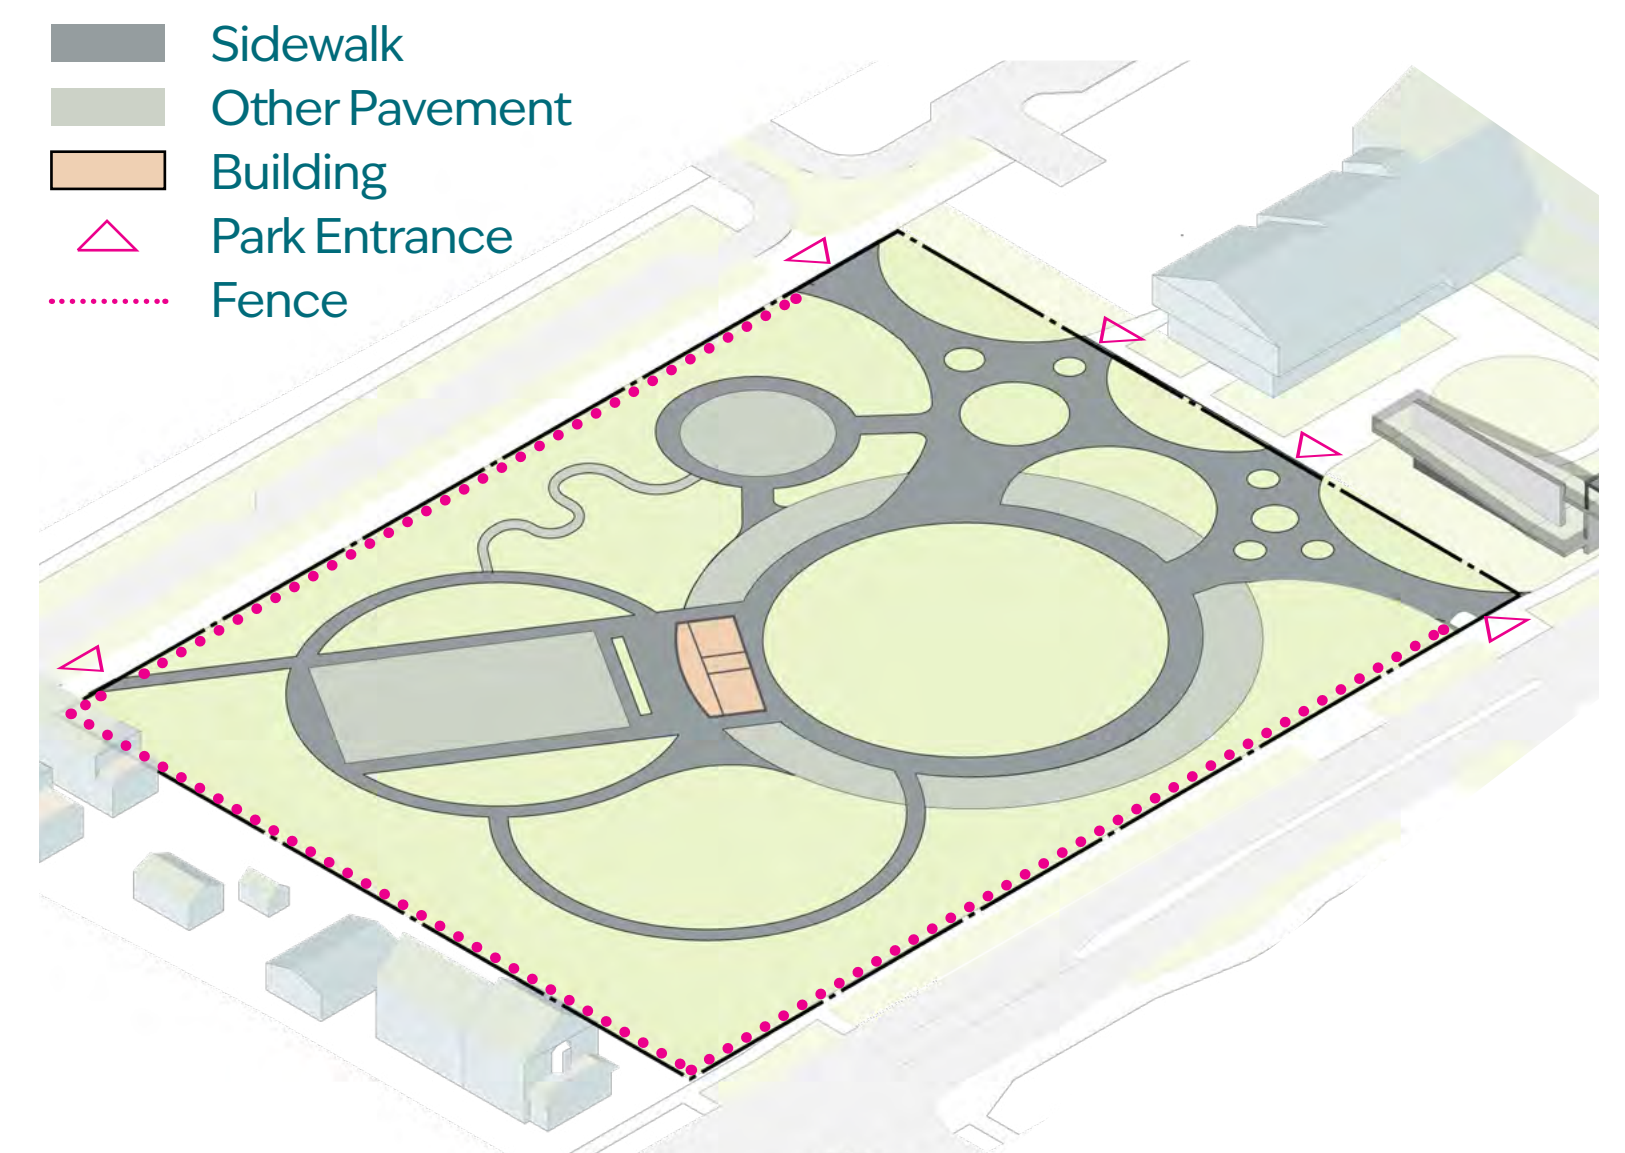

CONCEPT SUMMARY

Park Spaces in a Forest
Large Lawn
Unique Play Areas
Multi-Sport Court
Pow Wow Arbor and Restroom Building
Outdoor "Pop-Up" Vendor Spaces

- | | | |
|---------------------------|-------------------|---------------------|
| Water Words Fountain Wall | Splash Pad | Large Picnic Tables |
| Event Lawn | Porch Swings | Sports Court |
| Forest Areas | Nature Trail | Shade Arbor |
| Tree Swings | Restrooms | Grilling Area |
| Pop-up Vendor Spaces | Linear Playground | Recreation Lawn |
| Porch Swings | Seating+Benches | Transit Stop |

LANDSCAPE

SIDEWALKS

ACTIVITY AREAS

WINTER ACTIVITIES

OPTION 3

Minneapolis
Park & Recreation Board

Consultants:
URBAN ECOSYSTEMS
LANDSCAPE ARCHITECTS
LOCUS
ARCHITECTURE

OVERALL CONCEPT PLAN

Hill Slides+ Rope Climb

Multi-Sport
Court

Skate Park

Recreation Lawn

Water Words
Fountain Wall

Splash Pad

Water Play

Rainwater Collectors +
Channels