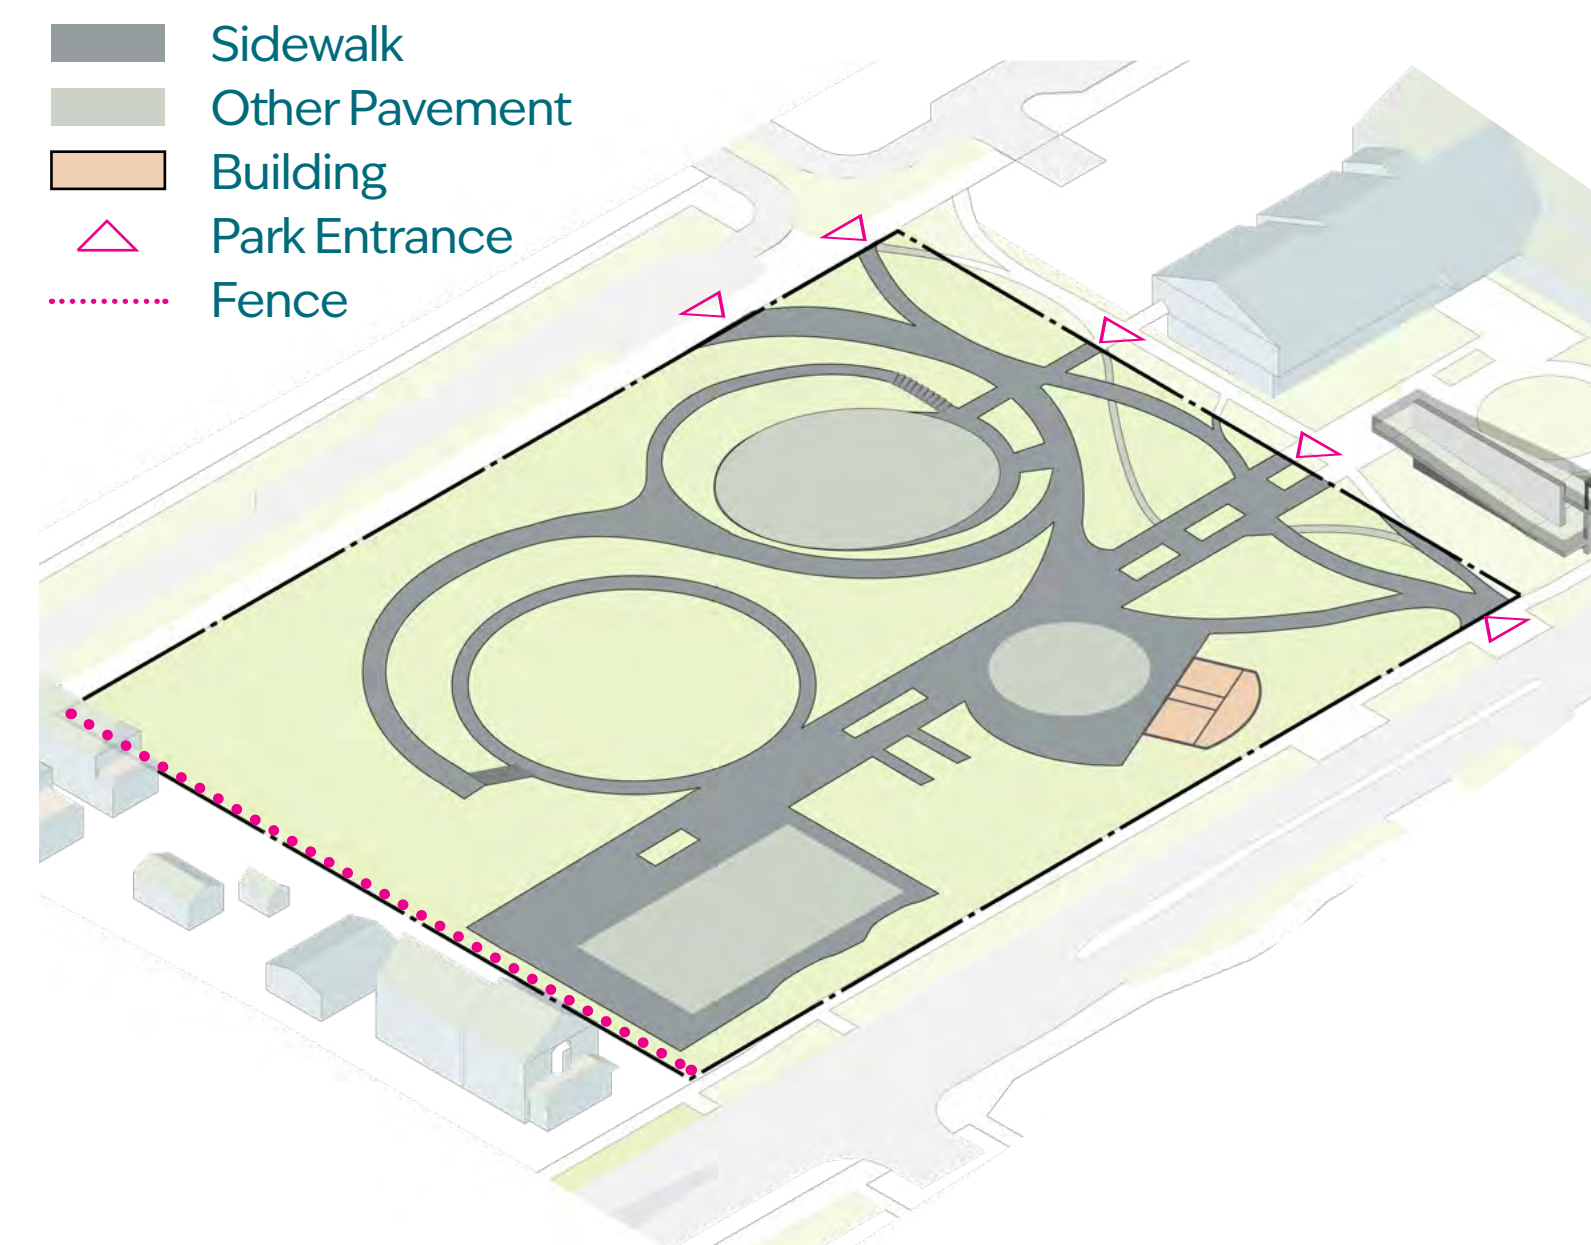

OPTION 1

Minneapolis
Park & Recreation Board

Consultants:
URBAN ECOSYSTEMS
LANDSCAPE ARCHITECTS
LOCUS
ARCHITECTURE

OVERALL CONCEPT PLAN

CONCEPT SUMMARY

Hills for Play and Safety
Park Elements for All Ages
Central Walkway
Flower Gardens
Restroom Building+ Shade Canopy

Nature Adventure Playground	Splash Pad	Large Picnic Tables
Skate Park	Porch Swings	Sports Court
Event Lawn	Hill Slides + Rope Climb	Grilling Area
Elder's Garden	Restroom + Shade Canopy	Recreation Lawn
7 Grandfathers Fountain+ River Map	Protective Embankment + Amphitheater	Seating+Benches
		Transit Stop

LANDSCAPE

SIDEWALKS

ACTIVITY AREAS

WINTER ACTIVITIES