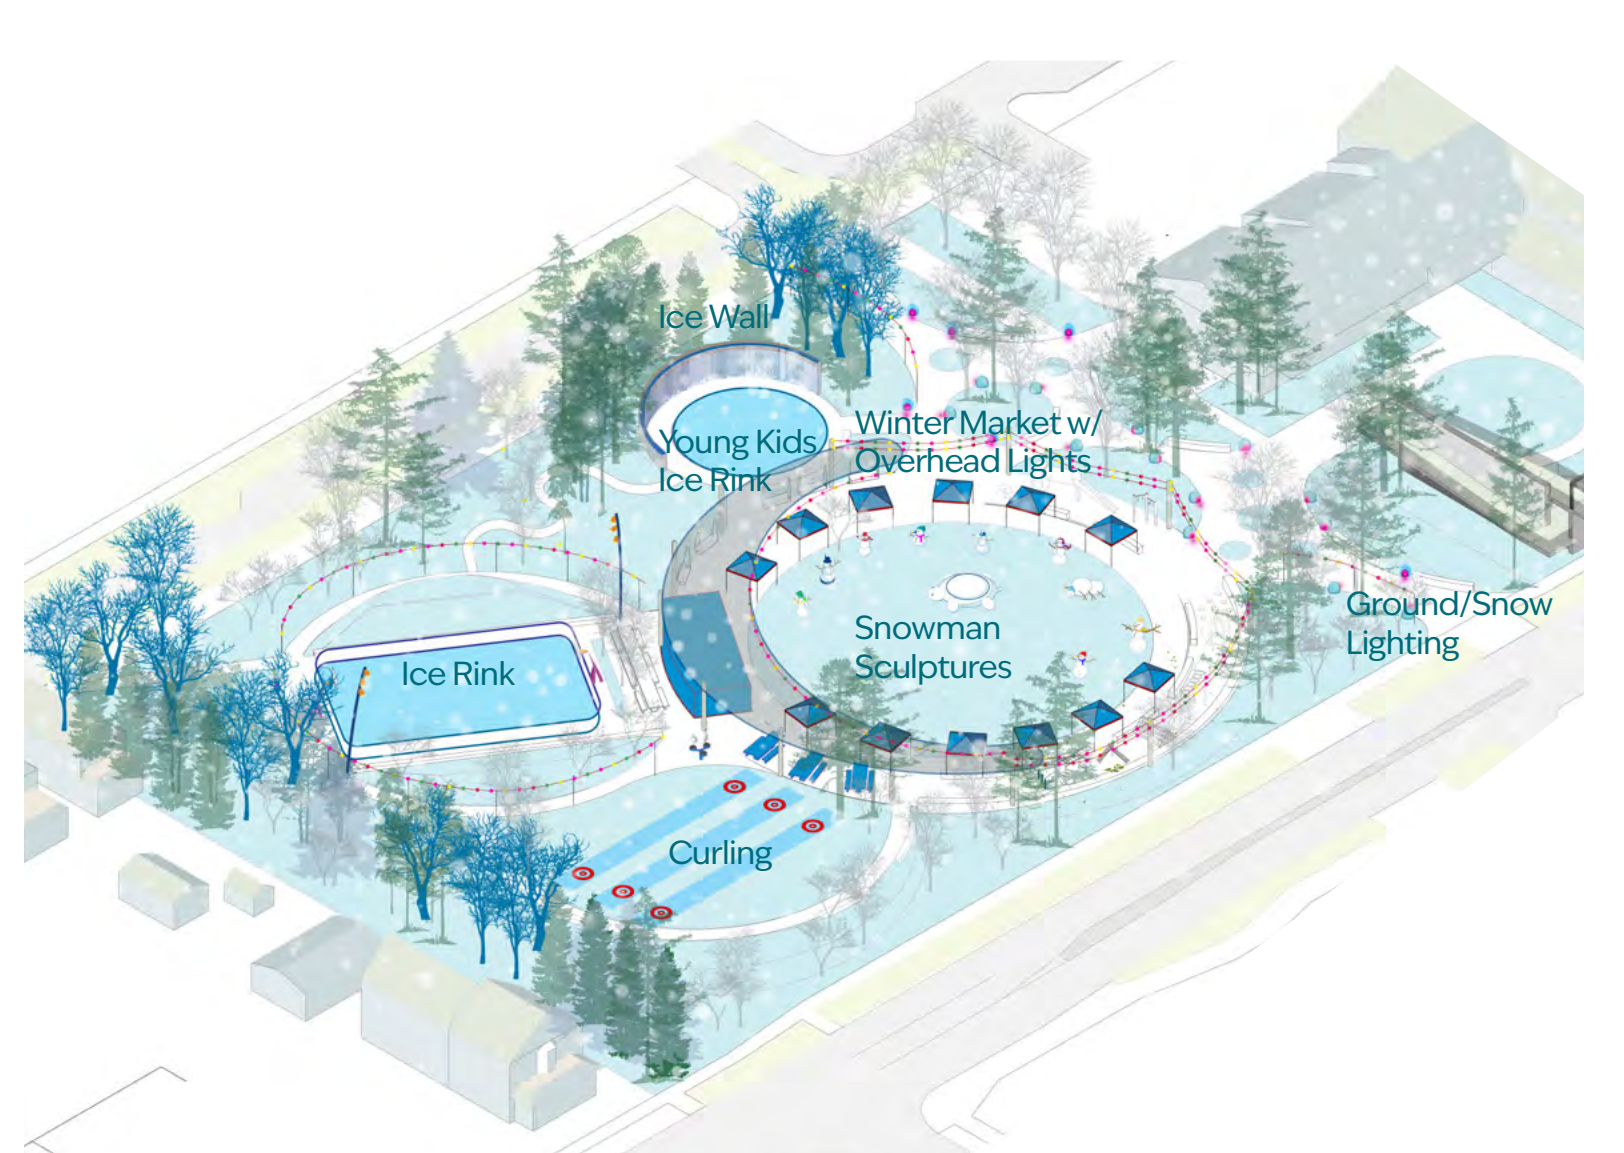

CONCEPT SUMMARY

Park Spaces in a Forest
Large Lawn
Unique Play Areas
Multi-Sport Court
Pow Wow Arbor and Restroom Building
Outdoor "Pop-Up" Vendor Spaces

- | | | |
|---------------------------|-------------------|---------------------|
| Water Words Fountain Wall | Splash Pad | Large Picnic Tables |
| Event Lawn | Porch Swings | Sports Court |
| Forest Areas | Nature Trail | Shade Arbor |
| Tree Swings | Restrooms | Grilling Area |
| Pop-up Vendor Spaces | Linear Playground | Recreation Lawn |
| Porch Swings | Seating+Benches | Transit Stop |

LANDSCAPE

SIDEWALKS

ACTIVITY AREAS

WINTER ACTIVITIES

OPTION 3

Minneapolis
Park & Recreation Board

Consultants:
URBAN ECOSYSTEMS
LANDSCAPE ARCHITECTS
LOCUS
ARCHITECTURE

OVERALL CONCEPT PLAN

Hill Slides+ Rope Climb

Multi-Sport
Court

Skate Park

Recreation Lawn

Water Words
Fountain Wall

Splash Pad

Water Play

Rainwater Collectors +
Channels

Reflecting Pool

Rain Garden Deck

Seven Grandfathers Fountain
+ River Map

Picnic Tables + Grills

Large Picnic Tables

Seating Islands

Porch Swings

Elder's Garden