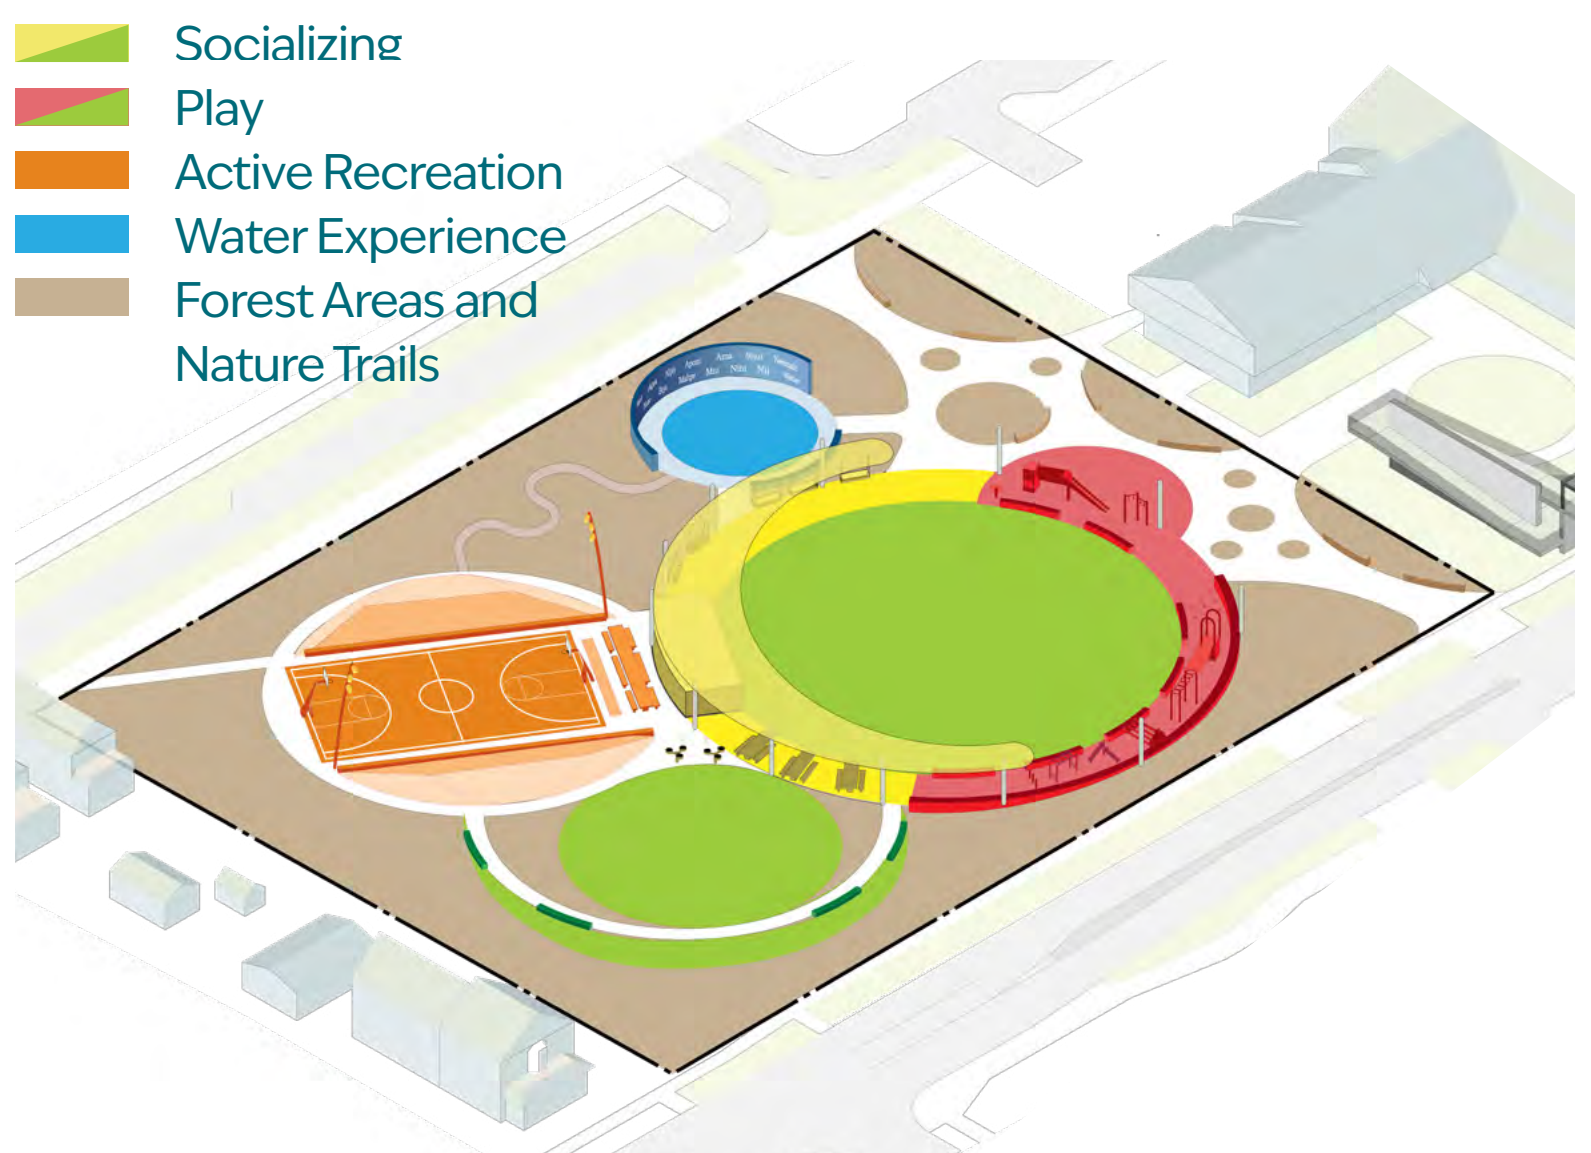

LANDSCAPE

SIDEWALKS

ACTIVITY AREAS

WINTER ACTIVITIES

OPTION 2

Minneapolis
Park & Recreation Board

Consultants:
URBAN ECOSYSTEMS
LANDSCAPE ARCHITECTS
LOCUS
ARCHITECTURE

OVERALL CONCEPT PLAN

CONCEPT SUMMARY

Park Spaces in a Forest
Large Lawn
Unique Play Areas
Multi-Sport Court
Pow Wow Arbor and Restroom Building
Outdoor "Pop-Up" Vendor Spaces

- | | | |
|---------------------------|-------------------|---------------------|
| Water Words Fountain Wall | Splash Pad | Large Picnic Tables |
| Event Lawn | Porch Swings | Sports Court |
| Forest Areas | Nature Trail | Shade Arbor |
| Tree Swings | Restrooms | Grilling Area |
| Pop-up Vendor Spaces | Linear Playground | Recreation Lawn |
| Porch Swings | Seating+Benches | Transit Stop |

LANDSCAPE

SIDEWALKS

ACTIVITY AREAS

WINTER ACTIVITIES

OPTION 3

Minneapolis
Park & Recreation Board

Consultants:
URBAN ECOSYSTEMS
LANDSCAPE ARCHITECTS
LOCUS
ARCHITECTURE

OVERALL CONCEPT PLAN

Hill Slides+ Rope Climb

Multi-Sport
Court

Skate Park

Recreation Lawn

Water Words
Fountain Wall

Splash Pad

Water Play

Rainwater Collectors +
Channels