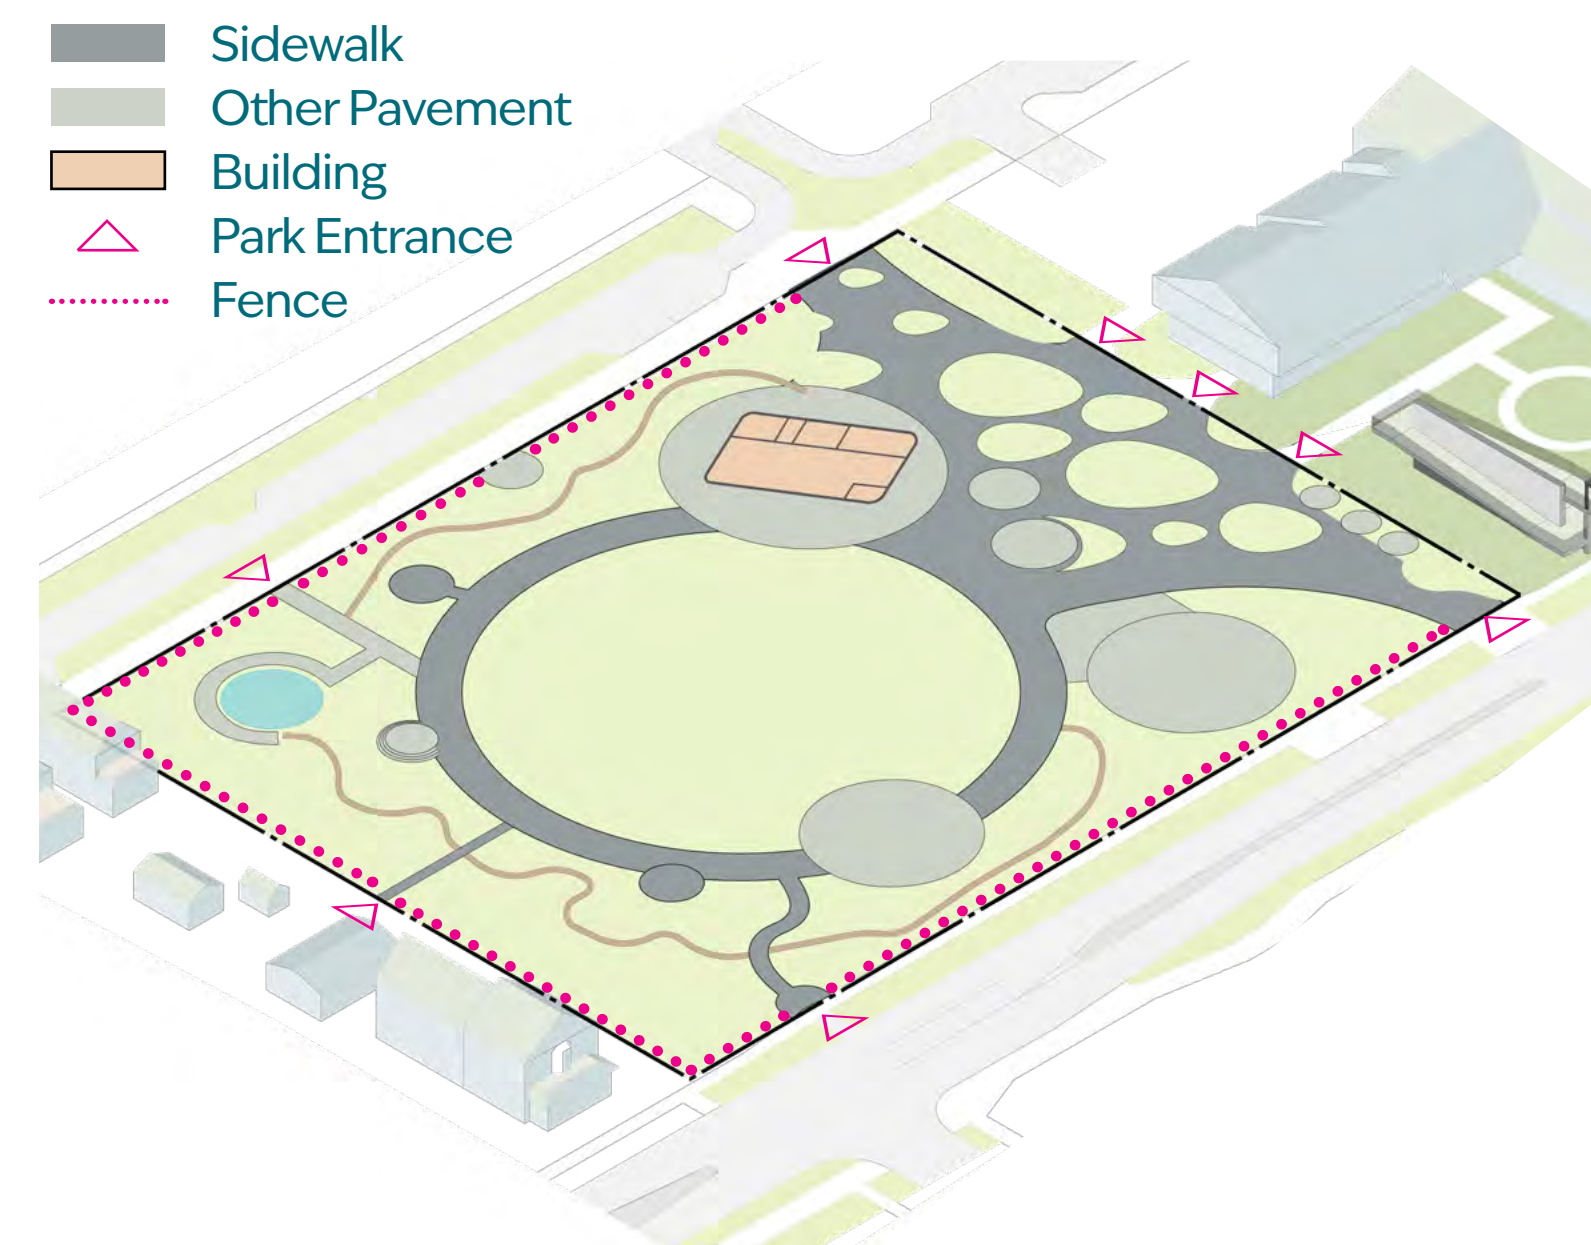

CONCEPT SUMMARY

Park Spaces in a Forest
Large Lawn
Unique Play Areas
Multi-Sport Court
Pow Wow Arbor and Restroom Building
Outdoor "Pop-Up" Vendor Spaces

- | | | |
|---------------------------|-------------------|---------------------|
| Water Words Fountain Wall | Splash Pad | Large Picnic Tables |
| Event Lawn | Porch Swings | Sports Court |
| Forest Areas | Nature Trail | Shade Arbor |
| Tree Swings | Restrooms | Grilling Area |
| Pop-up Vendor Spaces | Linear Playground | Recreation Lawn |
| Porch Swings | Seating+Benches | Transit Stop |

CONCEPT SUMMARY

Celebrate Water
Large Circle Lawn + 13 Moons Walkway
Walkways and "Seating Islands"
Multi Use Building
"Bird's Nest" Playground
Decks and Boardwalks

- | | | |
|-------------------|--------------------------------|---------------------|
| Reflecting Pool | Water Play | Community Table |
| Boardwalk | 13 Moons Circle Walk | Multi-purpose Space |
| Event Lawn | Nature Trail | Grilling Area |
| Playground | Restrooms | Seating Islands |
| Rain Gardens | Rainwater Collectors + Runnels | Rain Garden Deck |
| Seating + Benches | | Transit Stop |

LANDSCAPE

SIDEWALKS

ACTIVITY AREAS

WINTER ACTIVITIES

PARK COMPONENTS

Nature Adventure
Playground

Bird's Nest
Playground

Linear Playground

Hill Slides+ Rope Climb

Multi-Sport
Court

Skate Park

Recreation Lawn

Water Words
Fountain Wall

Splash Pad

Water Play

Rainwater Collectors +
Channels