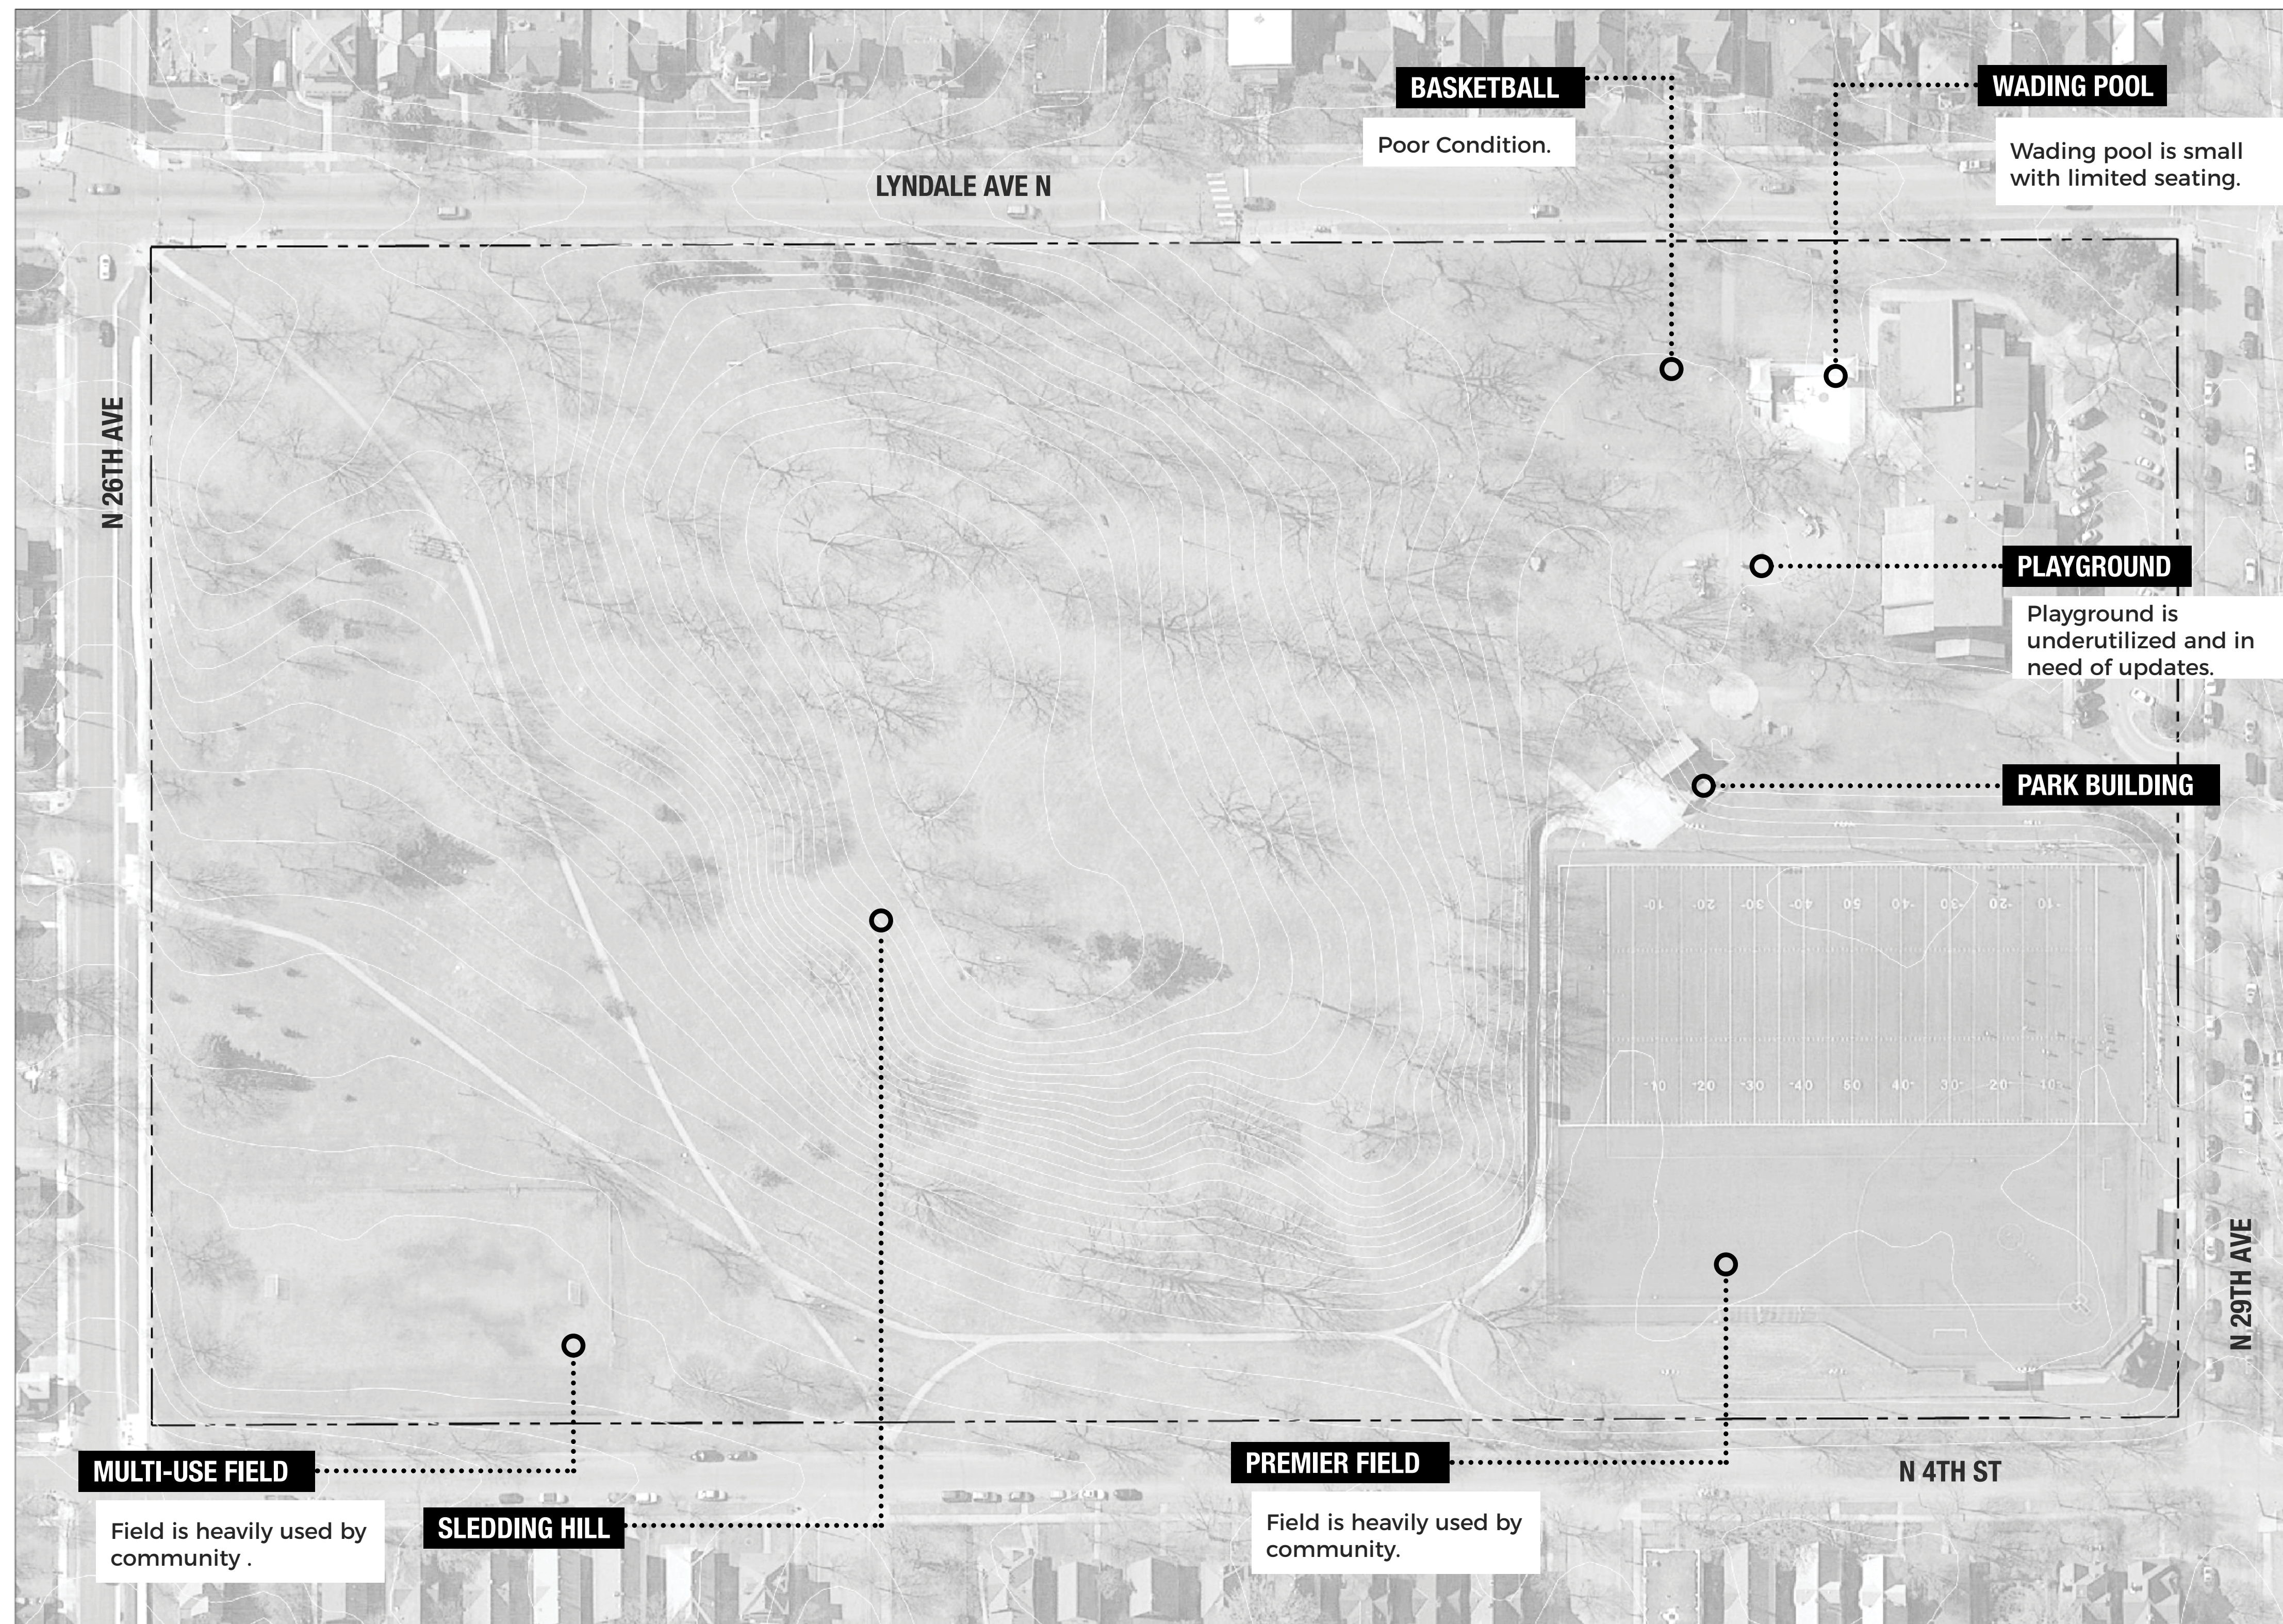

FARVIEW PARK

EXISTING CONDITIONS

EXISTING SITE IMAGES

EXISTING SITE CONDITIONS PLAN

FARVIEW PARK

MASTER PLAN

PHASE 1 SITE PLAN

NEW CONSOLIDATED PLAYGROUND WITH SEATING AREAS AND LANDSCAPING

PLAYGROUND TO BE REMOVED AND CONSOLIDATED IN NEW LOCATION; NEW FLEXIBLE USE SPACE

FARVIEW PARK

PROPOSED PLAYGROUND FEATURES

Sailboat sand play

Multi-spinner

Bucket Spinner

Parkour/Climbing

Swings

Daisy Springer

Spica

Parkour balance

Parkour balance

Early childhood tower climber