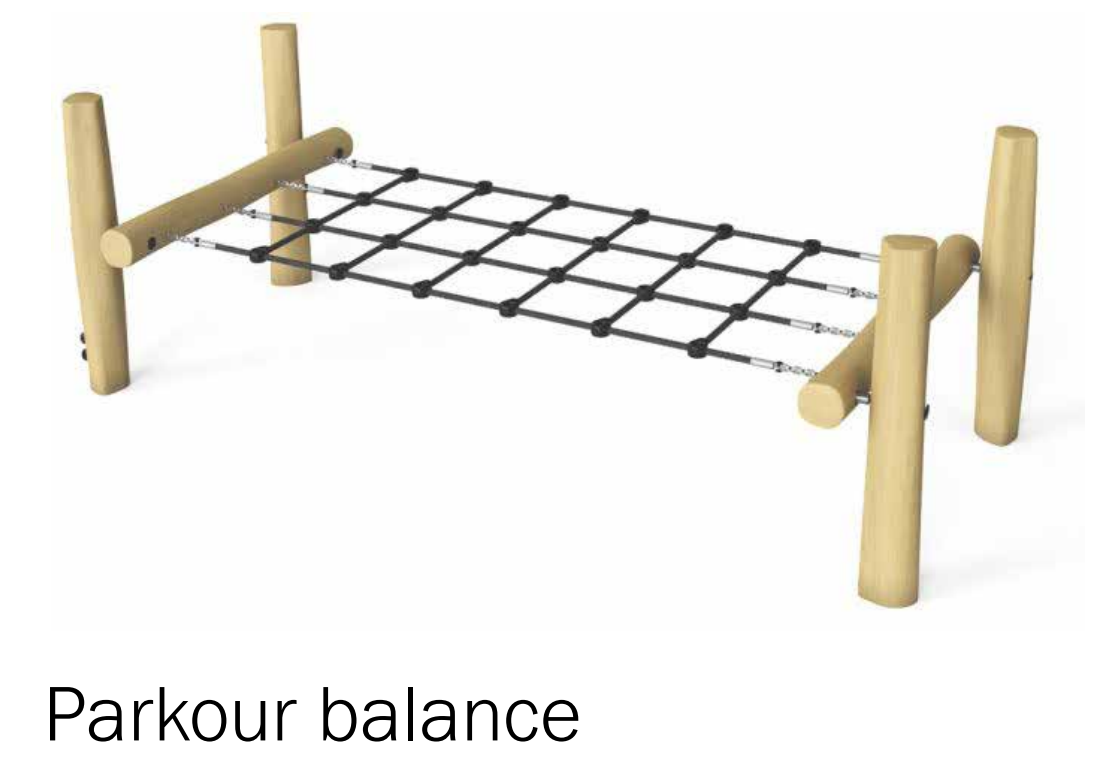

FARVIEW PARK

EXISTING CONDITIONS

EXISTING SITE IMAGES

EXISTING SITE CONDITIONS PLAN

FARVIEW PARK

MASTER PLAN

PHASE 1 SITE PLAN

NEW CONSOLIDATED PLAYGROUND WITH SEATING AREAS AND LANDSCAPING

PLAYGROUND TO BE REMOVED AND CONSOLIDATED IN NEW LOCATION; NEW FLEXIBLE USE SPACE

FARVIEW PARK

PROPOSED PLAYGROUND FEATURES

Sailboat sand play

Multi-spinner

Bucket Spinner

Parkour/Climbing

Swings

Daisy Springer

Spica

Parkour balance

Parkour balance

Early childhood tower climber