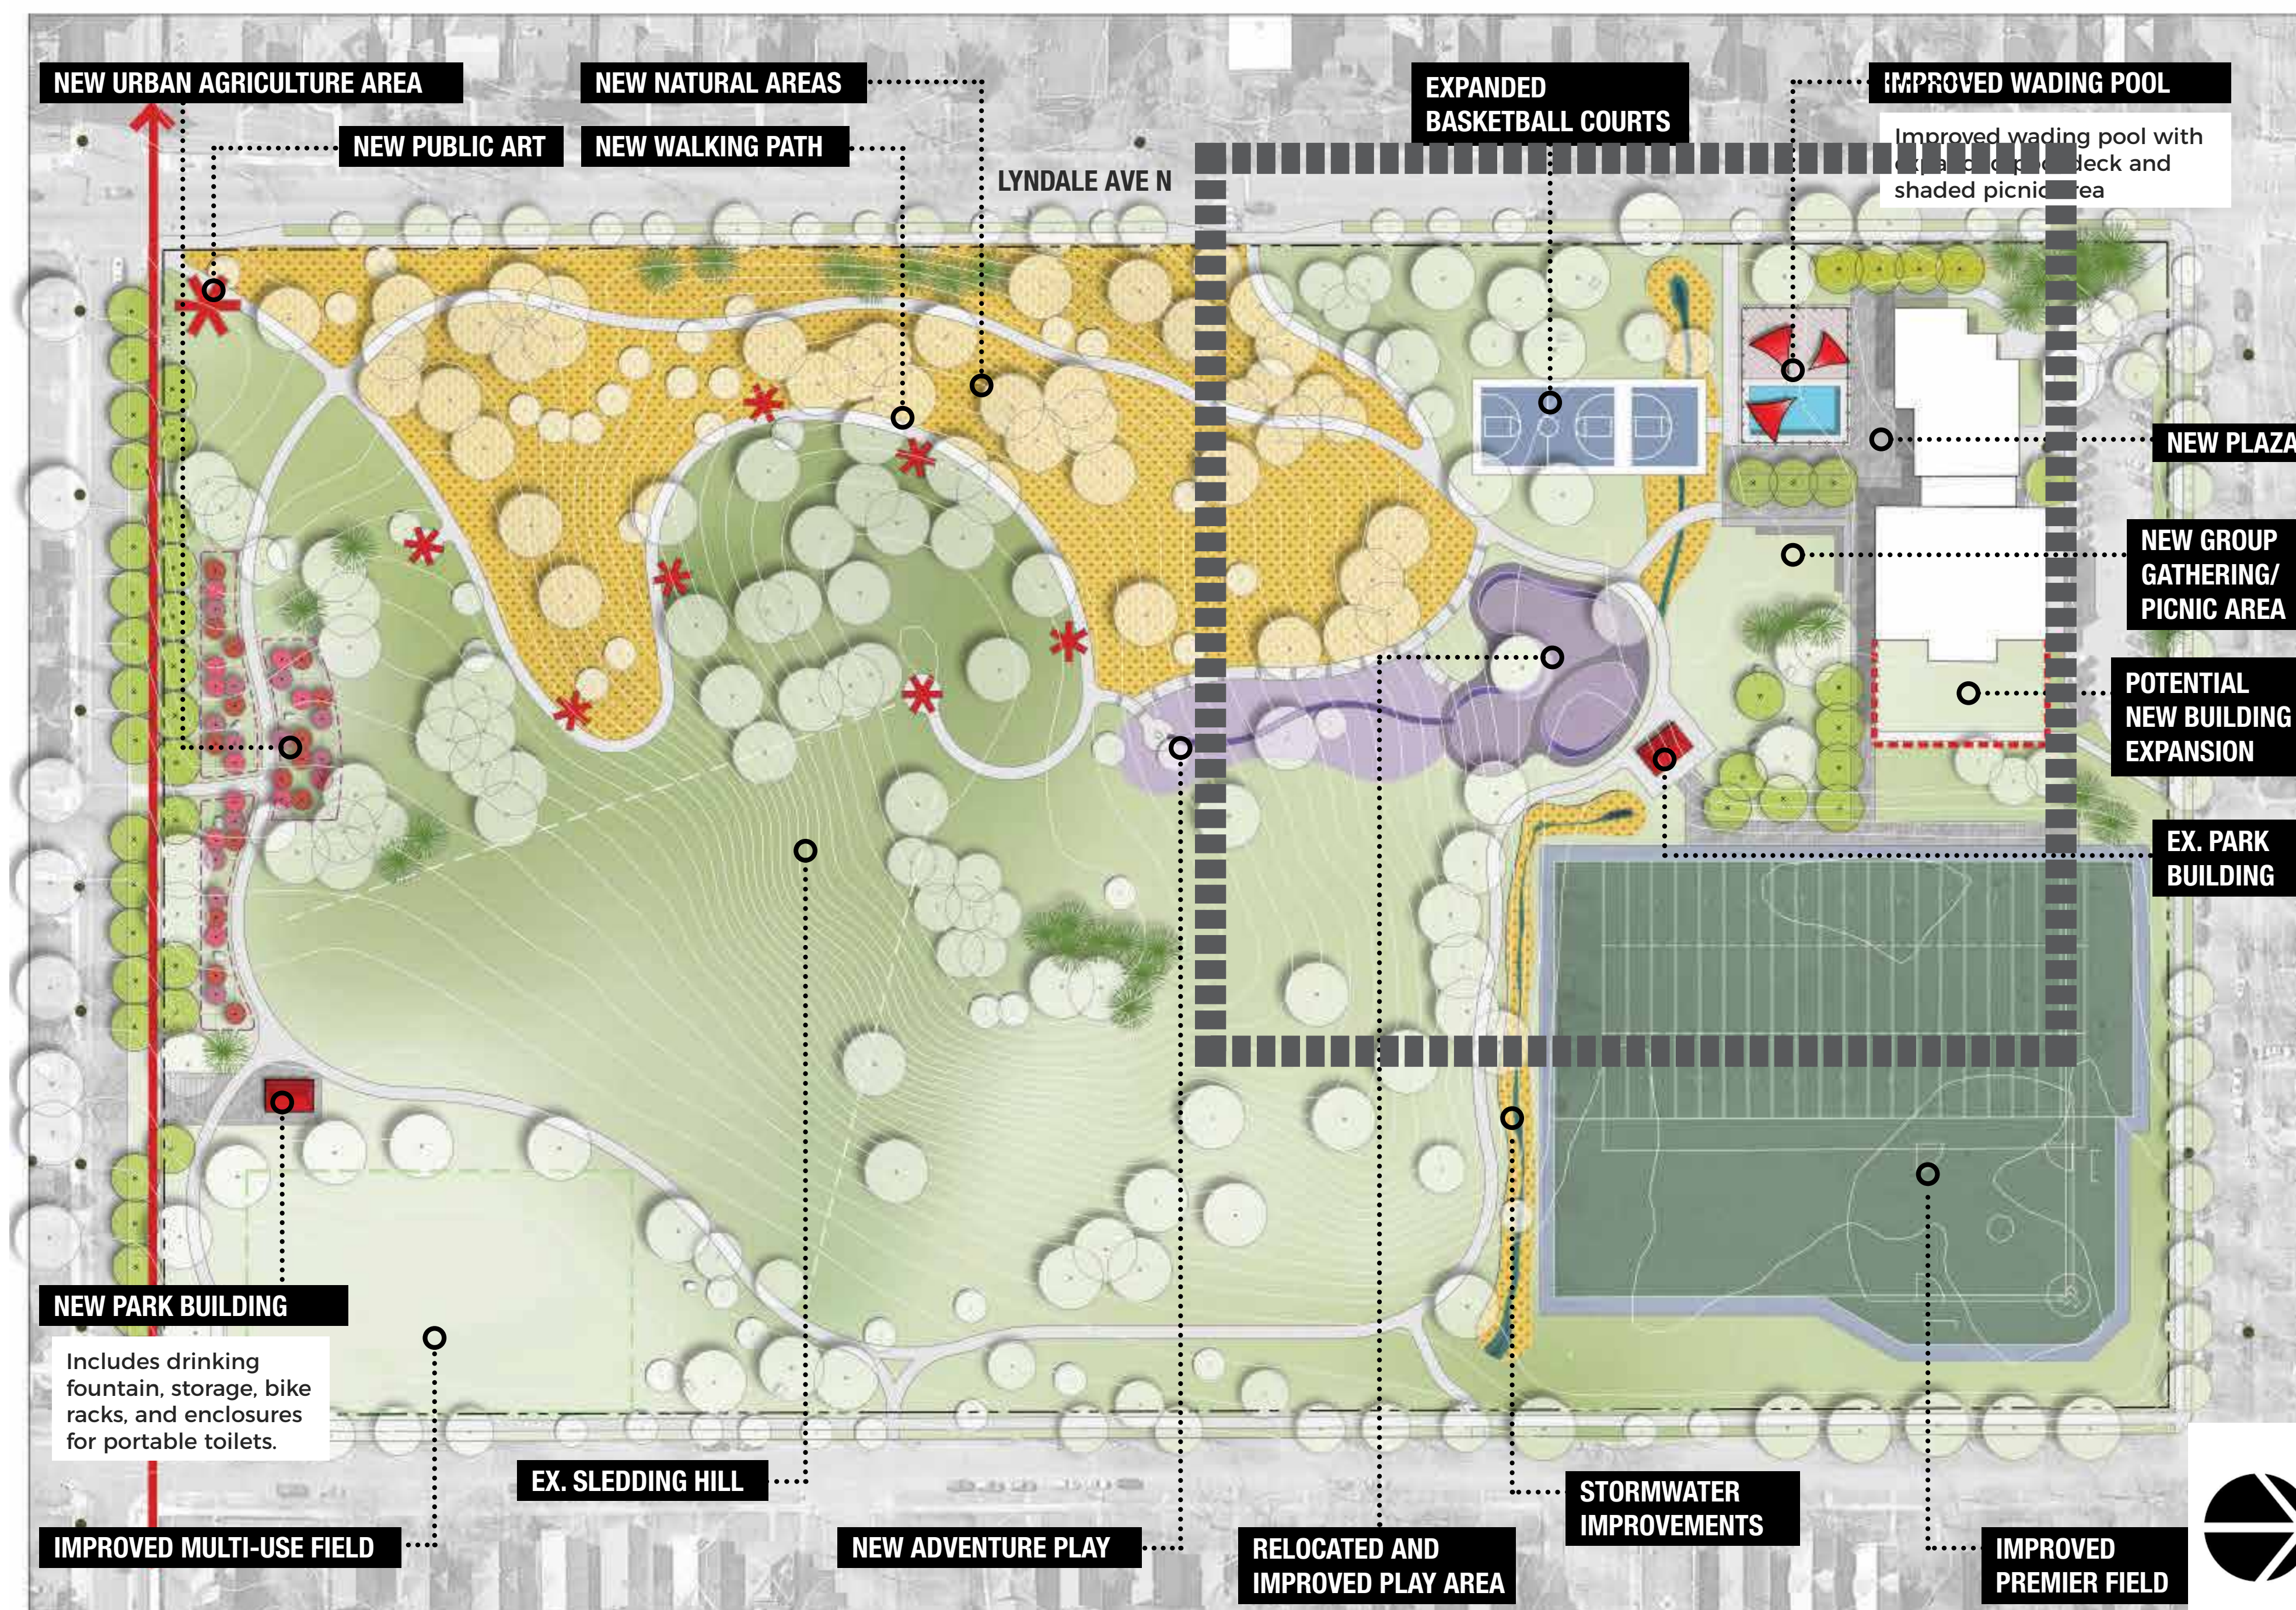

FARVIEW PARK

EXISTING CONDITIONS

EXISTING SITE IMAGES

EXISTING SITE CONDITIONS PLAN

FARVIEW PARK

MASTER PLAN

PHASE 1 SITE PLAN

NEW CONSOLIDATED PLAYGROUND WITH SEATING AREAS AND LANDSCAPING

PLAYGROUND TO BE REMOVED AND CONSOLIDATED IN NEW LOCATION; NEW FLEXIBLE USE SPACE

FARVIEW PARK

PROPOSED PLAYGROUND FEATURES

Sailboat sand play

Multi-spinner

Bucket Spinner

Parkour/Climbing

Swings

Daisy Springer

Spica

Parkour balance

Parkour balance

Early childhood tower climber