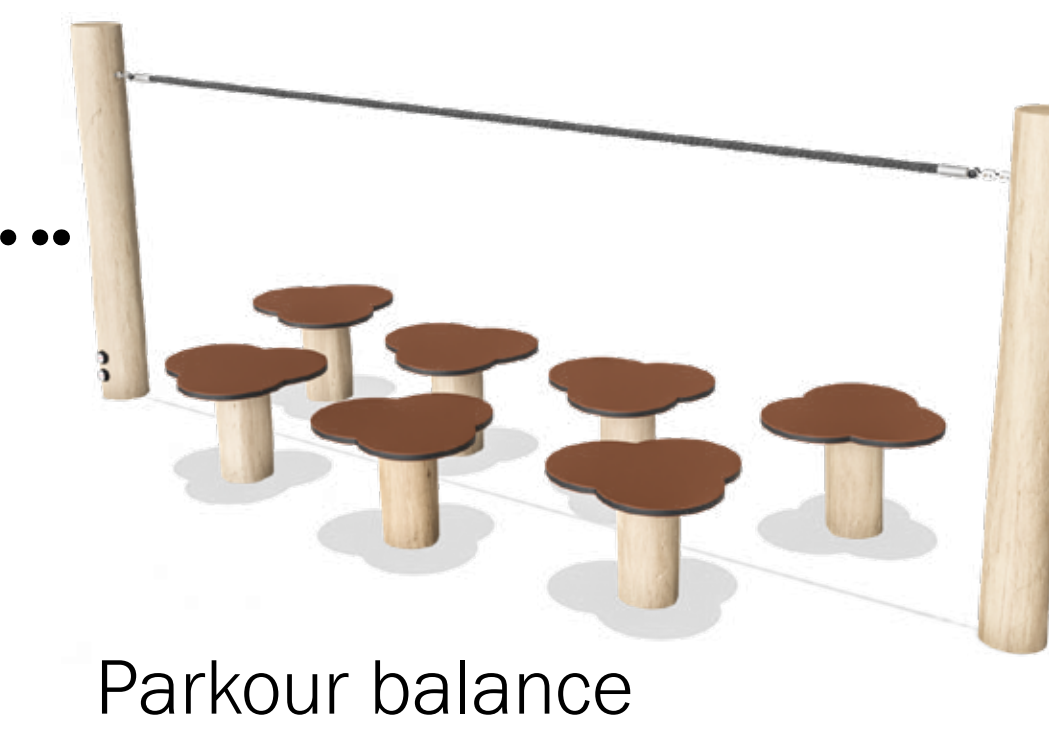

FARVIEW PARK

EXISTING CONDITIONS

EXISTING SITE IMAGES

EXISTING SITE CONDITIONS PLAN

FARVIEW PARK

MASTER PLAN

PHASE 1 SITE PLAN

NEW CONSOLIDATED PLAYGROUND WITH SEATING AREAS AND LANDSCAPING

PLAYGROUND TO BE REMOVED AND CONSOLIDATED IN NEW LOCATION; NEW FLEXIBLE USE SPACE

FARVIEW PARK

PROPOSED PLAYGROUND FEATURES

Sailboat sand play

Multi-spinner

Bucket Spinner

Parkour/Climbing

Swings

Daisy Springer

Spica

Parkour balance

Parkour balance

Early childhood tower climber