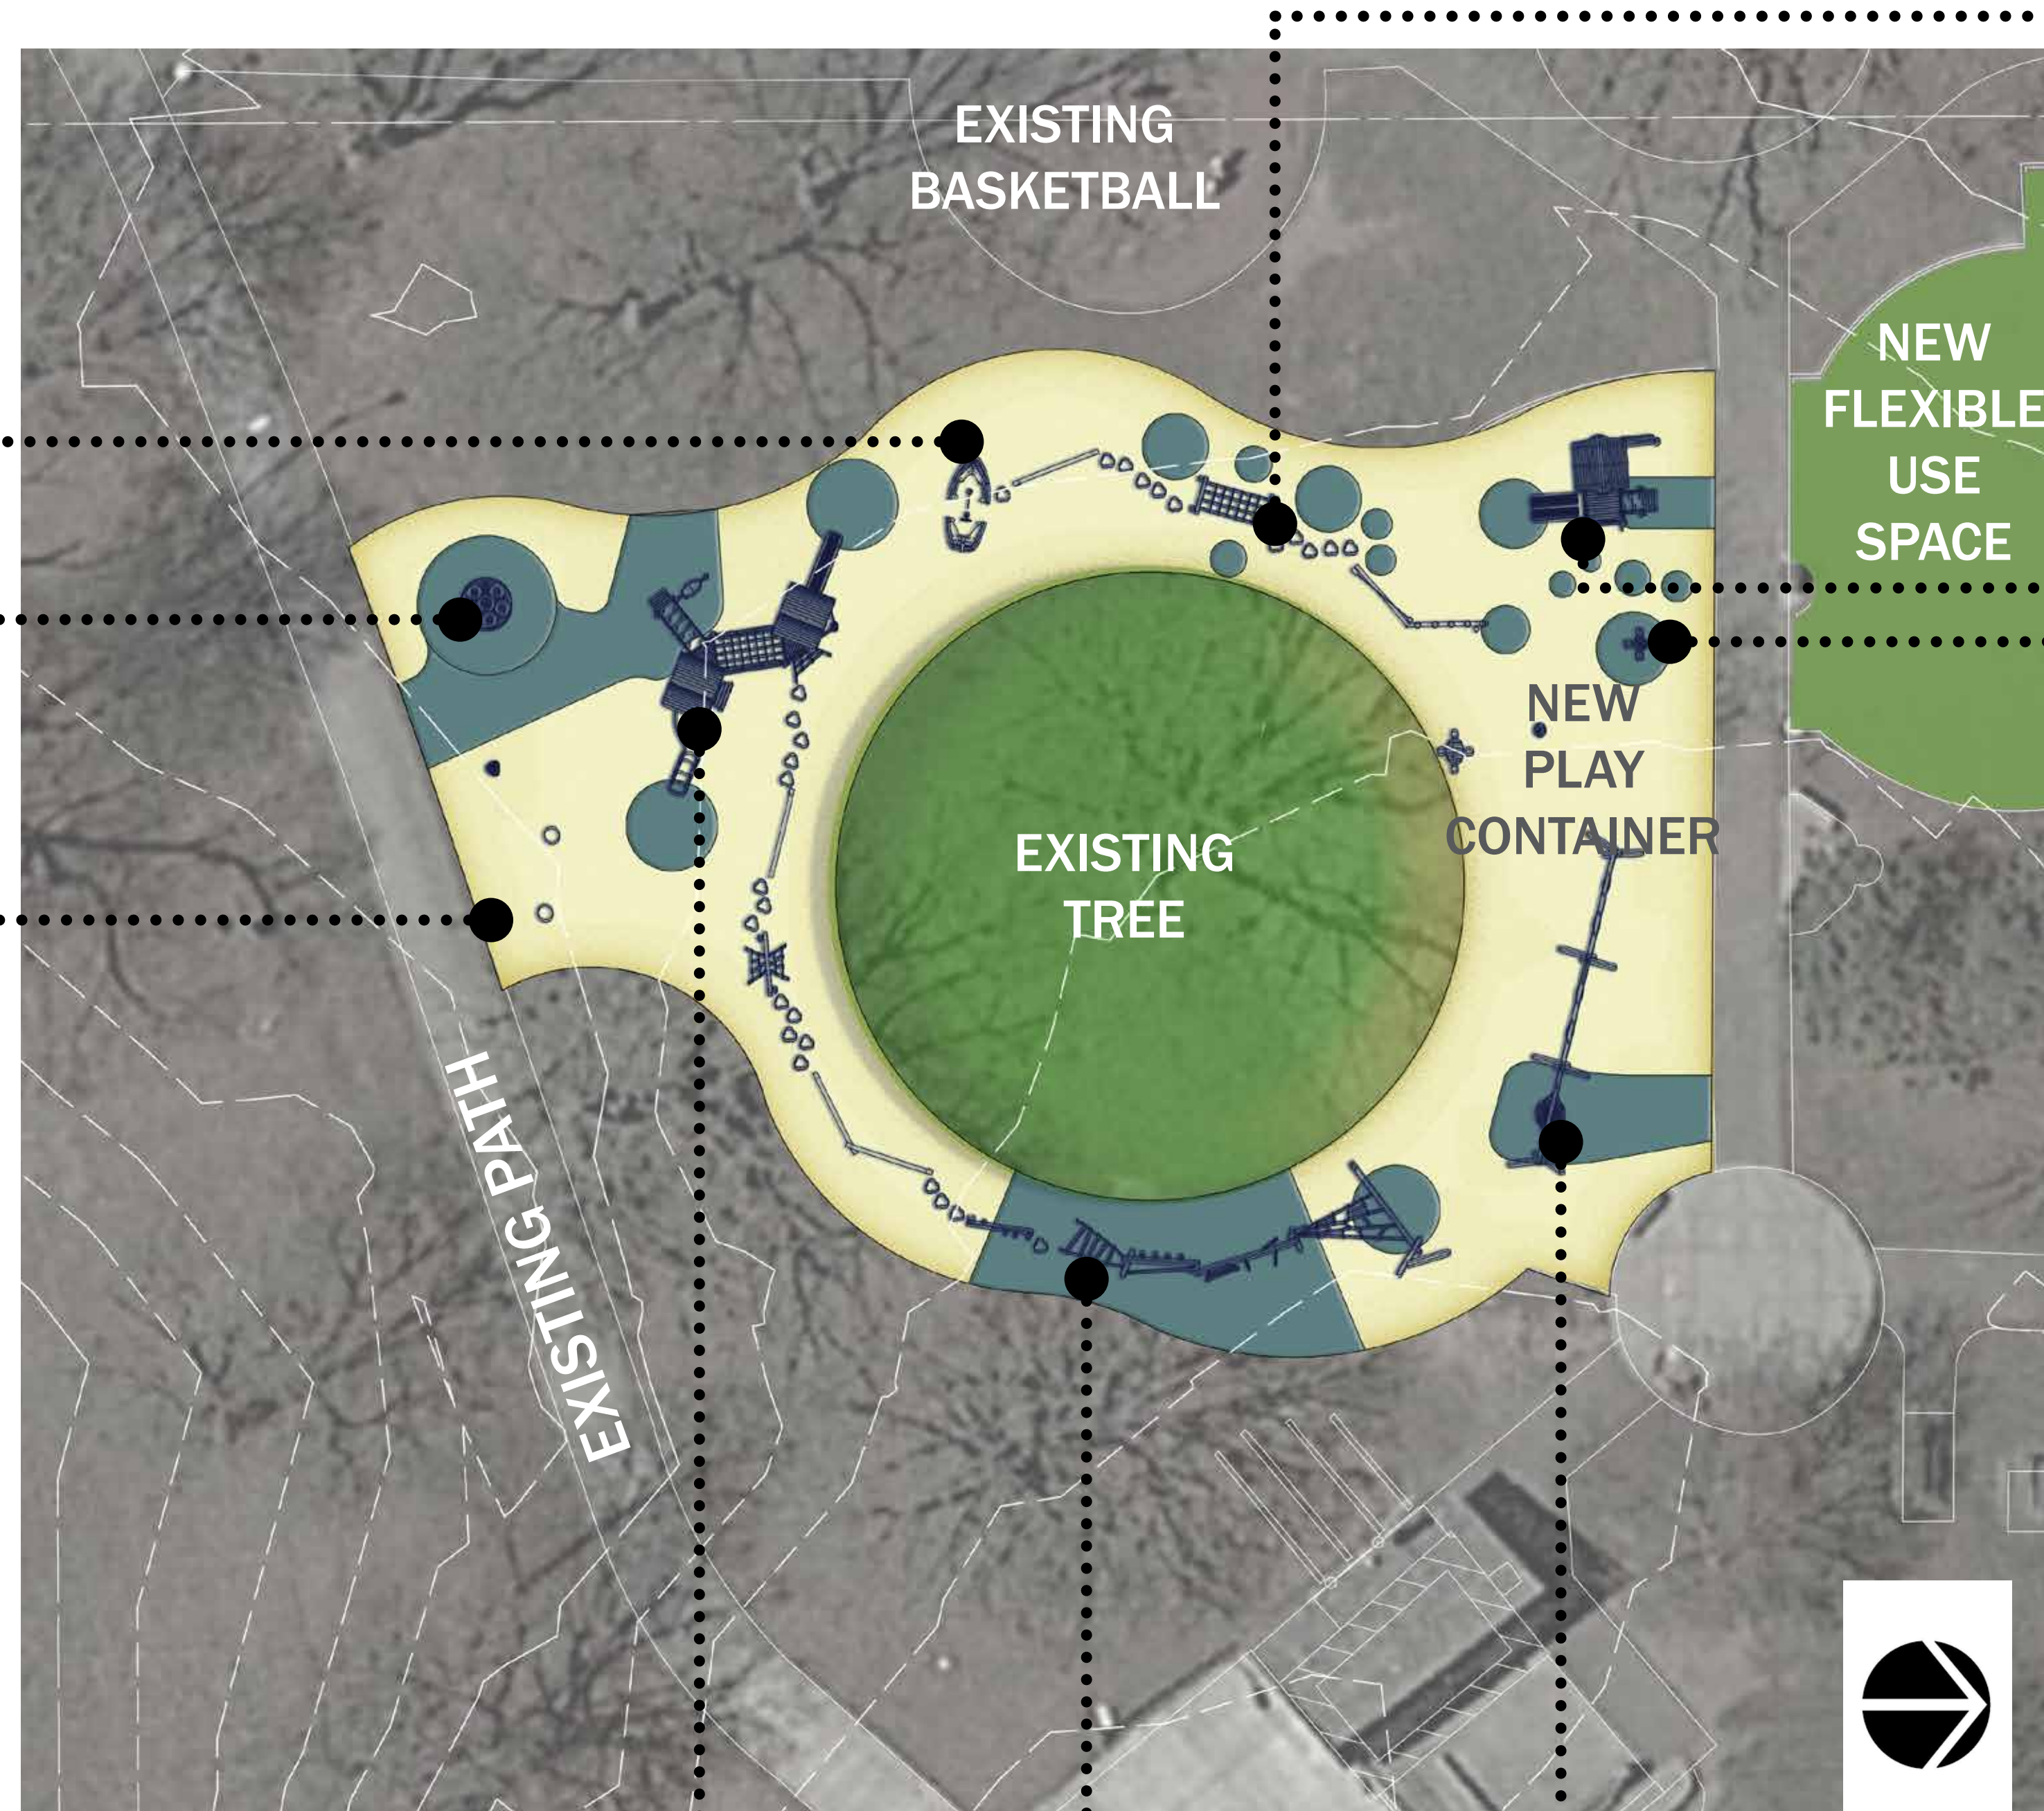

FARVIEW PARK

EXISTING CONDITIONS

EXISTING SITE IMAGES

EXISTING SITE CONDITIONS PLAN

FARVIEW PARK

MASTER PLAN

PHASE 1 SITE PLAN

NEW CONSOLIDATED PLAYGROUND WITH SEATING AREAS AND LANDSCAPING

PLAYGROUND TO BE REMOVED AND CONSOLIDATED IN NEW LOCATION; NEW FLEXIBLE USE SPACE

FARVIEW PARK

PROPOSED PLAYGROUND FEATURES

Sailboat sand play

Multi-spinner

Bucket Spinner

Parkour/Climbing

Swings

Daisy Springer

Spica

Parkour balance

Parkour balance

Early childhood tower climber