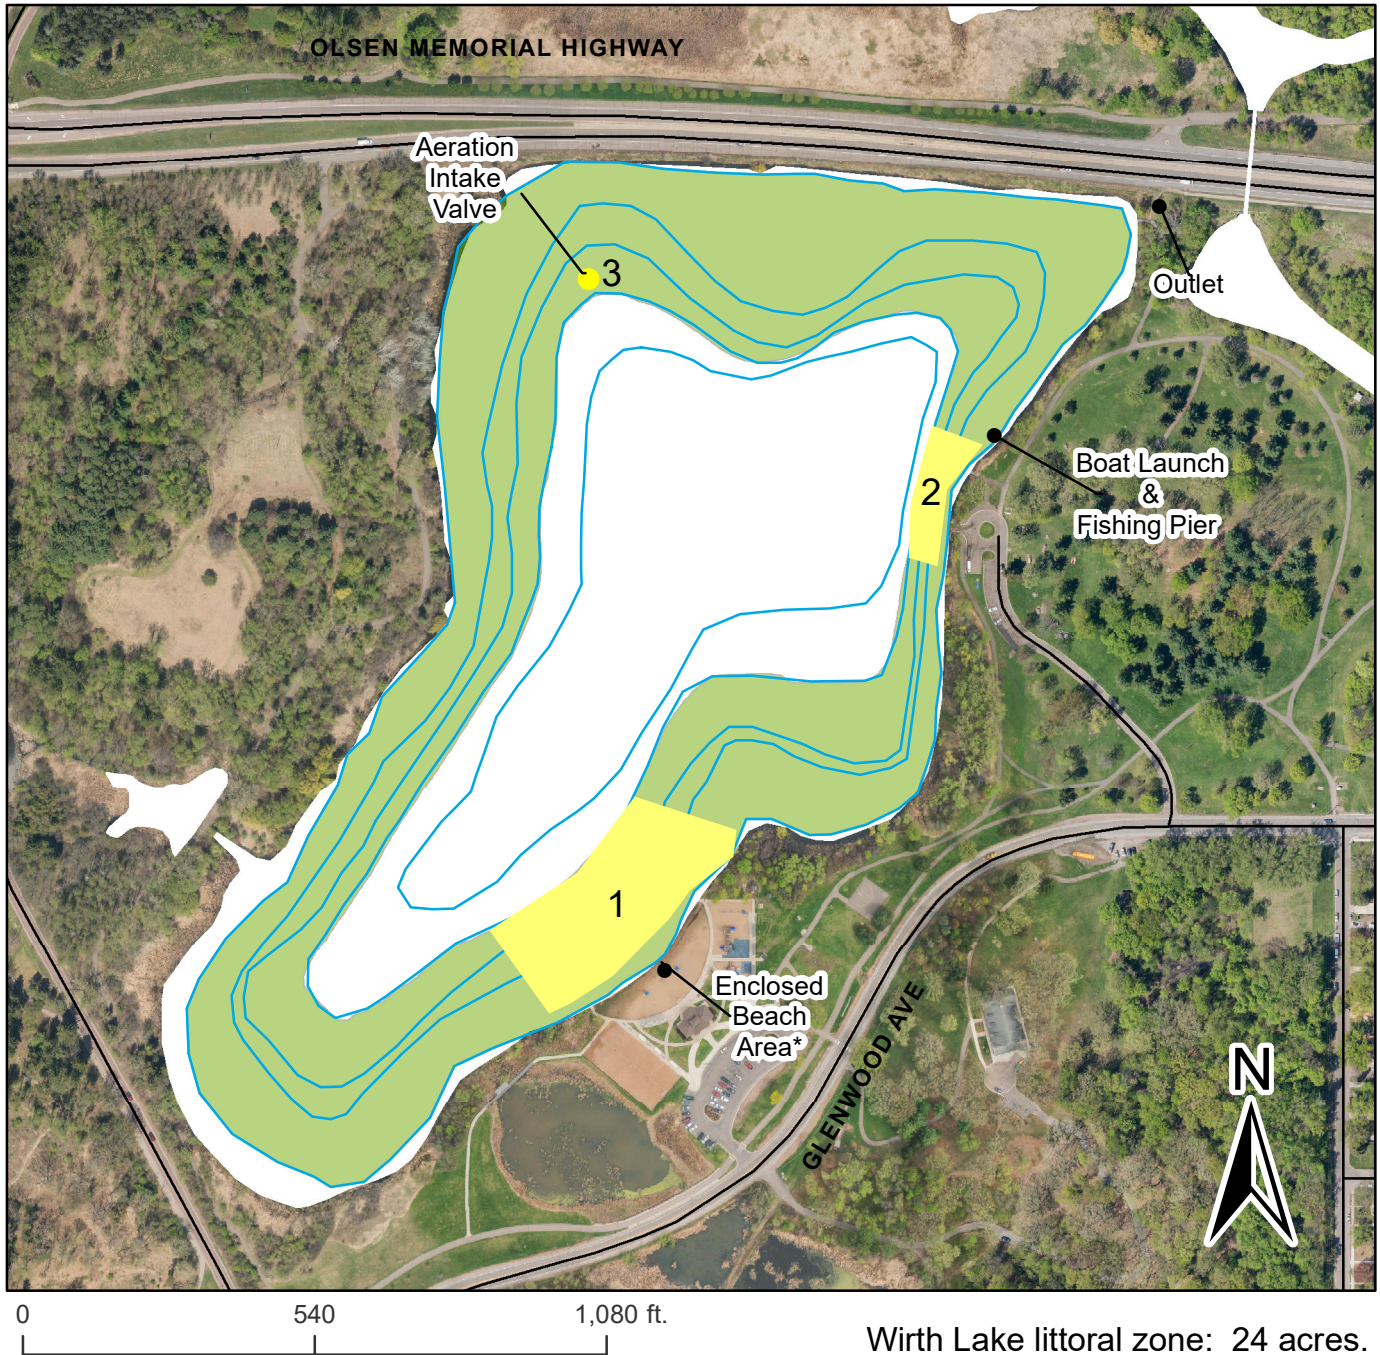

Proposed Wirth Lake Aq. Plant Harvest Areas: 2024

-  Proposed Harvest Area
-  DNR-defined 15-ft littoral zone

Wirth Lake littoral zone: 24 acres.
Proposed harvest zones: 2.31 acres.
Percentage of littoral zone: 9%
DNR Lake Number:
27003700
S20 T29 R24

* Wirth Beach is enclosed by a boardwalk. It is inaccessible for our harvester. Beach weed removal will be by SCUBA hand-harvest

* The littoral zone is the area in which submerged plants are able to grow. It extends to about 15-feet of depth depending on water clarity.