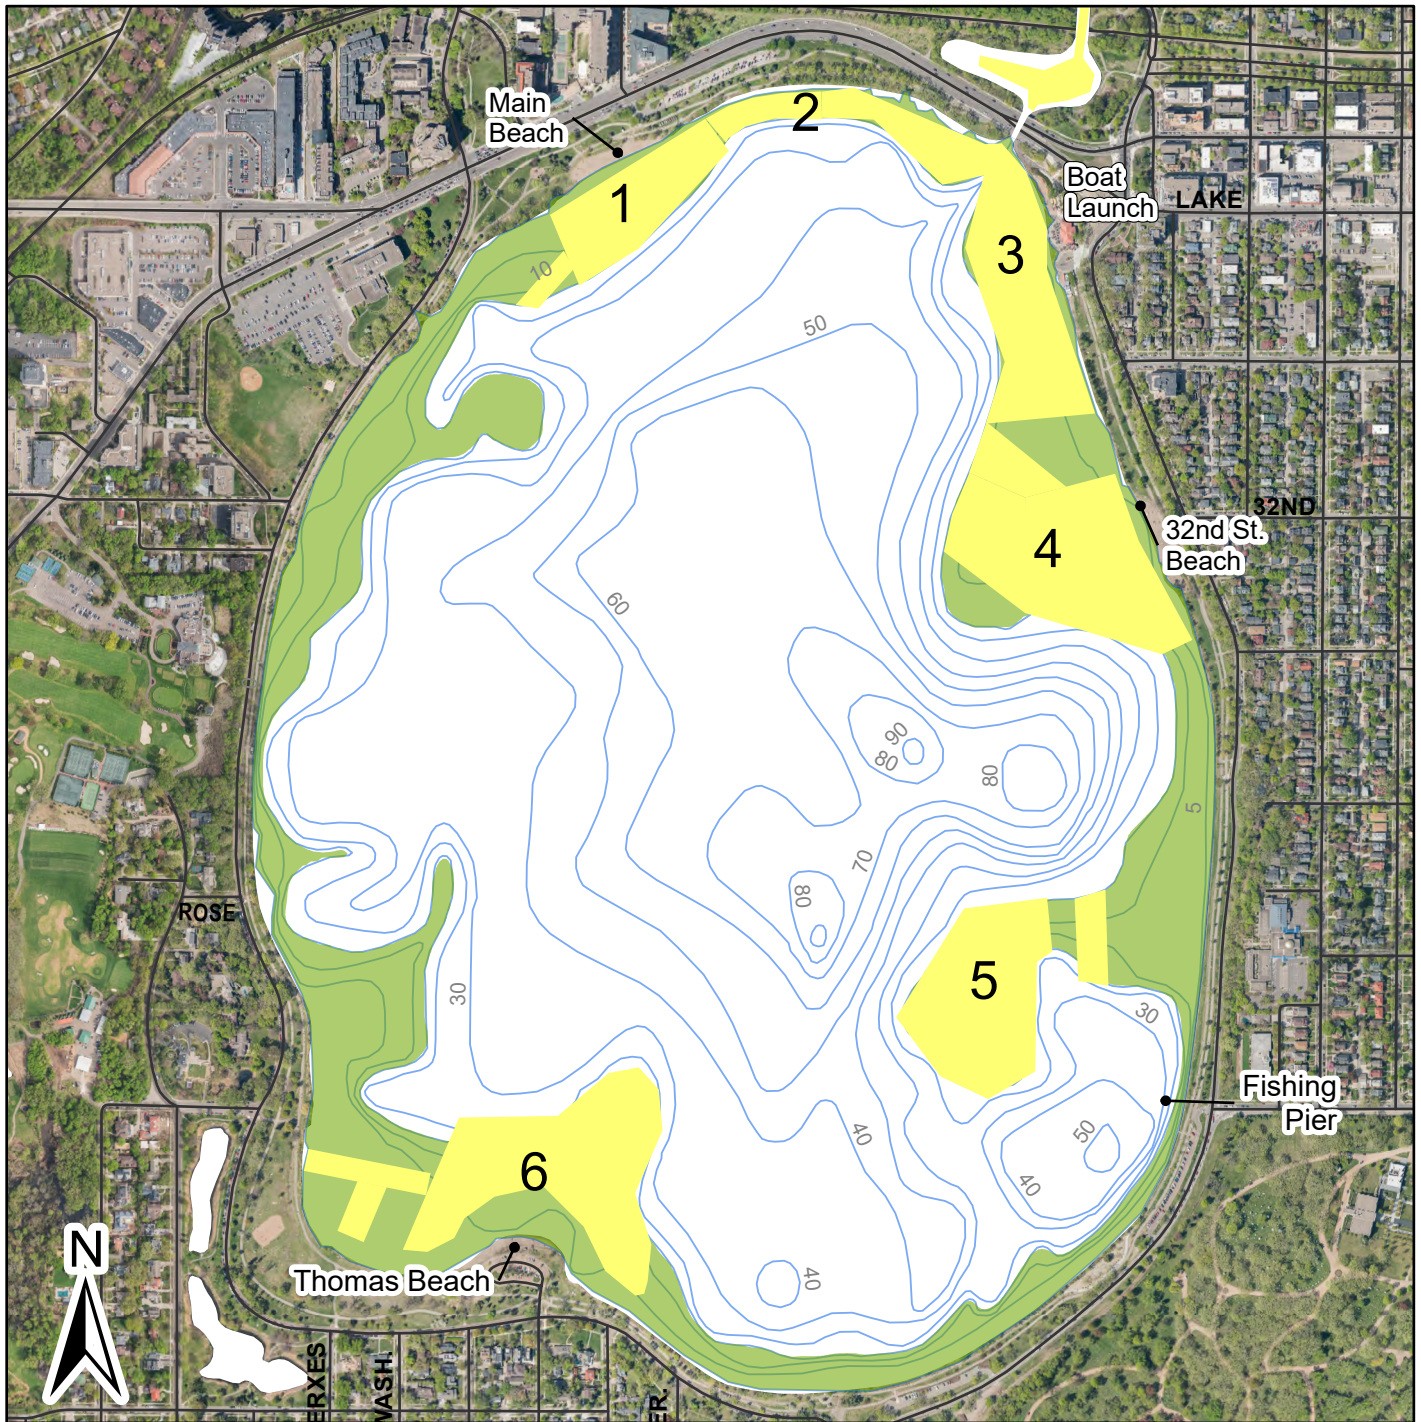

Permitted Aq. Plant Harvest Areas for Bde Maka Ska 2024

Permitted plant harvest Area = 56 Acres
 Bde Maka Ska littoral zone = 114 Acres
 Permitted % littoral harvested = 49%
 Max allowed in statute = 50%

DNR Lake Number: 27003100
 S4 T28 R24
 S5 T28 R24

-  Avoid
-  Harvest
-  DNR-defined 15-foot littoral zone

* The littoral zone is the area in which submerged plants are able to grow.
 It extends to about 15-feet of depth depending on water clarity.