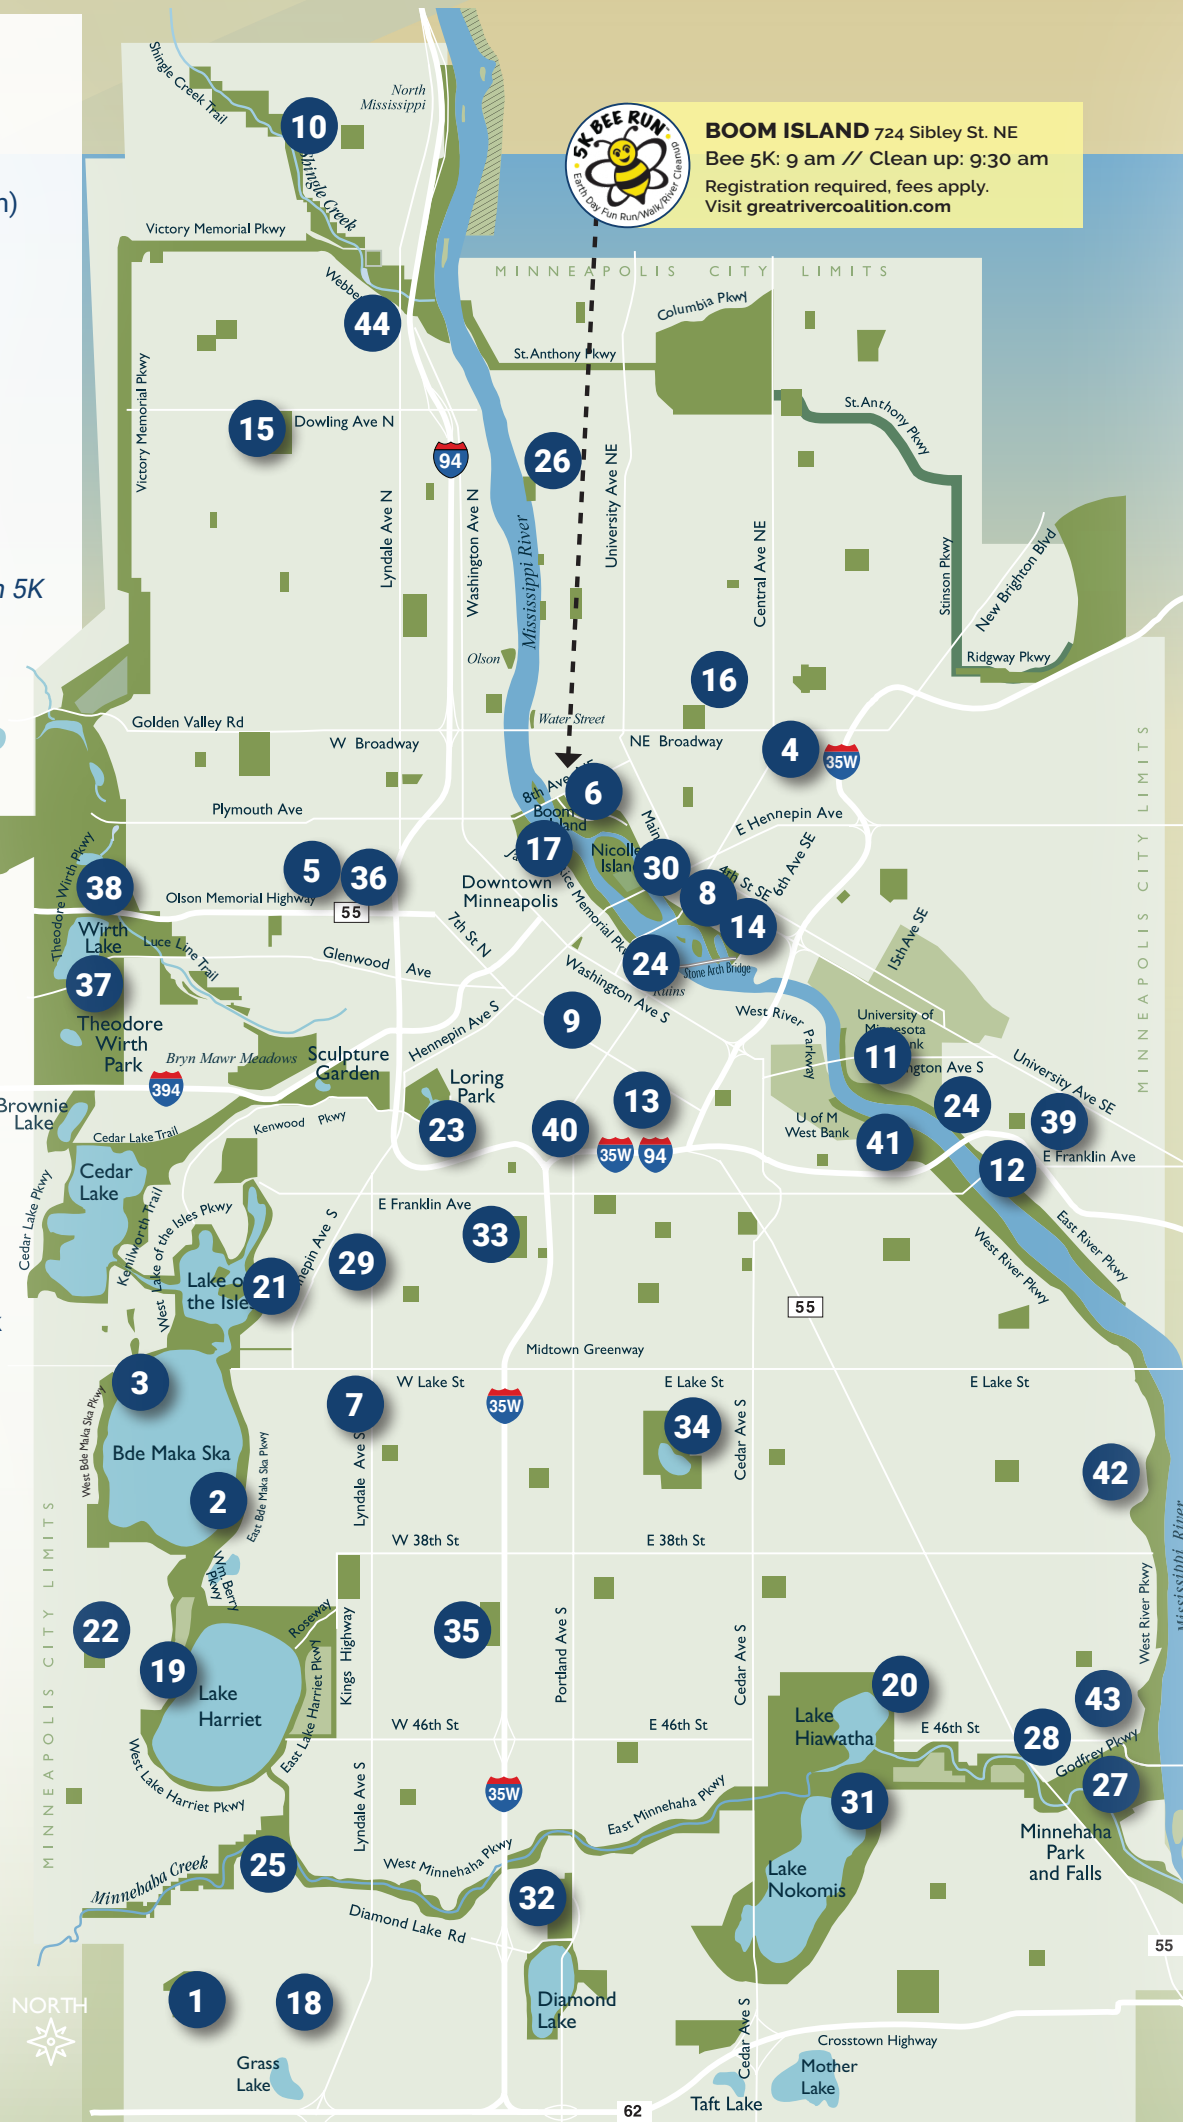

- 24 Luxton Park**
112 Williams Ave SE
- 25 Lynnhurst Park (Community Center)**
1345 W Minnehaha Pkwy
- 26 Marshall Terrace Park**
2740 Marshall St. NE
- 27 Minnehaha Dog Park**
5399 Minnehaha Park Dr. S
- 28 Minnehaha Falls and Regional Park**
4801 S Minnehaha Drive
- 29 Mueller Park**
2509 Colfax Ave. S
- 30 Nicollet Island - St. Anthony Main**
SE Main Street (Merriam St. to SE 3rd Ave) - meet by Merriam St. Bridge
- 31 Nokomis Community Center**
2401 Minnehaha Pkwy. E
- 32 Pearl Park**
414 Diamond Lake Rd. E
- 33 Peavy Park**
730 E 22nd St.
- 34 Powderhorn Park**
3400 15th Ave. S
- 35 Rev. Dr. Martin Luther King Jr. Park**
4055 Nicollet Ave. S
- 36 Sumner Field**
901 Aldrich Ave. N
- 37 Theodore Wirth Beachhouse**
3200 Glenwood Ave
- 38 Theodore Wirth Trailhead**
1221 Theodore Wirth Pkwy
- 39 Tower Hill Park**
55 Malcolm Ave. SE
- 40 Triangle Park**
10th Street between 4th and 5th Ave.
- 41 W. River Pkwy & 24th St.**
W. River Pkwy & 24th St.
- 42 W. River Pkwy & E 36th St.**
W. River Pkwy & E 36th St.
- 43 W. River Pkwy & 44th St.**
W. River Pkwy & 44th St.
- 44 Webber Park**
425 W 26th St