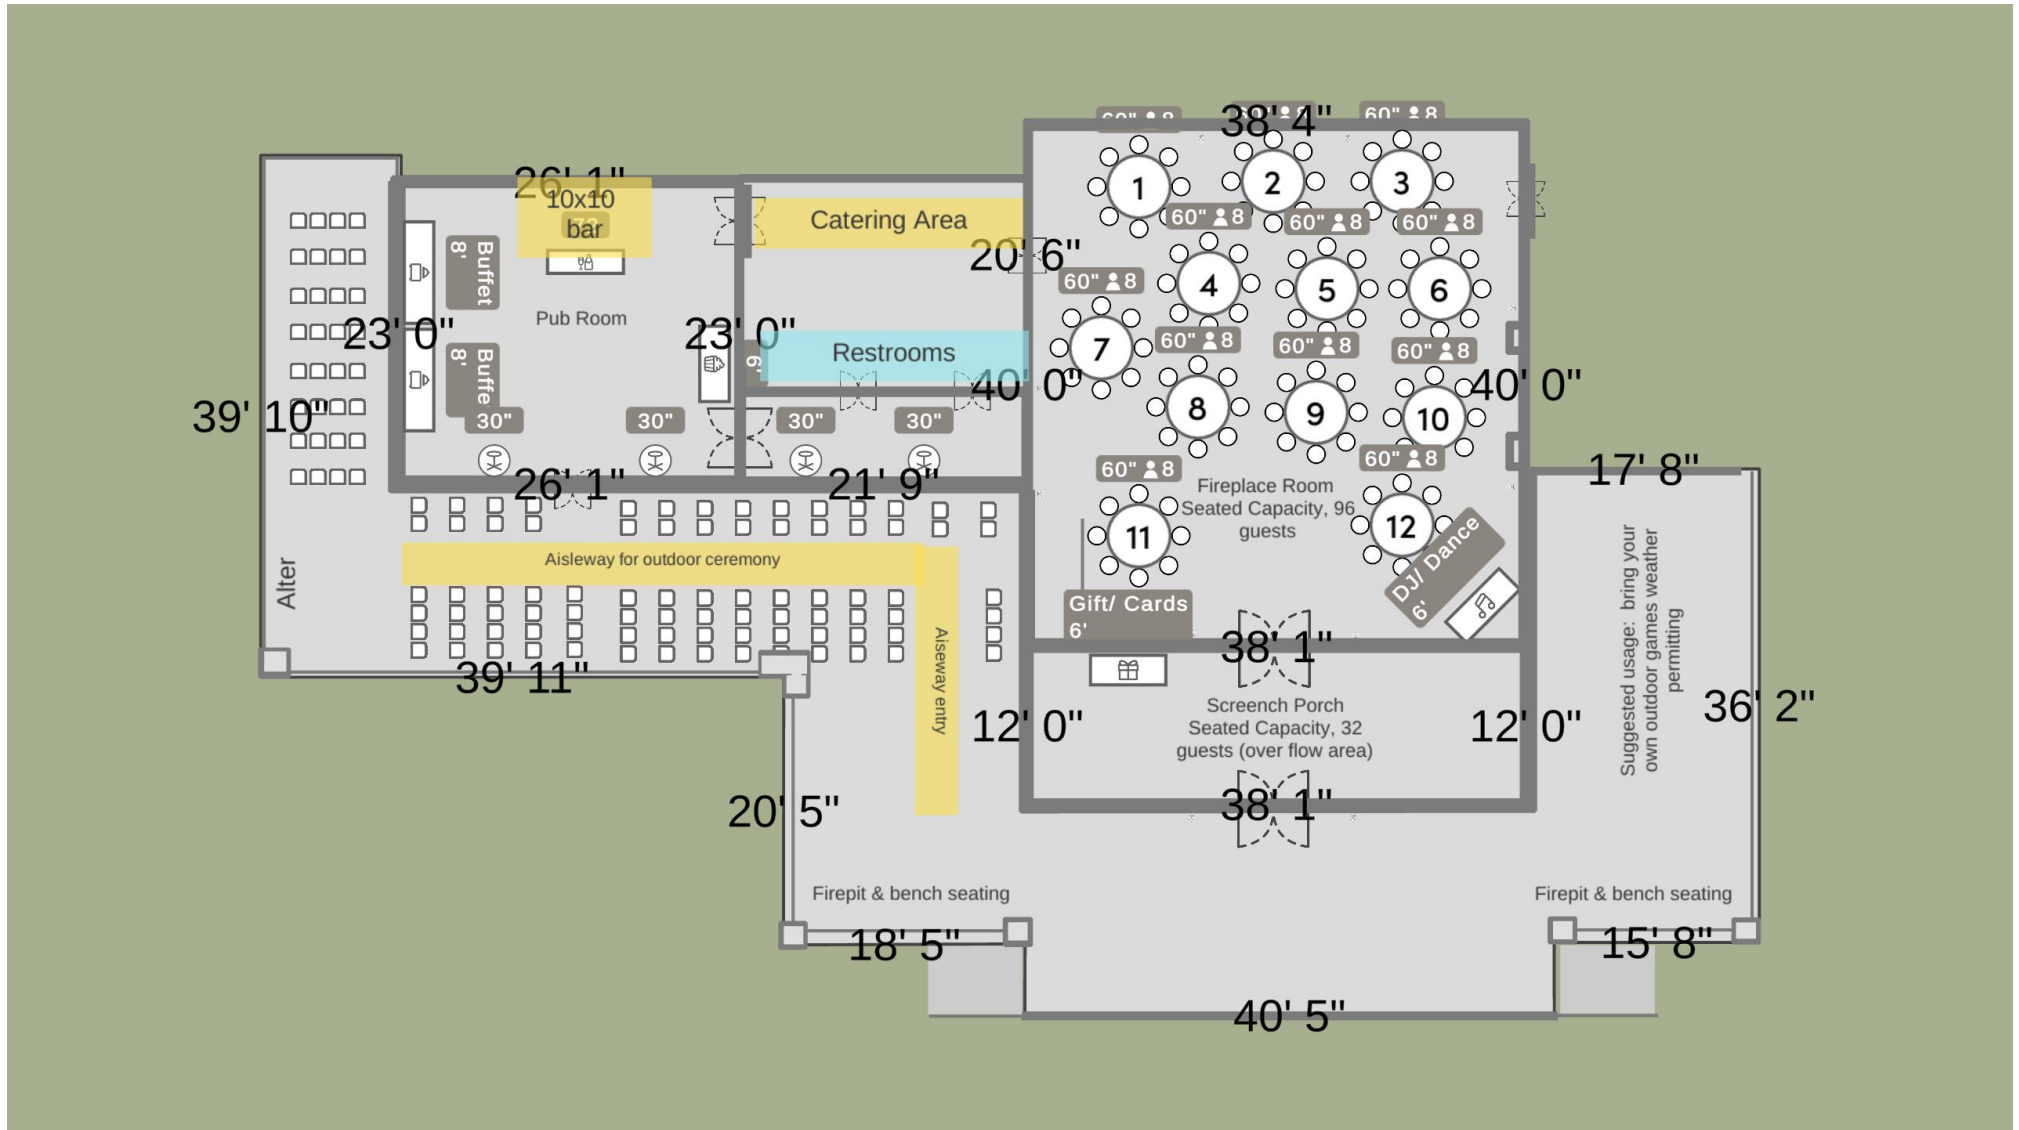

Eddie Manderville Chalet - Full Venue - Example Set - Outdoor Ceremony & Indoor Reception - 4/14/2023 - Max Capacity Reception 128 pp

● Table Seats (96)

■ Chairs (116)

☺ Lounge Furniture (0)