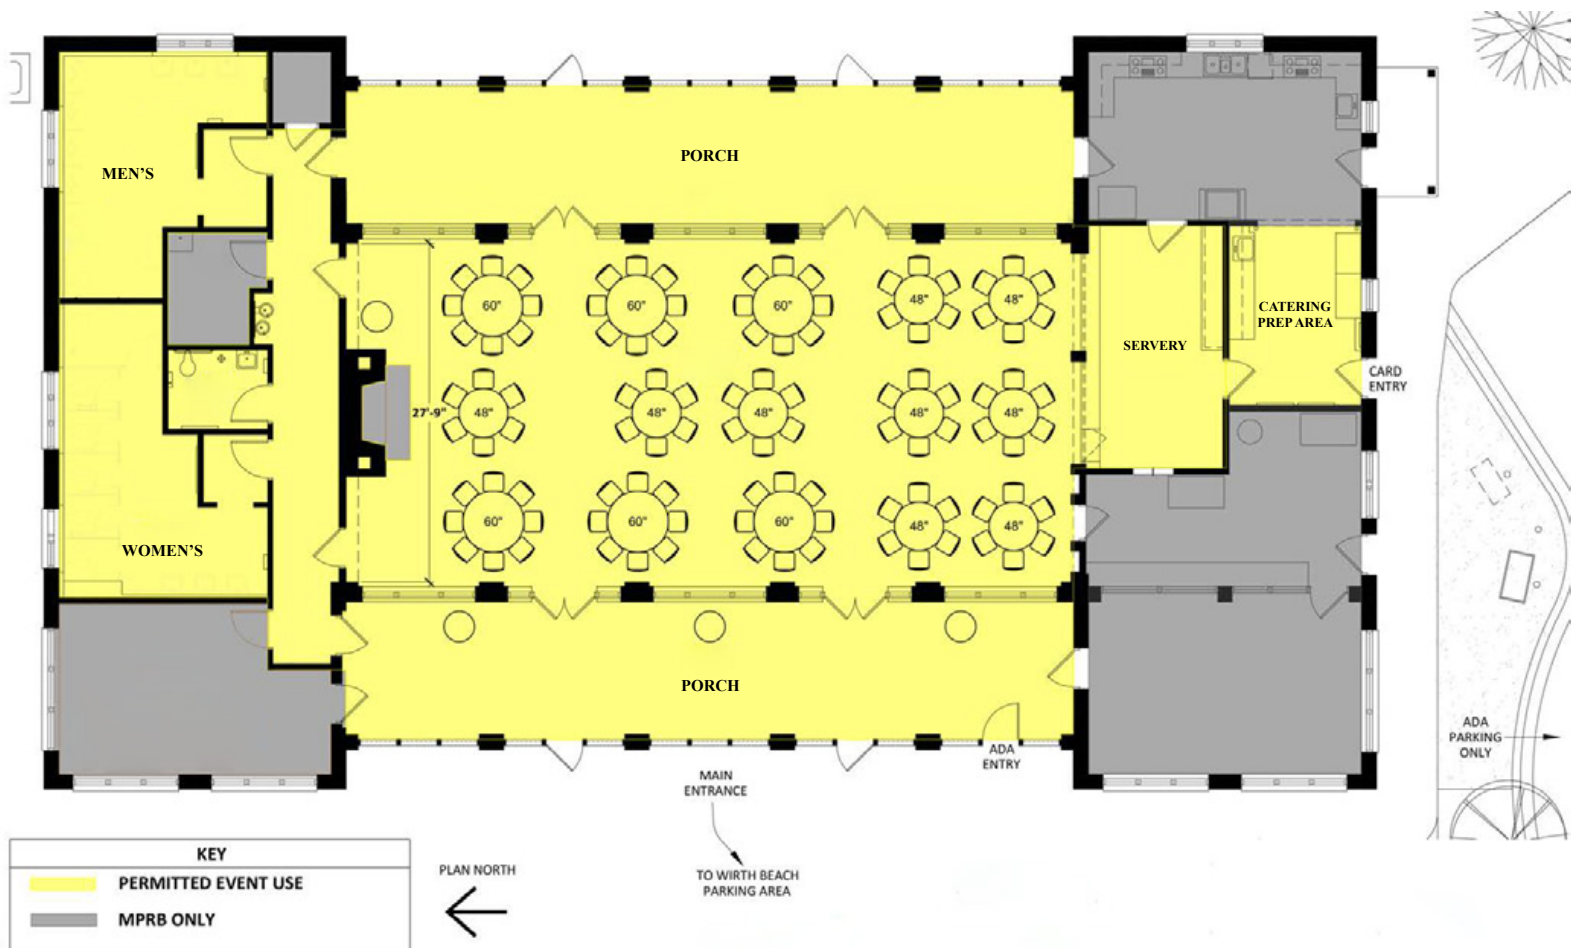

Reception/Ceremony Capacity

- 100 seated guests

Features and Amenities

- On-site prep and serving area
- Screened porch with picnic tables
- Indoor wood-burning fireplace
- Nearby recreational activities
- On-site handicap parking
- Parking at Wirth Beach

Table/Chair Inventory

- 6 - 60" Banquet rounds
- 9 - 48" Banquet rounds
- 4 - 6' banquet tables
- 1 - 8' banquet table
- 3 - 30" High-top cocktail tables
- 100 Folding chairs
- 3 picnic tables (porch only)

Pavilion Dimensions

- **Fireplace Room** 59' x 27'
1,593 square feet
(not including porch areas)

Secure Your Date at Theodore Wirth Pavilion

Submit a completed permit application as early as possible

Applications are available at www.minneapolisparcs.org/receptionsites