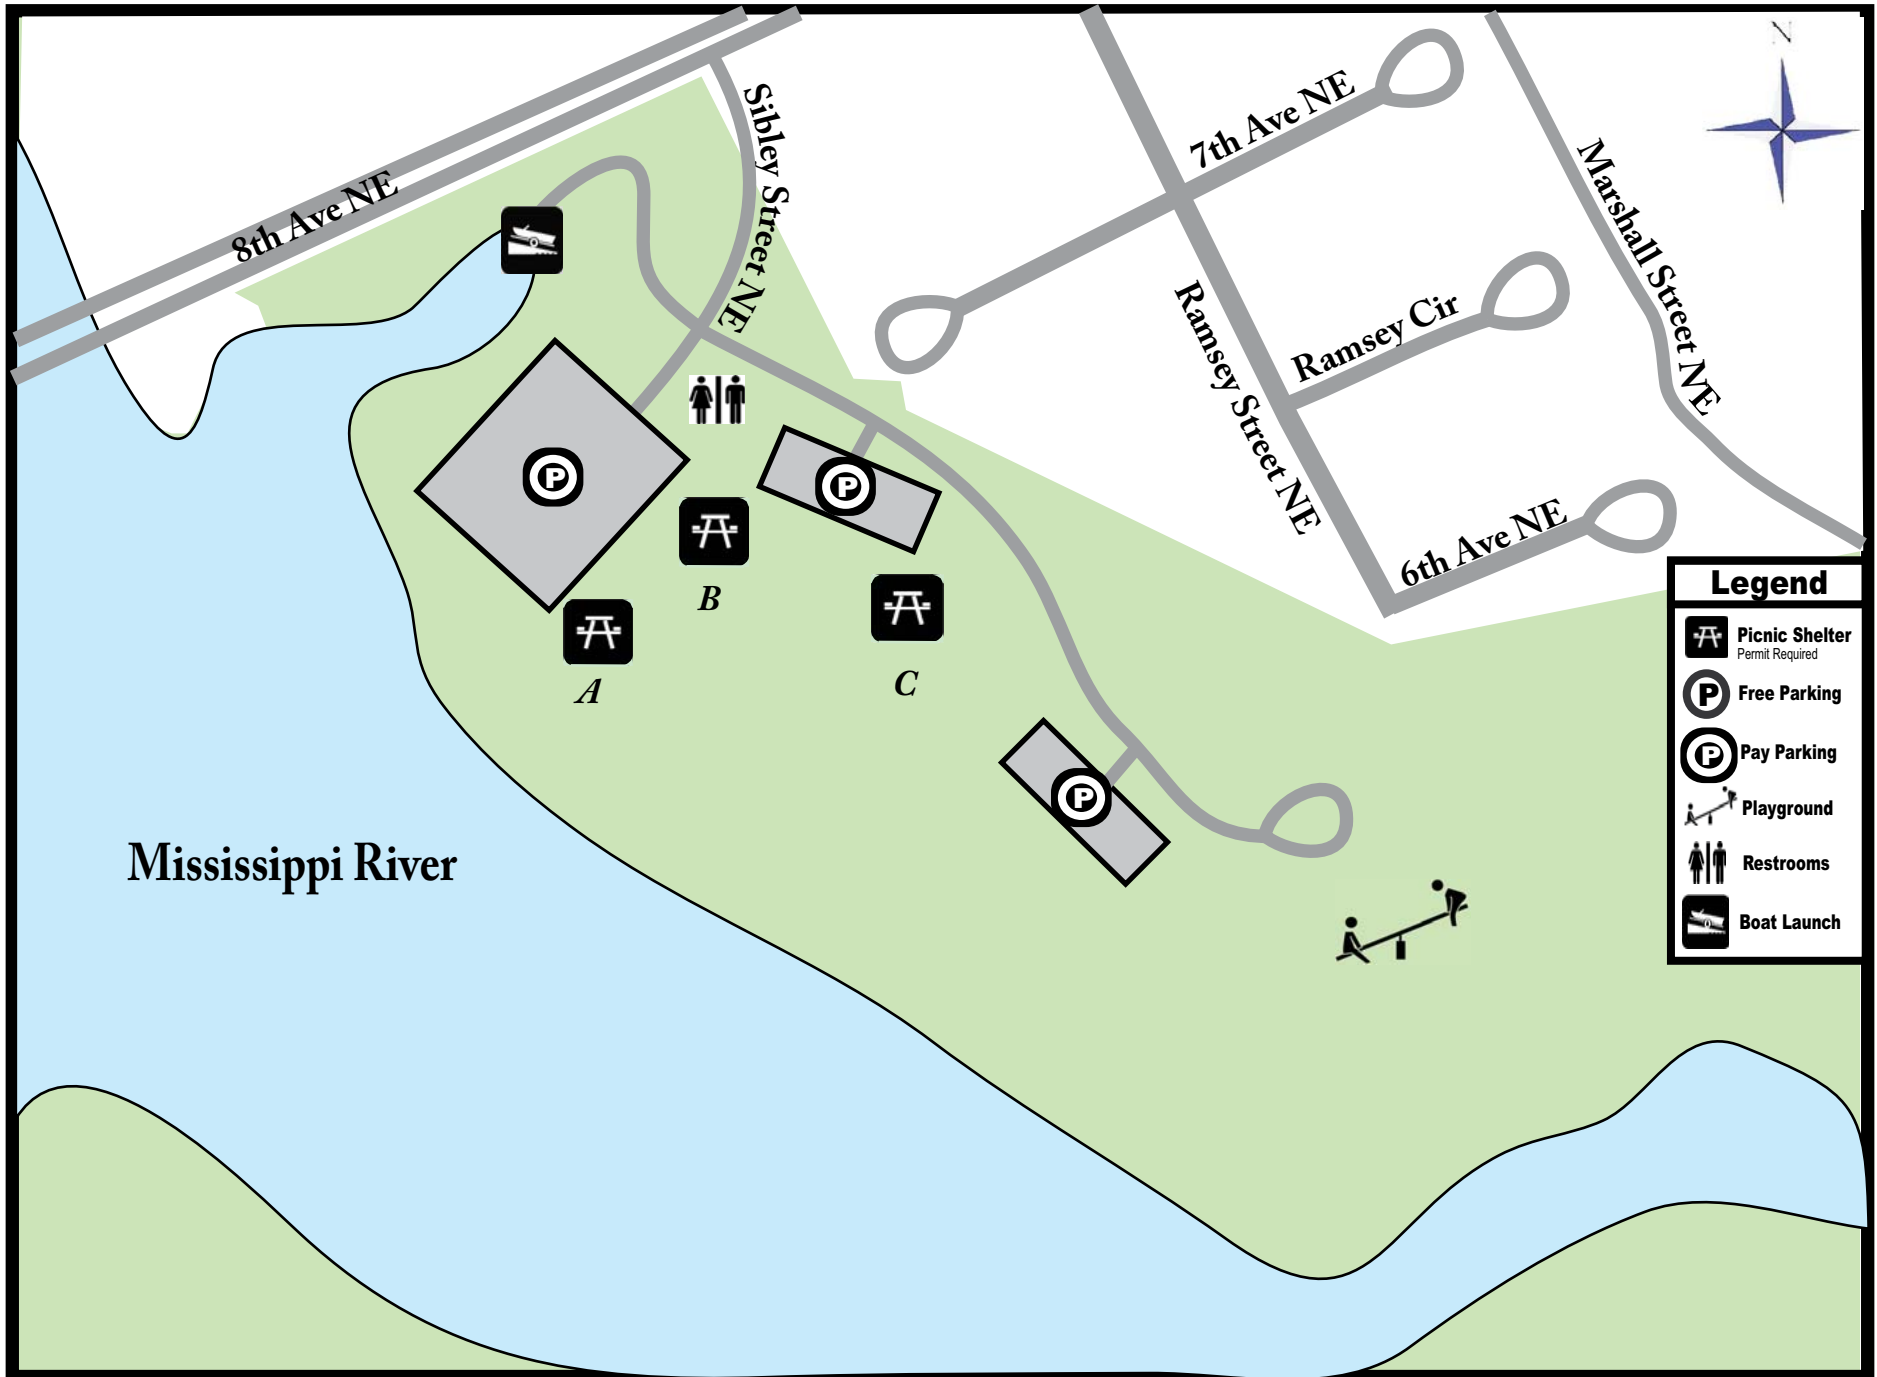

Minneapolis
Park & Recreation Board

Boom Island Park

Group Picnic Facilities
www.MinneapolisParks.org

Minneapolis
Park & Recreation Board

Legend

- Picnic Shelter
Permit Required
- Free Parking
- Pay Parking
- Playground
- Restrooms
- Boat Launch