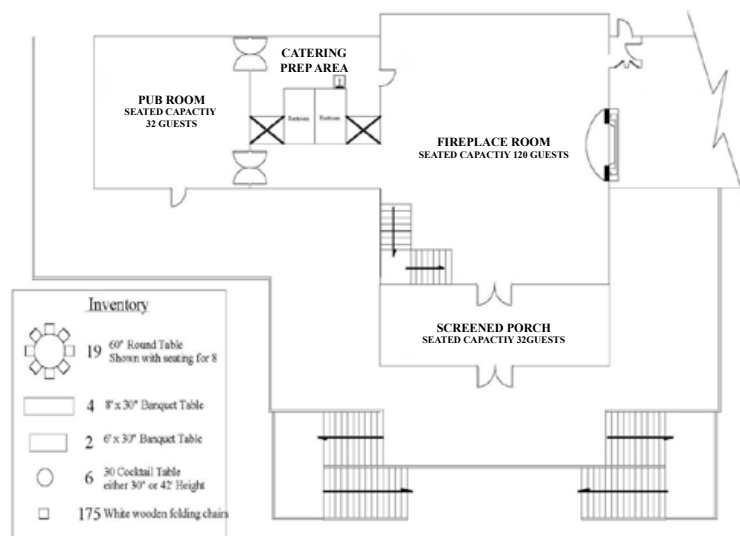

Venue Capacities:

- Fireplace Room 104 seated guests
- Pub Room 32 seated guests
- Porch 32 seated guests
- 170 max capacity
- Fireplace Room 145 seated theatre style
- Pub Room 40 seated theatre style
- Stone Terrace 100 seated theatre style

Features and Amenities:

- Wireless internet
- Projector screen
- Indoor wood-burning fireplace
- Onsite parking
- Private wedding ready rooms
- Outdoor stone terrace with fire pit
- Fireplace Room, Pub Room, Porch, Stone Terrace
- Views of golf course, forest, city skyline

Table/Chair Inventory

- 18 - 60" banquet rounds
- 1 - 40" banquet round
- 4 - 8' banquet tables
- 2 - 6' banquet tables
- 2 - 4' tables
- 6 - Cocktail tables (42" height)
- 145 White folding chairs (used for ceremony and dining seating)
- 1 Portable bar and keg cooler (CO 2 tanks needed)

Chalet Dimensions

- **Fireplace Room** 38' x 40' 1,520 square feet
- **Pub Room** 26' x 23' 598 square feet
- **Porch** 12' x 38' 456 square feet
- **Stone Terrace** 40' x 15' 600 square feet
  34' x 17' 578 square feet
  40' x 13' 520 square feet

Rental Rates

- **Reception only** (12pm–Midnight)
  - Monday–Thursday $799
  - Friday $1,199
  - Saturday and Holidays $1,599
  - Sunday $999
- **Ceremony & Reception** (12pm – Midnight)
  - Monday–Thursday $1,324
  - Friday $1,724
  - Saturday and Holidays $2,124
  - Sunday $1,524

*Note: fees above do not include tax or a $150 refundable damage deposit

Secure Your Date at Theodore Wirth Chalet

Submit a completed permit application as early as possible

Applications are available at www.minneapolisparcs.org/receptionsites

Send your completed application:

permits@minneapolisparcs.org
Minneapolis Park and Recreation Board
Attn: Wedding Permits
2117 West River Road North
Minneapolis, MN 55411

Minneapolis
Park & Recreation Board