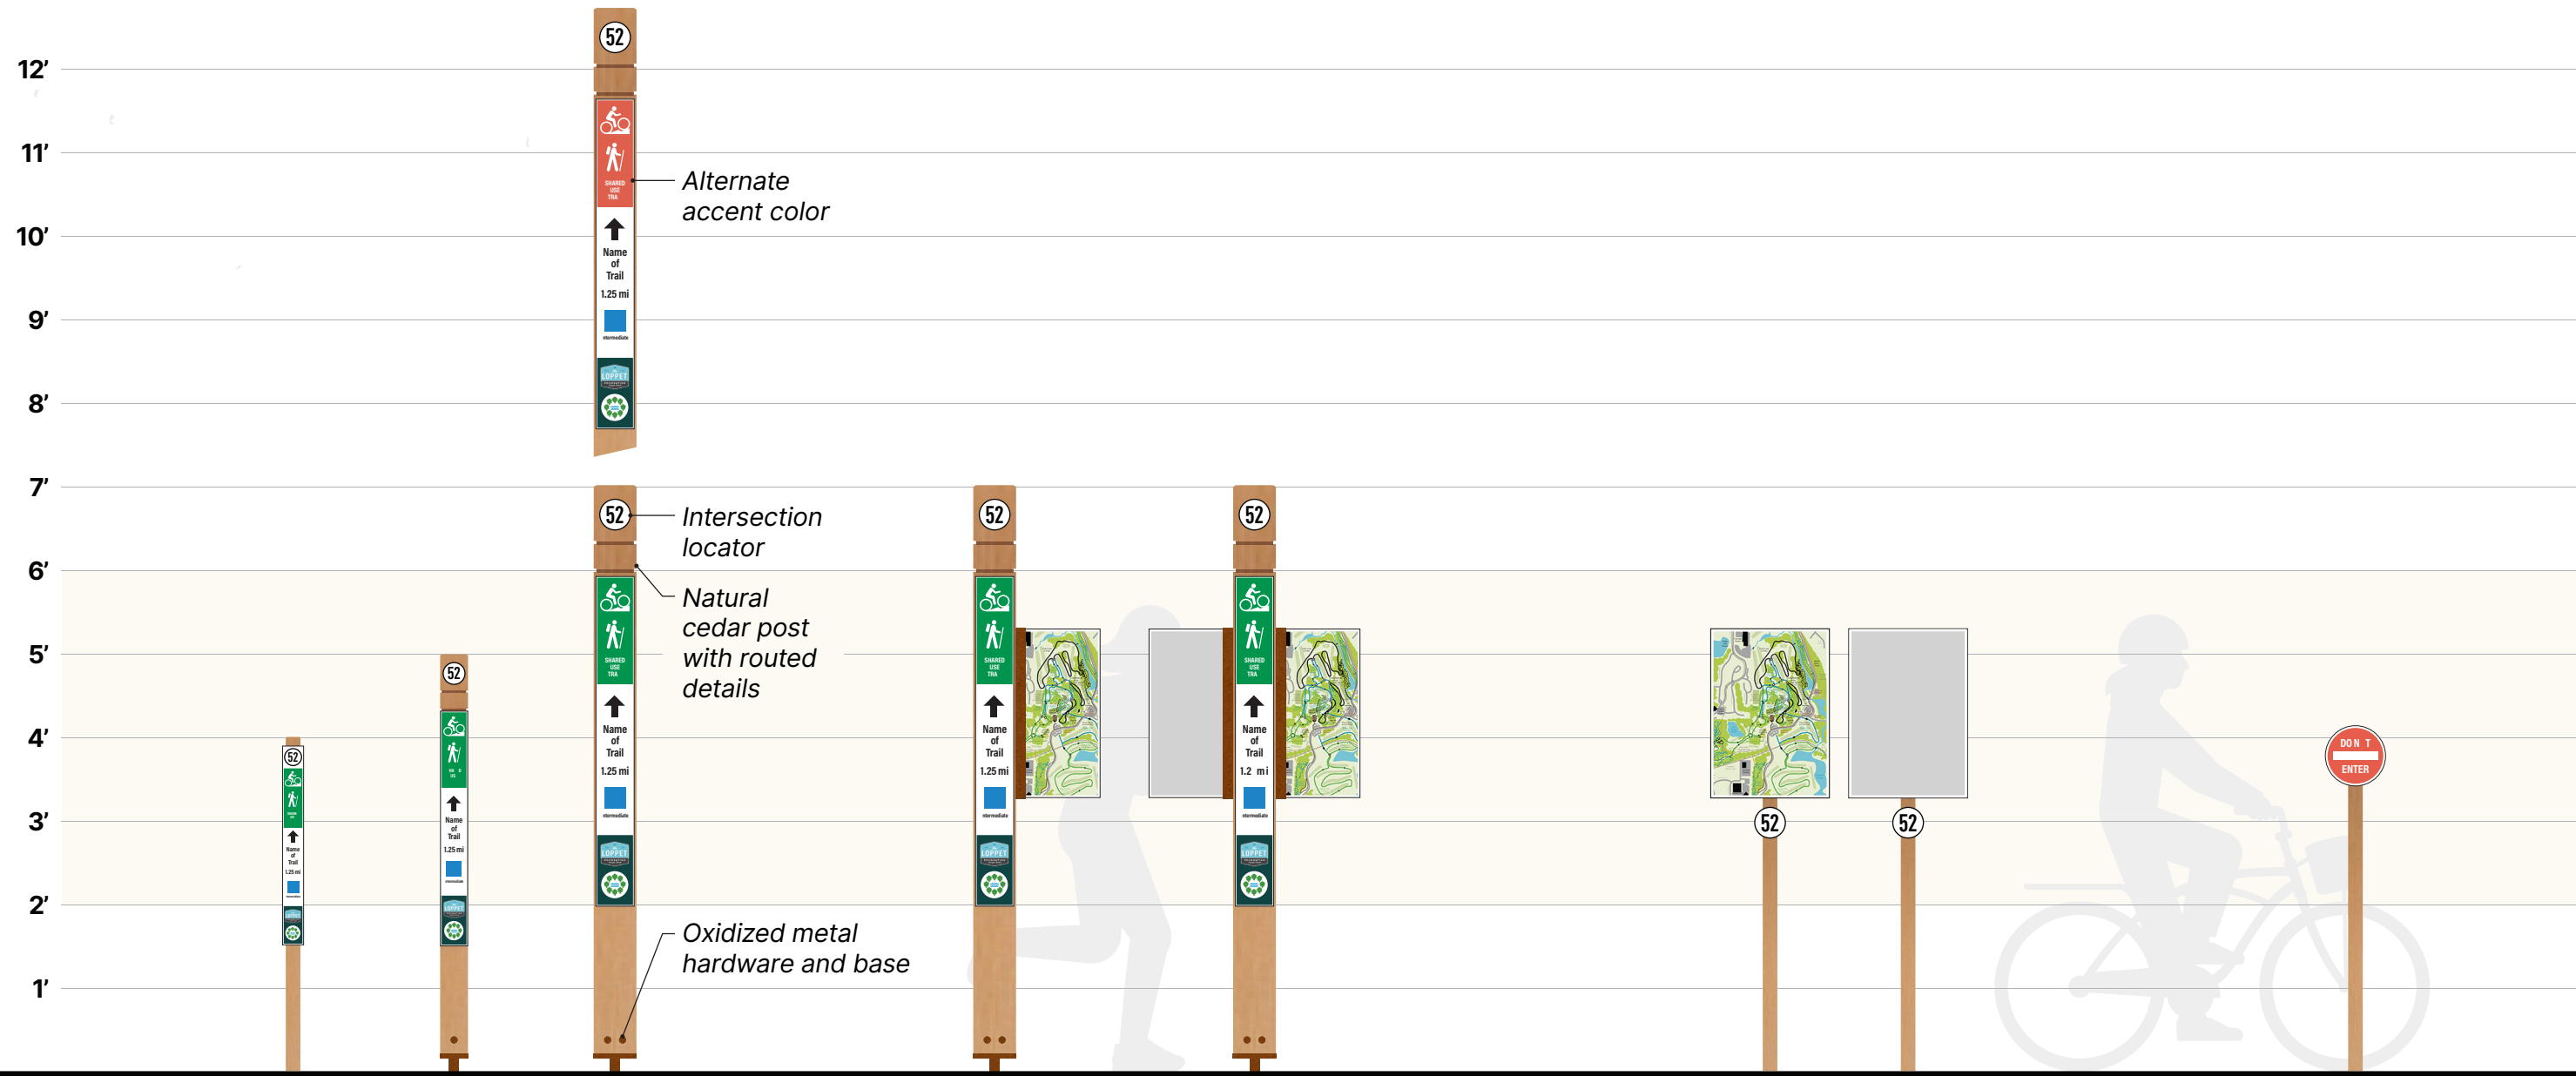

# Minnesota Modern

Trail Navigational Elements

Trail Markers

Trail Markers with optional area map and regulatory signs

Post-mounted area map and regulatory sign

Do Not Enter  
Stand-alone or integrate into trail marker / existing posts

# Theodore Wirth Regional Park

Wayfinding Concept Design 2021

02

Design Concept

**Warm +  
Bright**

Trail Navigational Elements

Trail Markers

Trail Markers with optional area map and regulatory signs

Post-mounted area map and regulatory sign

Do Not Enter  
Stand-alone or integrate into trail marker / existing posts

Enhanced Navigational Elements

12'  
11'  
10'  
9'  
8'  
7'  
6'  
5'  
4'  
3'  
2'  
1'