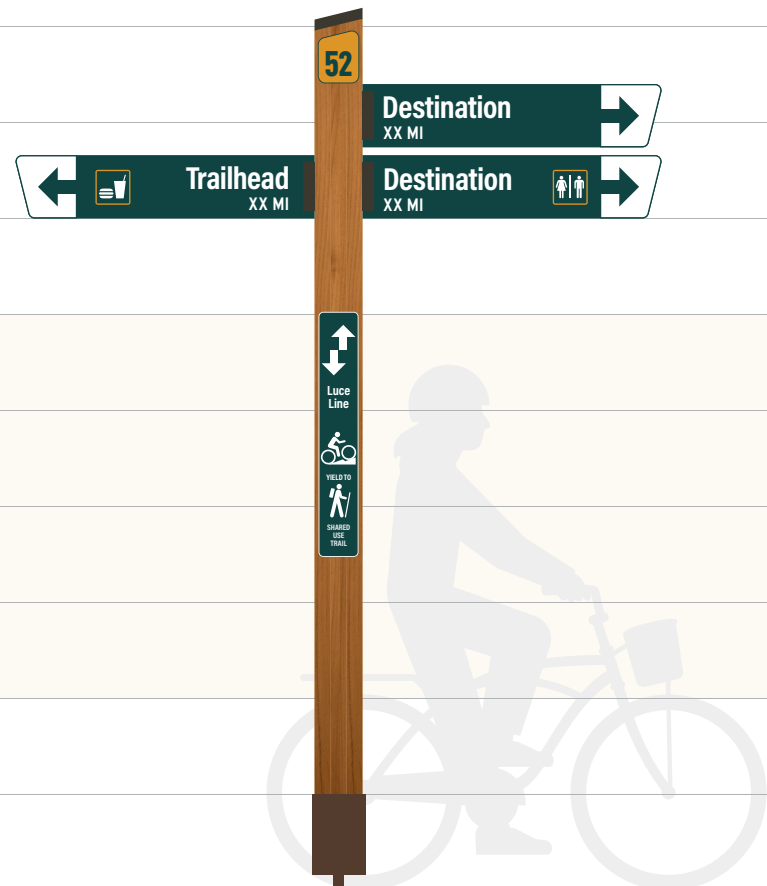

# Minnesota Modern

Trail Navigational Elements

Trail Markers

Trail Markers with optional area map and regulatory signs

Post-mounted area map and regulatory sign

Do Not Enter  
Stand-alone or integrate into trail marker / existing posts

12'  
11'  
10'  
9'  
8'  
7'  
6'  
5'  
4'  
3'  
2'  
1'

Regional Trail Directional

Information / Map Kiosk

Information / Map Kiosk with optional shade structure

Side View

12'  
11'  
10'  
9'  
8'  
7'  
6'  
5'  
4'  
3'  
2'  
1'