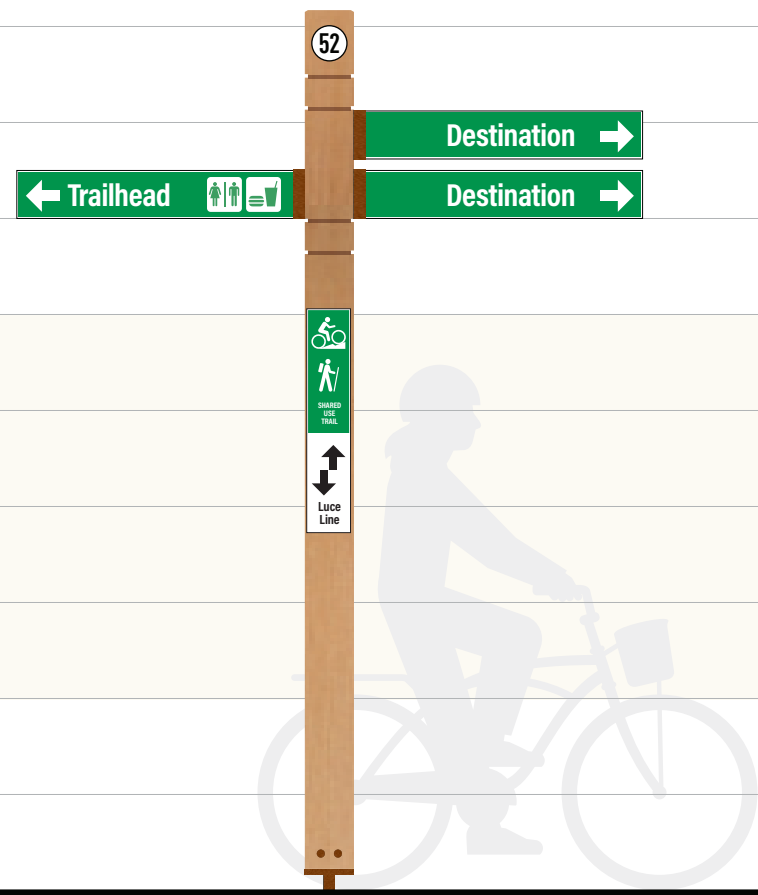

# Minnesota Modern

Trail Navigational Elements

Trail Markers

Trail Markers with optional area map and regulatory signs

Post-mounted area map and regulatory sign

Do Not Enter  
Stand-alone or integrate into trail marker / existing posts

# Theodore Wirth Regional Park

Wayfinding Concept Design 2021

02

Design Concept

**Warm +  
Bright**

Trail Navigational Elements

Trail Markers

Trail Markers with optional area map and regulatory signs

Post-mounted area map and regulatory sign

Do Not Enter  
Stand-alone or integrate into trail marker / existing posts

Enhanced Navigational Elements

12'  
11'  
10'  
9'  
8'  
7'  
6'  
5'  
4'  
3'  
2'  
1'

Regional Trail Directional

Information / Map Kiosk

Information / Map Kiosk with optional shade structure

Side View

12'  
11'  
10'  
9'  
8'  
7'  
6'  
5'  
4'  
3'  
2'  
1'