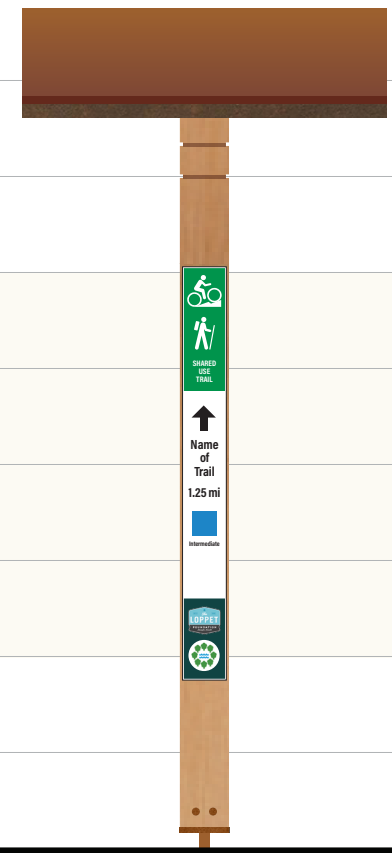

# Theodore Wirth Regional Park

Wayfinding Concept Design 2021

02

Design Concept

**Warm +  
Bright**

Trail Navigational Elements

Trail Markers

Trail Markers with optional area map and regulatory signs

Post-mounted area map and regulatory sign

Do Not Enter  
Stand-alone or integrate into trail marker / existing posts

Enhanced Navigational Elements

12'  
11'  
10'  
9'  
8'  
7'  
6'  
5'  
4'  
3'  
2'  
1'

Regional Trail Directional

Information / Map Kiosk

Information / Map Kiosk with optional shade structure

Side View

12'  
11'  
10'  
9'  
8'  
7'  
6'  
5'  
4'  
3'  
2'  
1'