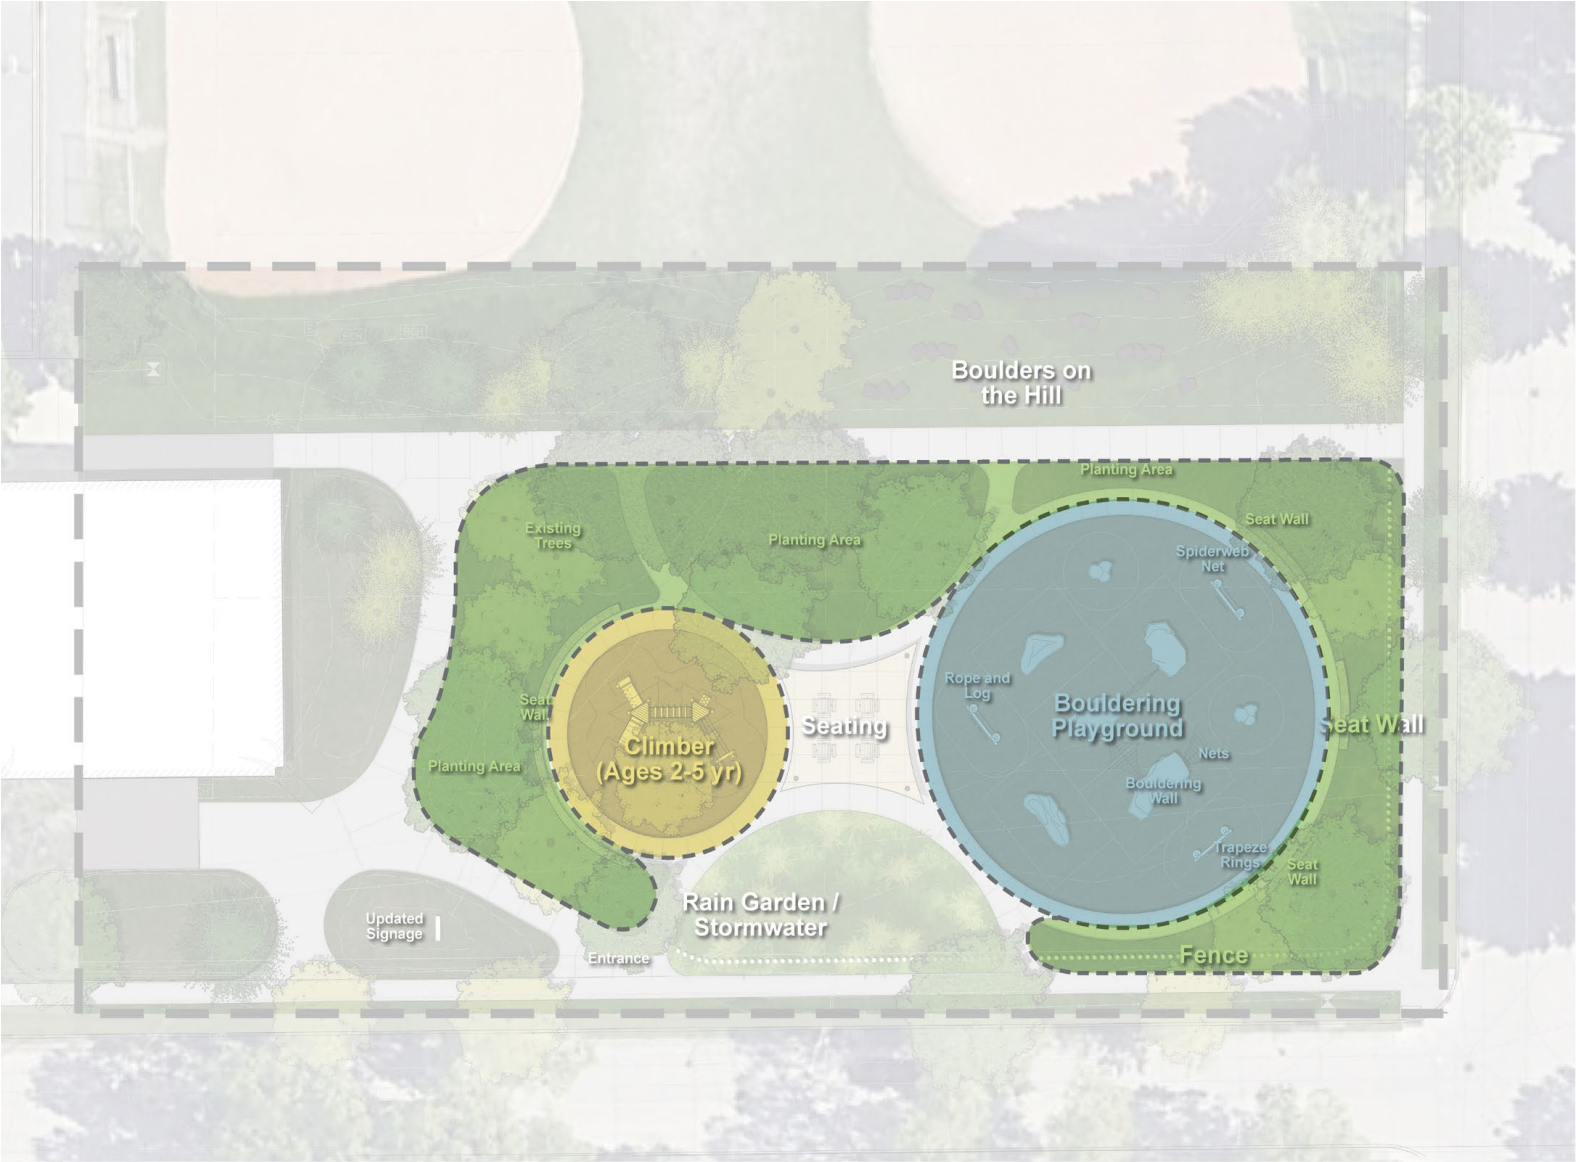

- Climbable stacked boulder hills and walls
- Passageway / zip-line / tower / bouldering play-circuit
- Play structures with natural material design character
- 2-5 and 5-12 core play equipment separated by shared play features
- Shaded core flex space for nature play and classroom use
- Shaded seating areas with movable seating options
- Separate sand play on upper terrace
- Nature-play and imagination spaces with many nooks and play pods
- Free-standing bouldering monolith at center of play container
- Native landscape beds at key corners, edges, and portals

Concept 3 BoulderVenture

- Fence around the perimeter of the park for safety from roadway
- Existing trees to remain and provide shade
- Update park signage
- Long, curved seat wall around play areas
- Separate play by age
- Provide shade sails over picnic tables
- Boulders placed into the slope down to the field for a casual hangout area
- Stormwater redirected to dedicated area and framed by walkways
- Planting around the exterior areas of the playground
- Bouldering walls for different skill levels

Concept 3 BoulderVenture

1 Natural Play Feature

2 Shade Sail

3 Stormwater / Rain Garden

Concept 3 BoulderVenture

4 Rope and Log Climber

5 Bouldering Wall

6 Seat Wall

Concept 3 BoulderVenture

- Nature Play
- Adventure Play
- Traditional Play