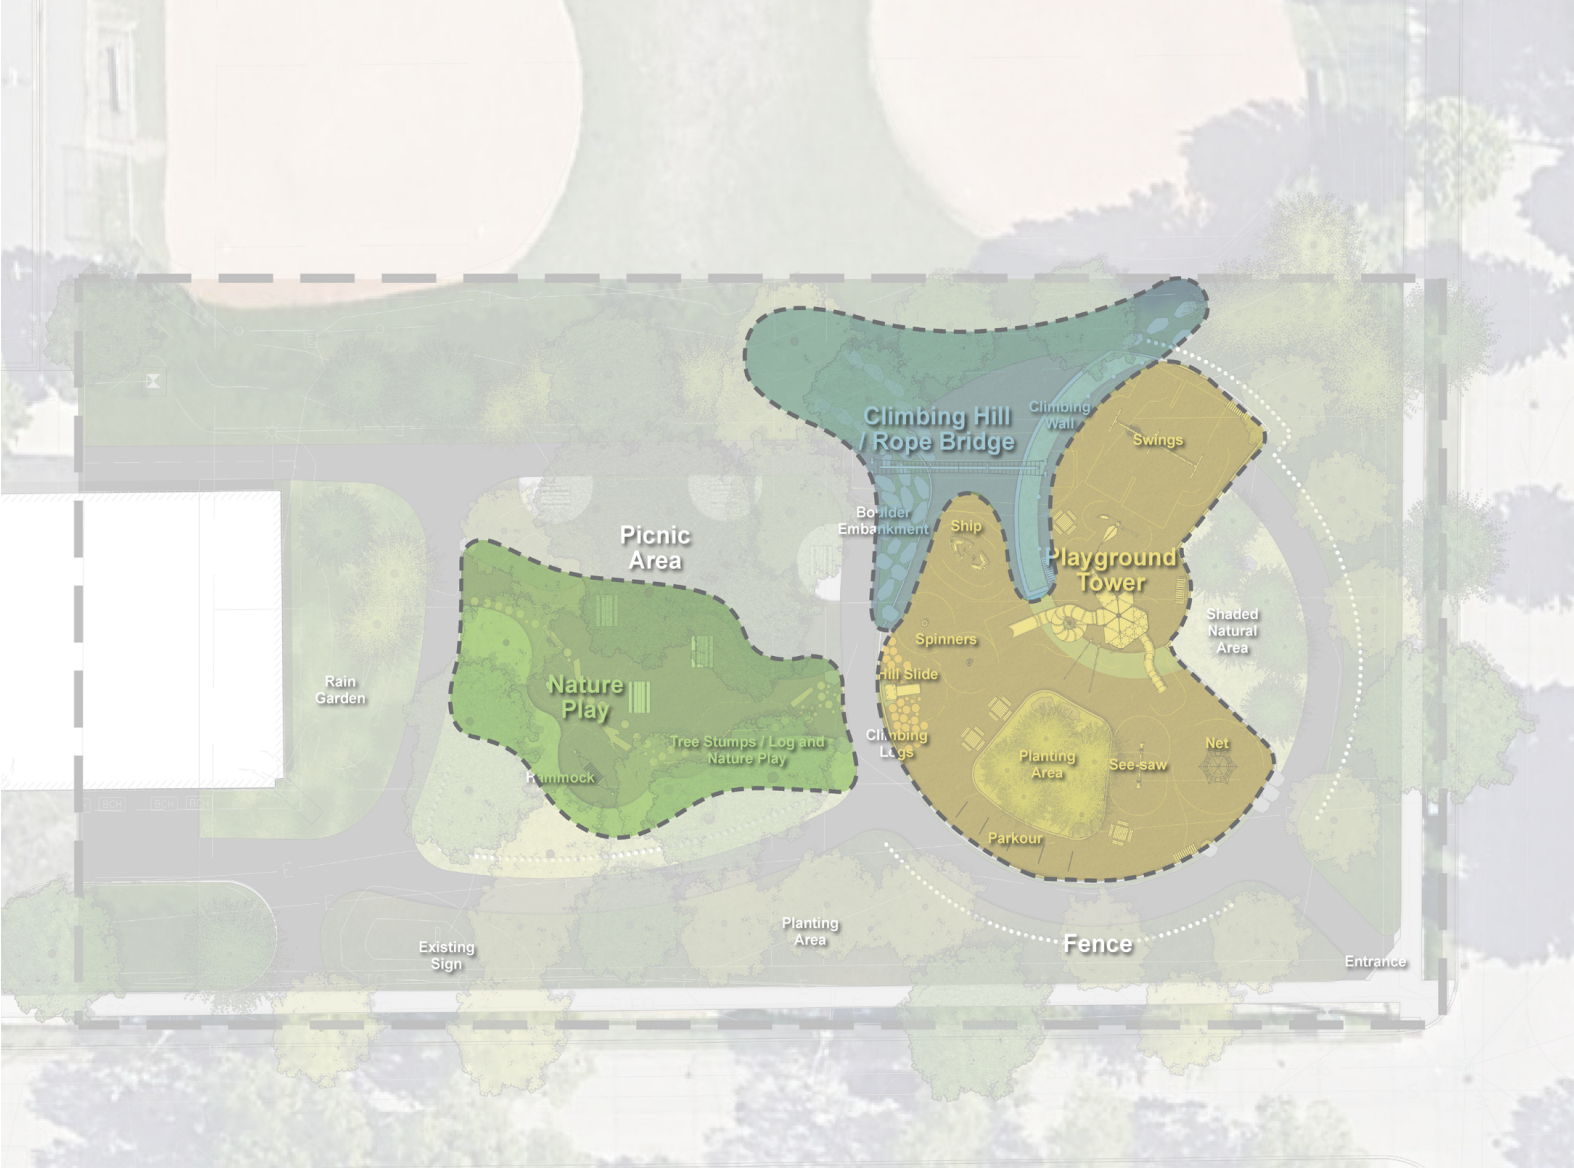

Concept 1 Canyonlands

Terraced Deck Platforms

Creativity & Nature Play

Double Zip Line

Concept 1 Canyonlands

Freestanding Boulder Wall

Boulder Climbing Hill / Slide

Bridge / Underpass

Concept 2 Castle on the Hill

- Large climbable play tower focal point with long slides to lower play levels
- Grade changes creates climbing walls on inside slopes of play area
- Side slopes of play areas vary from taller climbing walls with hand holds, to low boulder scrambles and log stump climber
- Simple picnic table in wood mulch nodes
- Natural area with an agility course and 2 hammocks
- Building roof rain garden
- Natural grass planting areas
- Multiple sunken play areas divided into pods, with trees and tables dispersed between ornamental fence

Concept 2 Castle on the Hill

1
Tree Stumps / Log Play

2
Hammock

3
Climbing Logs

Concept 2 Castle on the Hill

4 Climbing Wall

5 Bridge

6 See-saw

Concept 2 Castle on the Hill

- Nature Play
- Adventure Play
- Traditional Play

Concept 3 BoulderVenture

Concept Intent:
An adventure inspired playground that focuses on climbing for all ages, while also providing shaded areas for both seating and play.