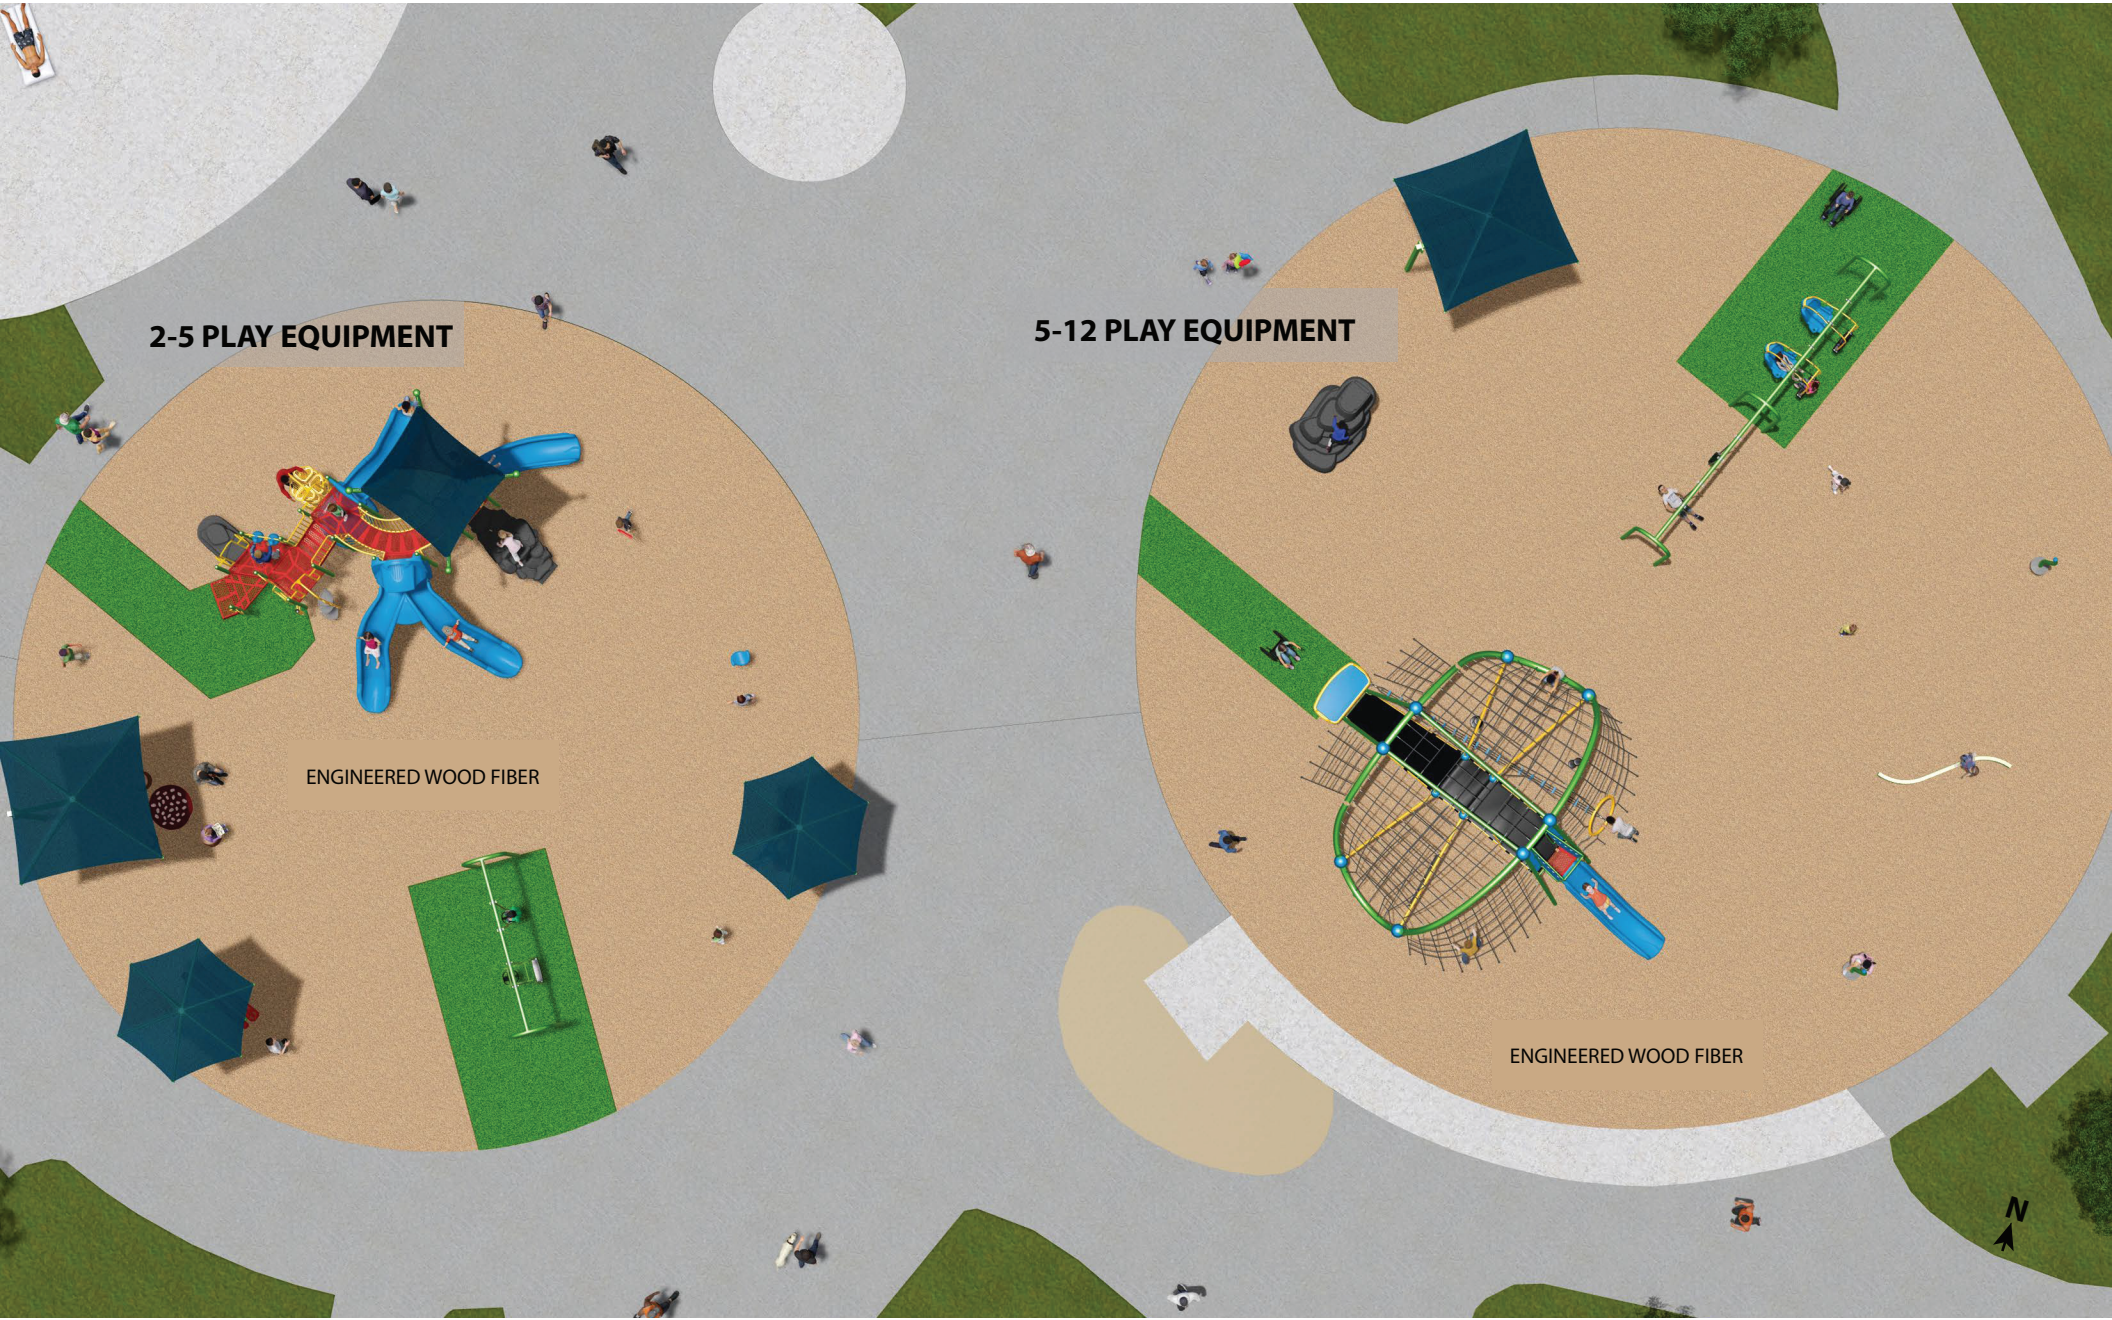

Pearl Park - Draft Playground Concept Plan

2-5 PLAY EQUIPMENT

5-12 PLAY EQUIPMENT

ENGINEERED WOOD FIBER

ENGINEERED WOOD FIBER

NOTE: ALL SHADE STRUCTURES WILL BE ADDED IN PHASE#2 WHEN FUNDING BECOMES AVAILABLE

Pearl Park -Draft Playground Concept Plan

NOTE: ALL SHADE STRUCTURES WILL BE ADDED IN PHASE#2 WHEN FUNDING BECOMES AVAILABLE

Pearl Park - Draft Playground Concept Plan

NOTE: ALL SHADE STRUCTURES WILL BE ADDED IN PHASE#2 WHEN FUNDING BECOMES AVAILABLE

2-5 Play Area

Pearl Park - Draft Playground Concept Plan

NOTE: ALL SHADE STRUCTURES WILL BE ADDED IN PHASE#2 WHEN FUNDING BECOMES AVAILABLE

2-5 Play Area

Pearl Park - Draft Playground Concept Plan

NOTE: ALL SHADE STRUCTURES WILL BE ADDED IN PHASE#2 WHEN FUNDING BECOMES AVAILABLE