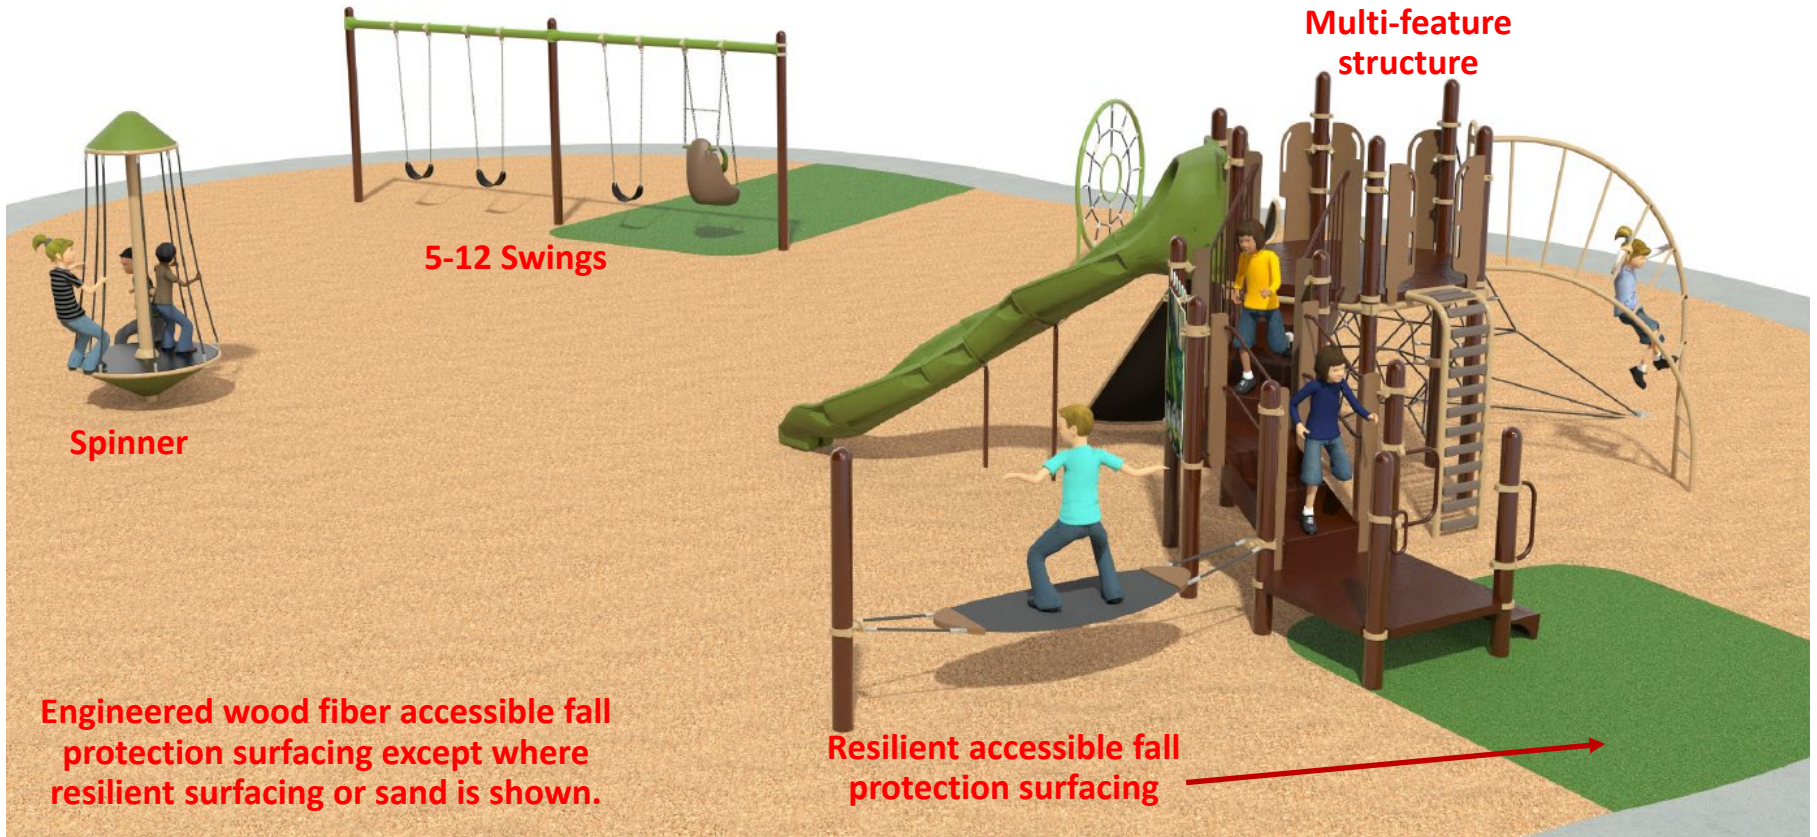

Bird's Eye View of Play Area

Linden Hills Play Area Improvements Proposed Concept Plan

Linden Hills Play Area Proposed Concept Plan

Description of Proposed Play Area Concept Plan:

The proposed play area improvement concept plan utilizes the same location as the existing play areas. The surveys we sent out indicated a preference for natural themed equipment, and for climbing, swinging, slides, imaginative and cooperative play in the age 2-5 play area. For ages 5-12, the same preferences prevailed, along with a preference for circuit play on connected equipment. Research during project scoping identified a need for improved drainage. We discovered earlier playground improvements didn't include draintile. This plan includes important drainage improvements which take up a fair amount of our budget. The plan also meets ADA accessibility requirements. The play equipment is high quality, durable equipment which is IPEMA certified, meaning it complies with current recommended playground safety standards. The design also complies with recommended playground safety standards.

Linden Hills Play Area Proposed Concept Plan

Overall Site Plan: This design meets accessibility and playground safety standards.

All work shown is inside existing play area footprints, except fencing and a new draintile connection for the play areas. Work includes new play surfacing except in the sand play area, fencing equipment, and draintile.

Existing Wading Pool

NEW FENCE - 65' LONG

New safety fencing (blue line - may shift east slightly)

W 43rd St.

Linden Hills Play Area Proposed Concept Plan

Rendering of Concept Plan

Linden Hills Play Area Proposed Concept Plan

5-12 year old play area

Rendering of Concept Plan

Linden Hills Play Area Proposed Concept Plan

5-12-year-old play area

Rendering of Concept Plan

Linden Hills Play Area Proposed Concept Plan

2-5-year-old play area