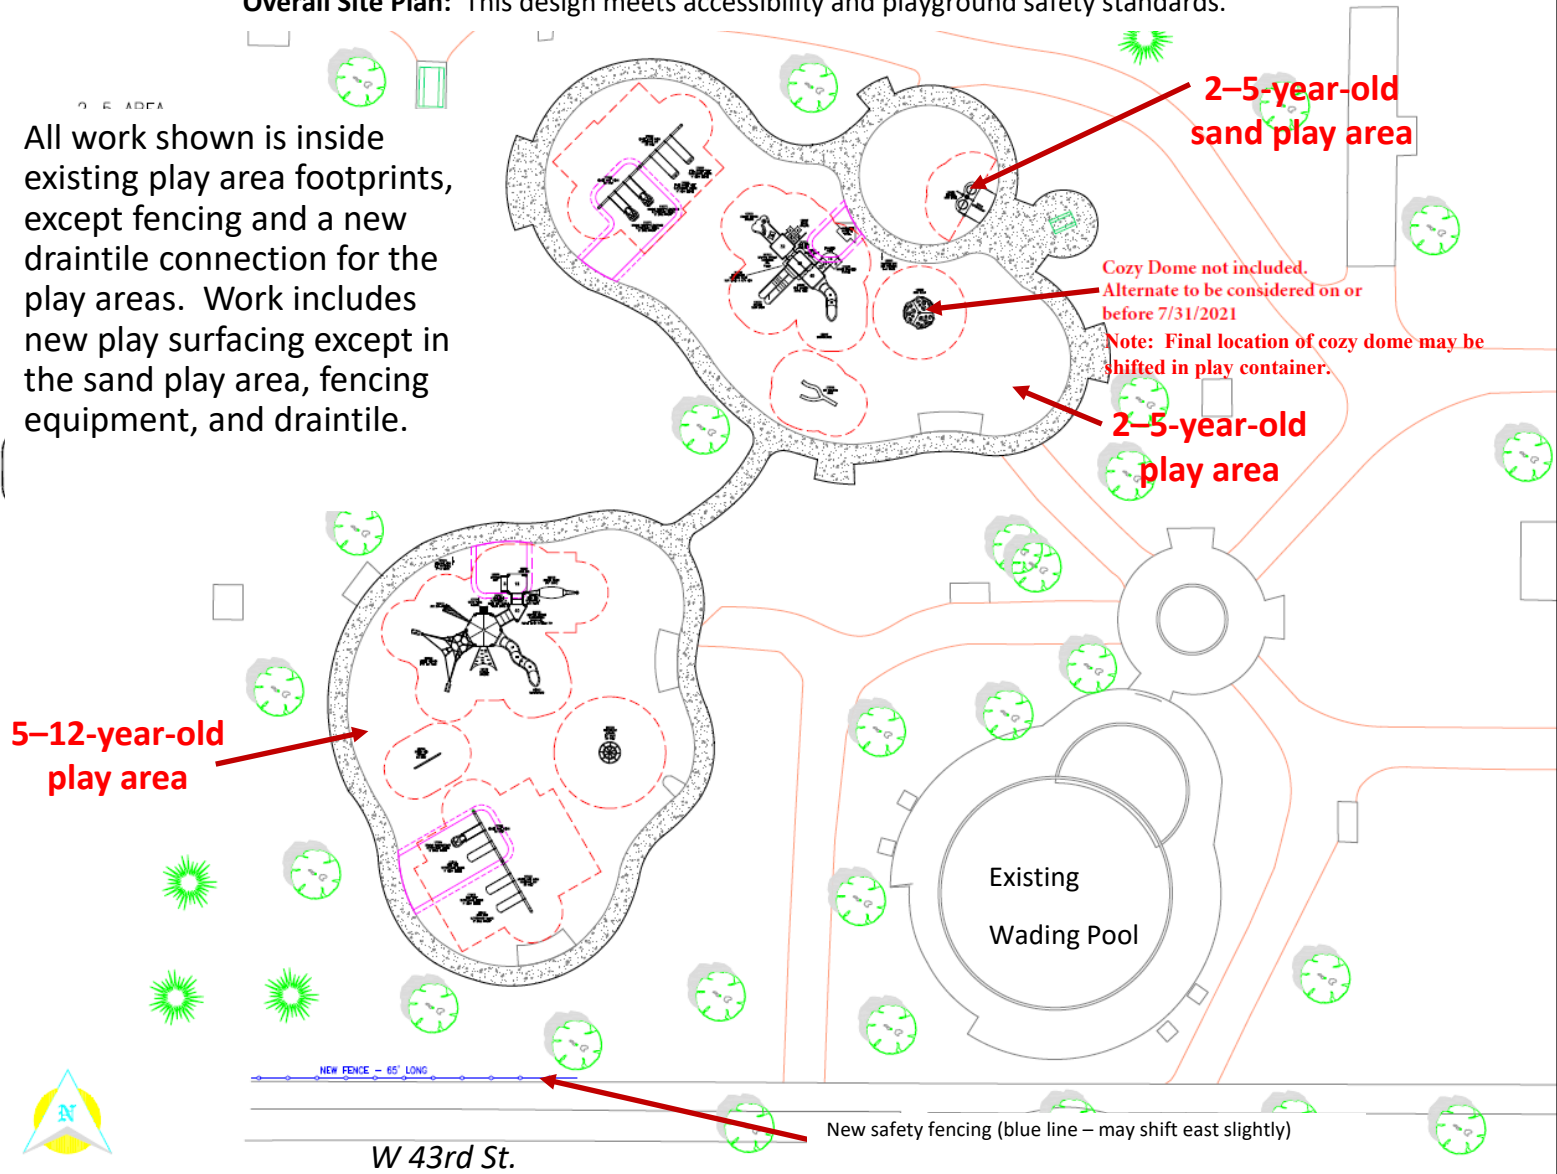

Bird's Eye View of Play Area

Linden Hills Play Area Improvements Proposed Concept Plan

Linden Hills Play Area Proposed Concept Plan

Description of Proposed Play Area Concept Plan:

The proposed play area improvement concept plan utilizes the same location as the existing play areas. The surveys we sent out indicated a preference for natural themed equipment, and for climbing, swinging, slides, imaginative and cooperative play in the age 2-5 play area. For ages 5-12, the same preferences prevailed, along with a preference for circuit play on connected equipment. Research during project scoping identified a need for improved drainage. We discovered earlier playground improvements didn't include draintile. This plan includes important drainage improvements which take up a fair amount of our budget. The plan also meets ADA accessibility requirements. The play equipment is high quality, durable equipment which is IPEMA certified, meaning it complies with current recommended playground safety standards. The design also complies with recommended playground safety standards.

Linden Hills Play Area Proposed Concept Plan

Overall Site Plan: This design meets accessibility and playground safety standards.

All work shown is inside existing play area footprints, except fencing and a new draintile connection for the play areas. Work includes new play surfacing except in the sand play area, fencing equipment, and draintile.

5-12 year old play area

Rendering of Concept Plan

Linden Hills Play Area Proposed Concept Plan

5-12-year-old play area

Rendering of Concept Plan

Linden Hills Play Area Proposed Concept Plan

2-5-year-old play area

Rendering of Concept Plan

Linden Hills Play Area Proposed Concept Plan

2-5 year old play area

Rendering of Concept Plan

Linden Hills Play Area Proposed Concept Plan

2-5-year-old play area

Rendering of Concept Plan