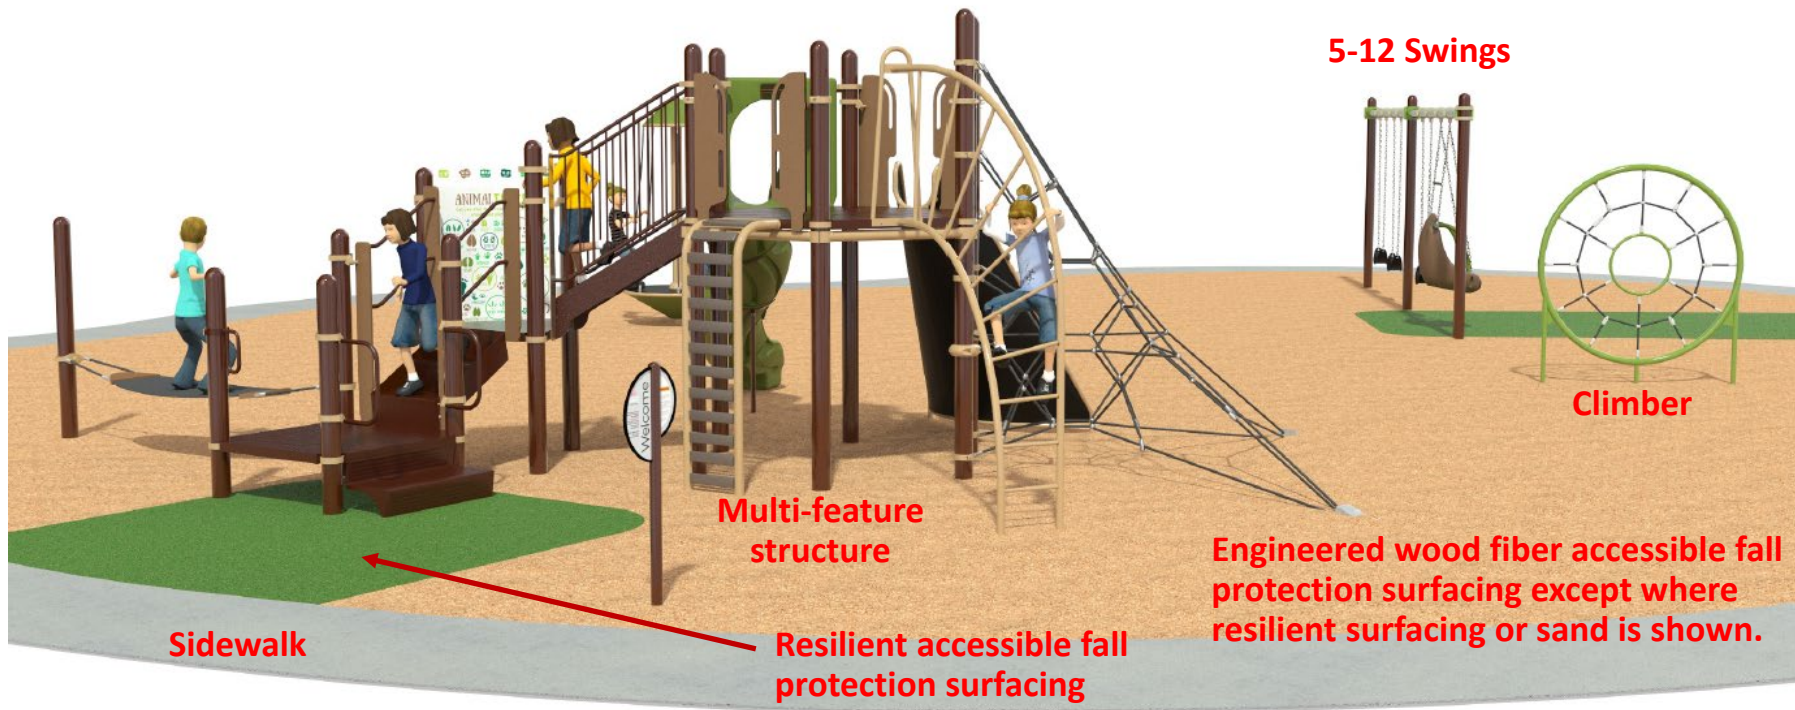

Bird's Eye View of Play Area

Linden Hills Play Area Improvements Proposed Concept Plan

Linden Hills Play Area Proposed Concept Plan

Description of Proposed Play Area Concept Plan:

The proposed play area improvement concept plan utilizes the same location as the existing play areas. The surveys we sent out indicated a preference for natural themed equipment, and for climbing, swinging, slides, imaginative and cooperative play in the age 2-5 play area. For ages 5-12, the same preferences prevailed, along with a preference for circuit play on connected equipment. Research during project scoping identified a need for improved drainage. We discovered earlier playground improvements didn't include draintile. This plan includes important drainage improvements which take up a fair amount of our budget. The plan also meets ADA accessibility requirements. The play equipment is high quality, durable equipment which is IPEMA certified, meaning it complies with current recommended playground safety standards. The design also complies with recommended playground safety standards.

Linden Hills Play Area Proposed Concept Plan

Overall Site Plan: This design meets accessibility and playground safety standards.

All work shown is inside existing play area footprints, except fencing and a new draintile connection for the play areas. Work includes new play surfacing except in the sand play area, fencing equipment, and draintile.

Existing Wading Pool

NEW FENCE - 65' LONG

New safety fencing (blue line - may shift east slightly)

W 43rd St.

Linden Hills Play Area Proposed Concept Plan

Rendering of Concept Plan

Linden Hills Play Area Proposed Concept Plan

5-12 year old play area

Rendering of Concept Plan

Linden Hills Play Area Proposed Concept Plan

5-12-year-old play area

Rendering of Concept Plan

Linden Hills Play Area Proposed Concept Plan

2-5-year-old play area