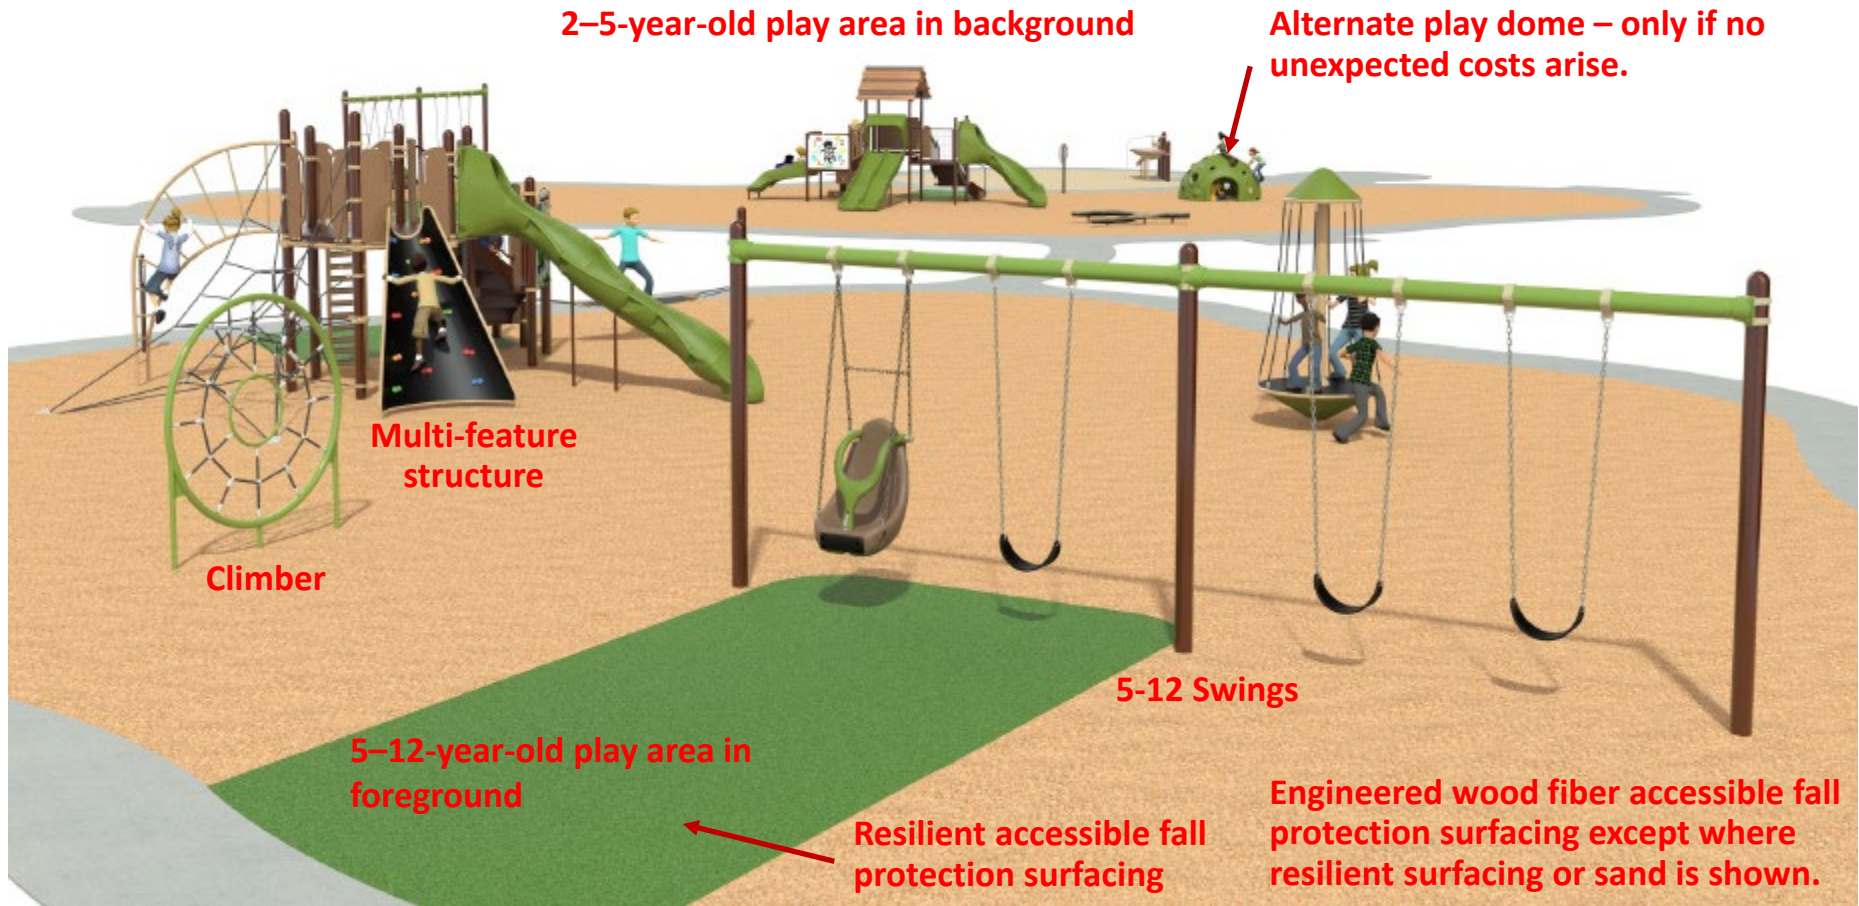

Linden Hills Play Area Proposed Concept Plan

Rendering of Concept Plan