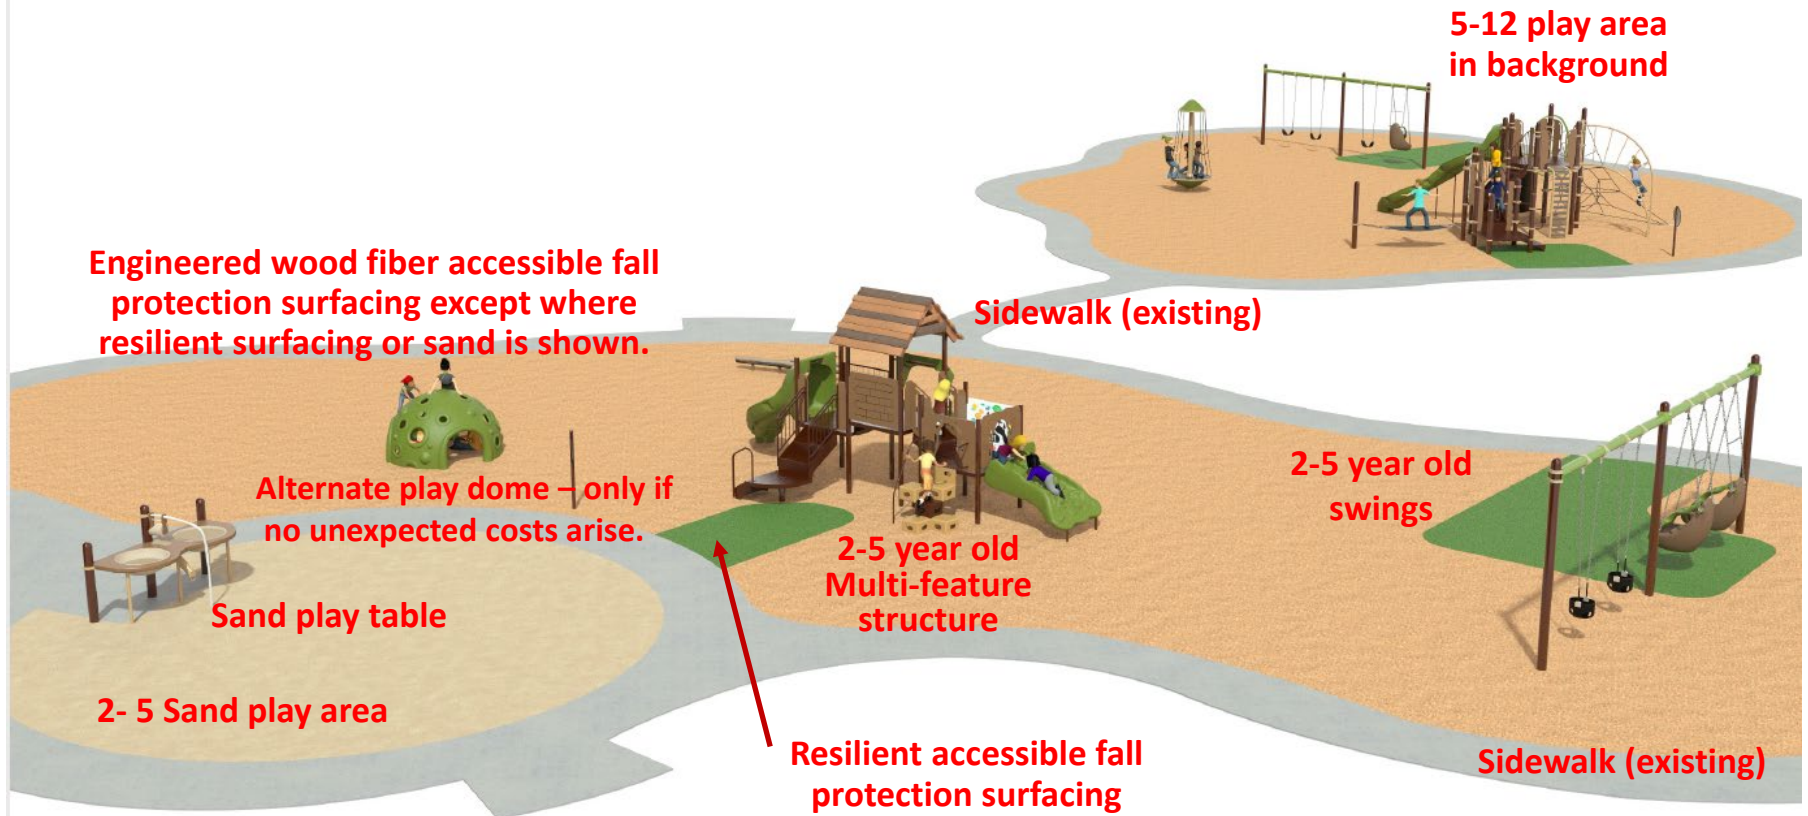

Bird's Eye View of Play Area

Linden Hills Play Area Improvements Proposed Concept Plan

Linden Hills Play Area Proposed Concept Plan

Description of Proposed Play Area Concept Plan:

The proposed play area improvement concept plan utilizes the same location as the existing play areas. The surveys we sent out indicated a preference for natural themed equipment, and for climbing, swinging, slides, imaginative and cooperative play in the age 2-5 play area. For ages 5-12, the same preferences prevailed, along with a preference for circuit play on connected equipment. Research during project scoping identified a need for improved drainage. We discovered earlier playground improvements didn't include draintile. This plan includes important drainage improvements which take up a fair amount of our budget. The plan also meets ADA accessibility requirements. The play equipment is high quality, durable equipment which is IPEMA certified, meaning it complies with current recommended playground safety standards. The design also complies with recommended playground safety standards.

Linden Hills Play Area Proposed Concept Plan

Overall Site Plan: This design meets accessibility and playground safety standards.

All work shown is inside existing play area footprints, except fencing and a new draintile connection for the play areas. Work includes new play surfacing except in the sand play area, fencing equipment, and draintile.

5-12 year old play area

Rendering of Concept Plan

Linden Hills Play Area Proposed Concept Plan

5-12-year-old play area

Rendering of Concept Plan

Linden Hills Play Area Proposed Concept Plan

2-5-year-old play area

Rendering of Concept Plan

Linden Hills Play Area Proposed Concept Plan

2-5 year old play area

Rendering of Concept Plan

Linden Hills Play Area Proposed Concept Plan

2-5-year-old play area

Rendering of Concept Plan