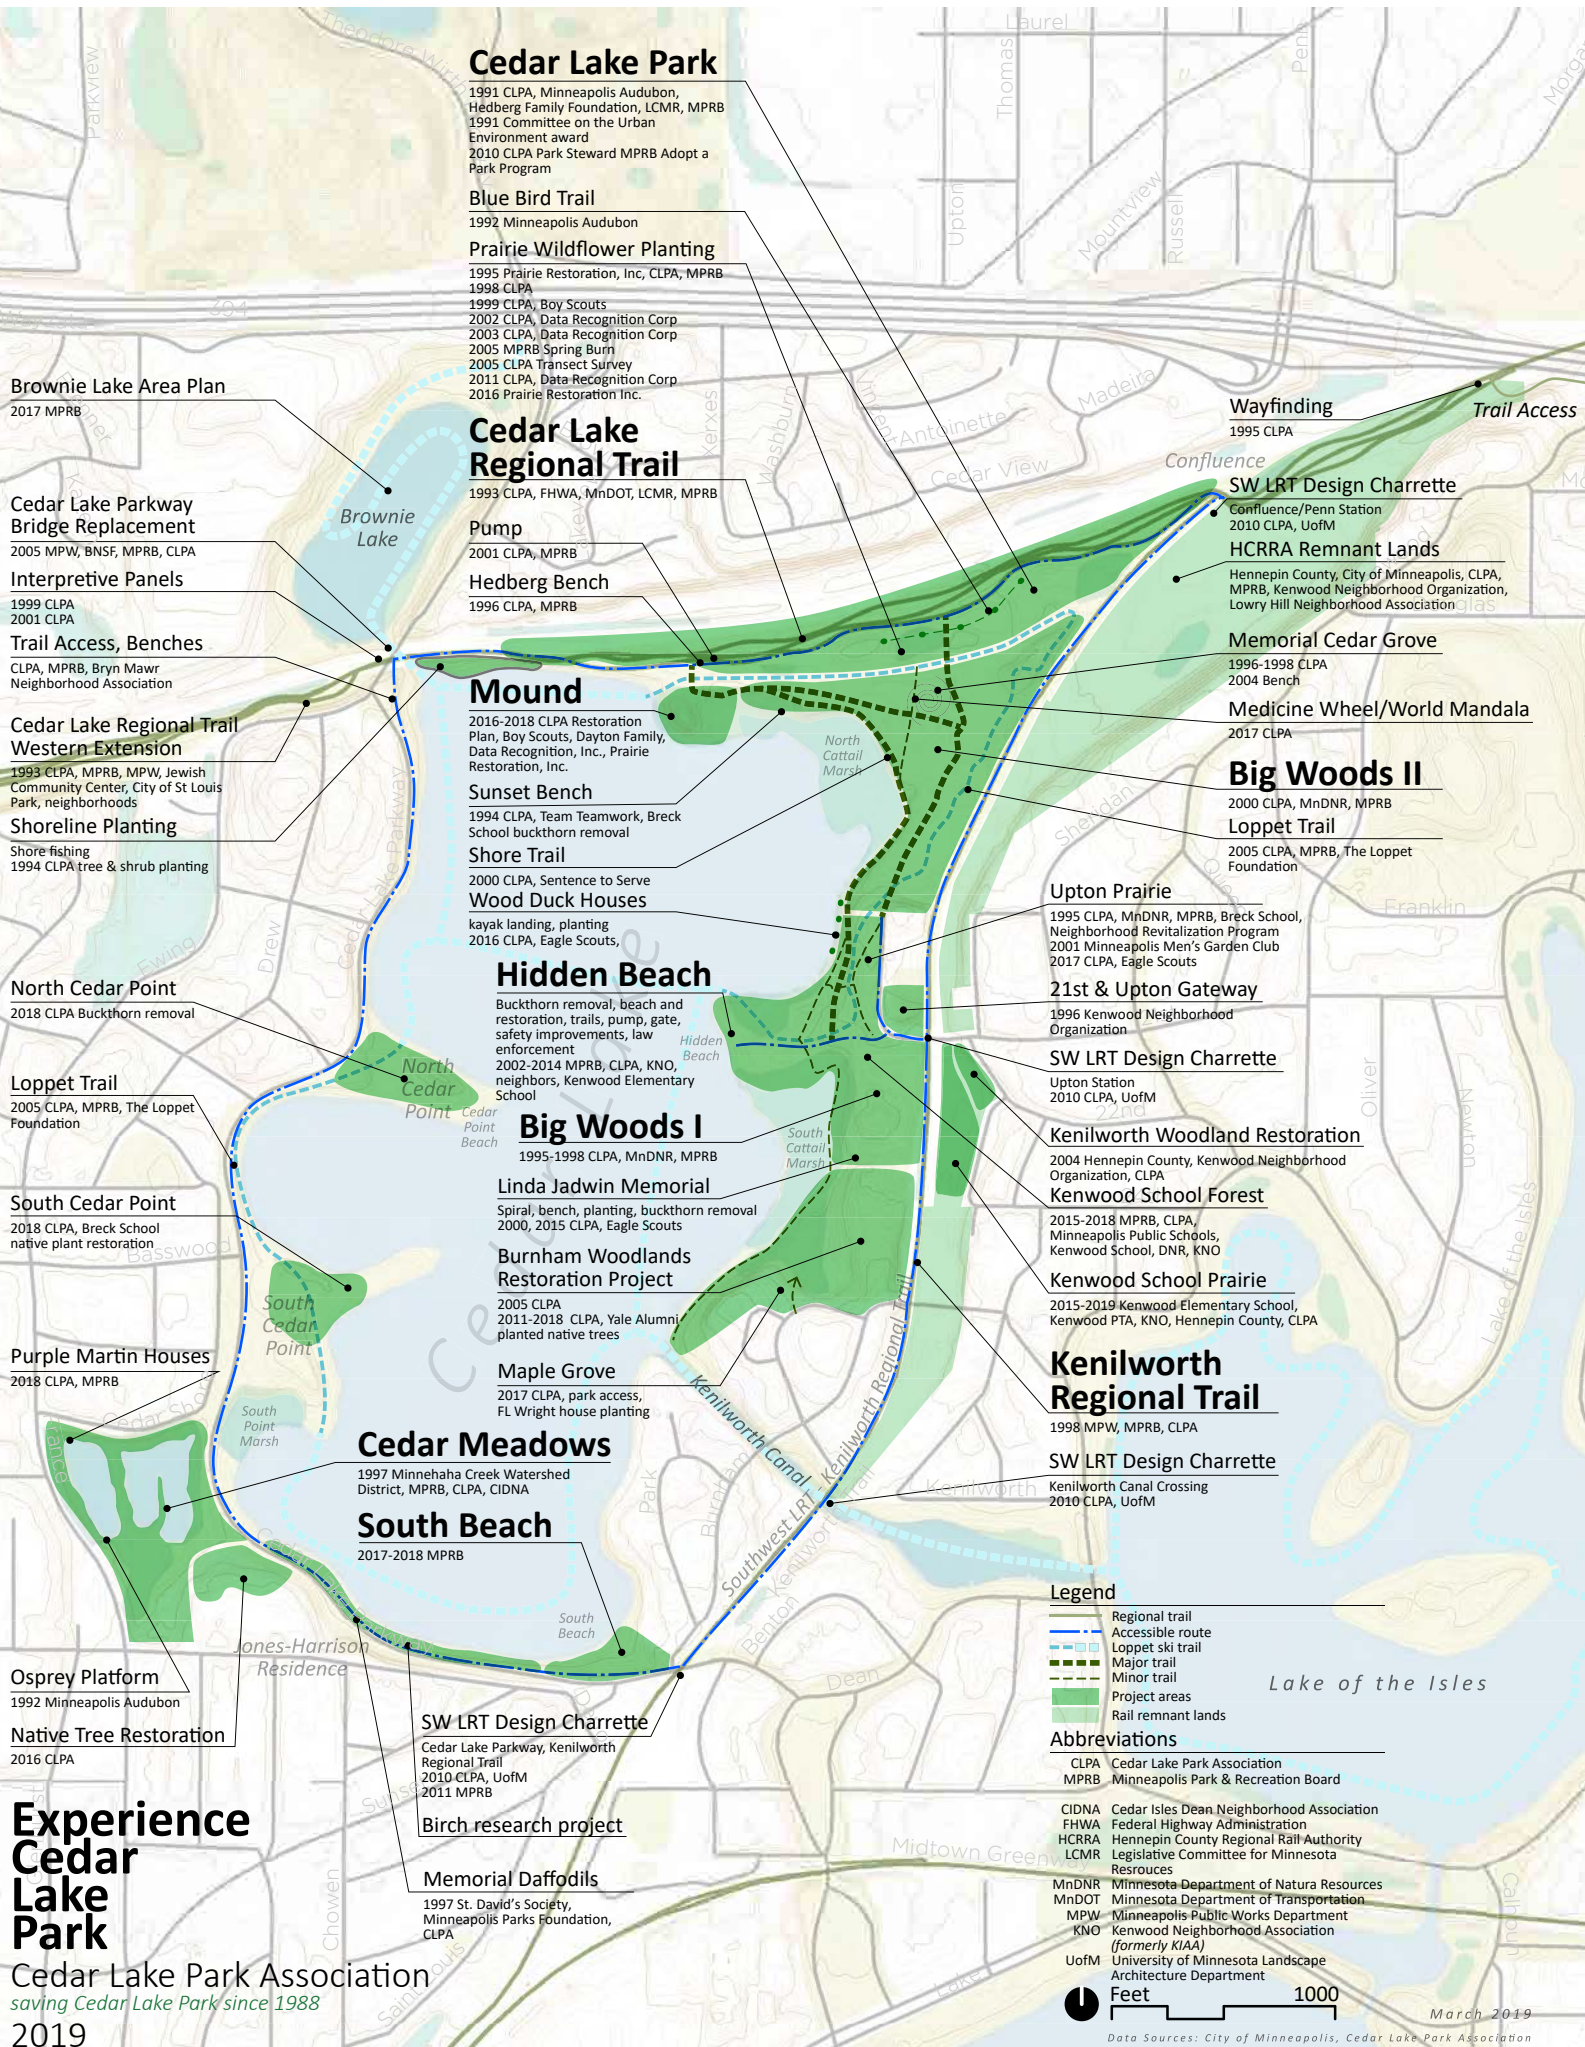

Cedar Lake Park and Cedar Lake Regional Trail established 1991

Park Steward Program organized by the Cedar Lake Park Association

Kenwood School and neighborhood conservation programs

Kenilworth Regional Trail corridor management

More than 30 years of Cedar Lake Park Association supervised volunteer activities

Cedar Meadows stormwater management and wildlife enhancement

**Experience Cedar Lake Park**  
Cedar Lake Park Association  
saving Cedar Lake Park since 1988  
2019